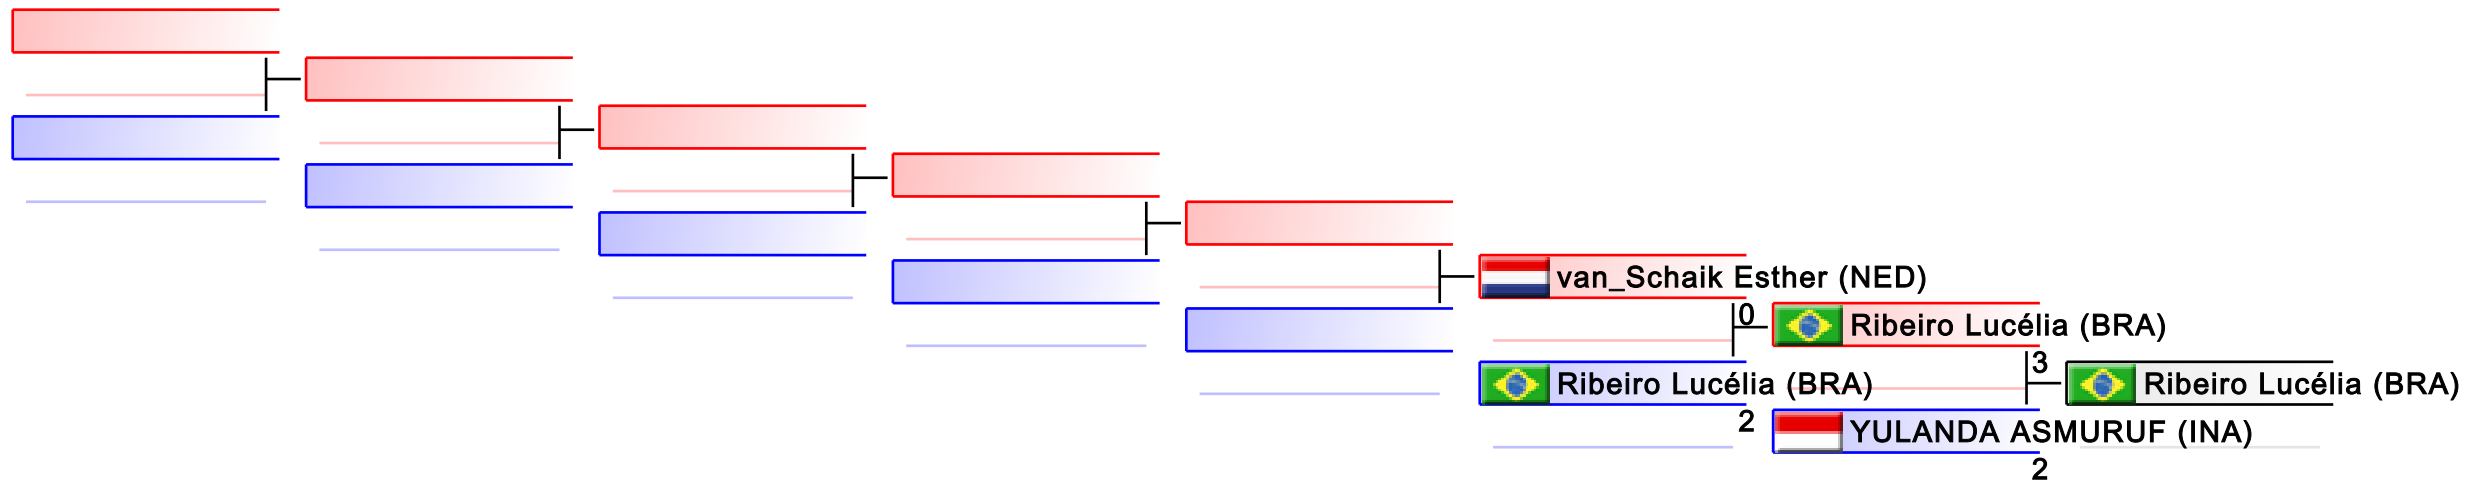

REPECHAGE: Kumite Individual female Seniors -68(Pool 1,2)