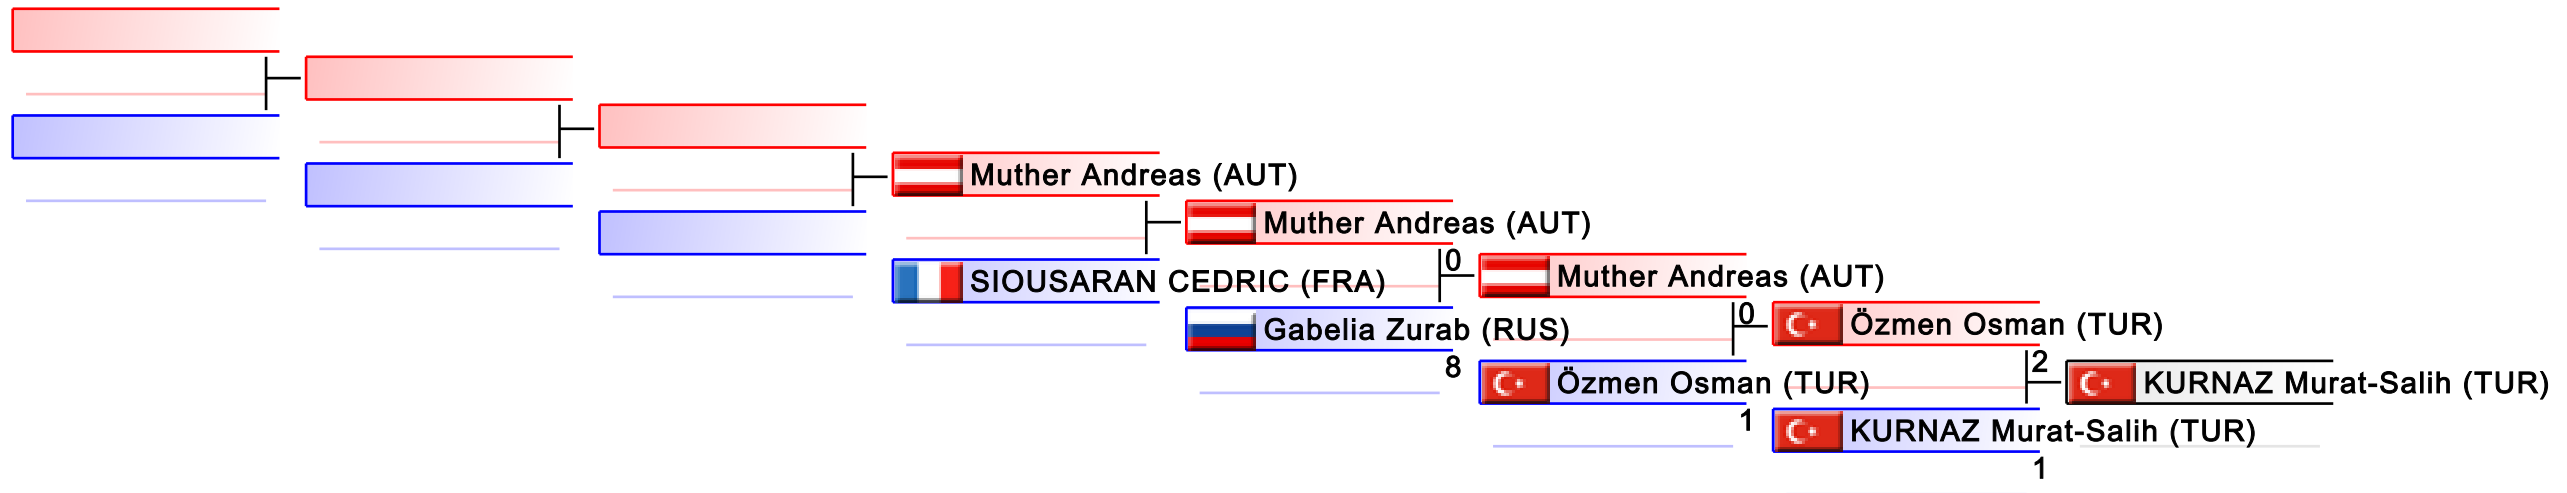

Kumite Individual male Seniors -84(Pool 3,4)

Karate1 - Istanbul 2011

Tatami
2

Pool

(c)sportdata GmbH & Co KG 2000-2011(2011-09-21 02:34) -WKF Approved- v 7.3.1 build 1 License: SDD_RBreiteneder_AUT (expire 2014-08-09)