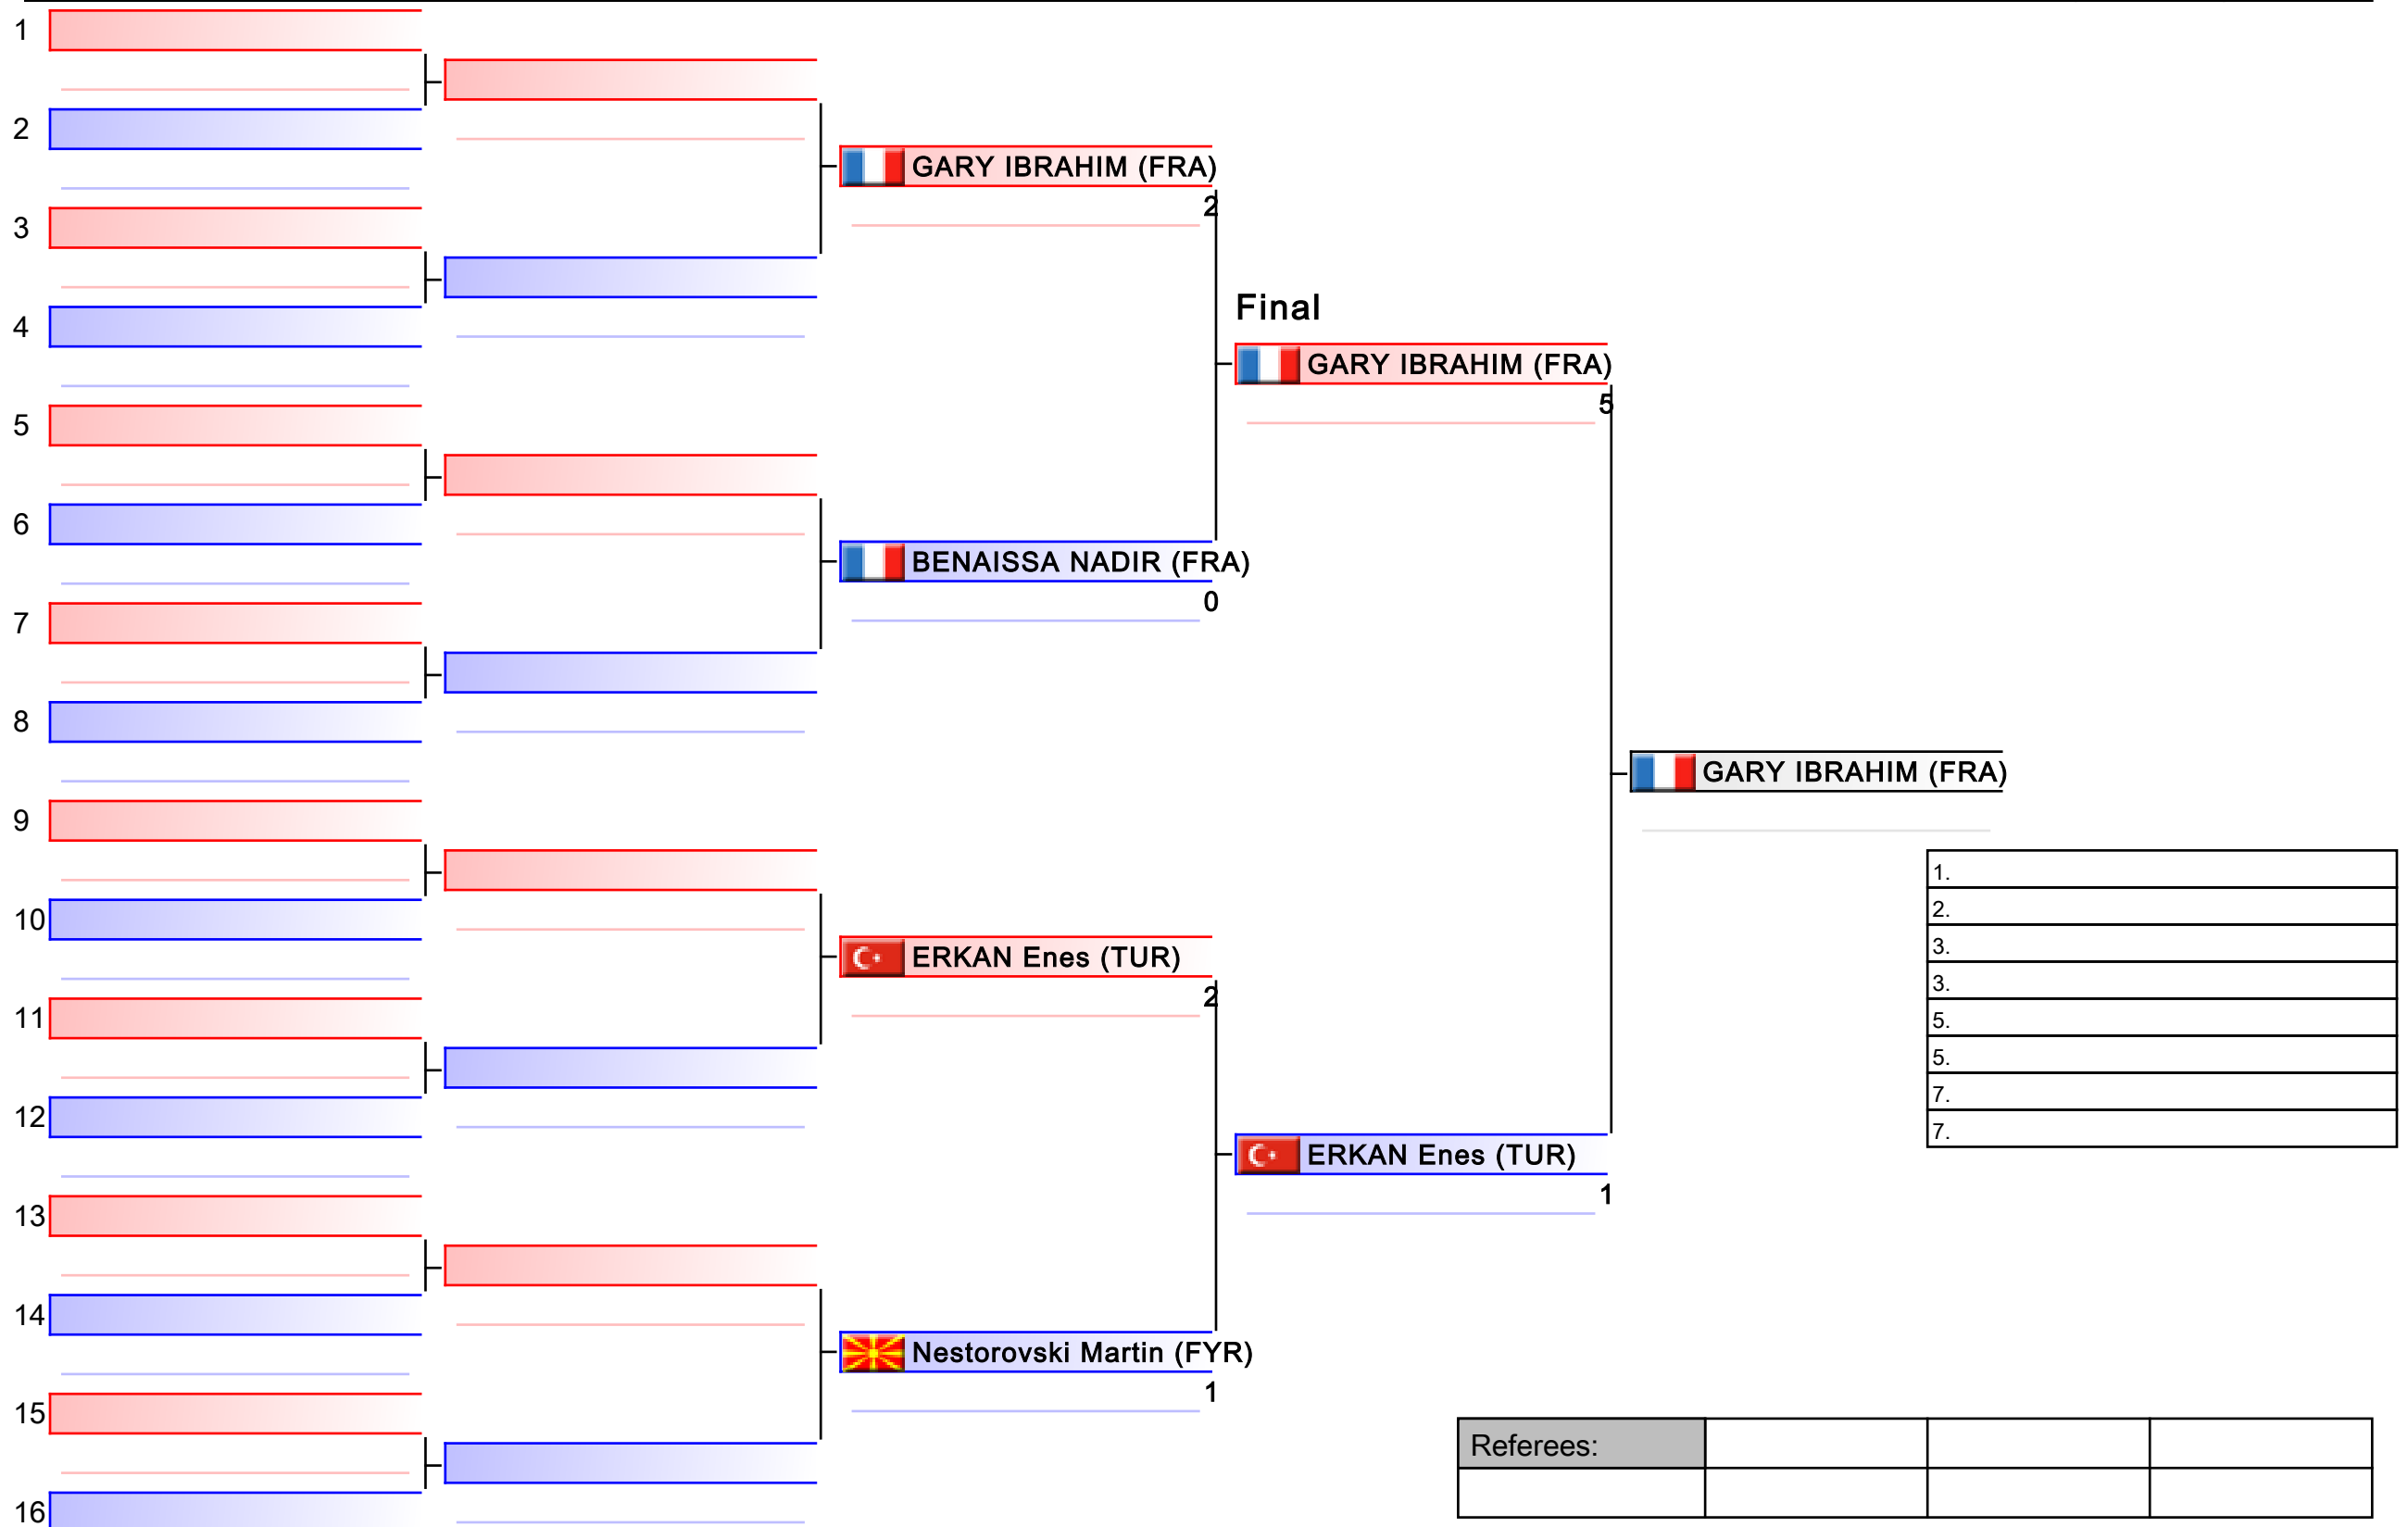

Pool winner-Kumite Individual female Seniors -68

Karate1 - Istanbul 2011

Tatami

Pool
1/1

| |
|----|
| 1. |
| 2. |
| 3. |
| 3. |
| 5. |
| 5. |
| 7. |
| 7. |

Pool winner-Kumite Individual male Seniors -67

Karate1 - Istanbul 2011