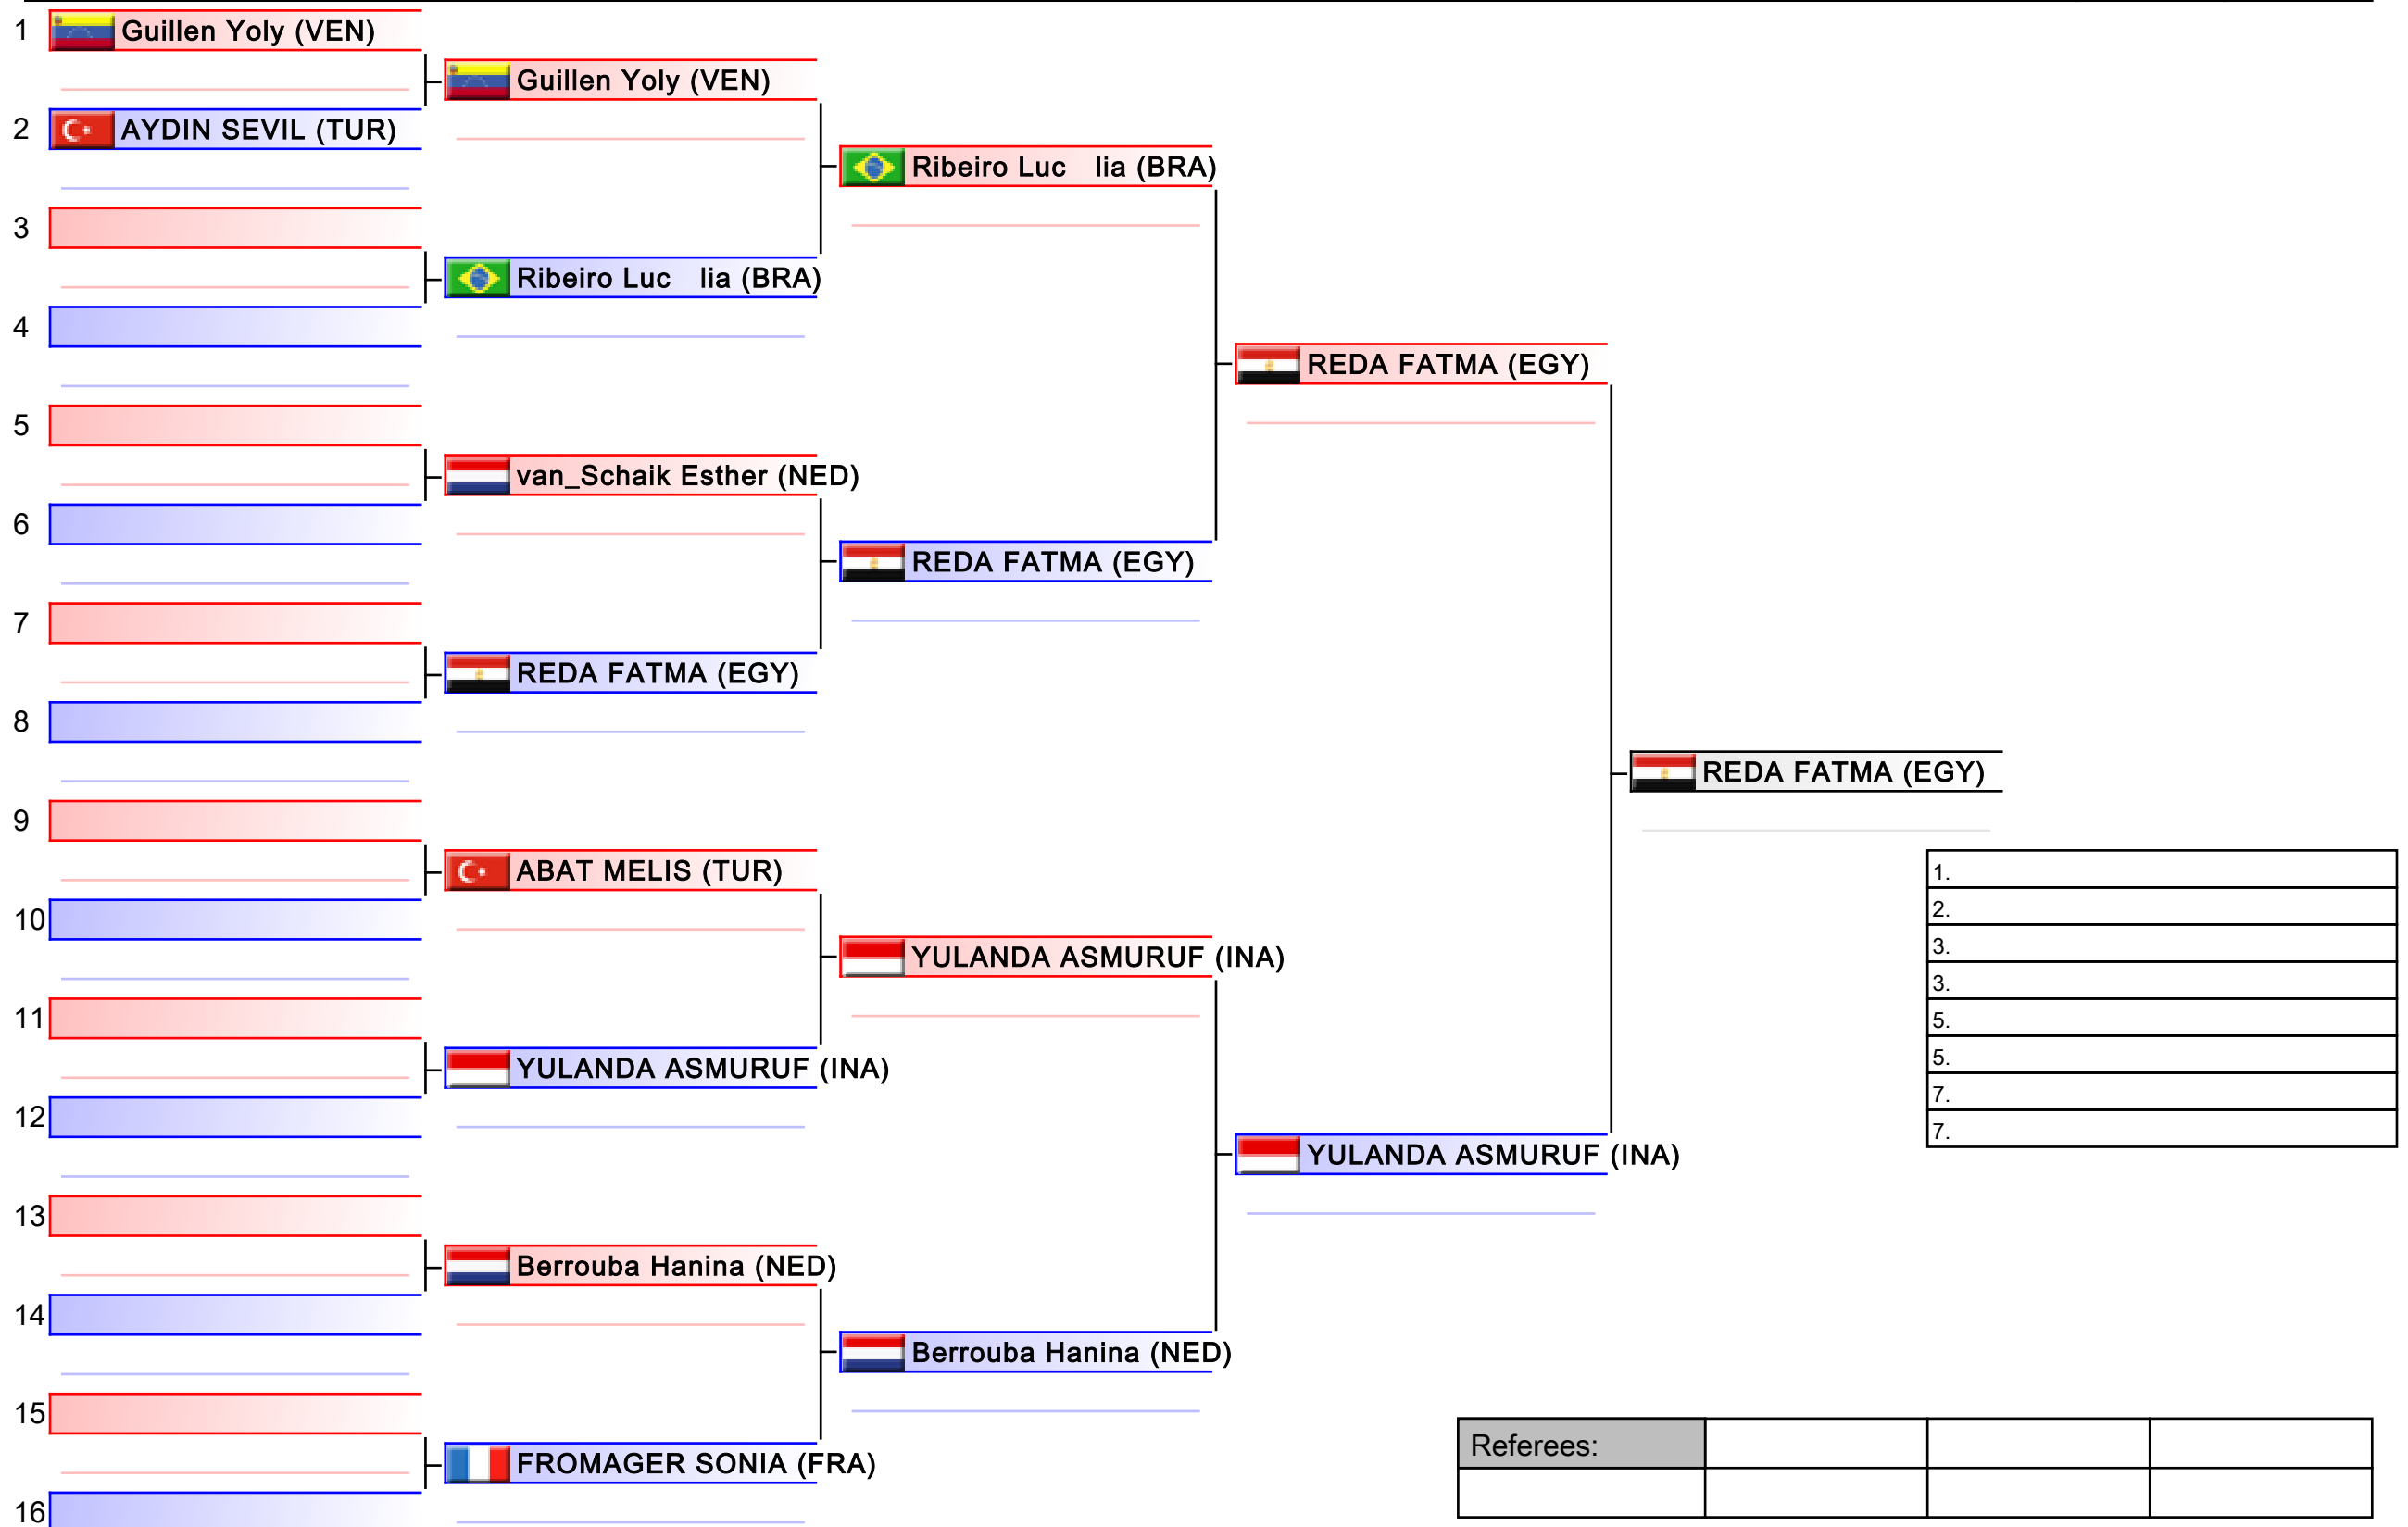

Kumite Individual female Seniors -68

Karate1 - Istanbul 2011

Tatami
1

Pool
1/2

Kumite Individual female Seniors -68

Karate1 - Istanbul 2011

Tatami
3

Pool
2/2