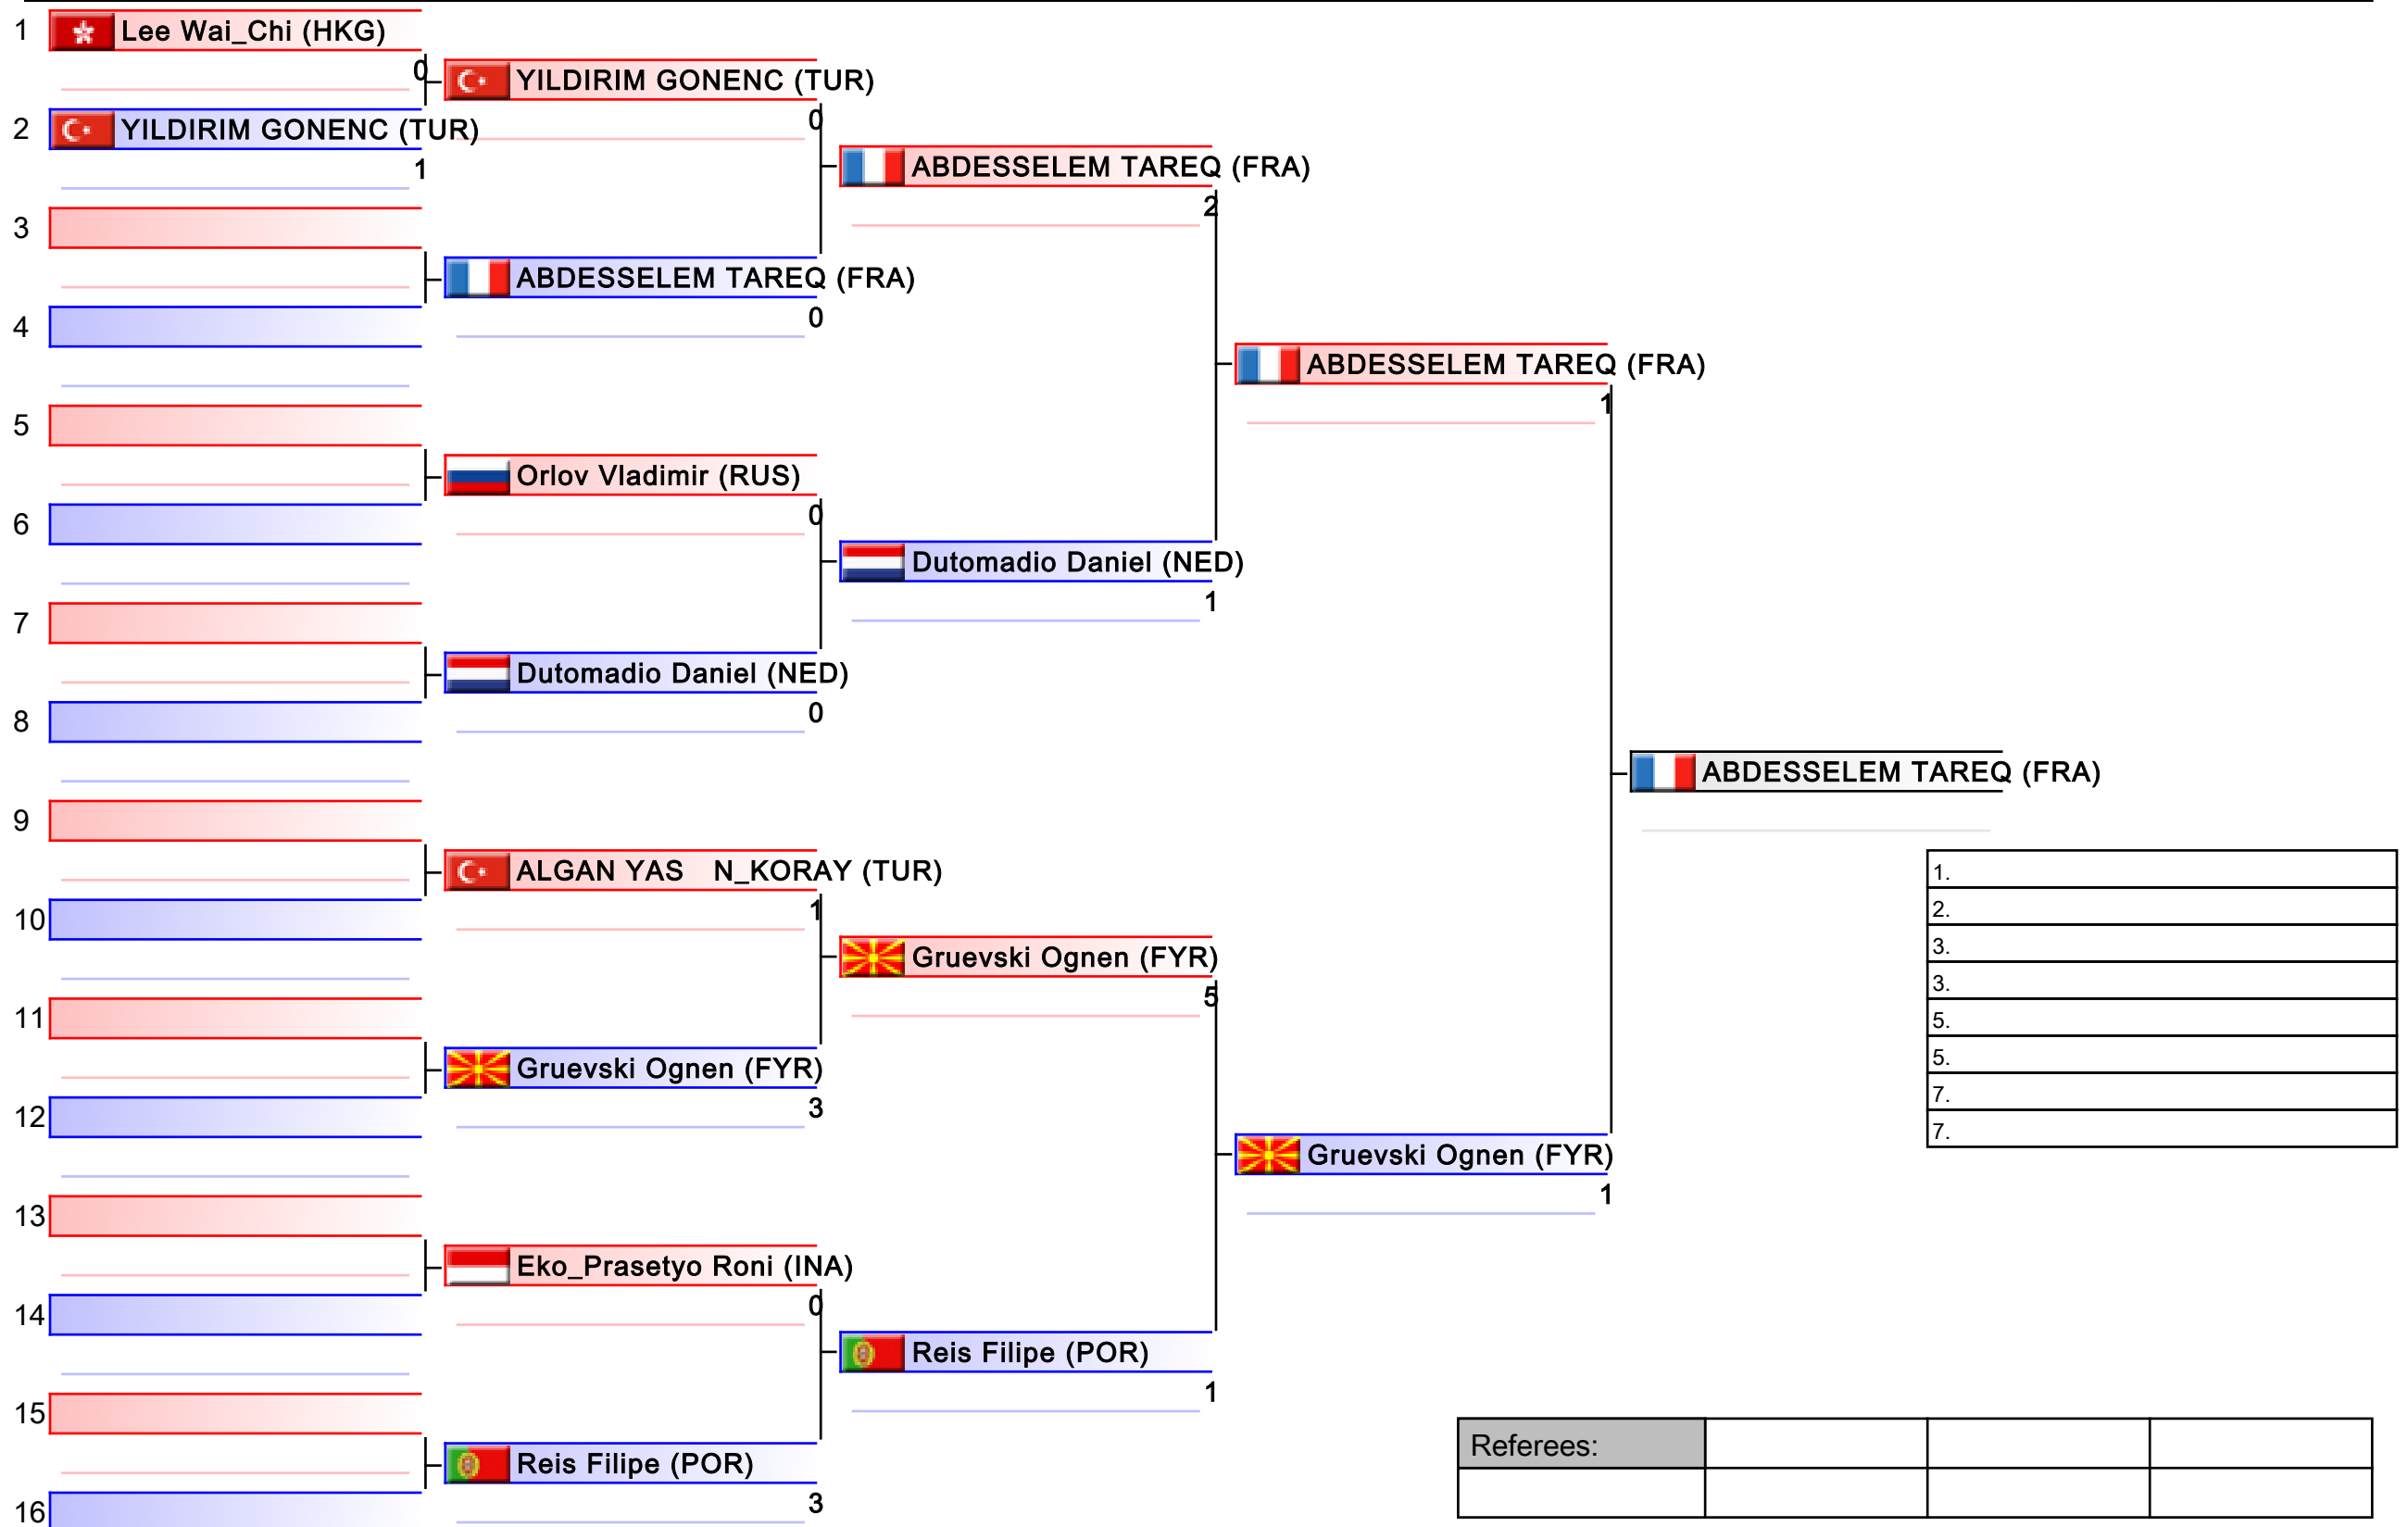

Kumite Individual male Seniors -84

Karate1 - Istanbul 2011

Tatami
2

Pool
2/4

1.
2.
3.
3.
5.
5.
7.
7.