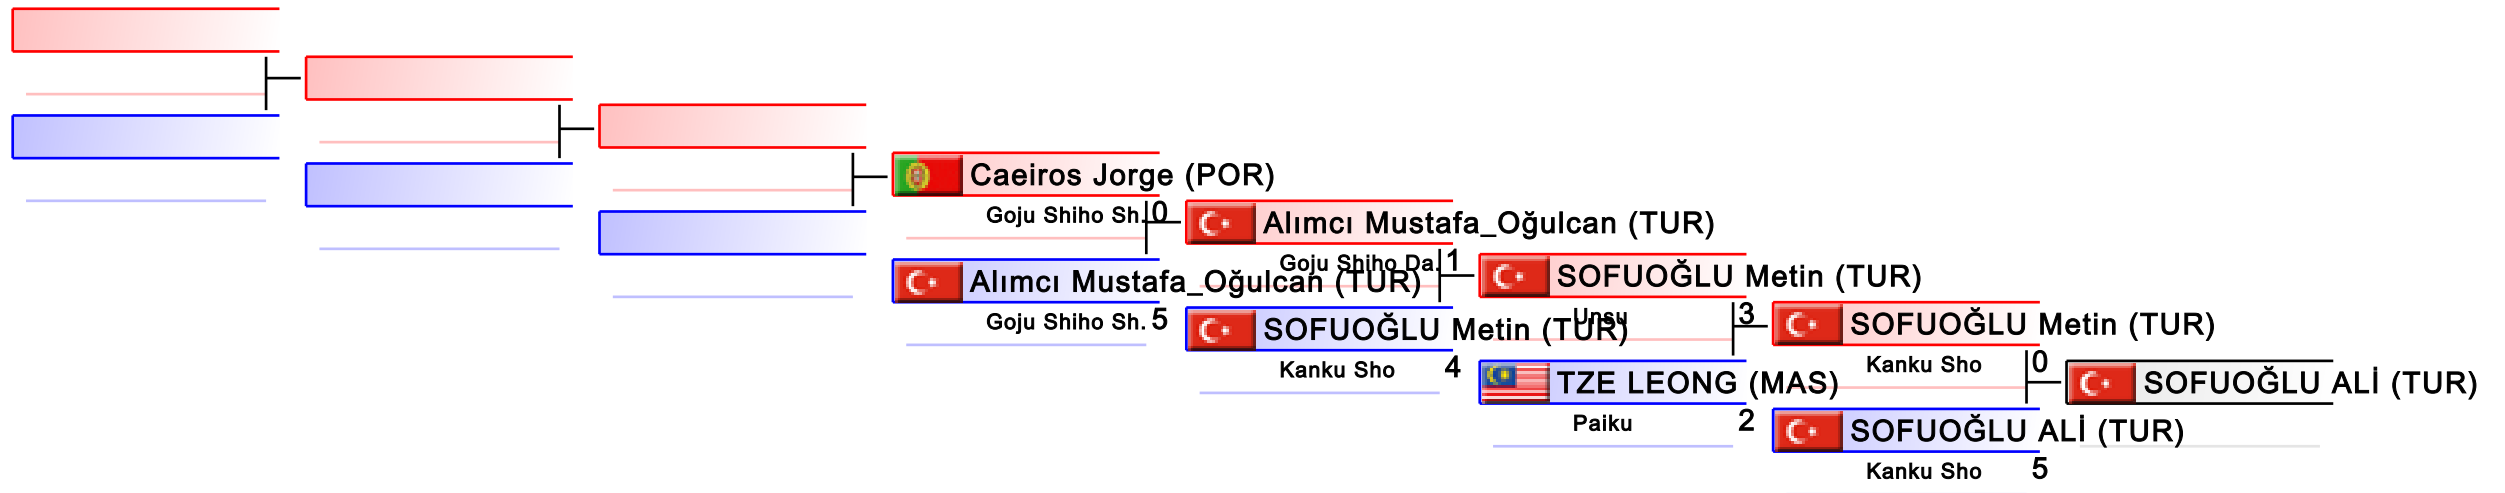

Kata Individual male Sen(Pool 1)

Karate1 - Istanbul 2011

Tatami
3

Pool

(c)sportdata GmbH & Co KG 2000-2011(2011-09-21 02:34) -WKF Approved- v 7.3.1 build 1 License: SDD_RBreiteneder_AUT (expire 2014-08-09)