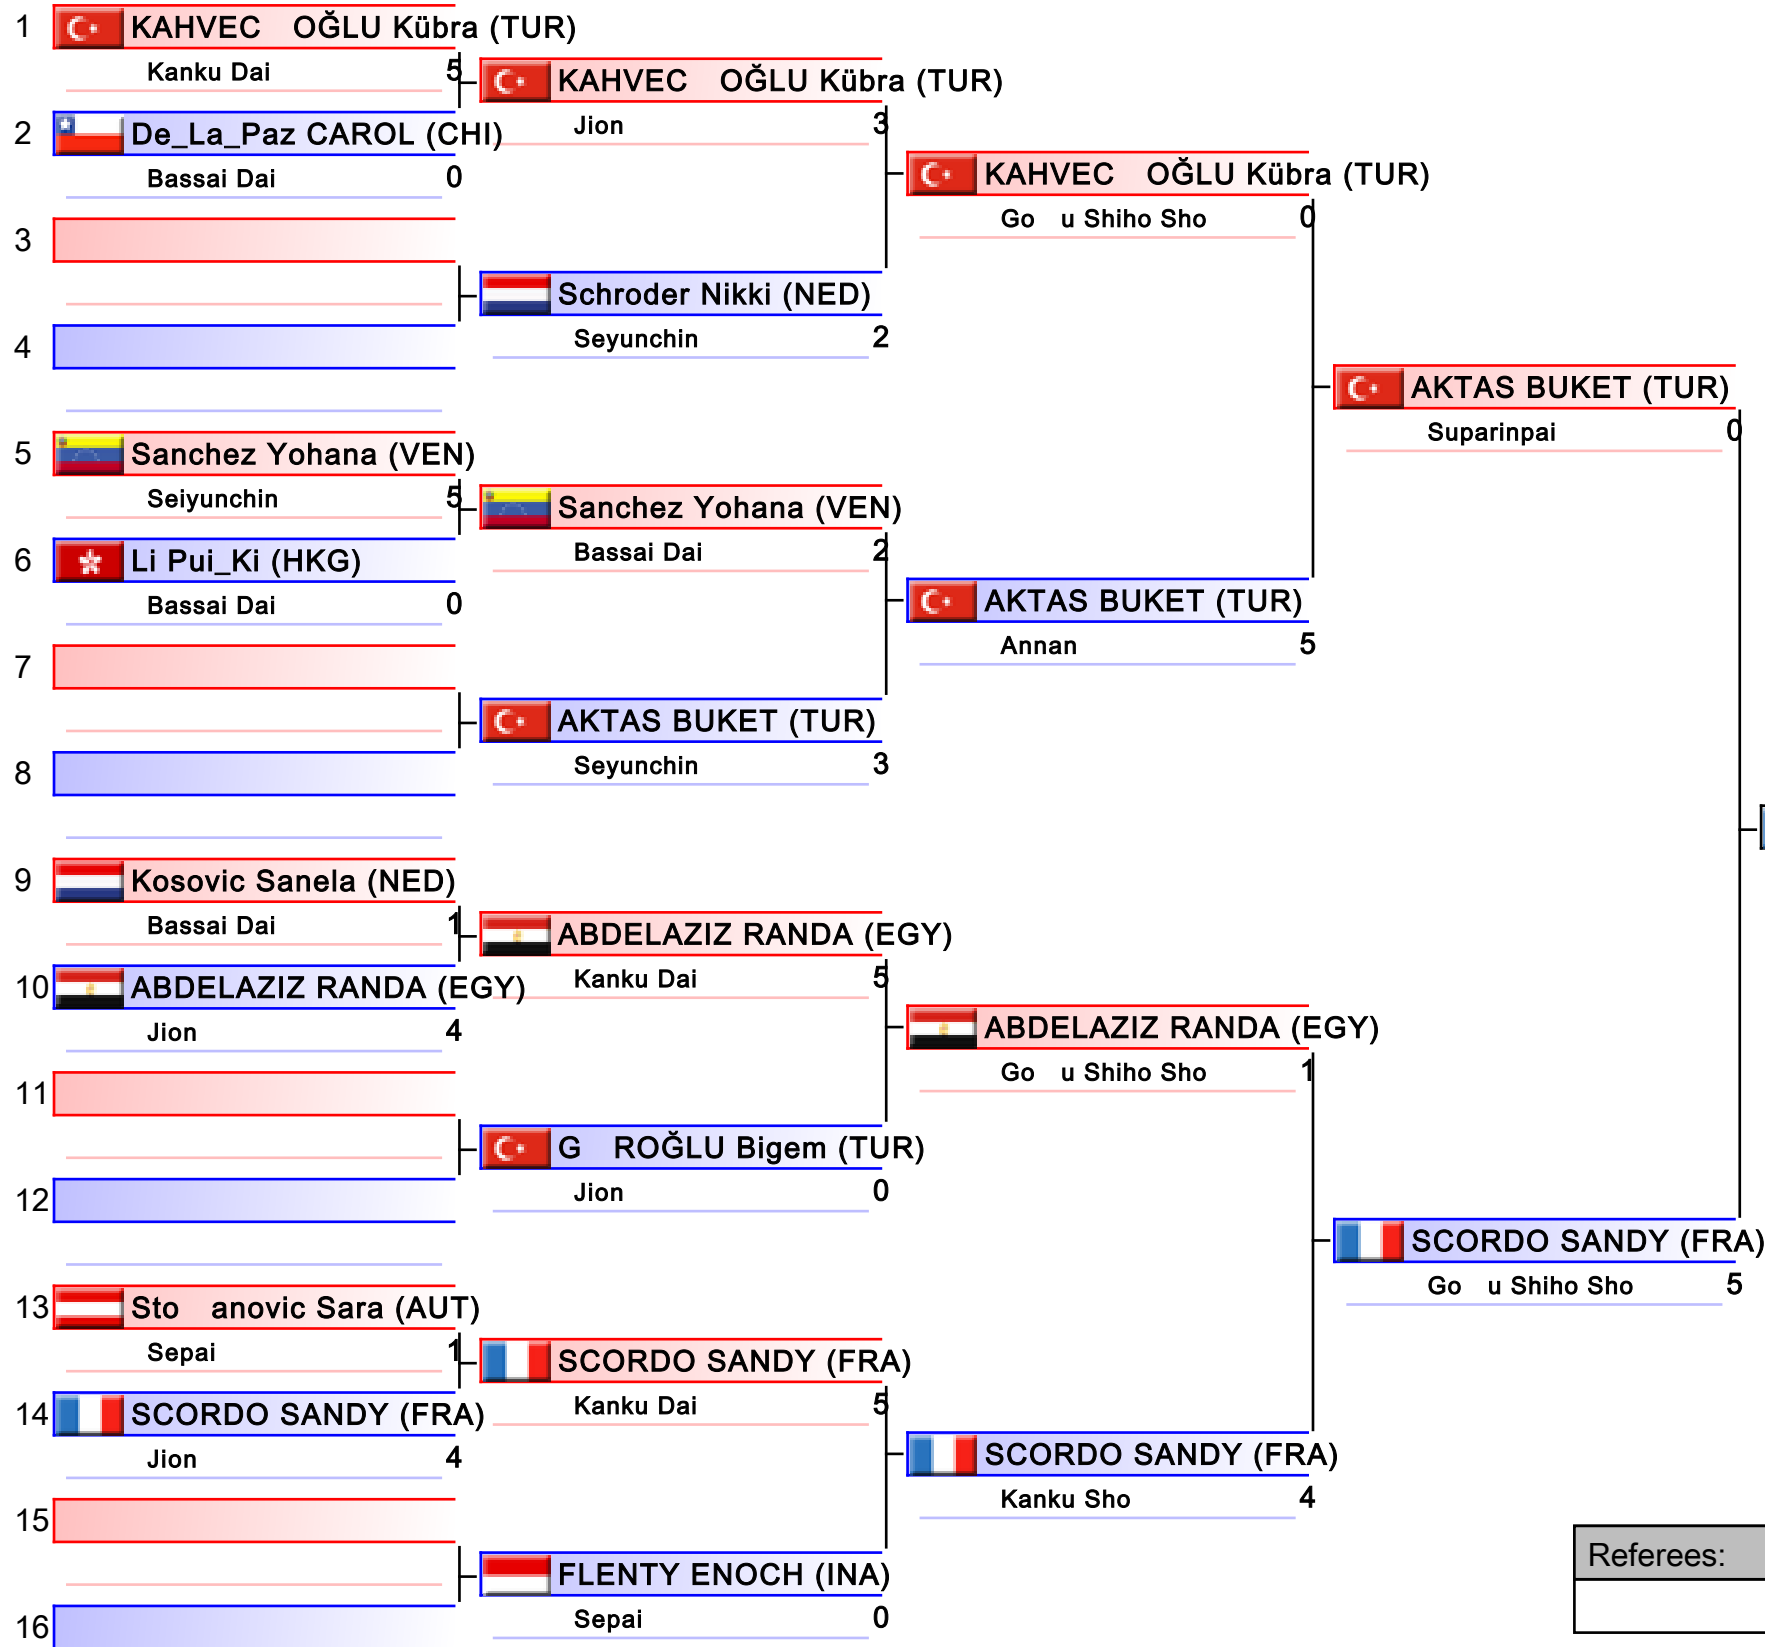

Kata Individual female Sen

Karate1 - Istanbul 2011

Tatami
1

Pool
1/2

Kata Individual female Sen

Karate1 - Istanbul 2011

Tatami
2

Pool
2/2