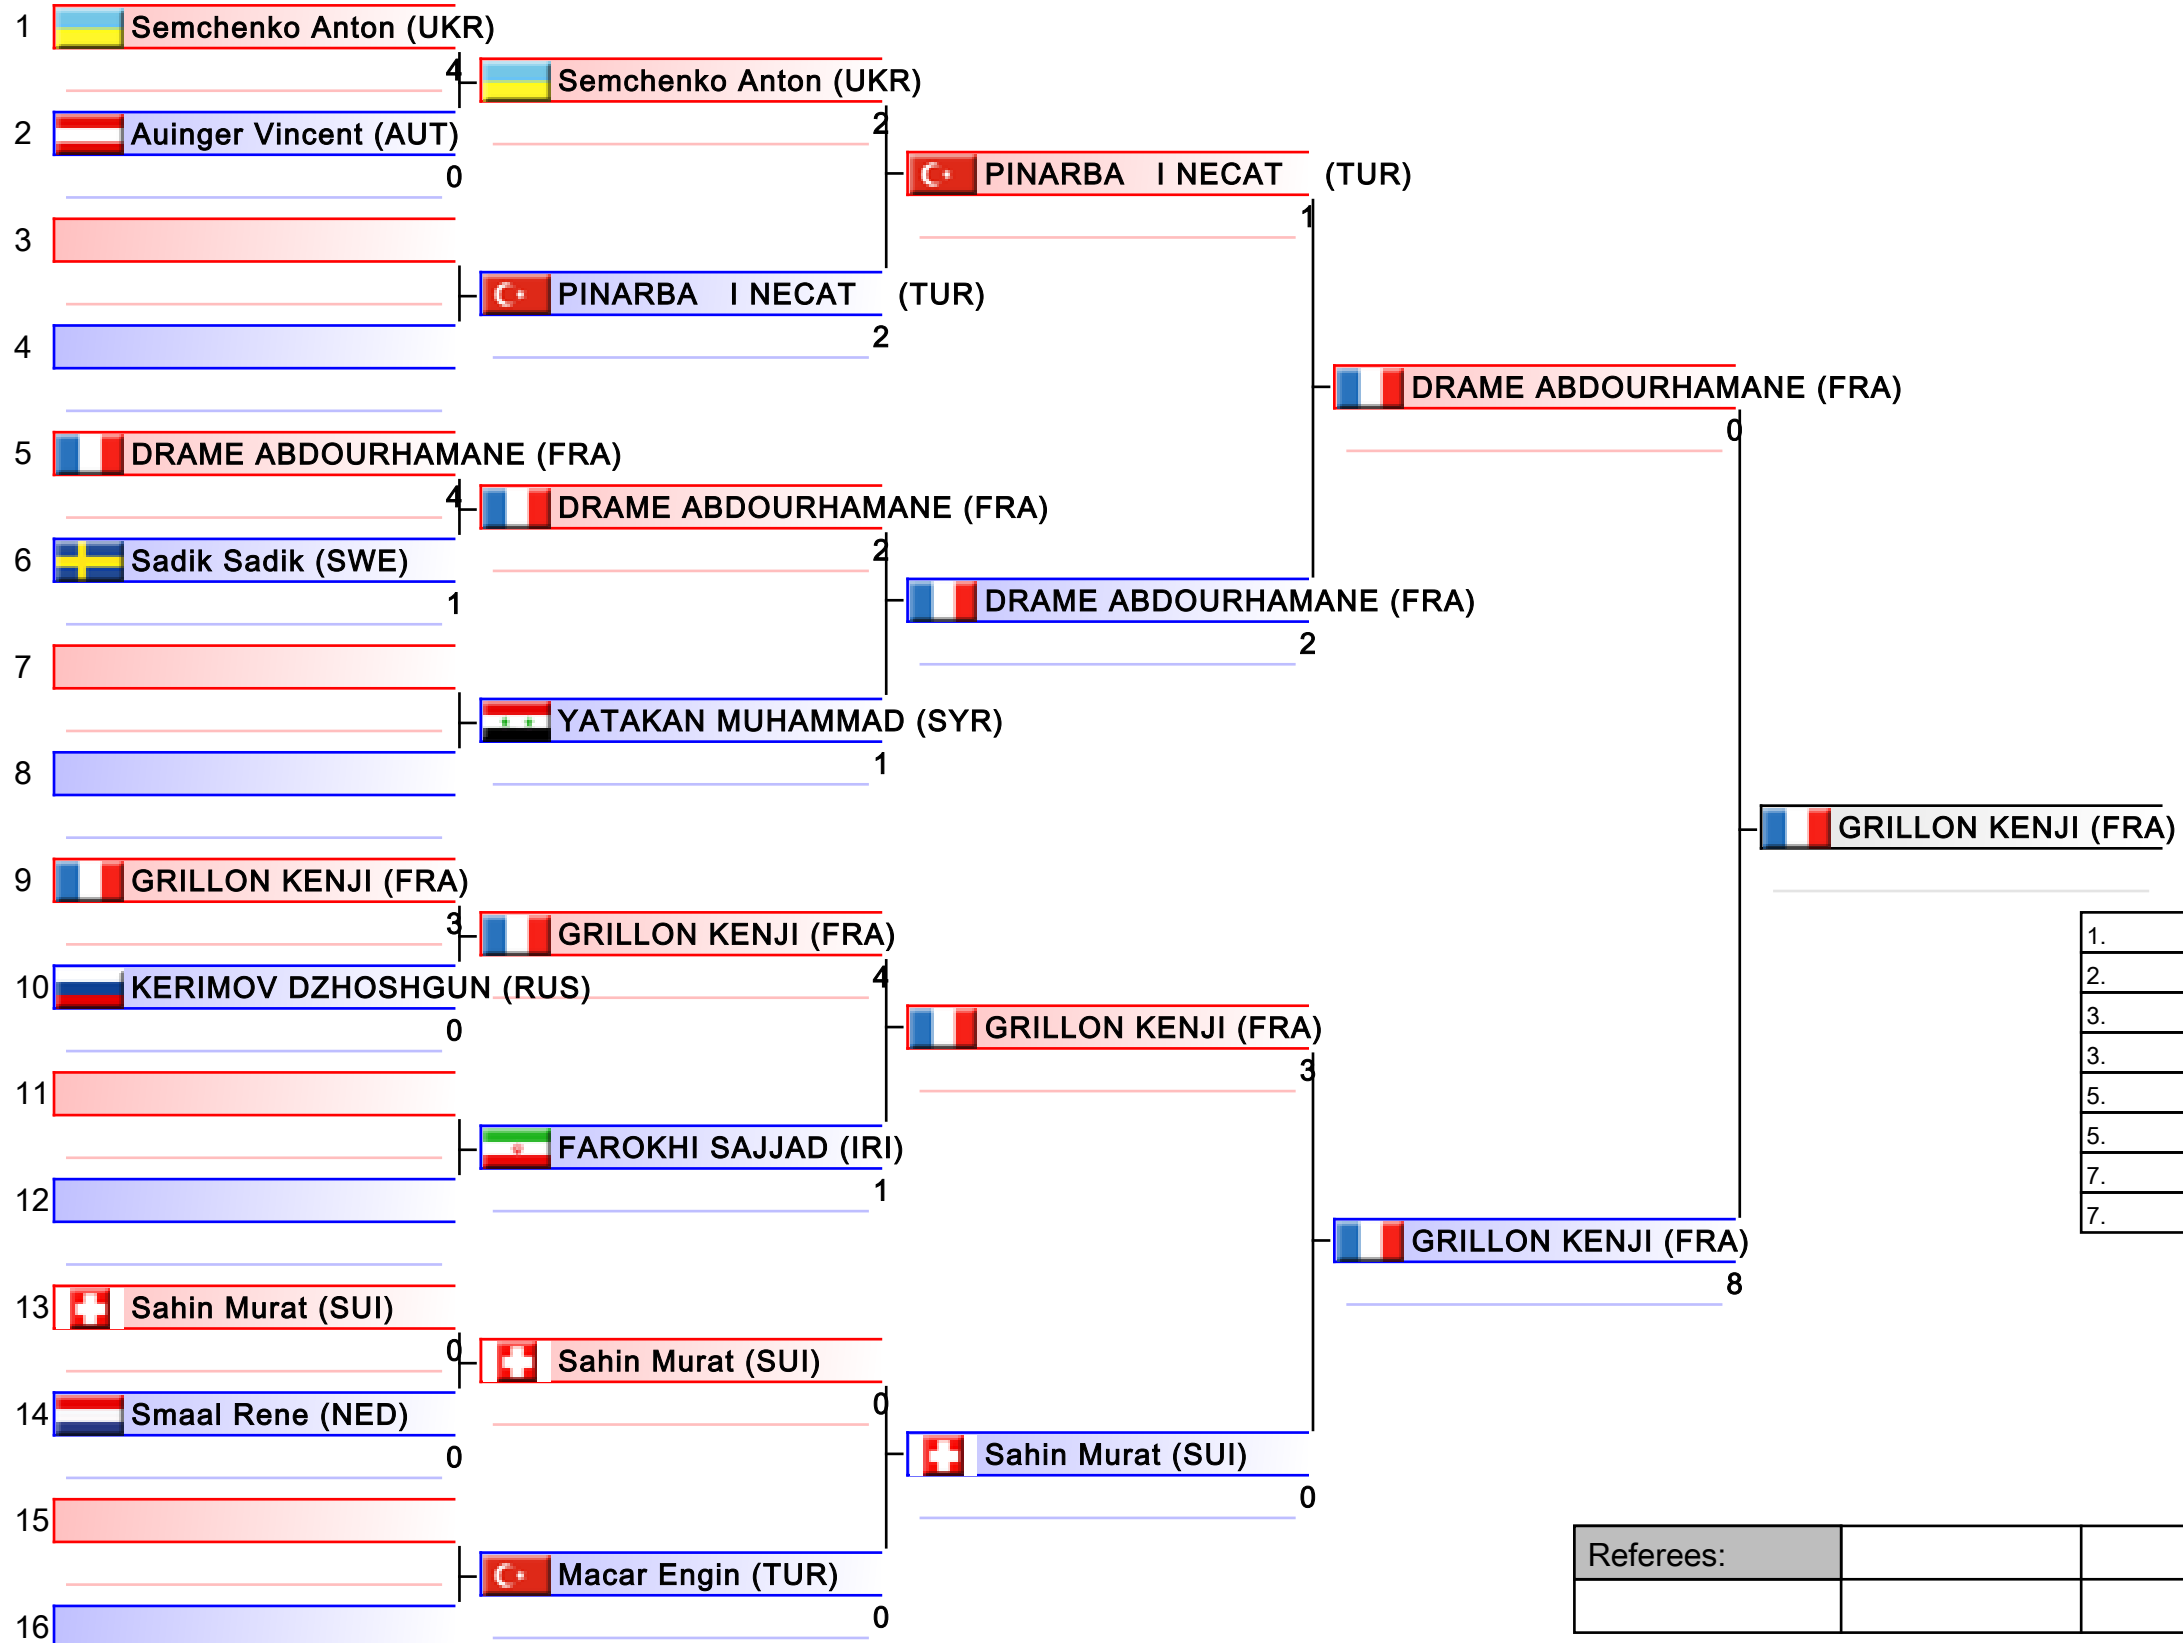

Pool
3/4

| |
|----|
| 1. |
| 2. |
| 3. |
| 3. |
| 5. |
| 5. |
| 7. |
| 7. |

Kumite Individual male Seniors -75

Karate1 - Istanbul 2011

Tatami
4

Pool
4/4

| |
|----|
| 1. |
| 2. |
| 3. |
| 3. |
| 5. |
| 5. |
| 7. |
| 7. |