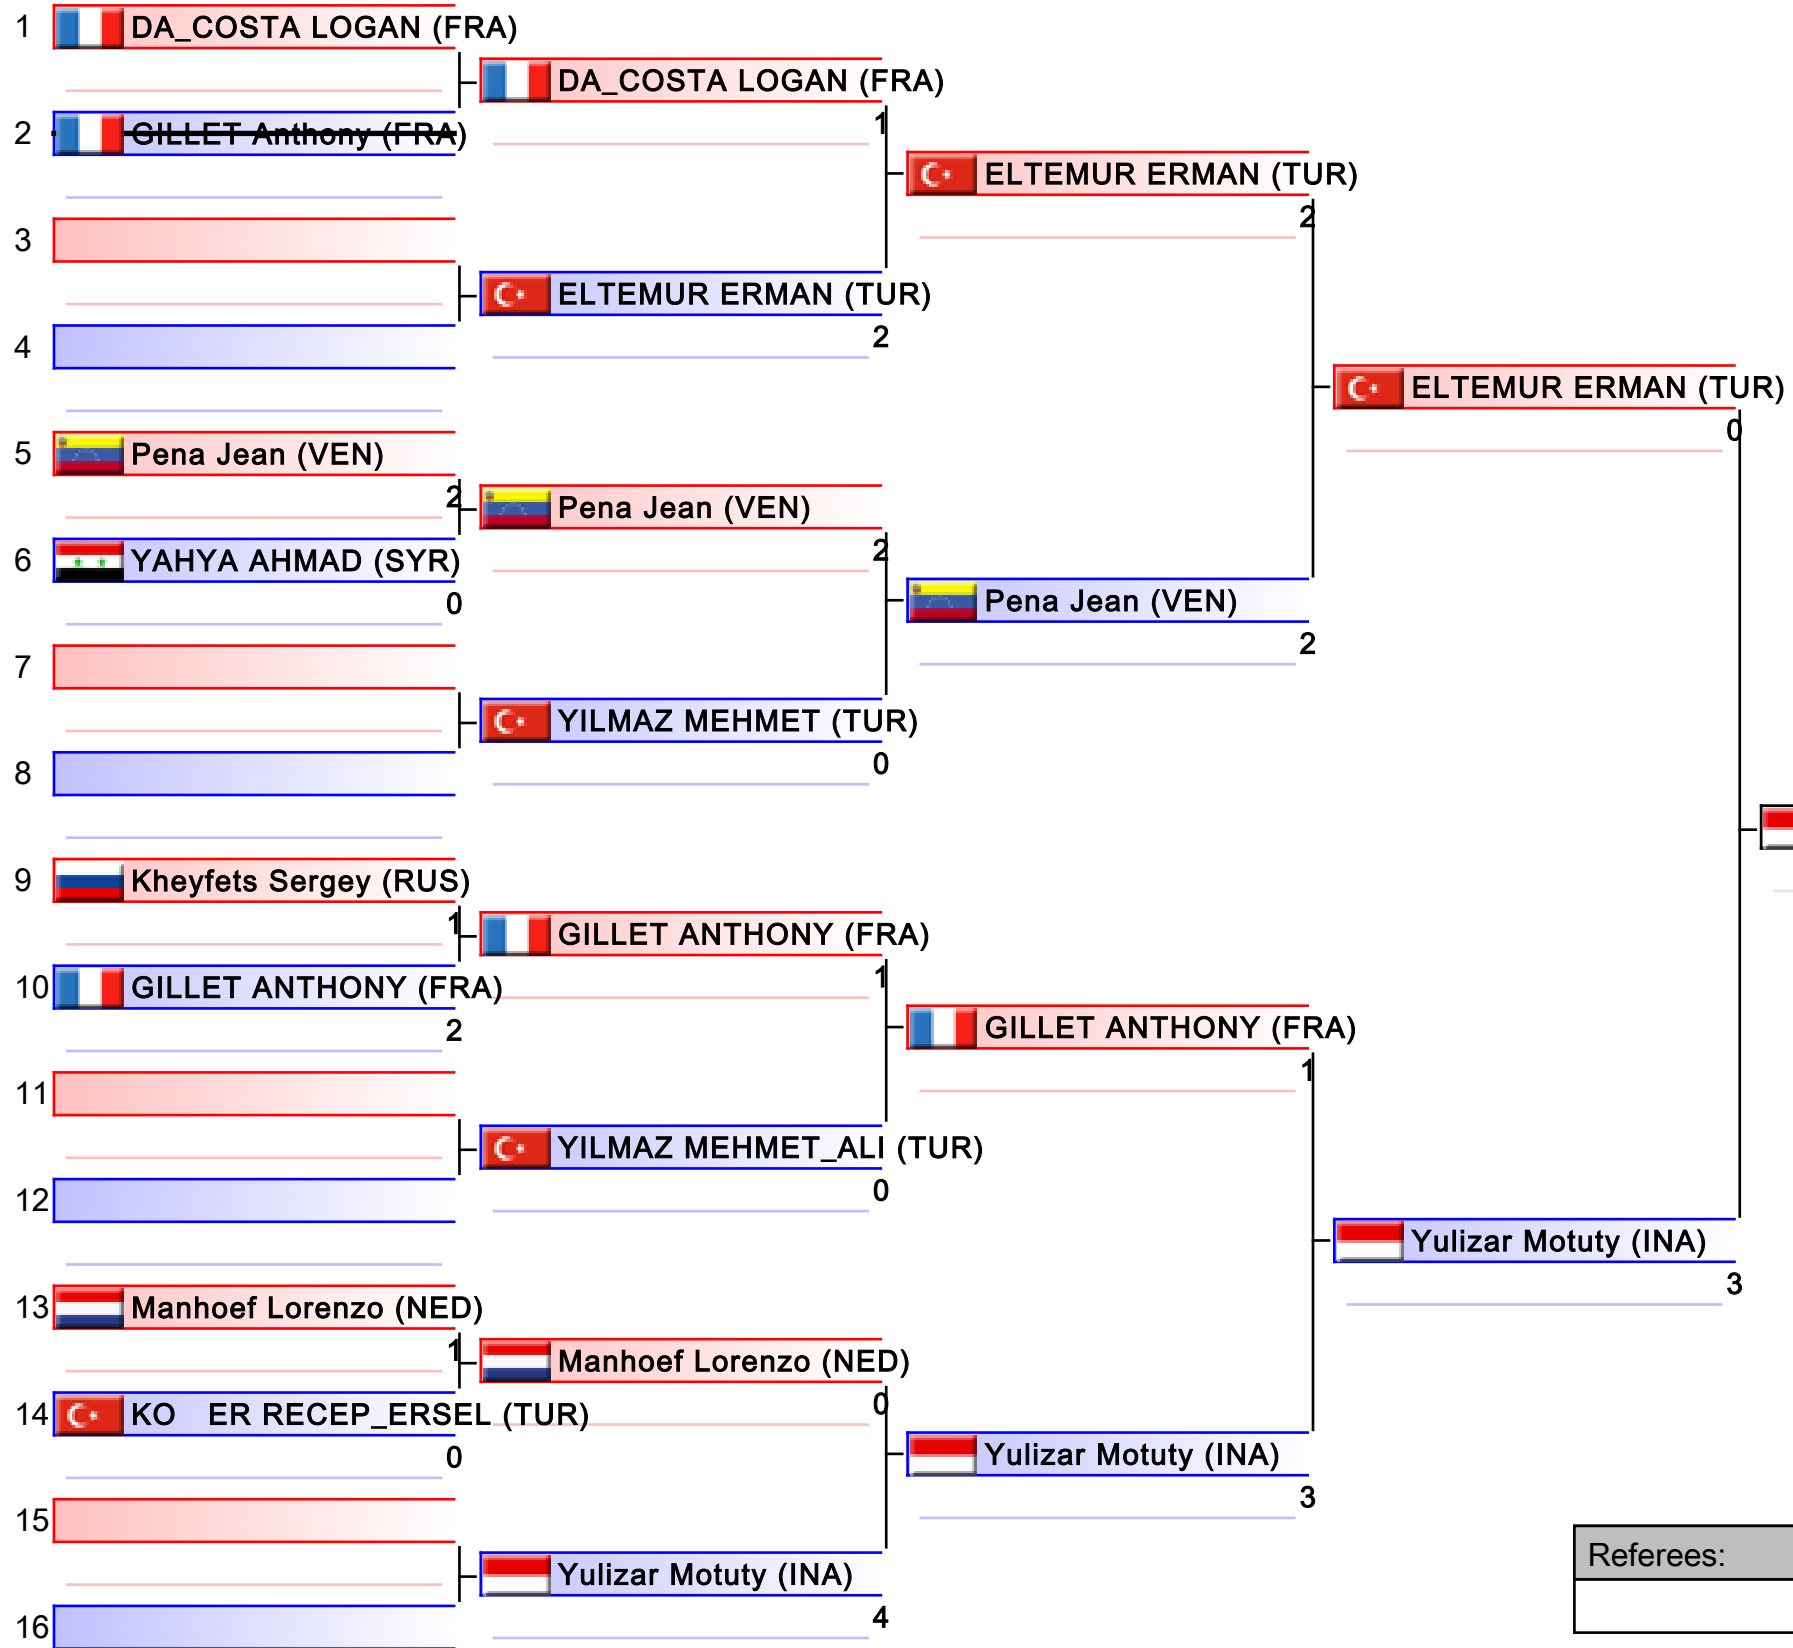

| |
|----|
| 1. |
| 2. |
| 3. |
| 3. |
| 5. |
| 5. |
| 7. |
| 7. |

| | | | |
|-----------|--|--|--|
| Referees: | | | |
| | | | |

Kumite Individual male Seniors -67

Karate1 - Istanbul 2011

Tatami
3

Pool
3/4