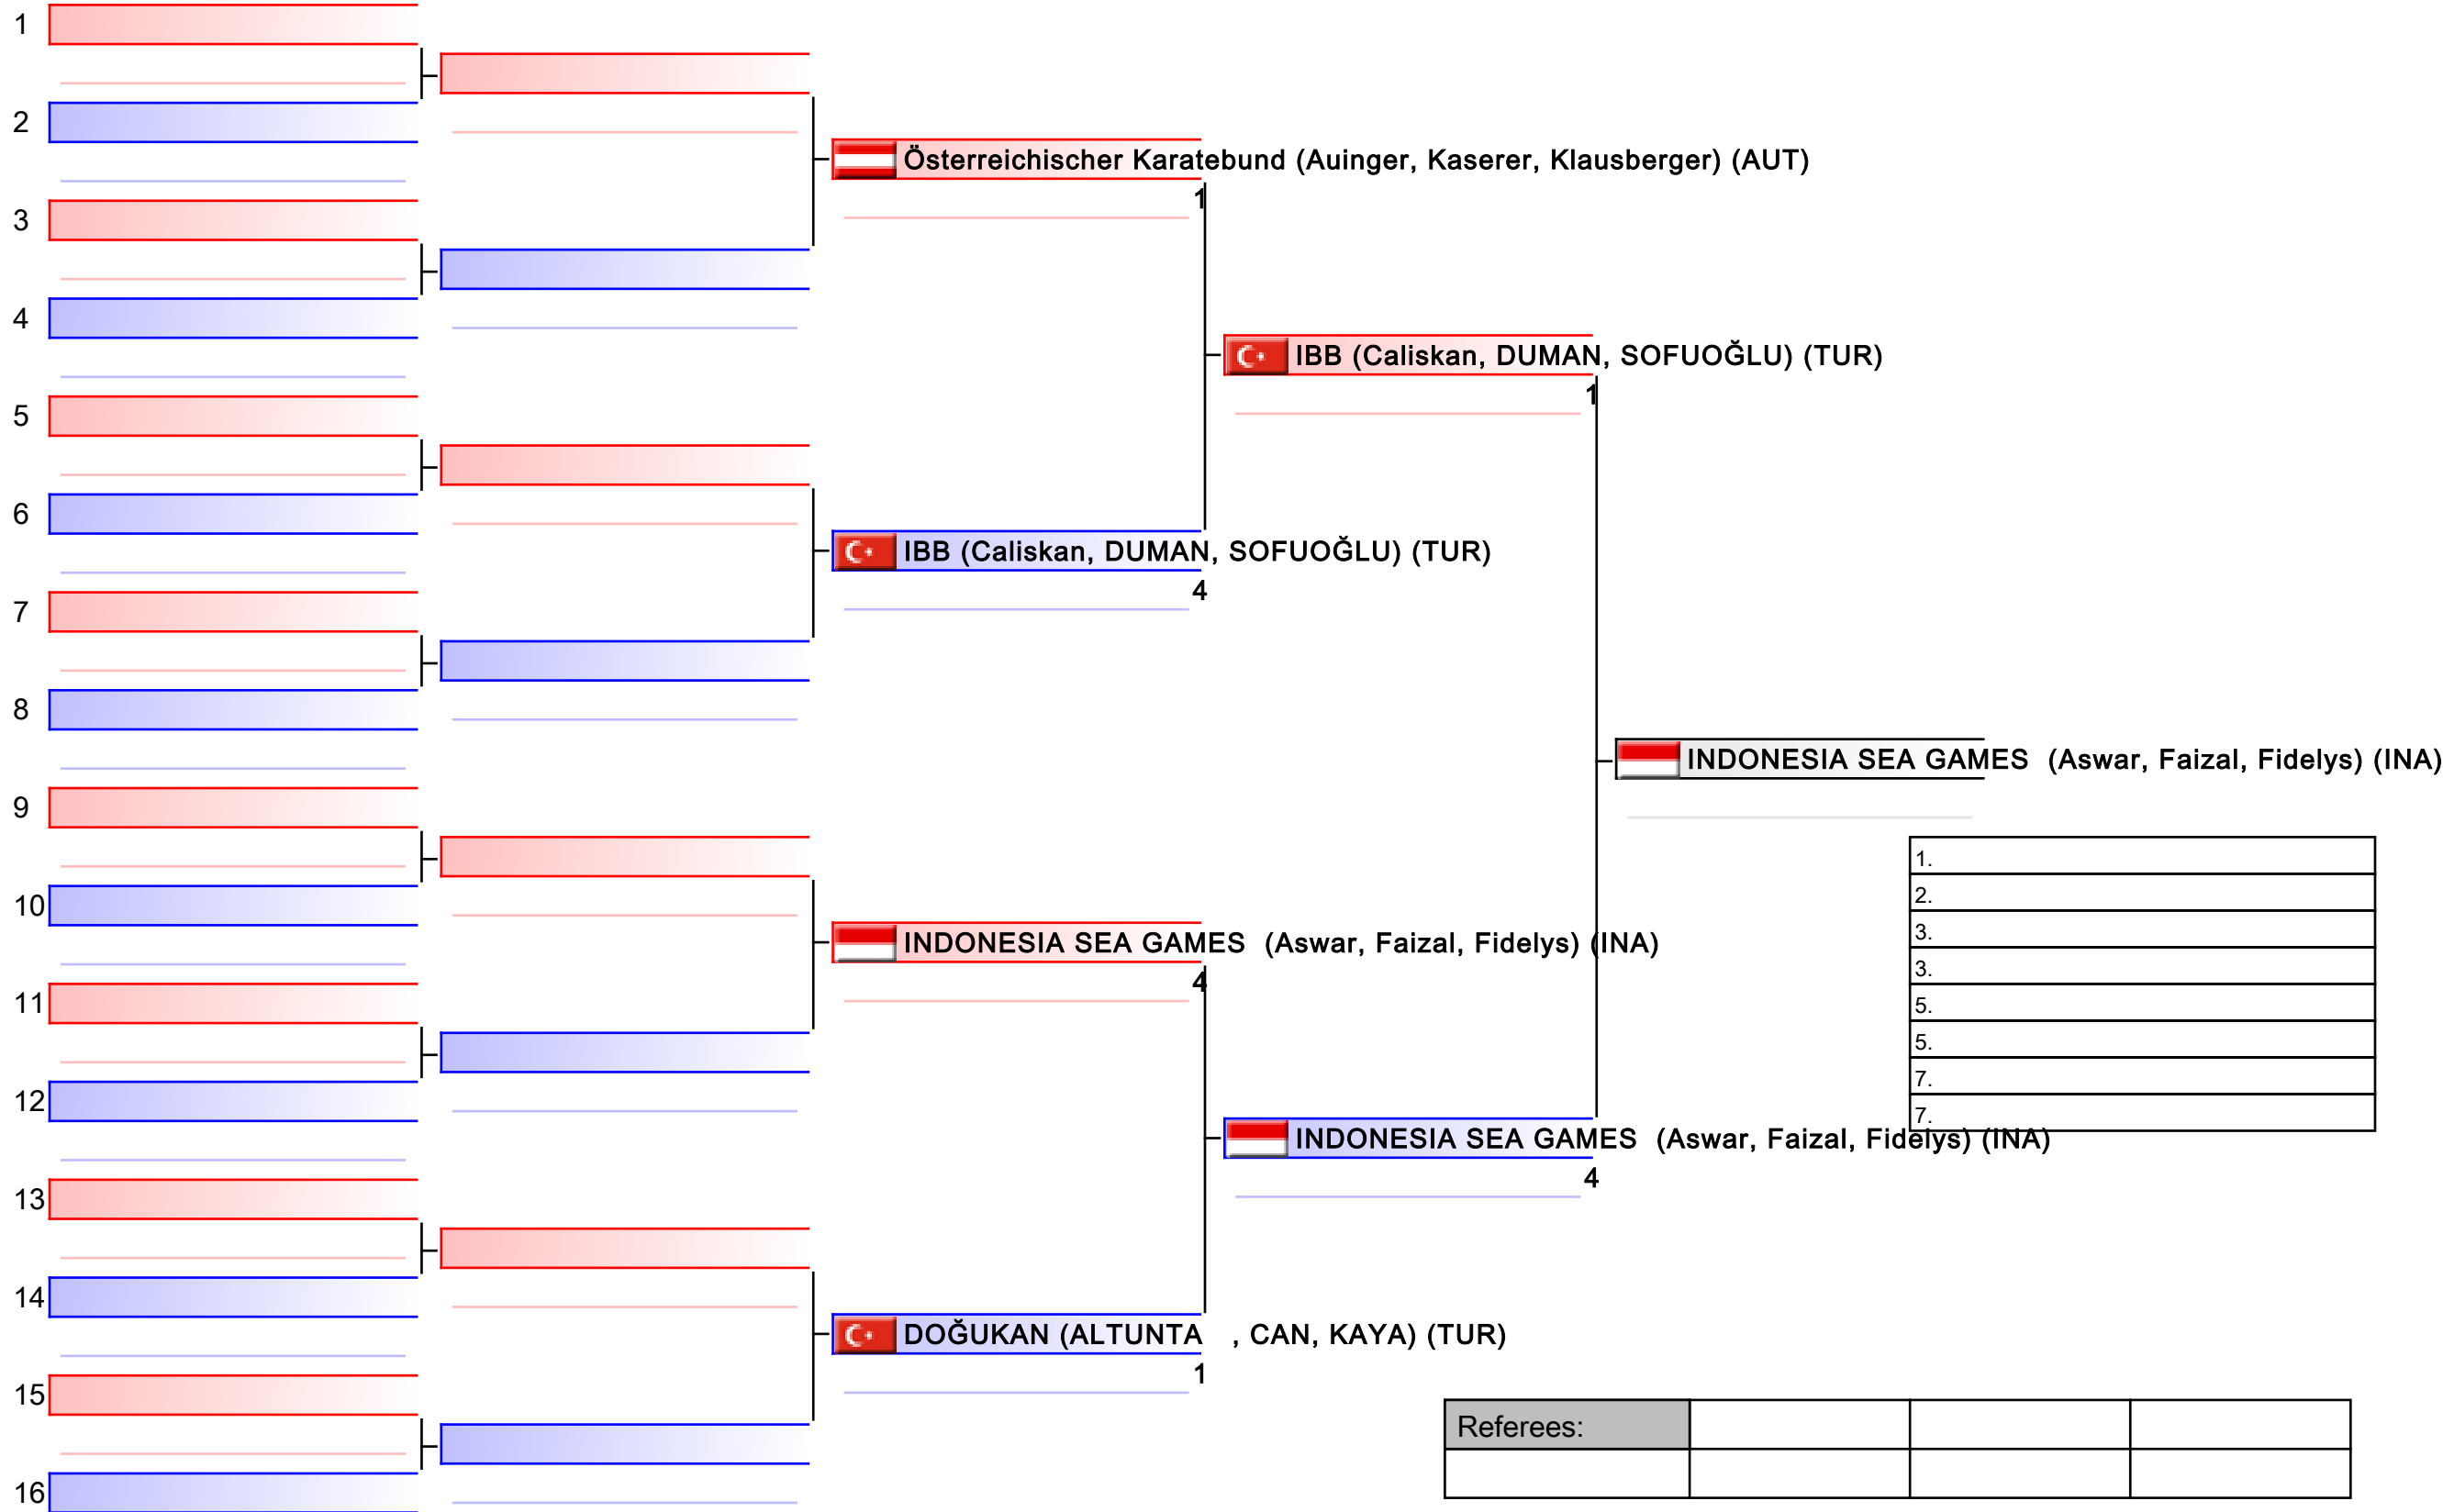

Pool
2/2

| |
|----|
| 1. |
| 2. |
| 3. |
| 3. |
| 5. |
| 5. |
| 7. |
| 7. |

| | | | |
|-----------|--|--|--|
| Referees: | | | |
| | | | |

Kata Team male Sen
Karate1 - Istanbul 2011

Tatami
3

Pool
1/2

Kumite Individual female Seniors +68