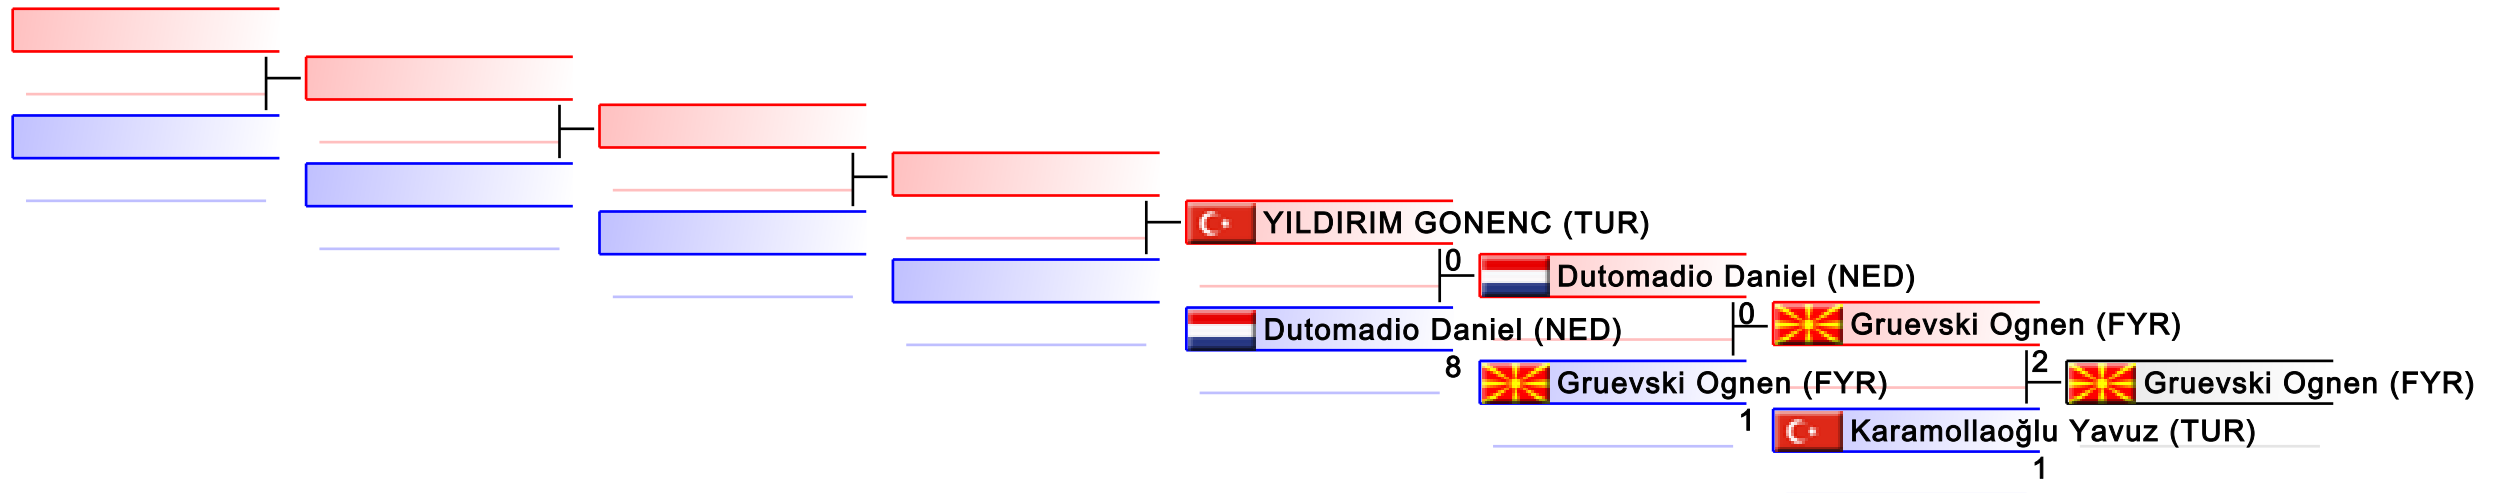

Kumite Individual male Seniors -84(Pool 1,2)

Karate1 - Istanbul 2011

(c)sportdata GmbH & Co KG 2000-2011(2011-09-21 02:34) -WKF Approved- v 7.3.1 build 1 License: SDD_RBreiteneder_AUT (expire 2014-08-09)

Tatami
2

Pool