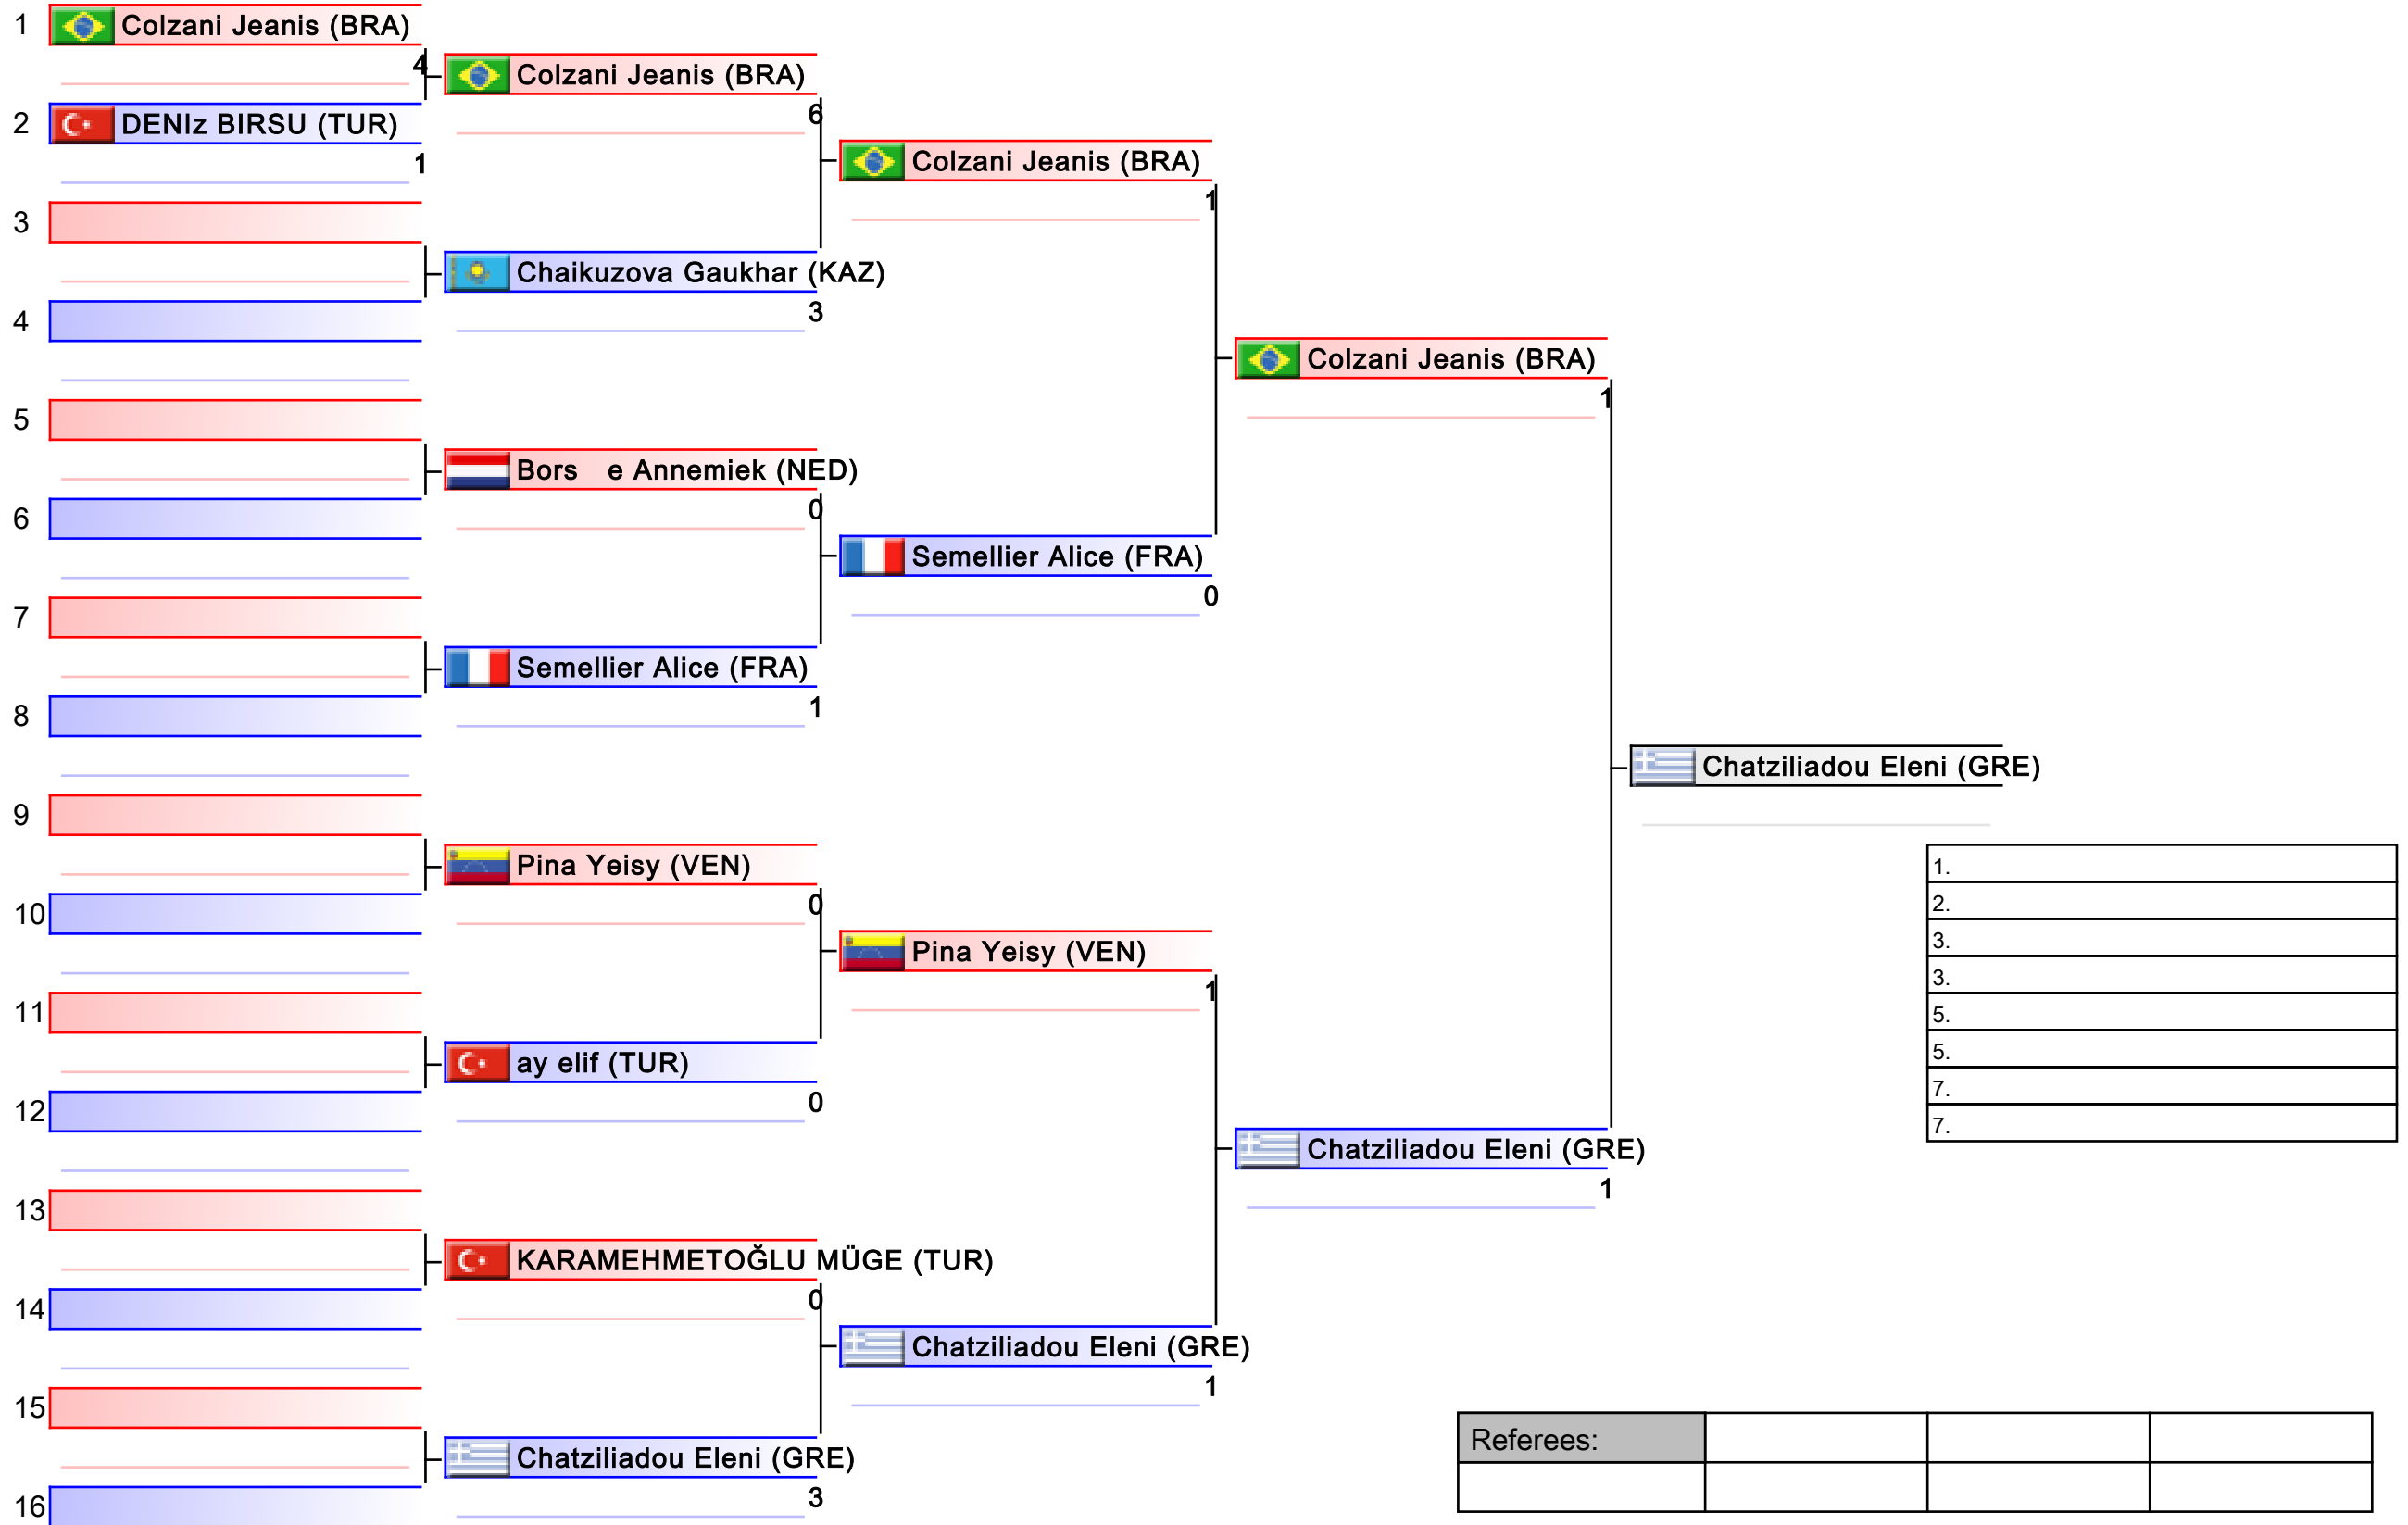

Kumite Individual female Seniors +68

Karate1 - Istanbul 2011

Tatami
1

Pool
1/2

1.
2.
3.
3.
5.
5.
7.
7.