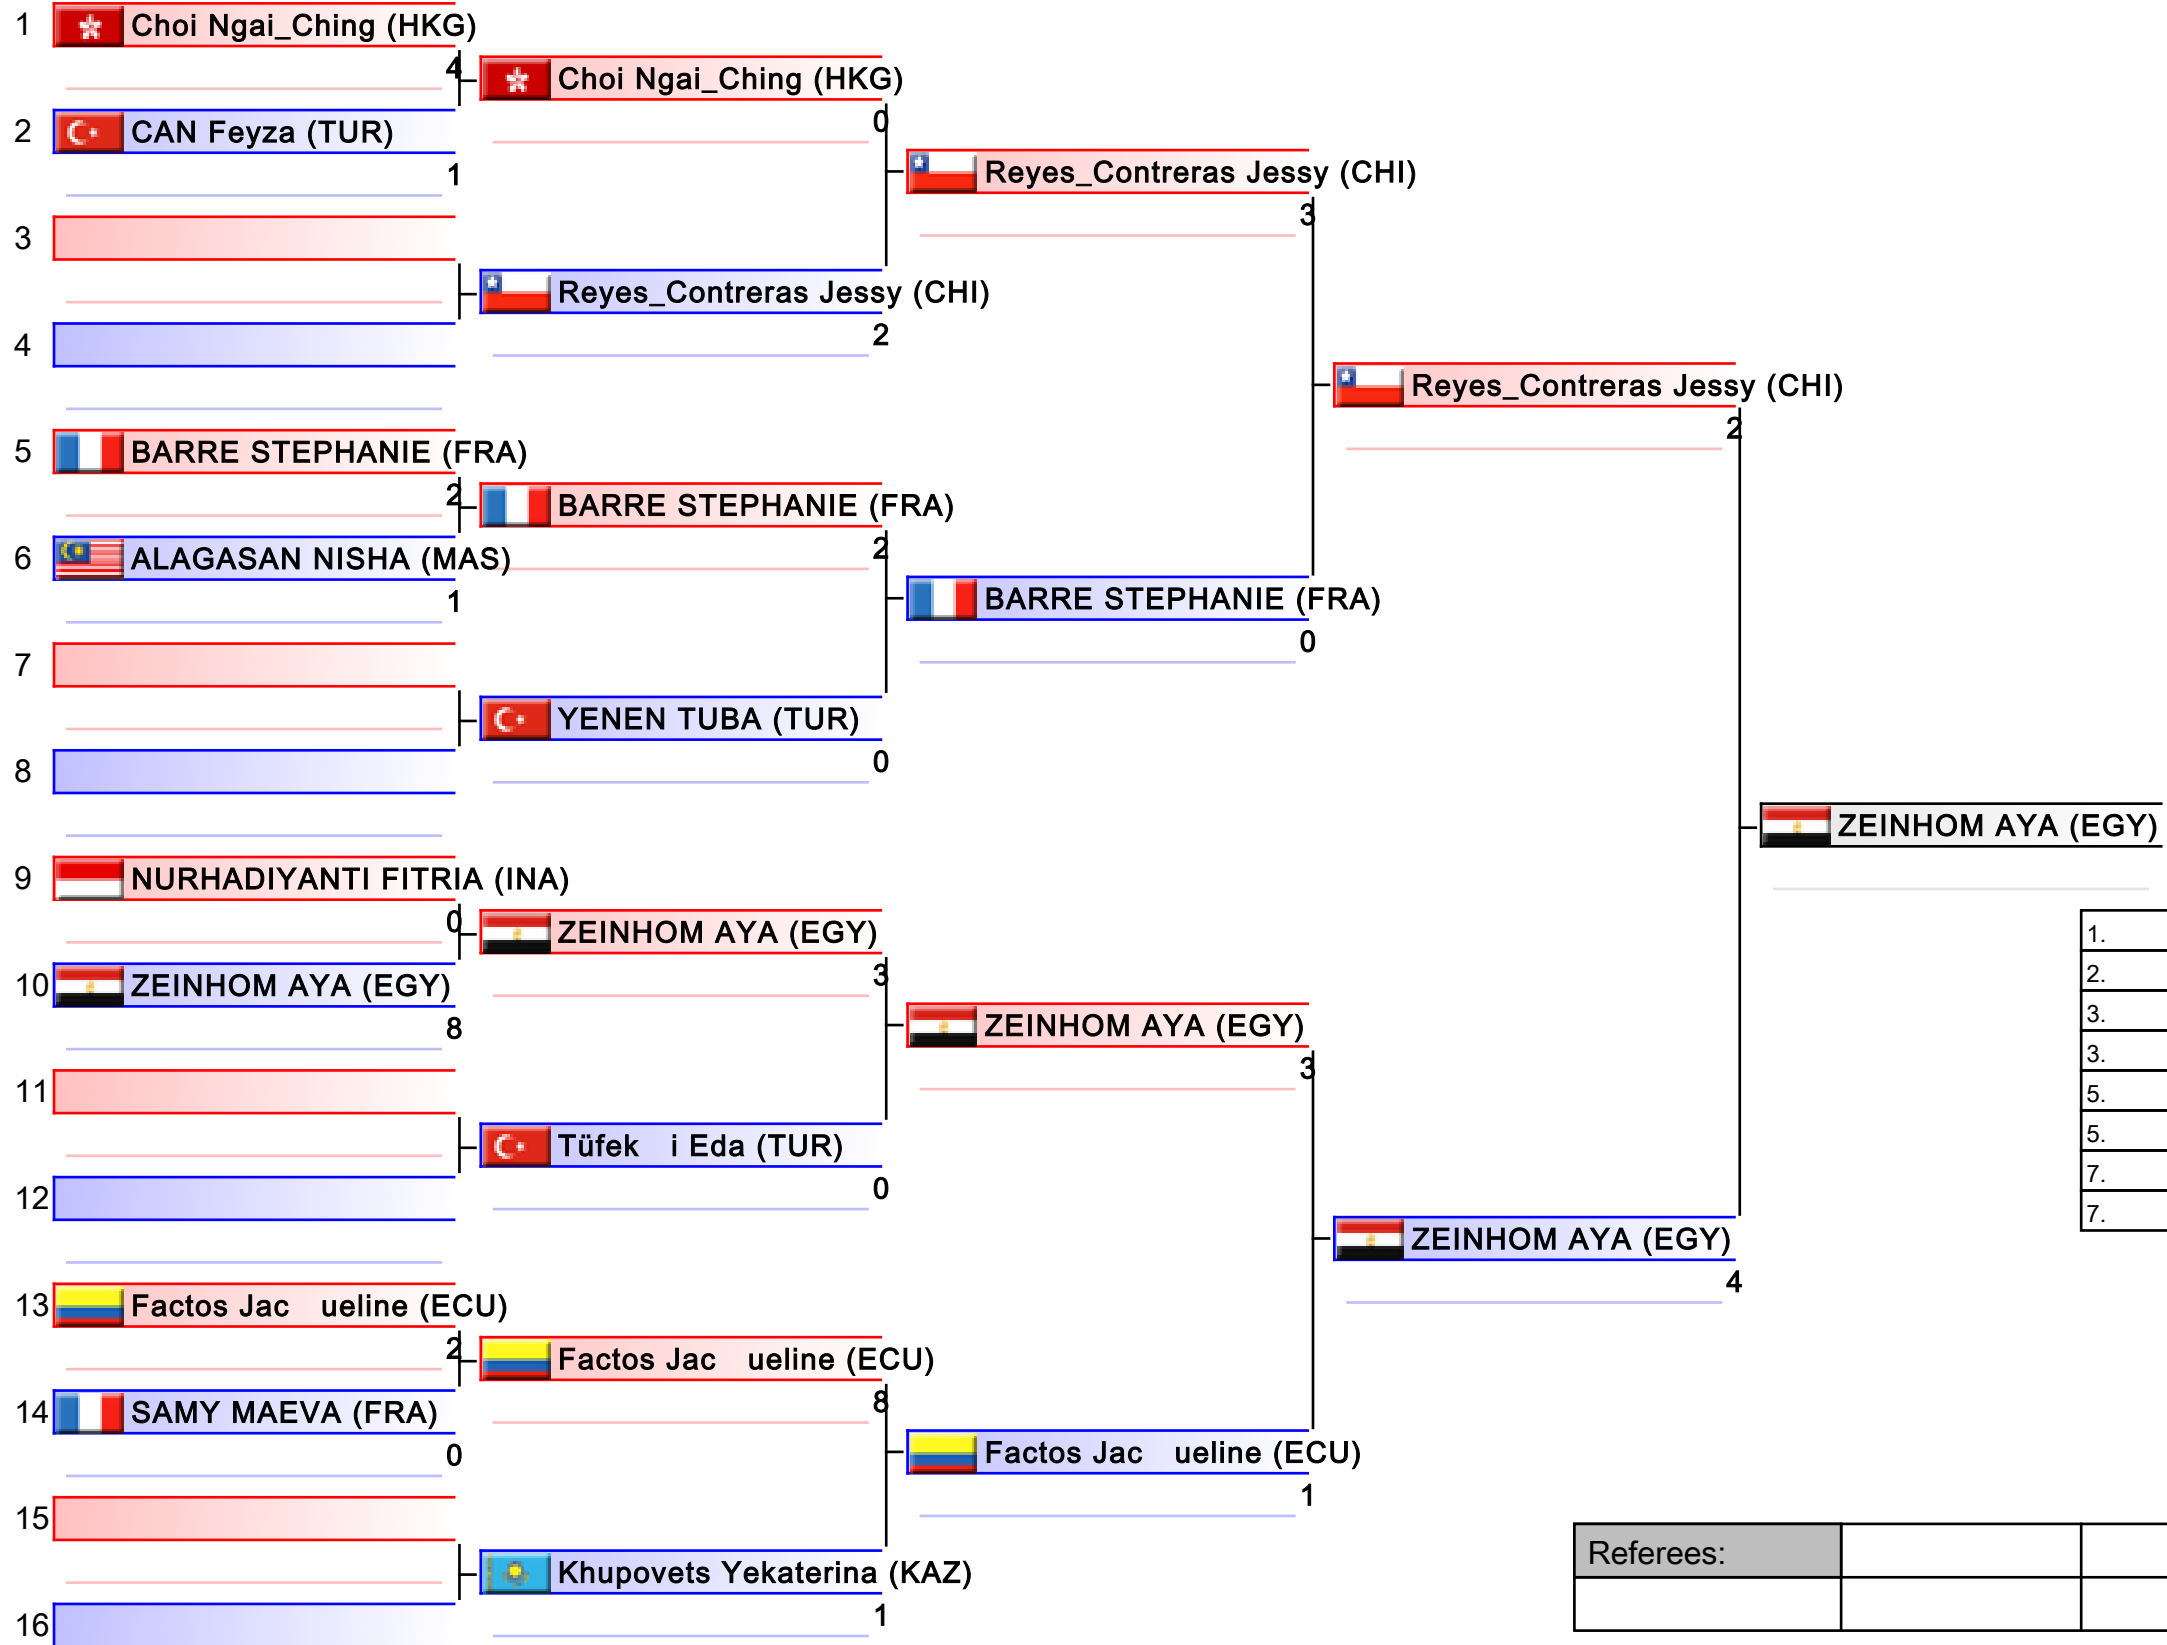

Kumite Individual female Seniors -55

Karate1 - Istanbul 2011

Tatami
3

Pool
1/2

1.
2.
3.
3.
5.
5.
7.
7.

Referees: