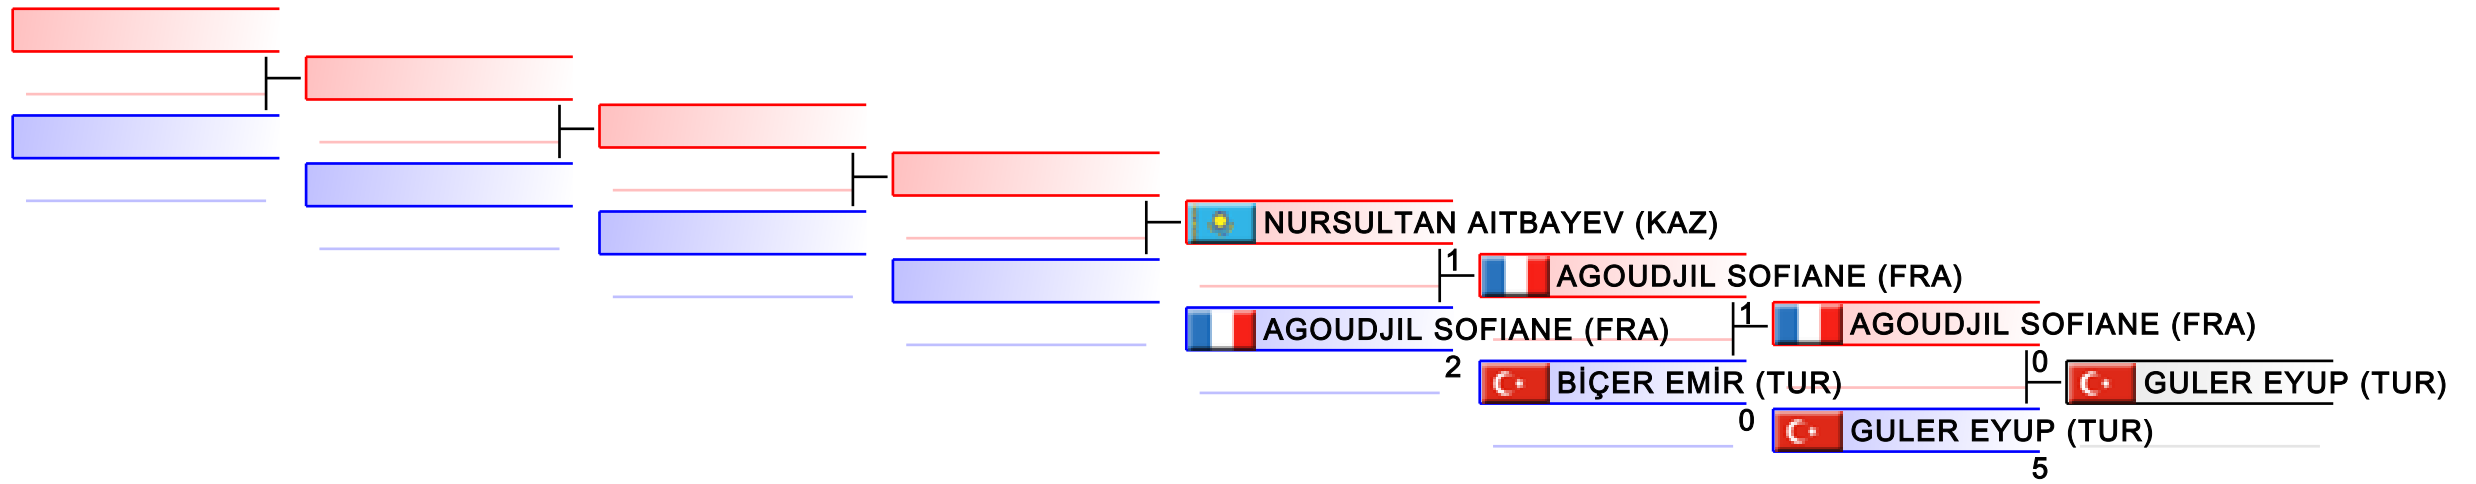

Kumite Individual male Seniors -60(Pool 1,2,3,4)

Karate1 - Istanbul 2011

(c)sportdata GmbH & Co KG 2000-2011(2011-09-21 02:34) -WKF Approved- v 7.3.1 build 1 License: SDD_RBreiteneder_AUT (expire 2014-08-09)

Tatami
1

Pool