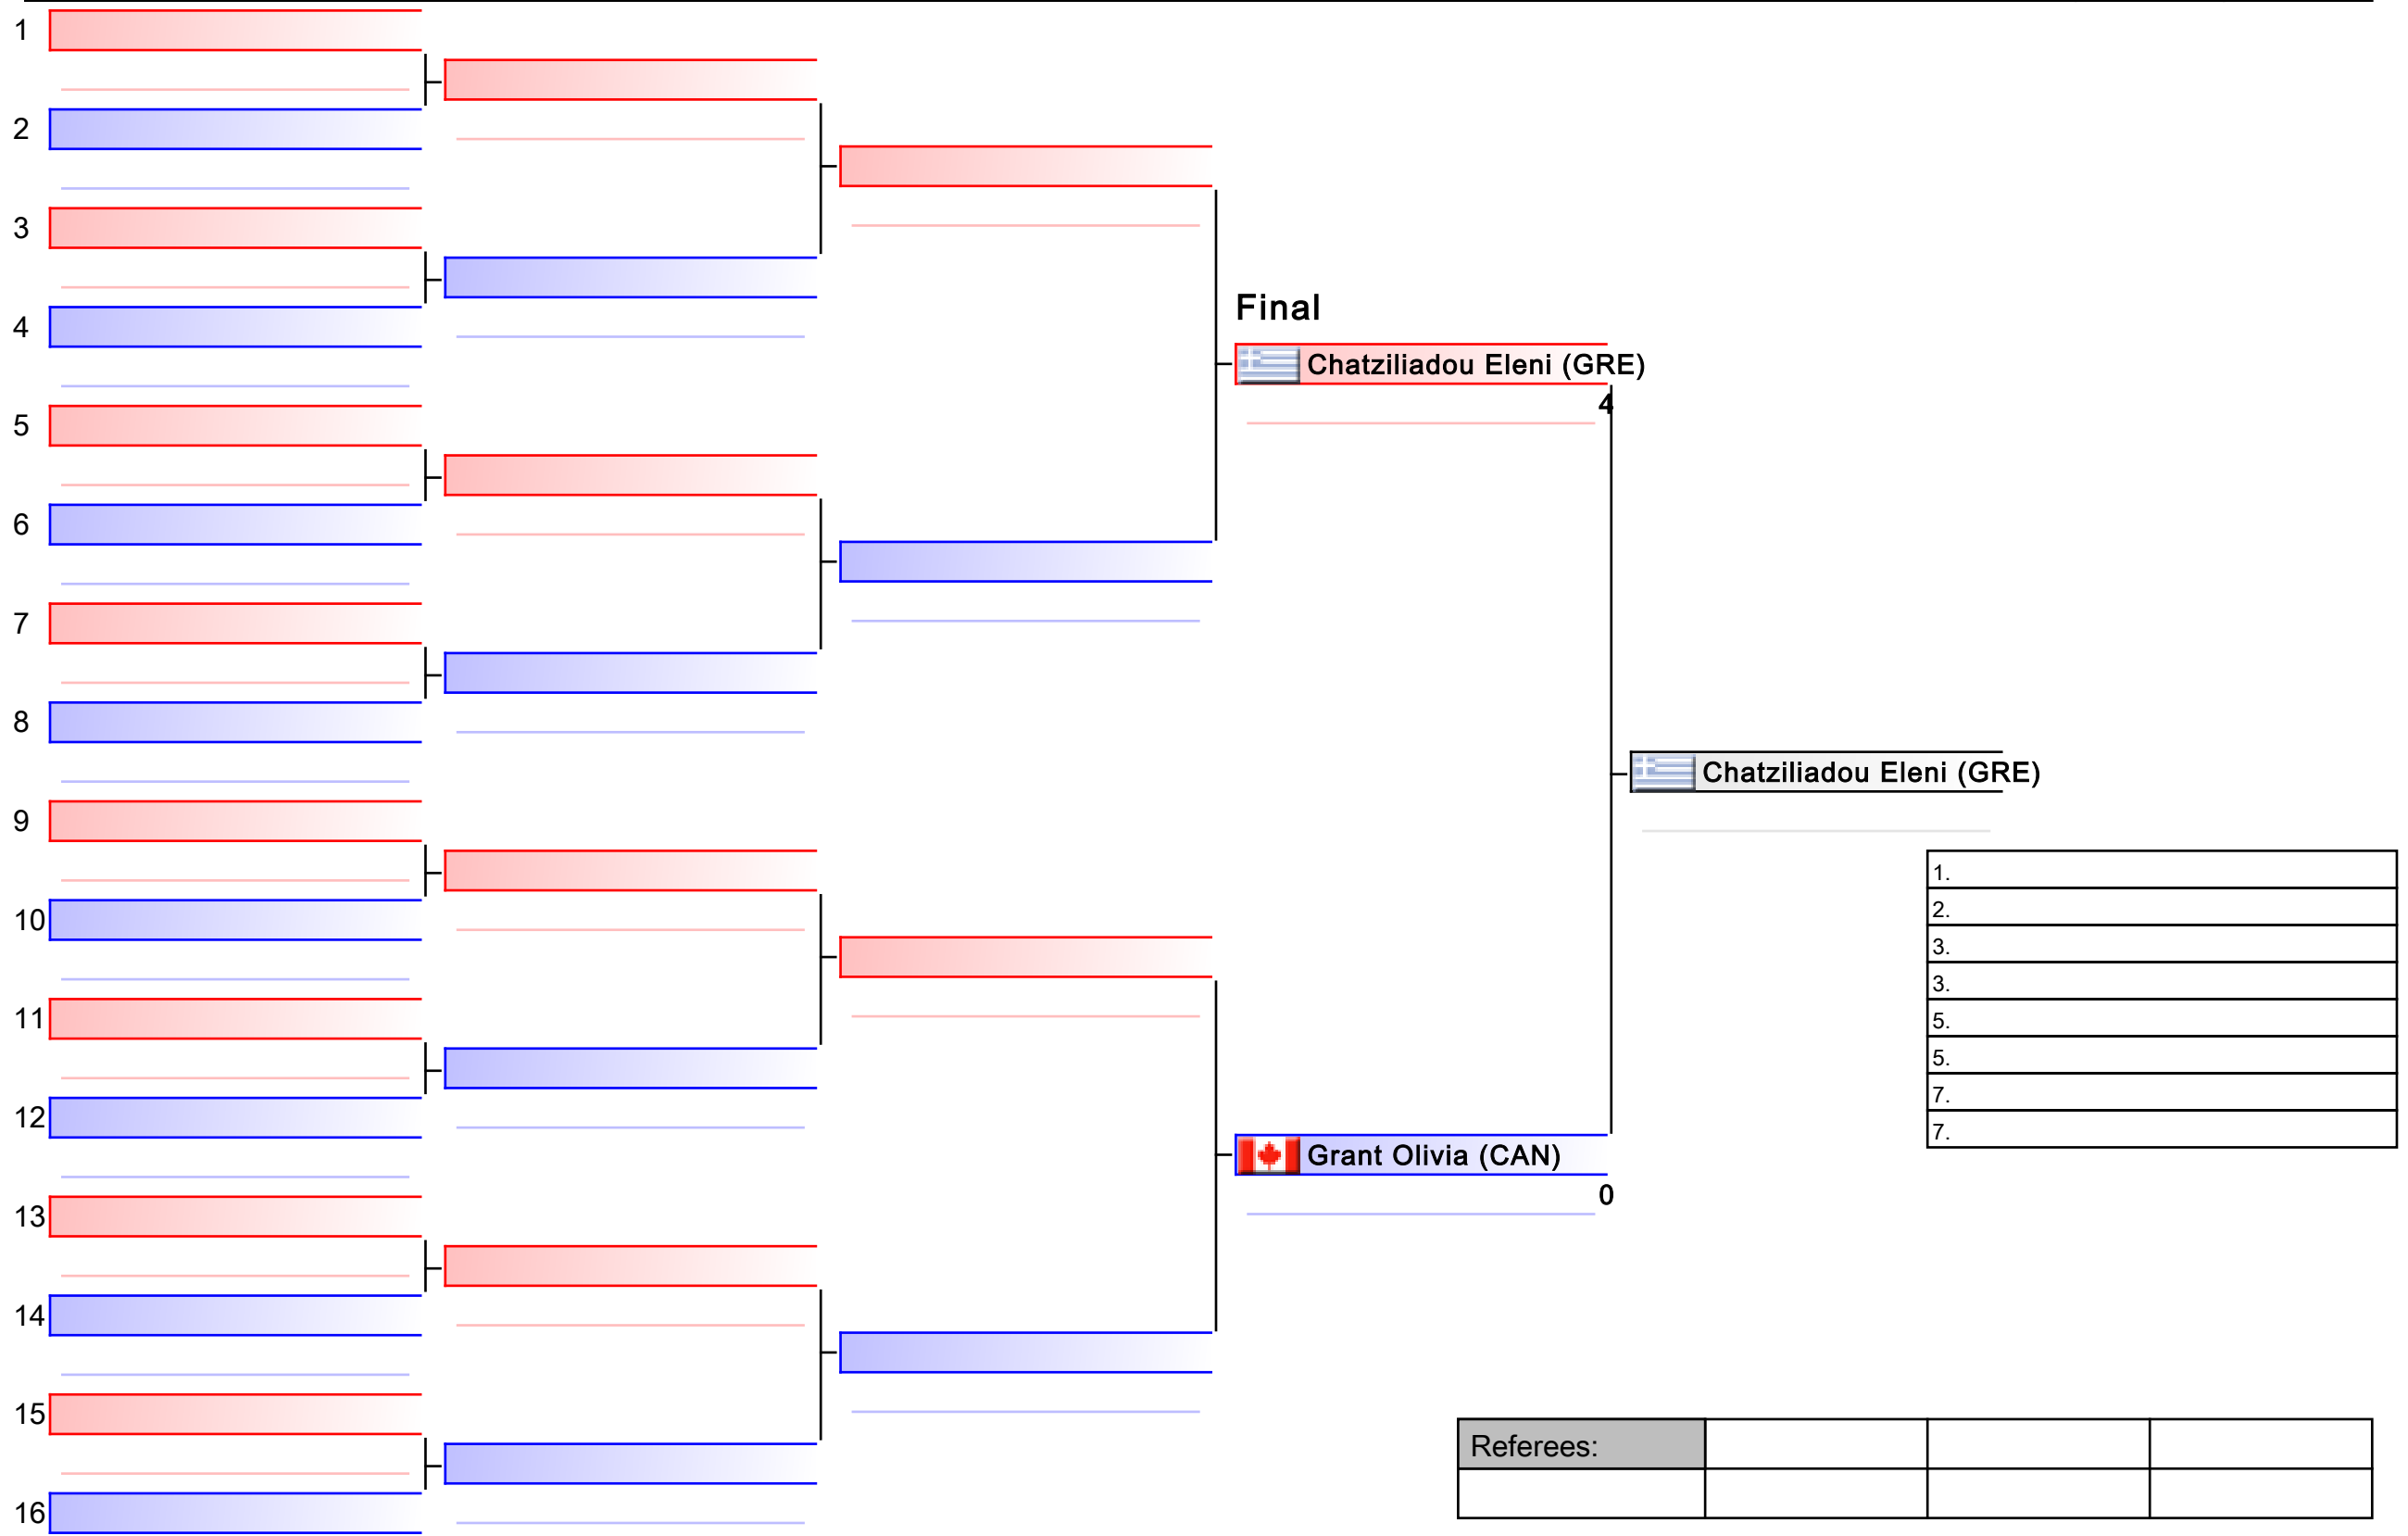

| |
|----|
| 1. |
| 2. |
| 3. |
| 3. |
| 5. |
| 5. |
| 7. |
| 7. |

| | | | |
|-----------|--|--|--|
| Referees: | | | |
| | | | |

Pool winner-Kumite Individual female Seniors -50

Karate1 - Istanbul 2011

Tatami