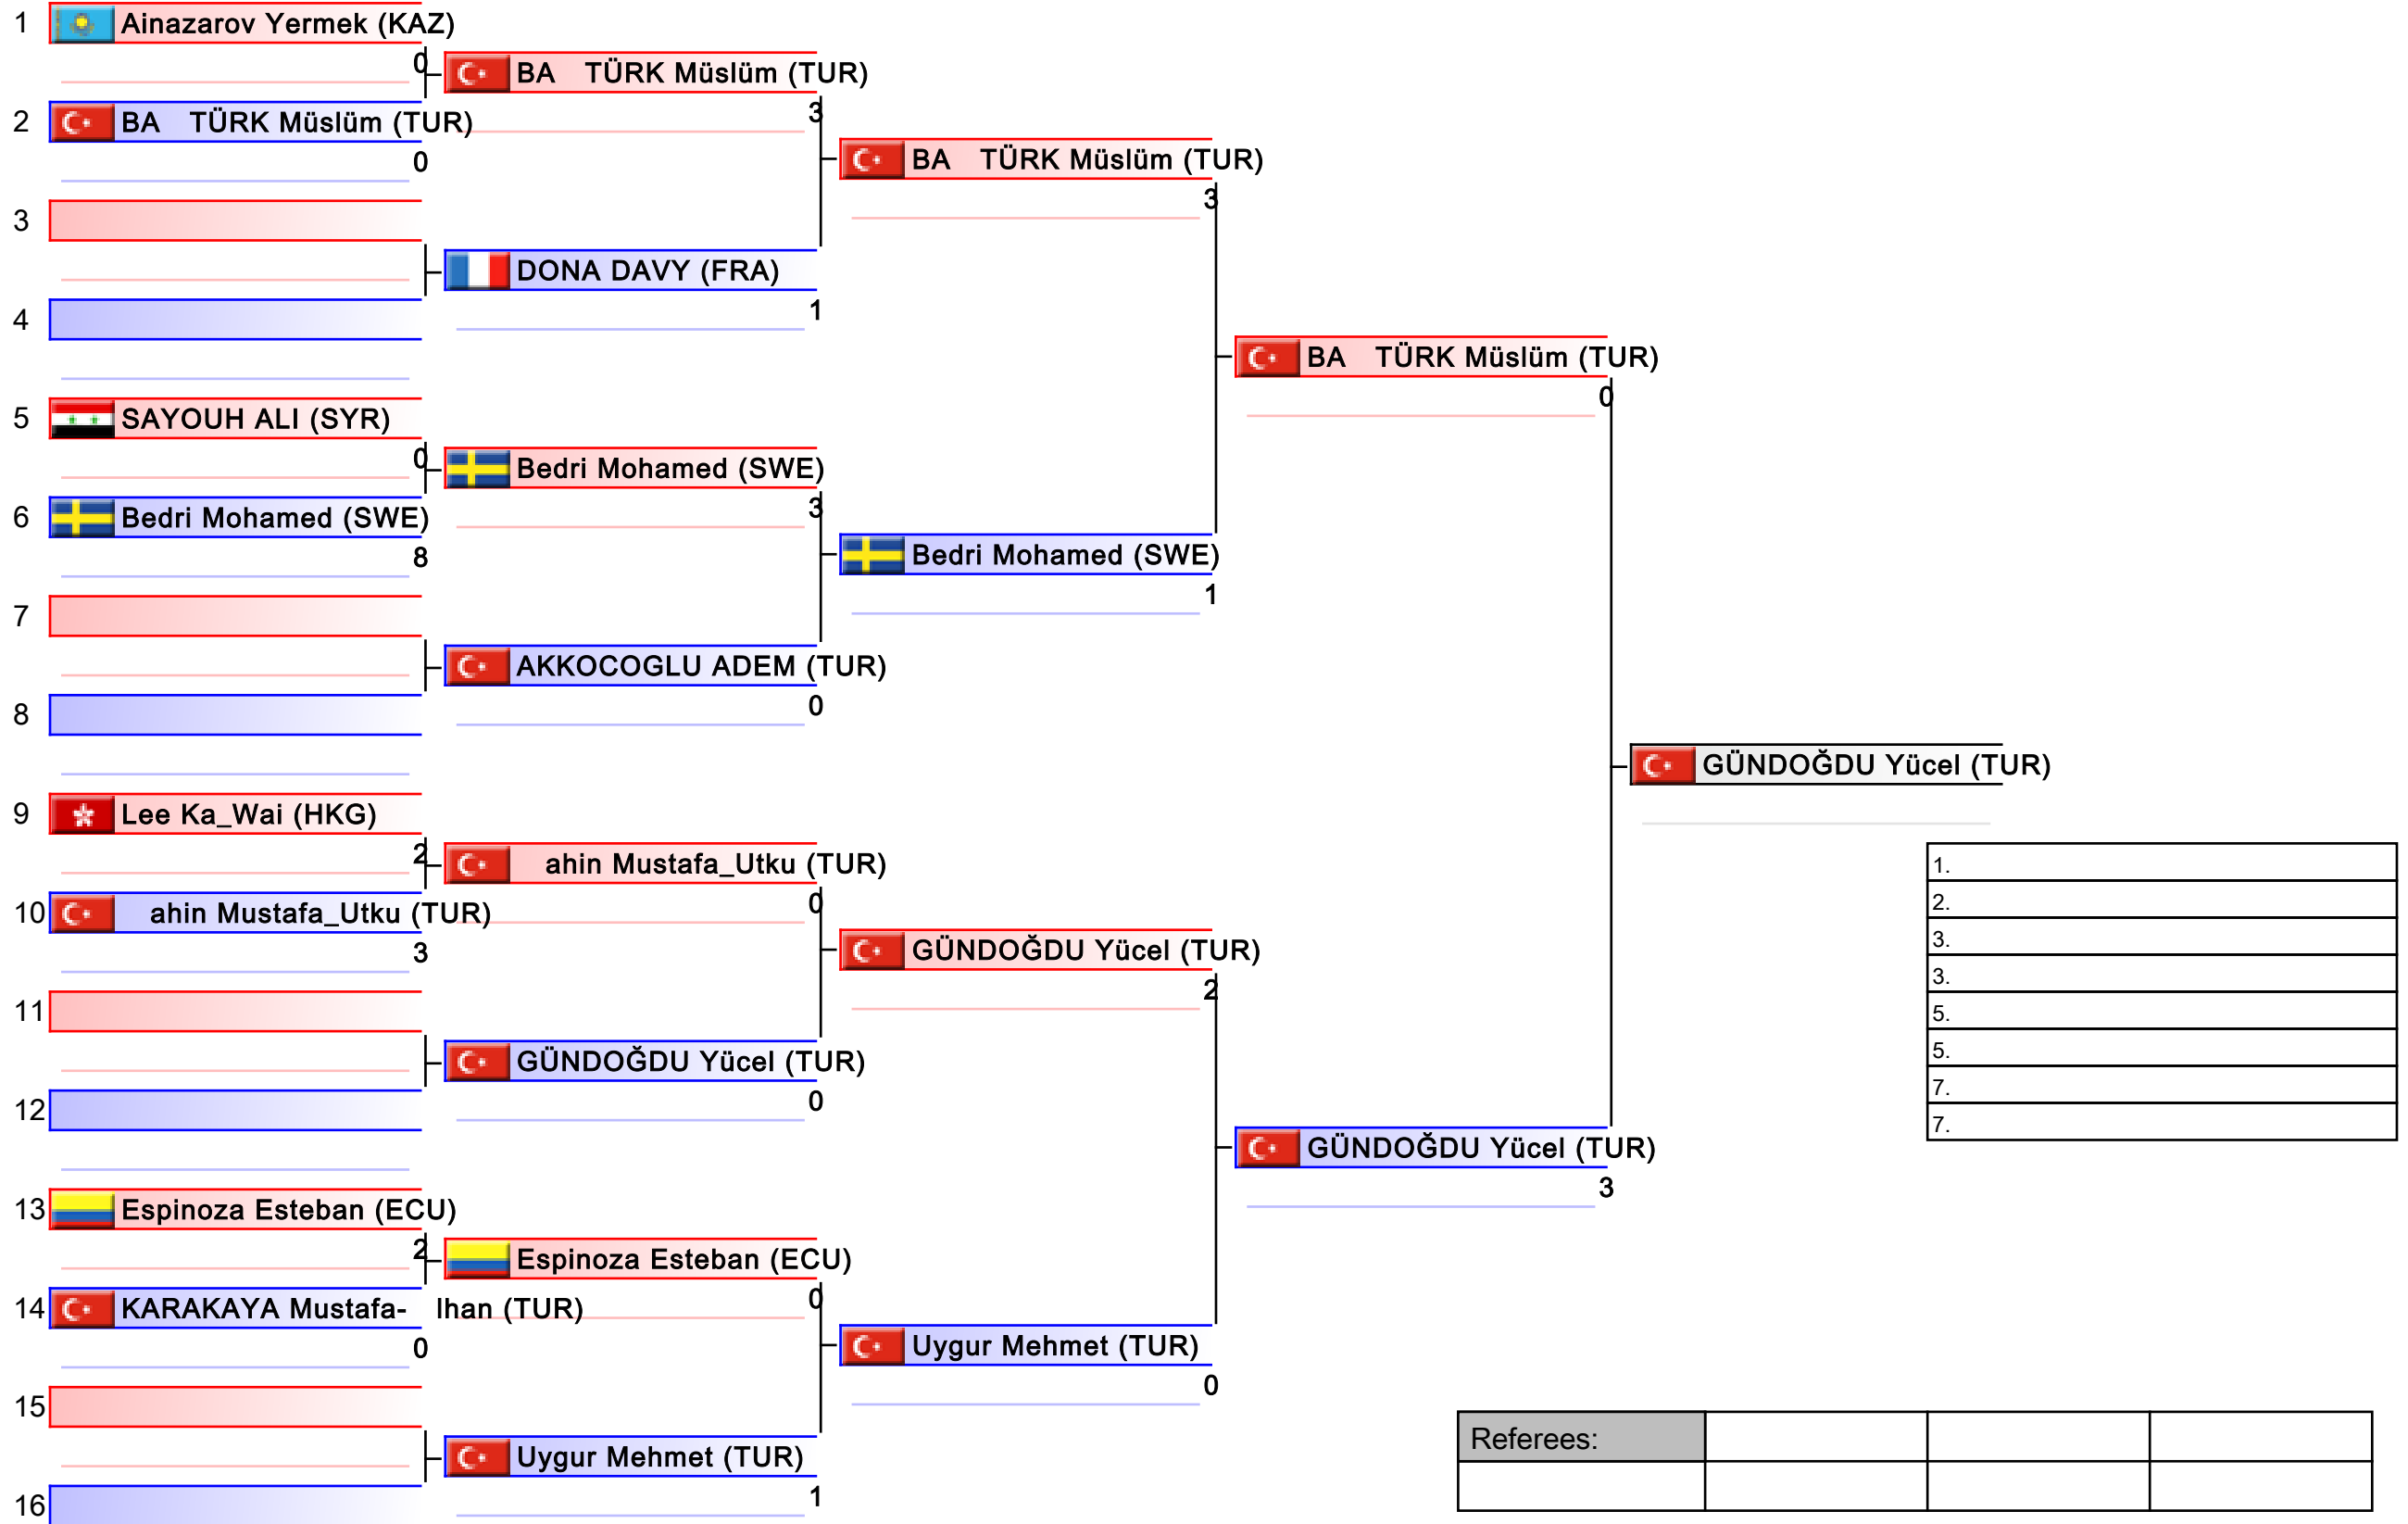

Kumite Individual male Seniors -75

Karate1 - Istanbul 2011

Tatami
3

Pool
3/4

1.
2.
3.
3.
5.
5.
7.
7.