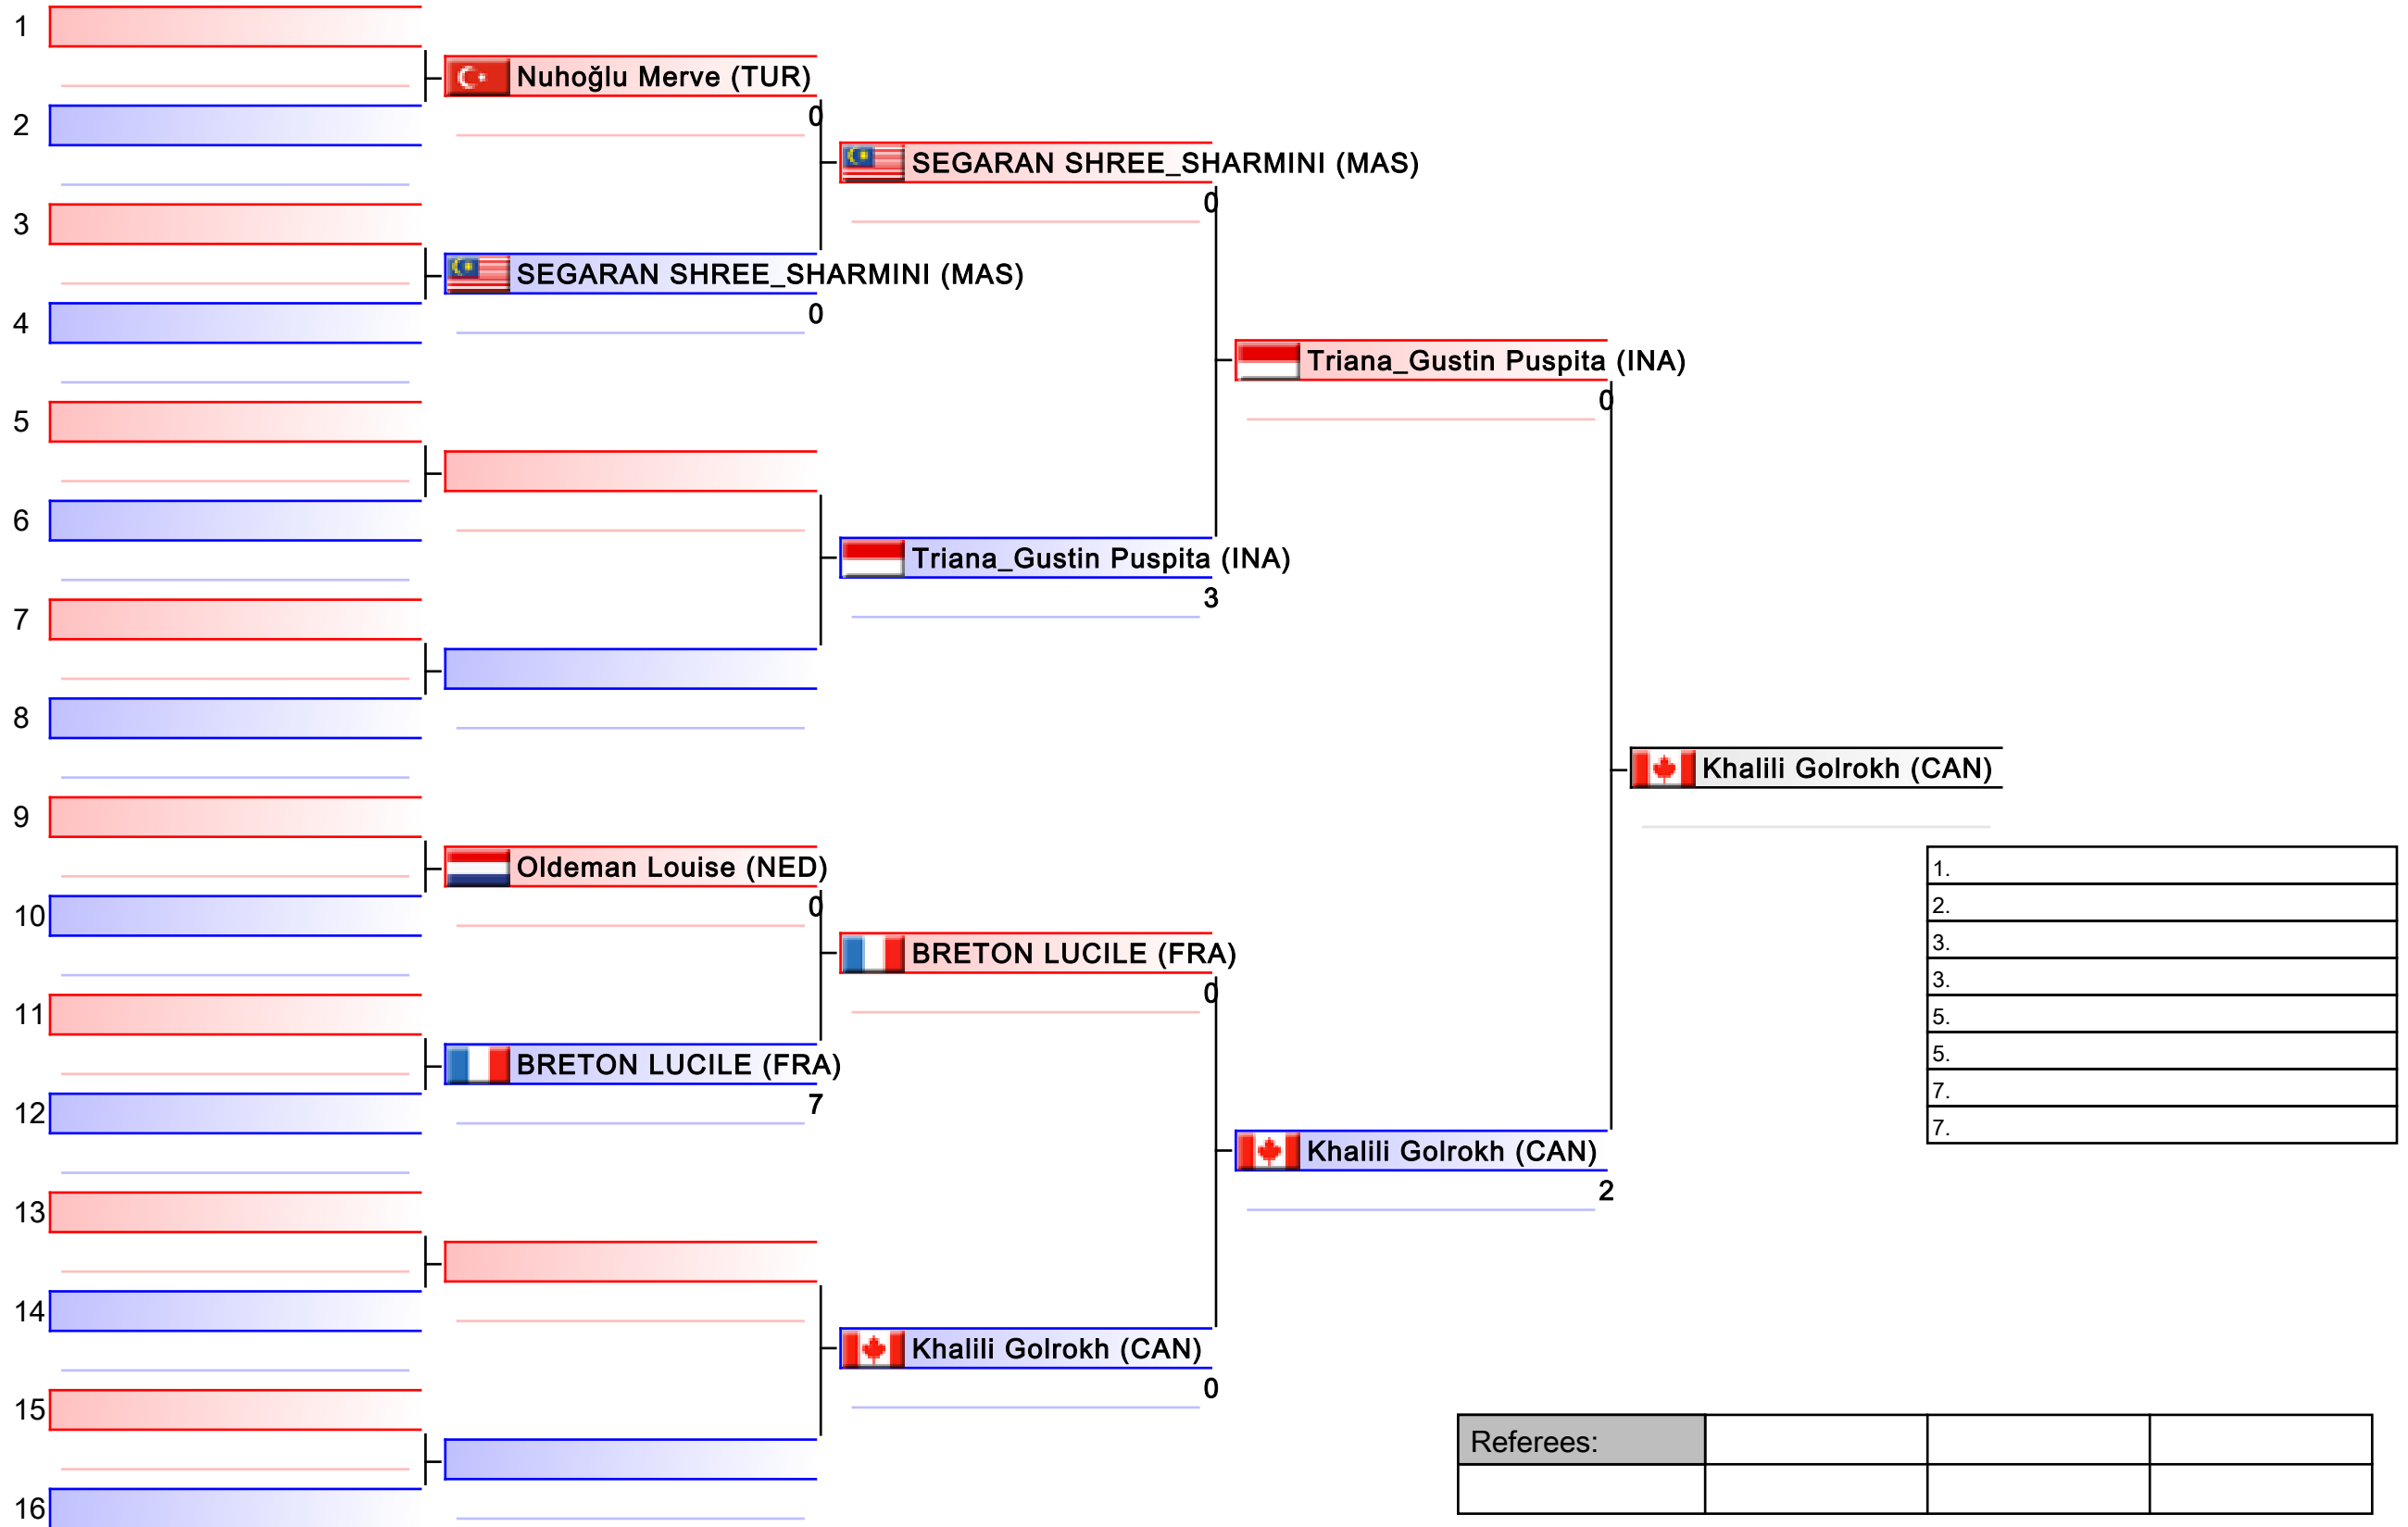

Kumite Individual female Seniors -61

Karate1 - Istanbul 2011

Tatami

Pool
4/4

1.
2.
3.
3.
5.
5.
7.
7.

Referees: