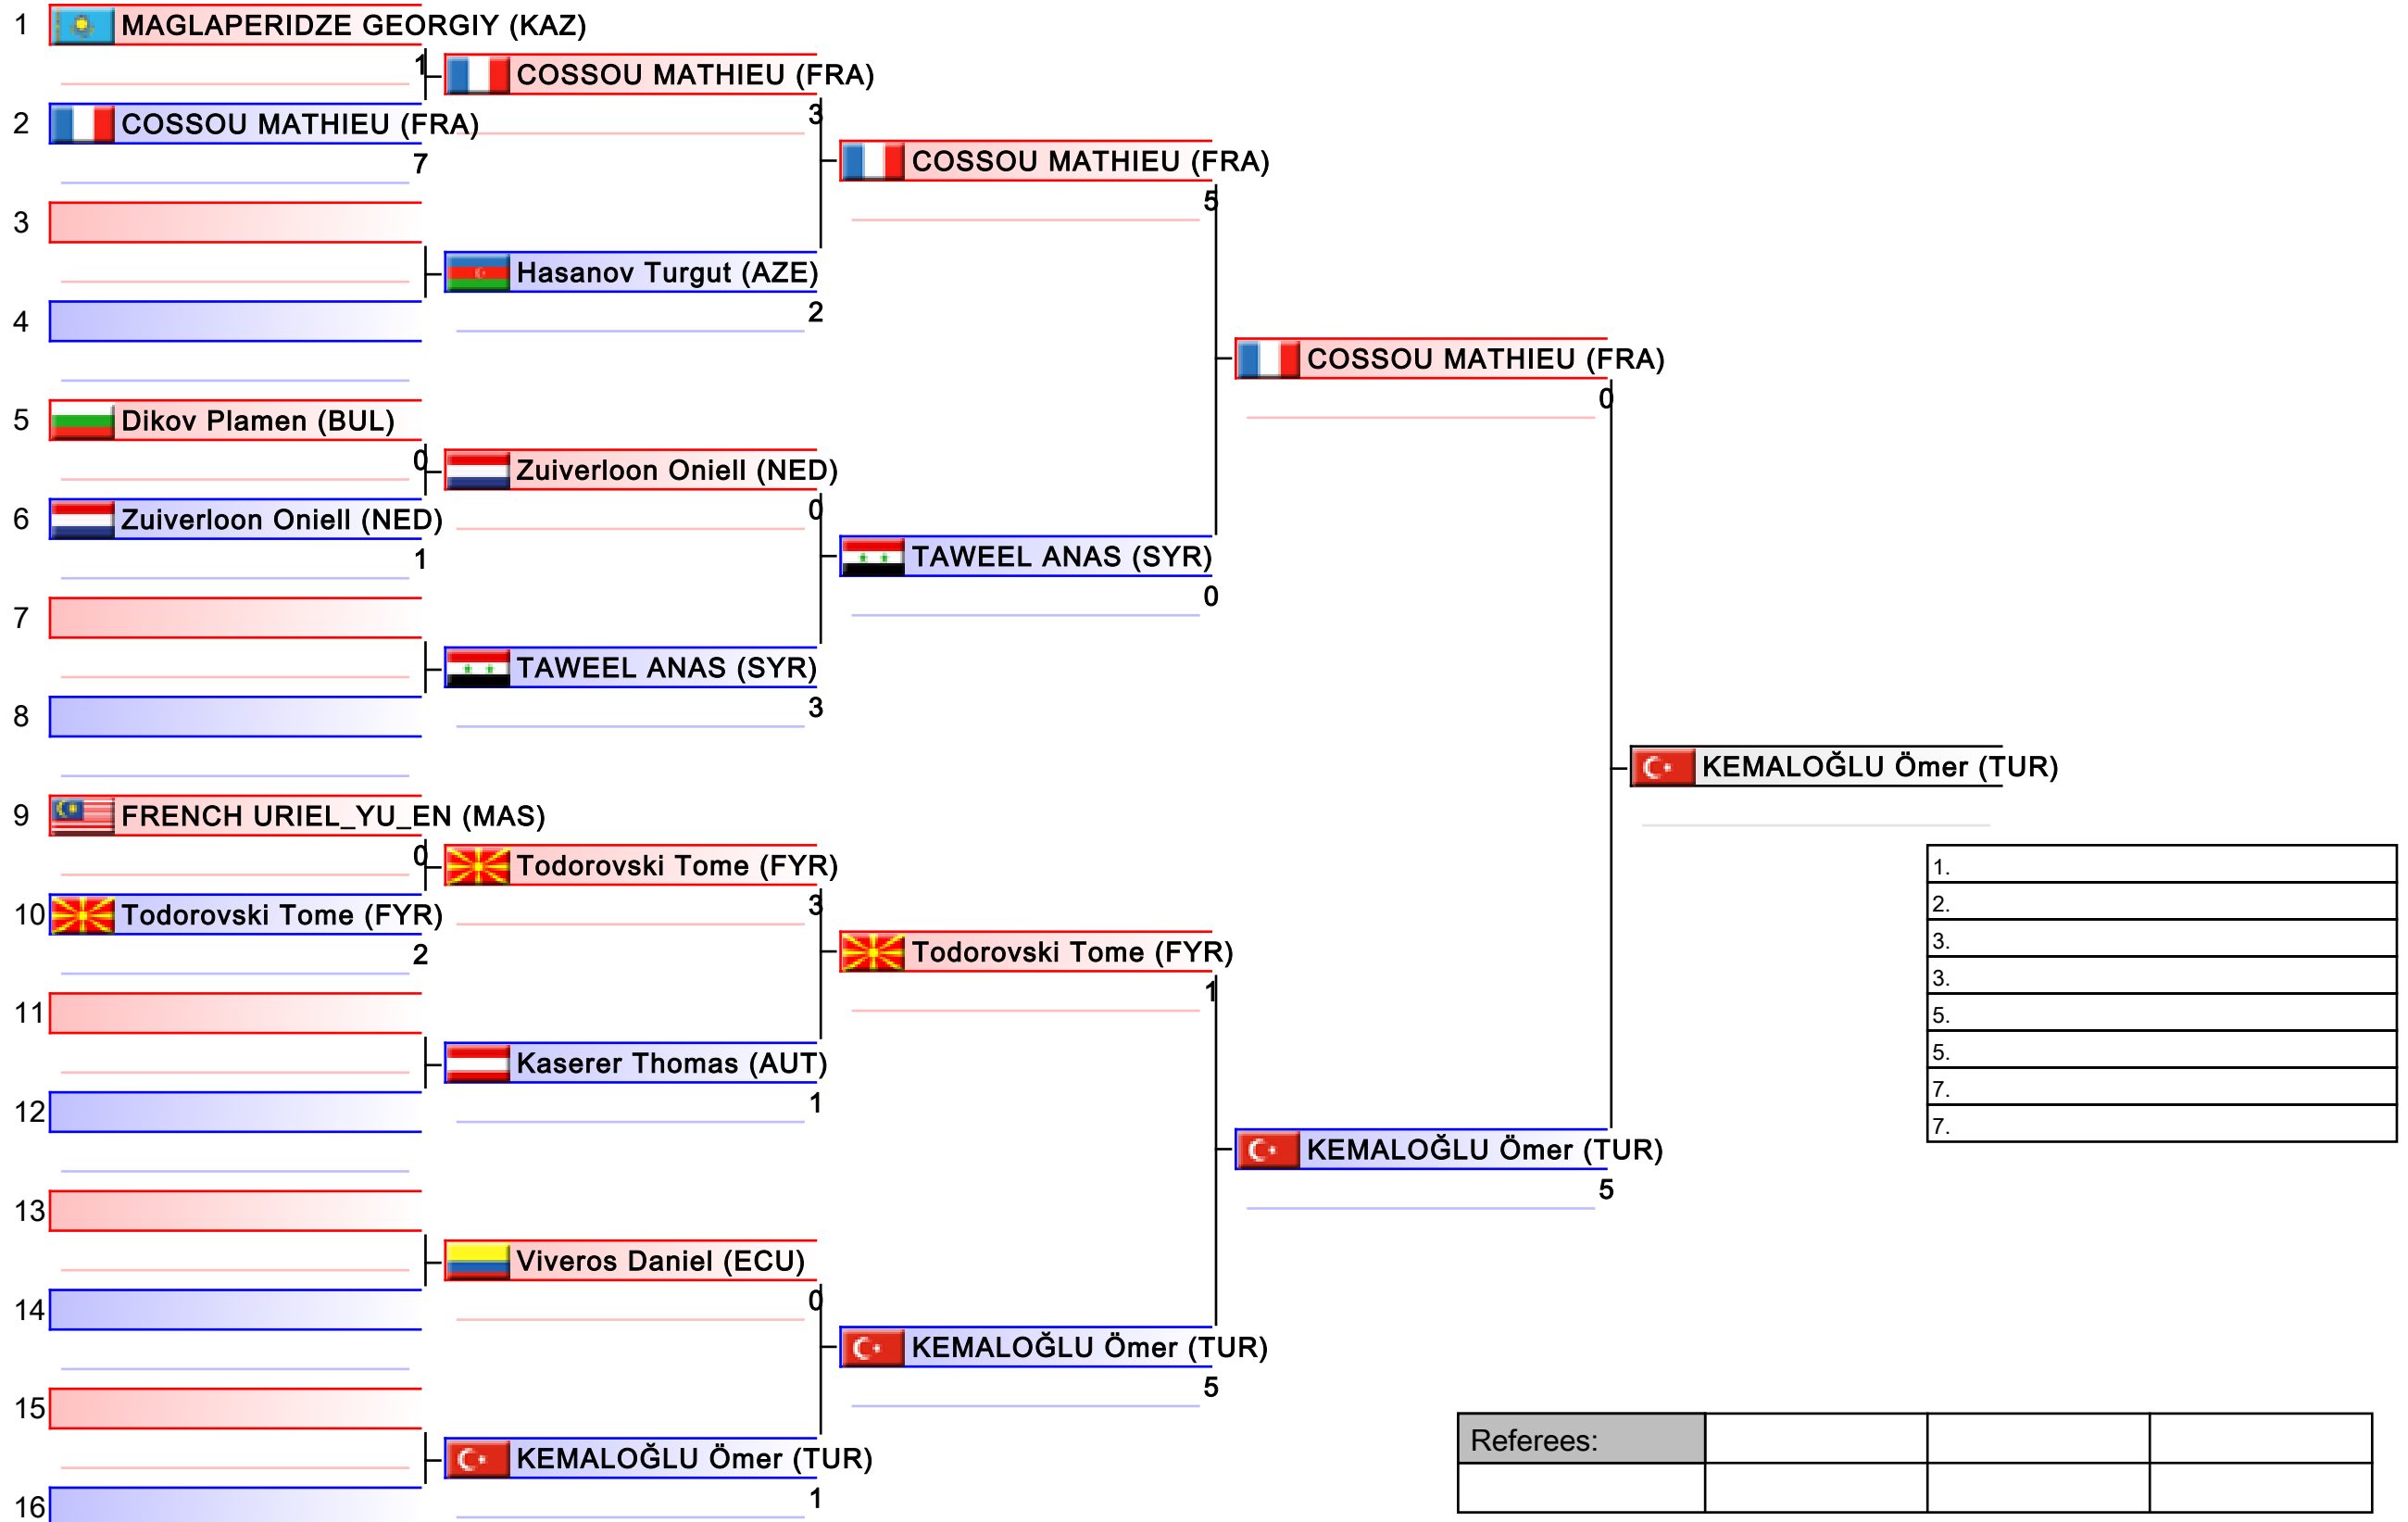

| |
|----|
| 1. |
| 2. |
| 3. |
| 3. |
| 5. |
| 5. |
| 7. |
| 7. |

| | | | |
|-----------|--|--|--|
| Referees: | | | |
| | | | |

Kumite Individual male Seniors -67

Karate1 - Istanbul 2011

Tatami
4

Pool
4/4