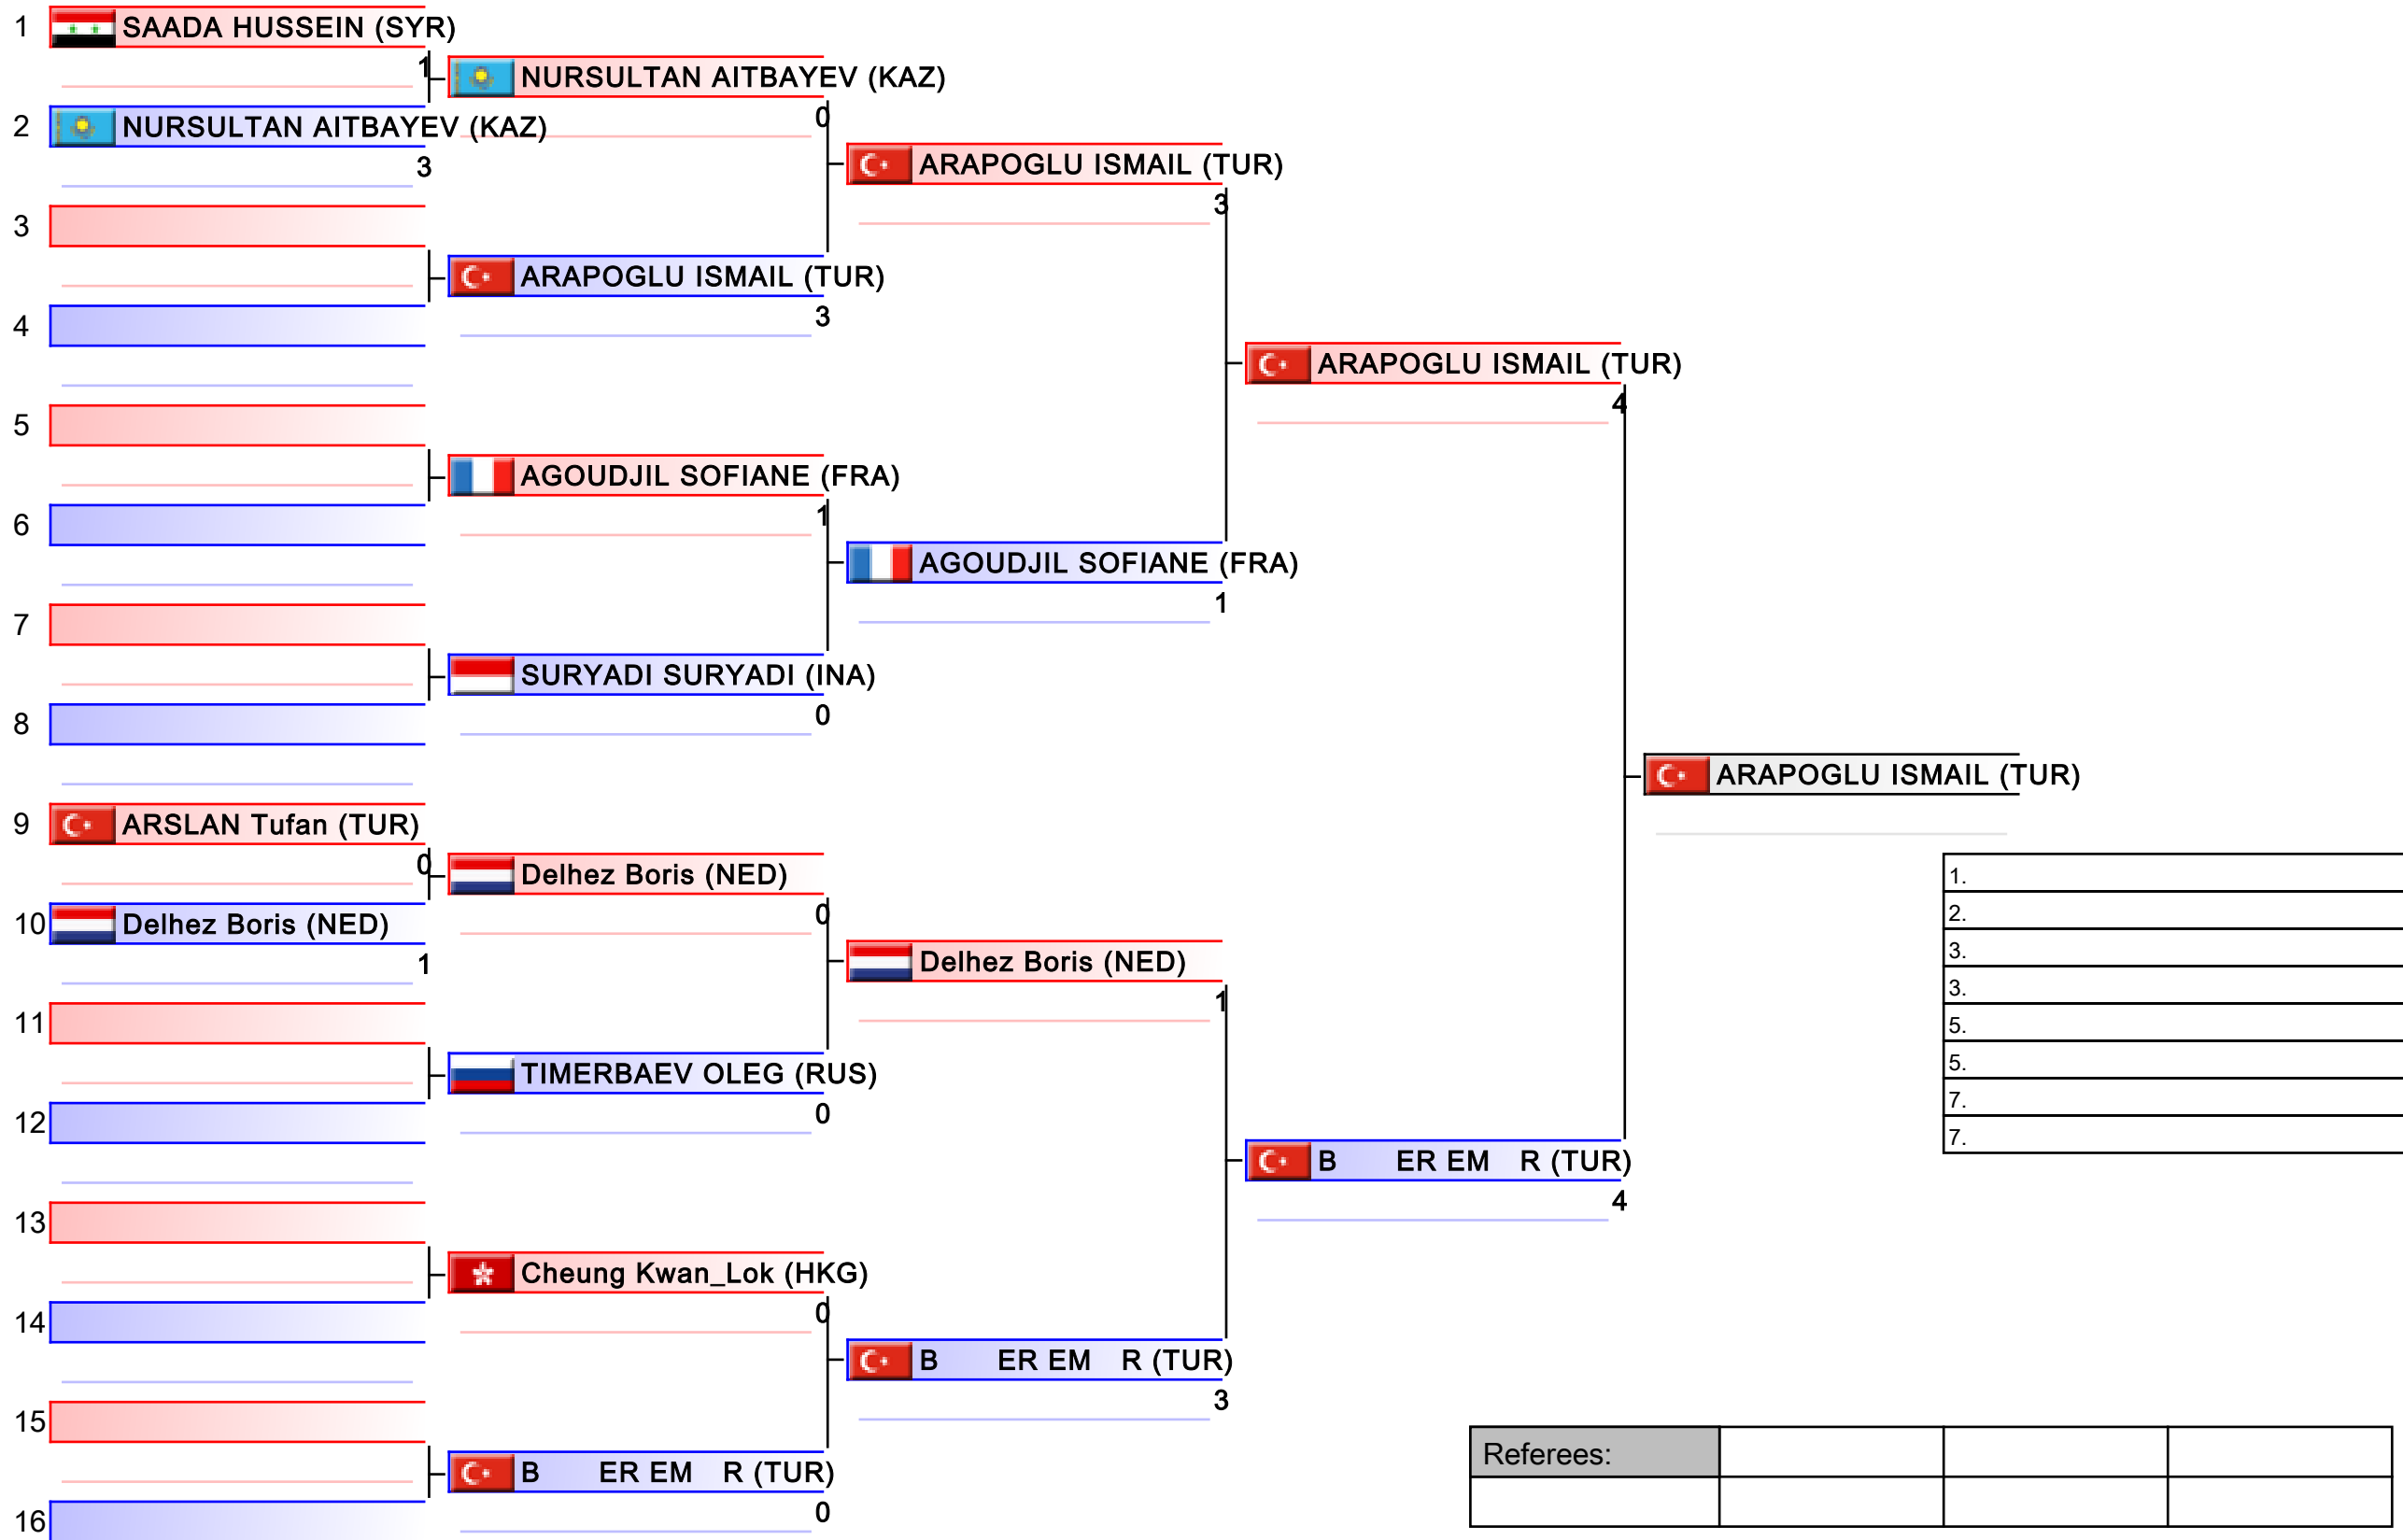

Kumite Individual male Seniors -60

Karate1 - Istanbul 2011

Tatami
2

Pool
2/4