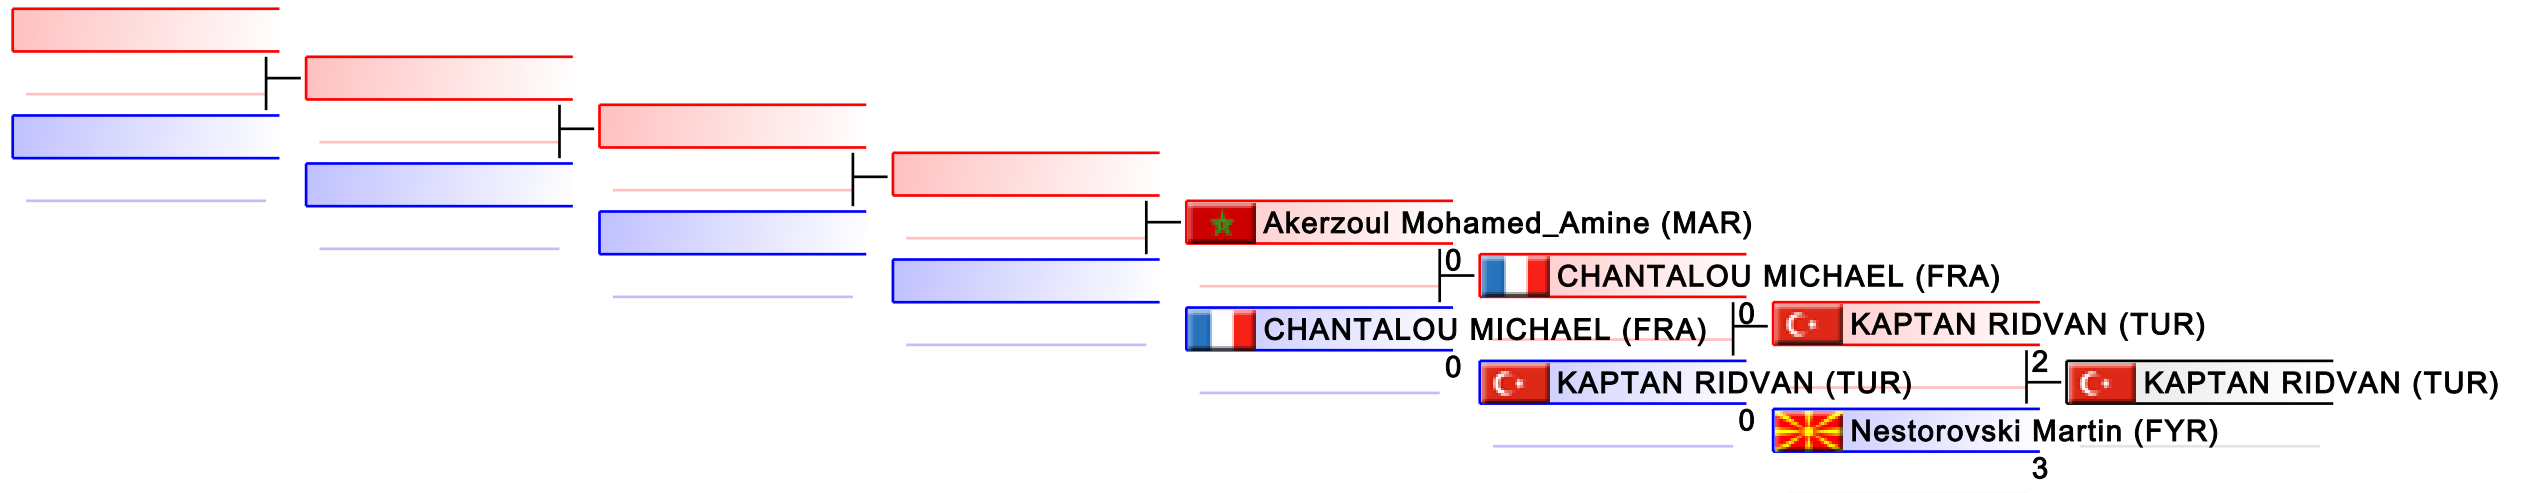

Kumite Individual male Seniors +84(Pool 3,4)

Karate1 - Istanbul 2011

(c)sportdata GmbH & Co KG 2000-2011(2011-09-21 02:34) -WKF Approved- v 7.3.1 build 1 License: SDD_RBreiteneder_AUT (expire 2014-08-09)

Tatami
2

Pool