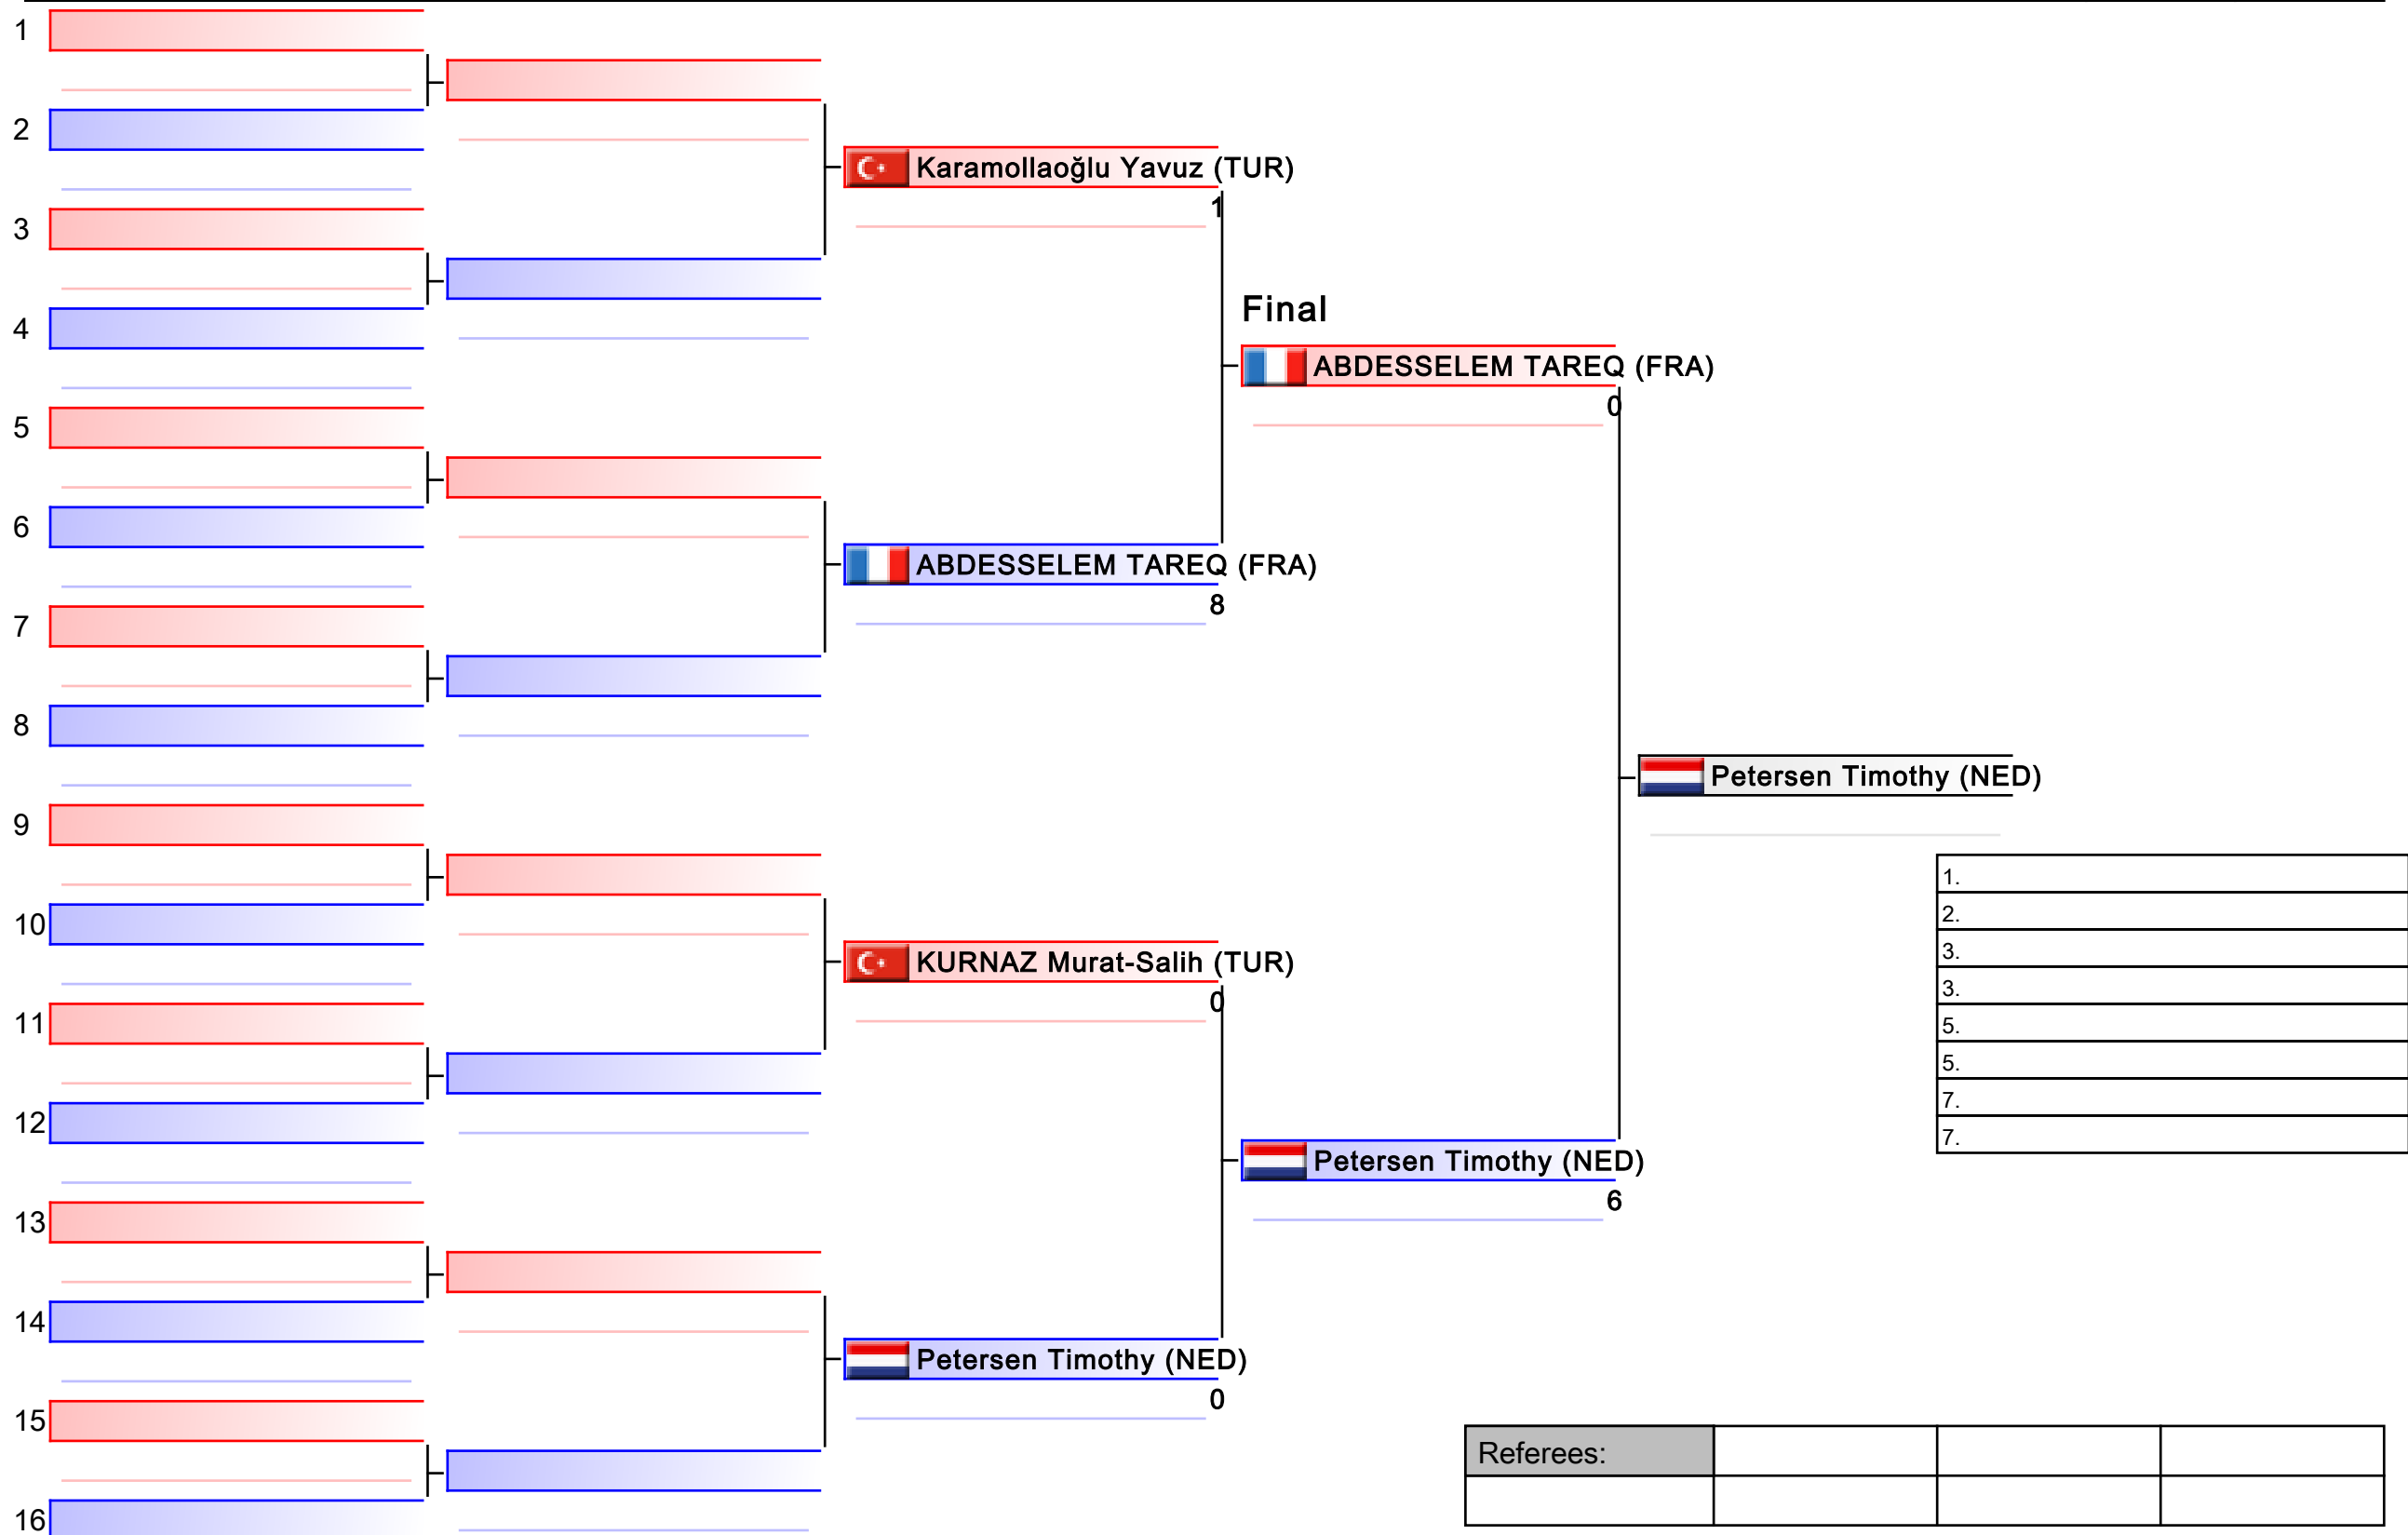

Tatami

Pool
1/1

Pool winner-Kumite Individual male Seniors -84

Karate1 - Istanbul 2011

Tatami

Pool
1/1

Kata Individual female Sen(Pool 1)

Karate1 - Istanbul 2011