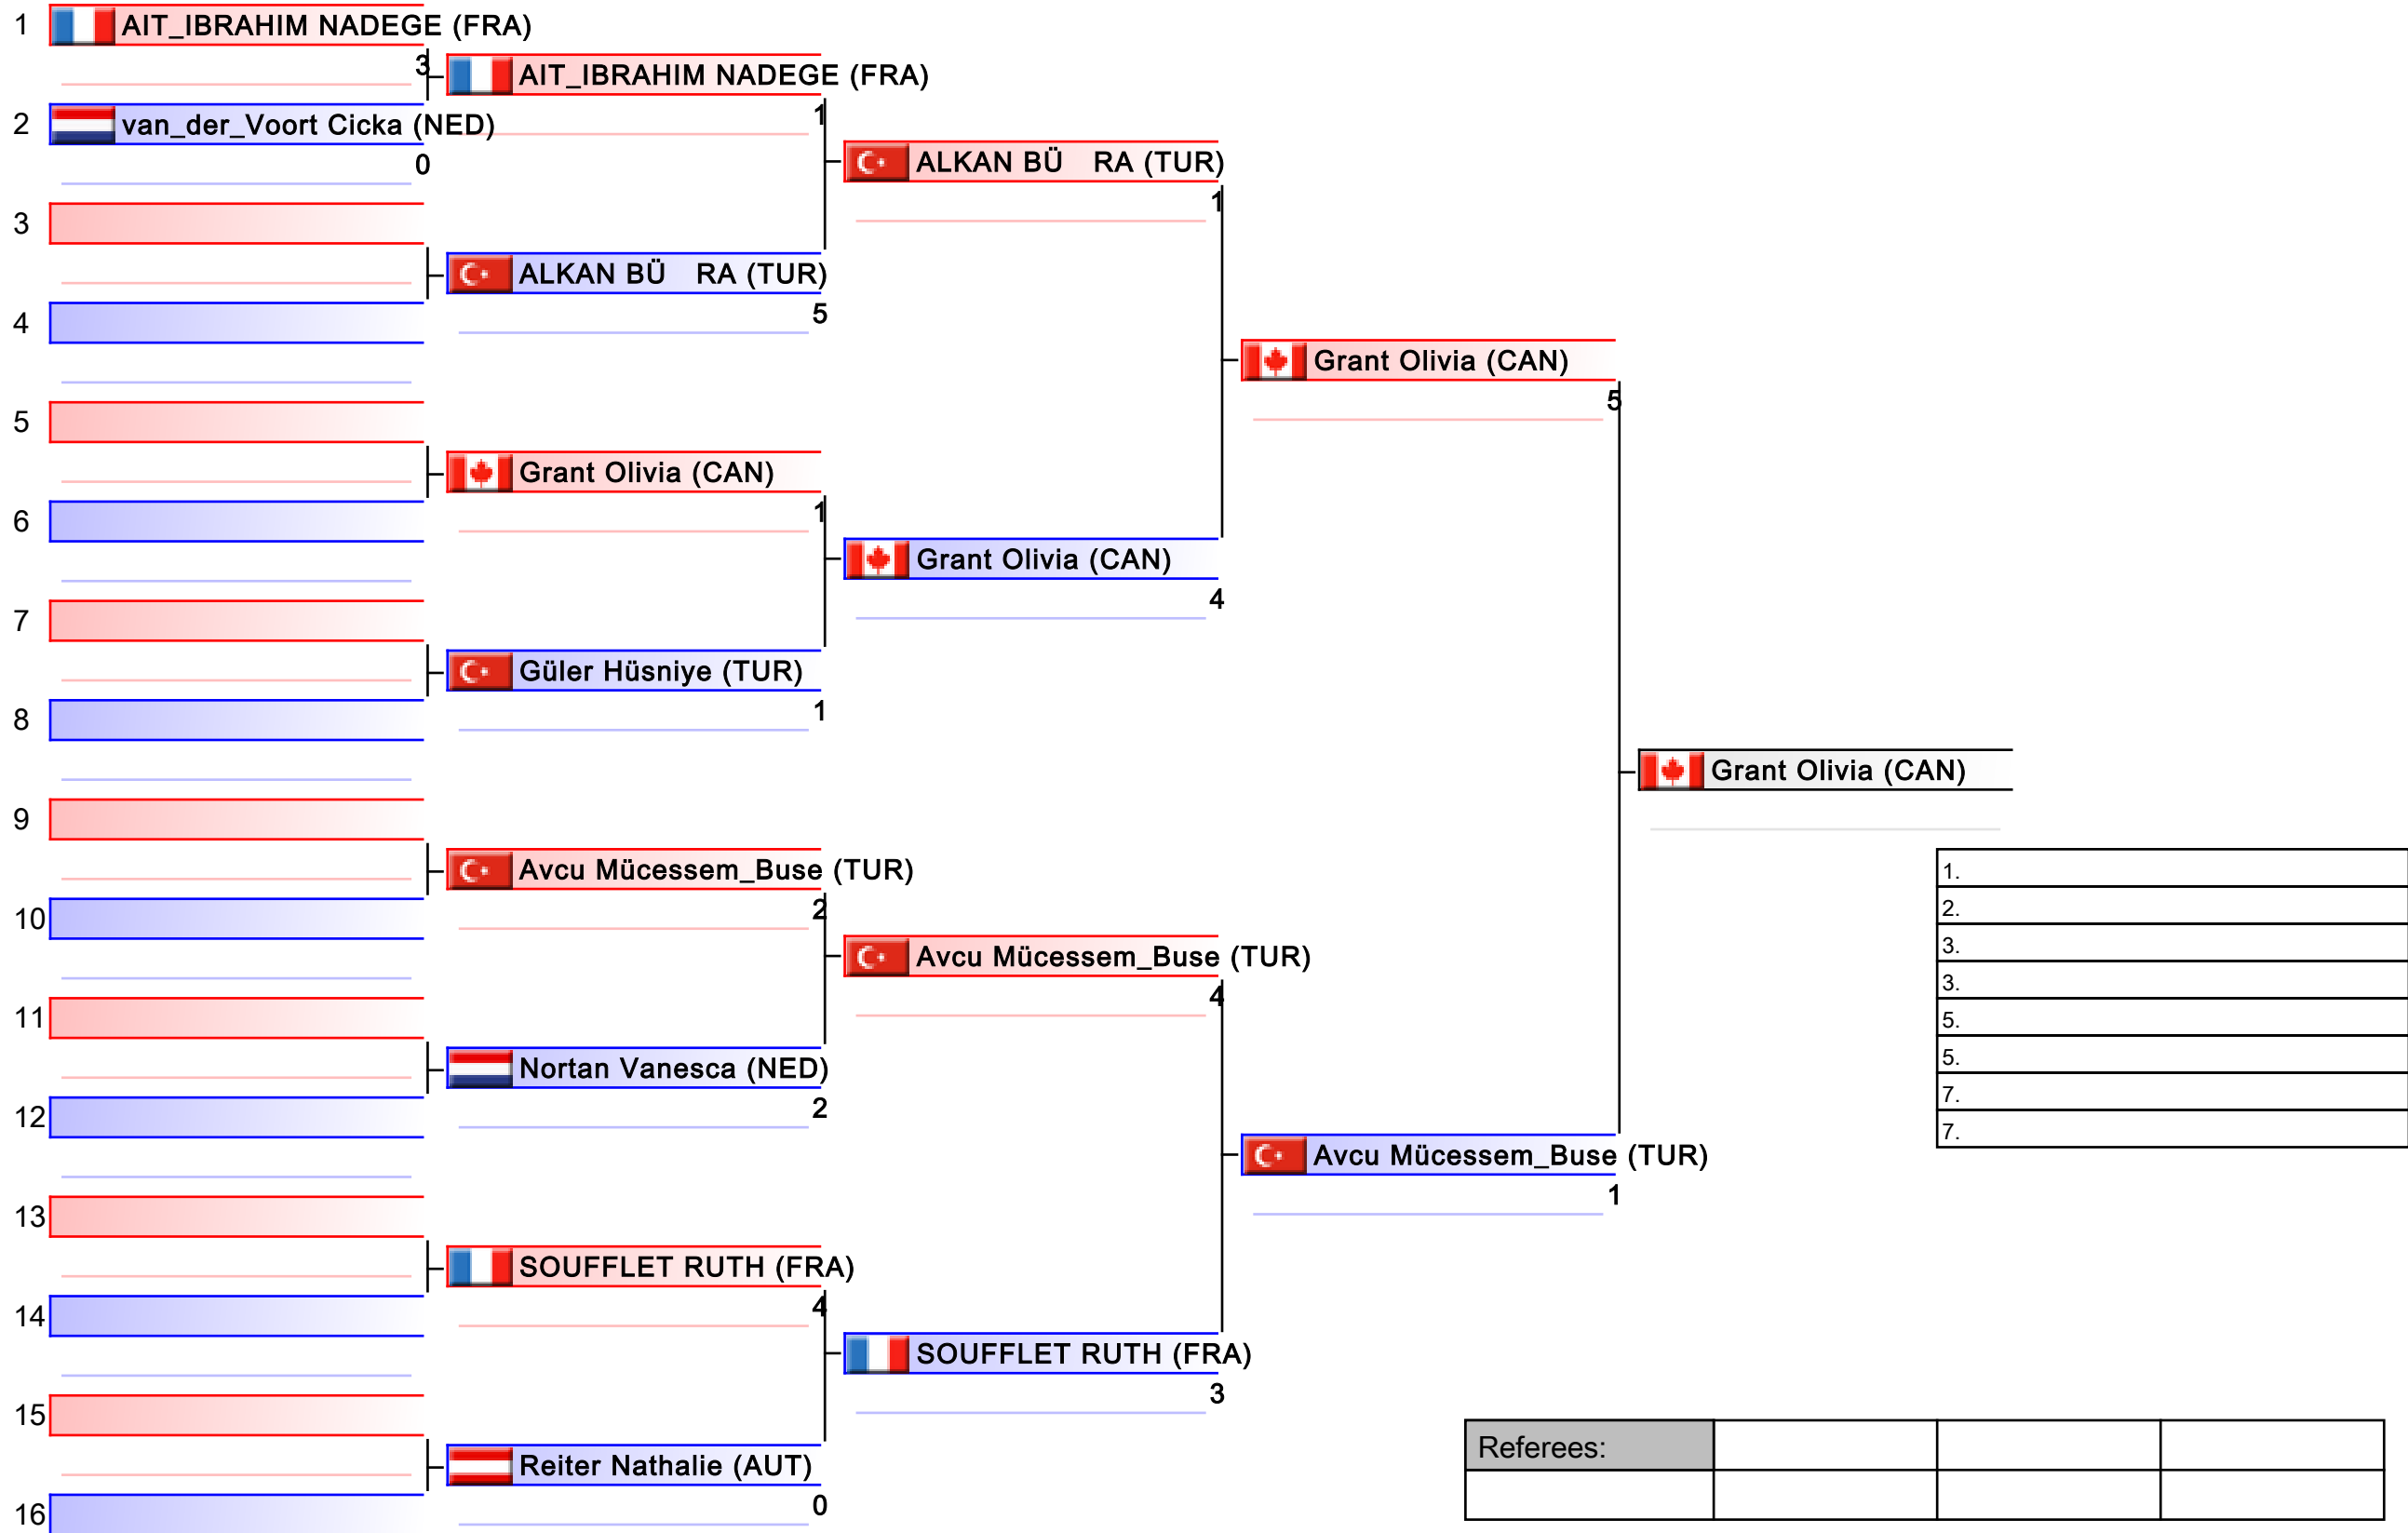

Karate1 - Istanbul 2011

Tatami
1

Pool
1/2

| |
|----|
| 1. |
| 2. |
| 3. |
| 3. |
| 5. |
| 5. |
| 7. |
| 7. |

Kumite Individual female Seniors +68

Karate1 - Istanbul 2011

Tatami
3

Pool
2/2