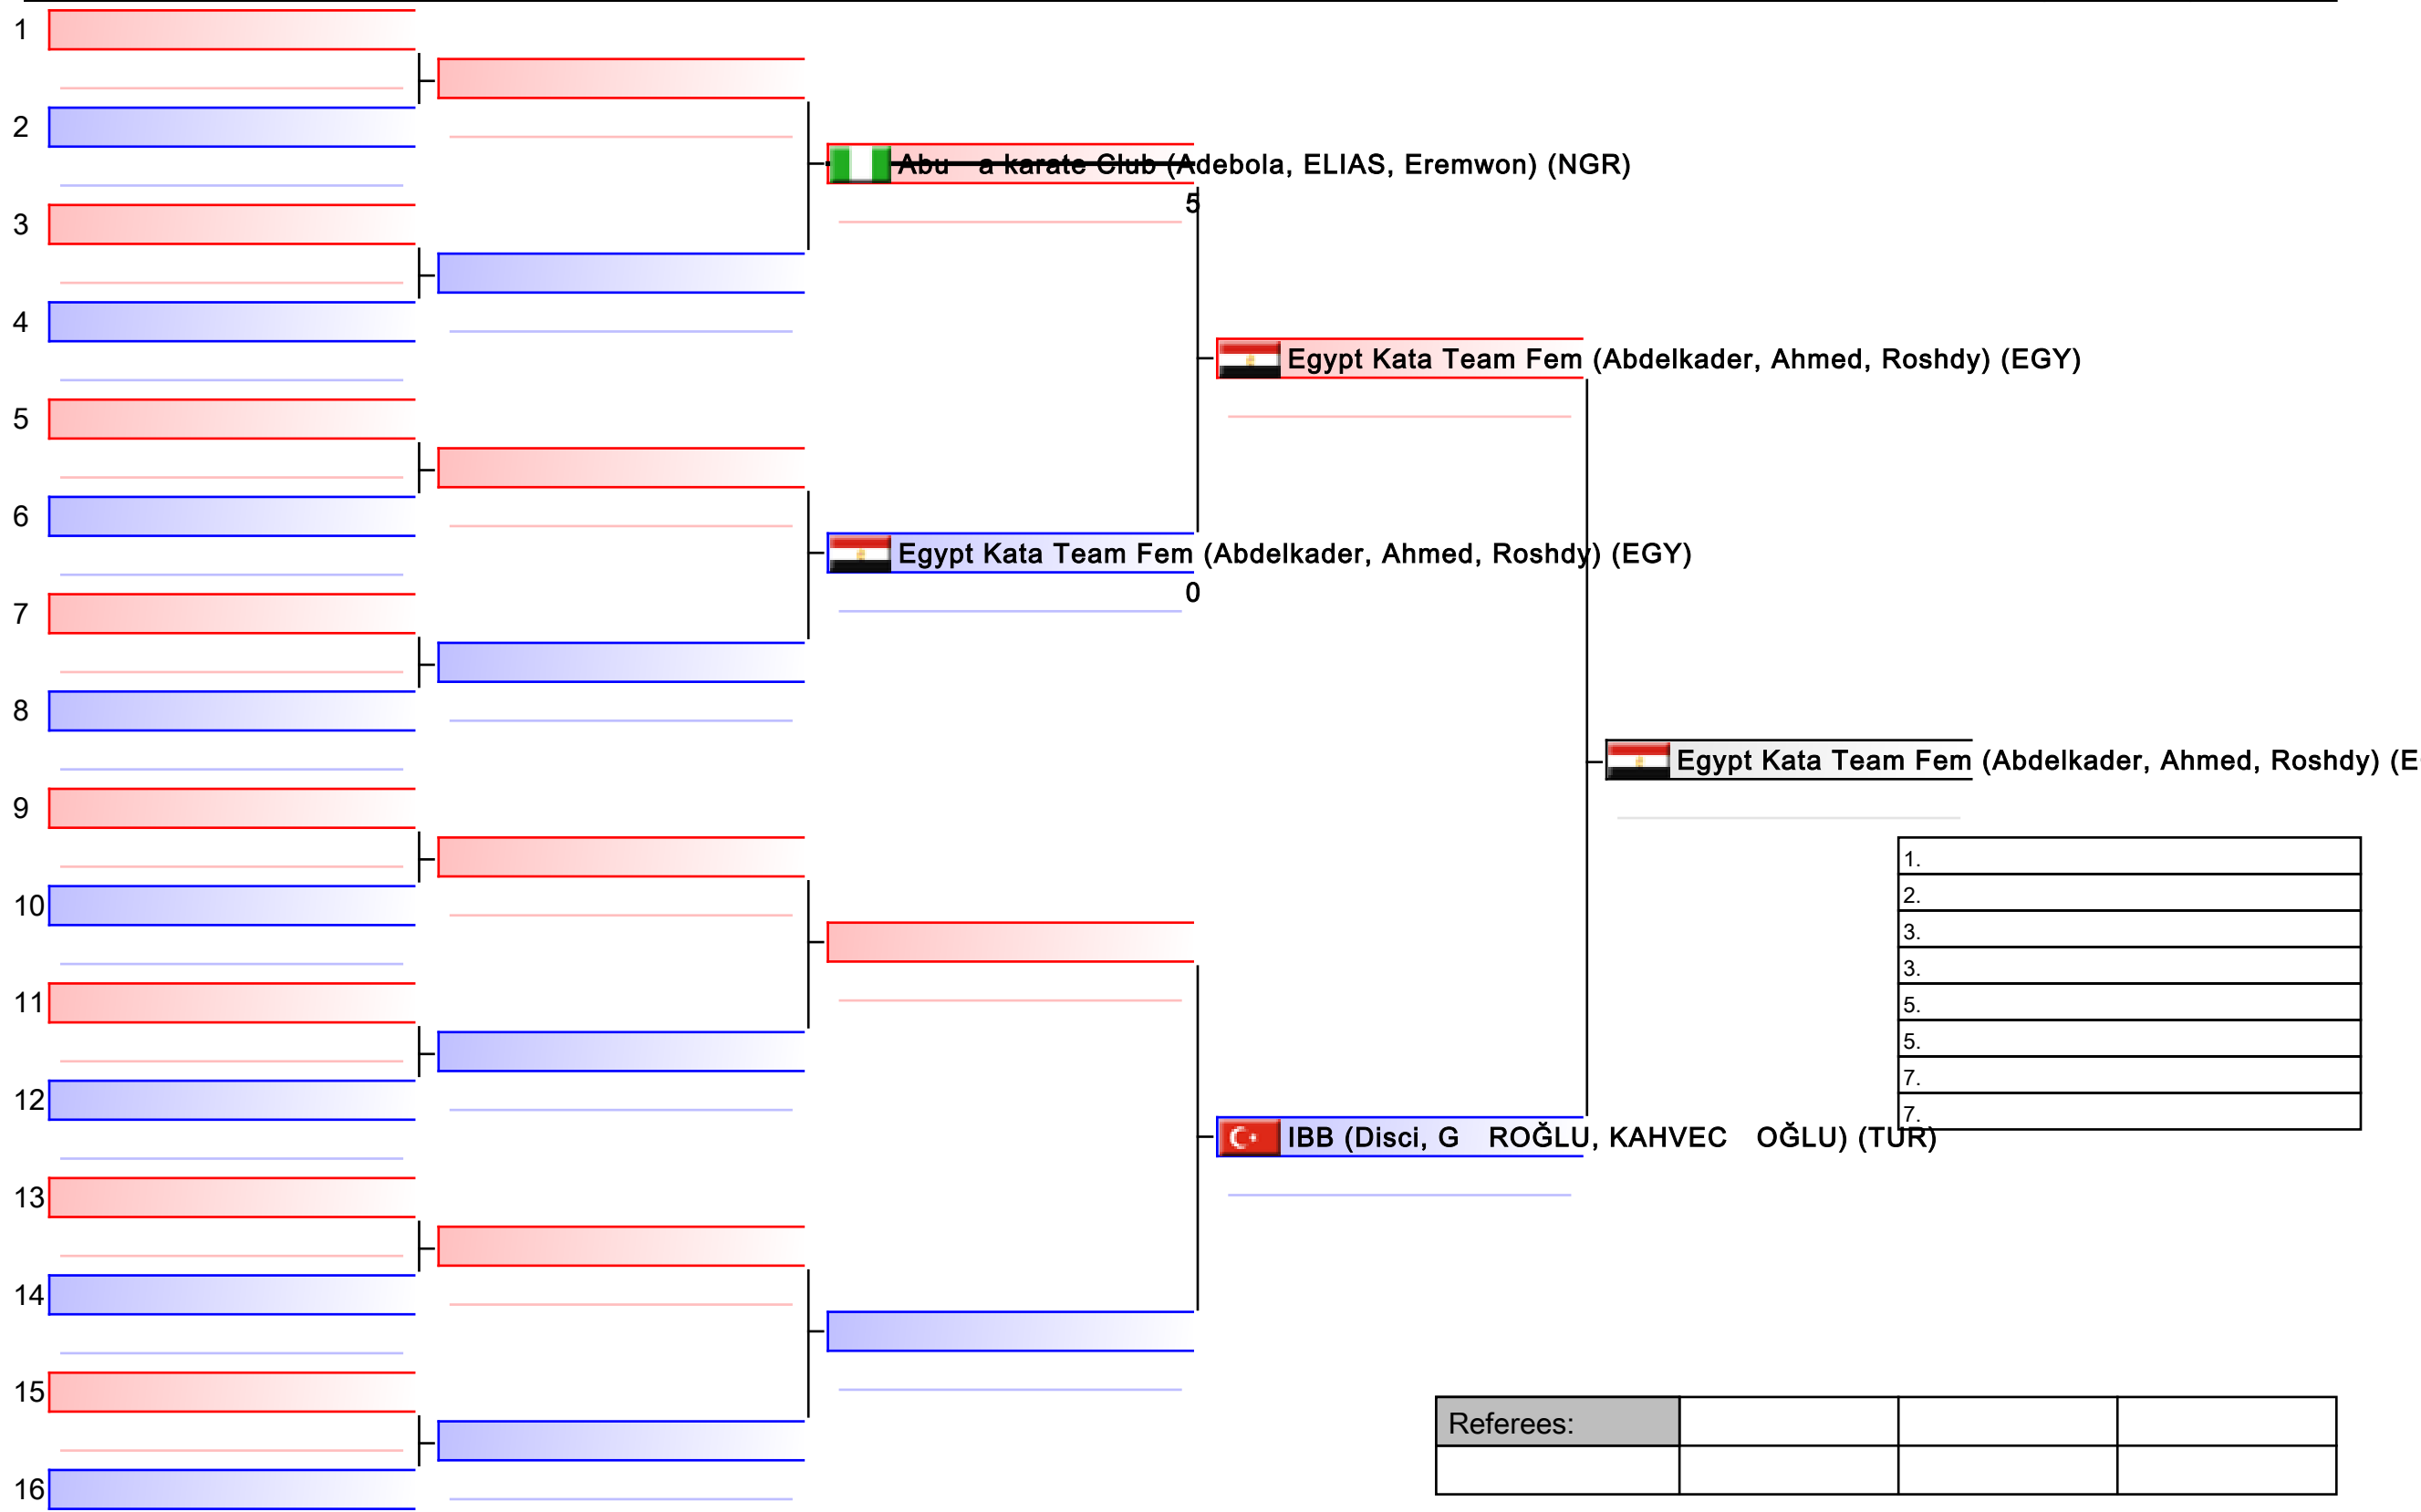

Kata Team female Sen
Karate1 - Istanbul 2011

Tatami
2

Pool
2/2

1.
2.
3.
3.
5.
5.
7.
7.

Referees: