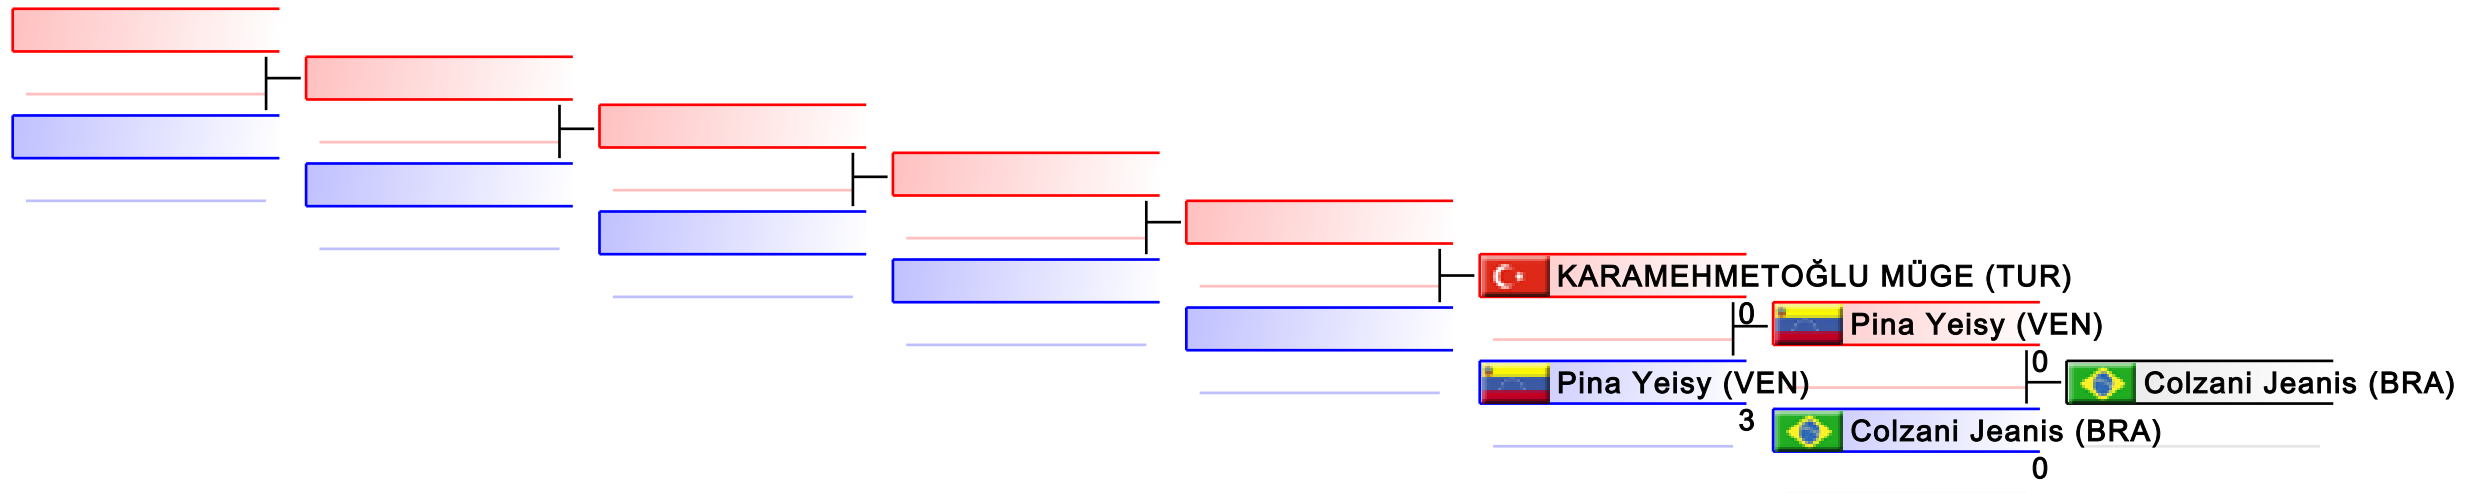

Kumite Individual female Seniors +68(Pool 1)

Karate1 - Istanbul 2011

(c)sportdata GmbH & Co KG 2000-2011(2011-09-21 02:34) -WKF Approved- v 7.3.1 build 1 License: SDD_RBreiteneder_AUT (expire 2014-08-09)

Tatami
1

Pool