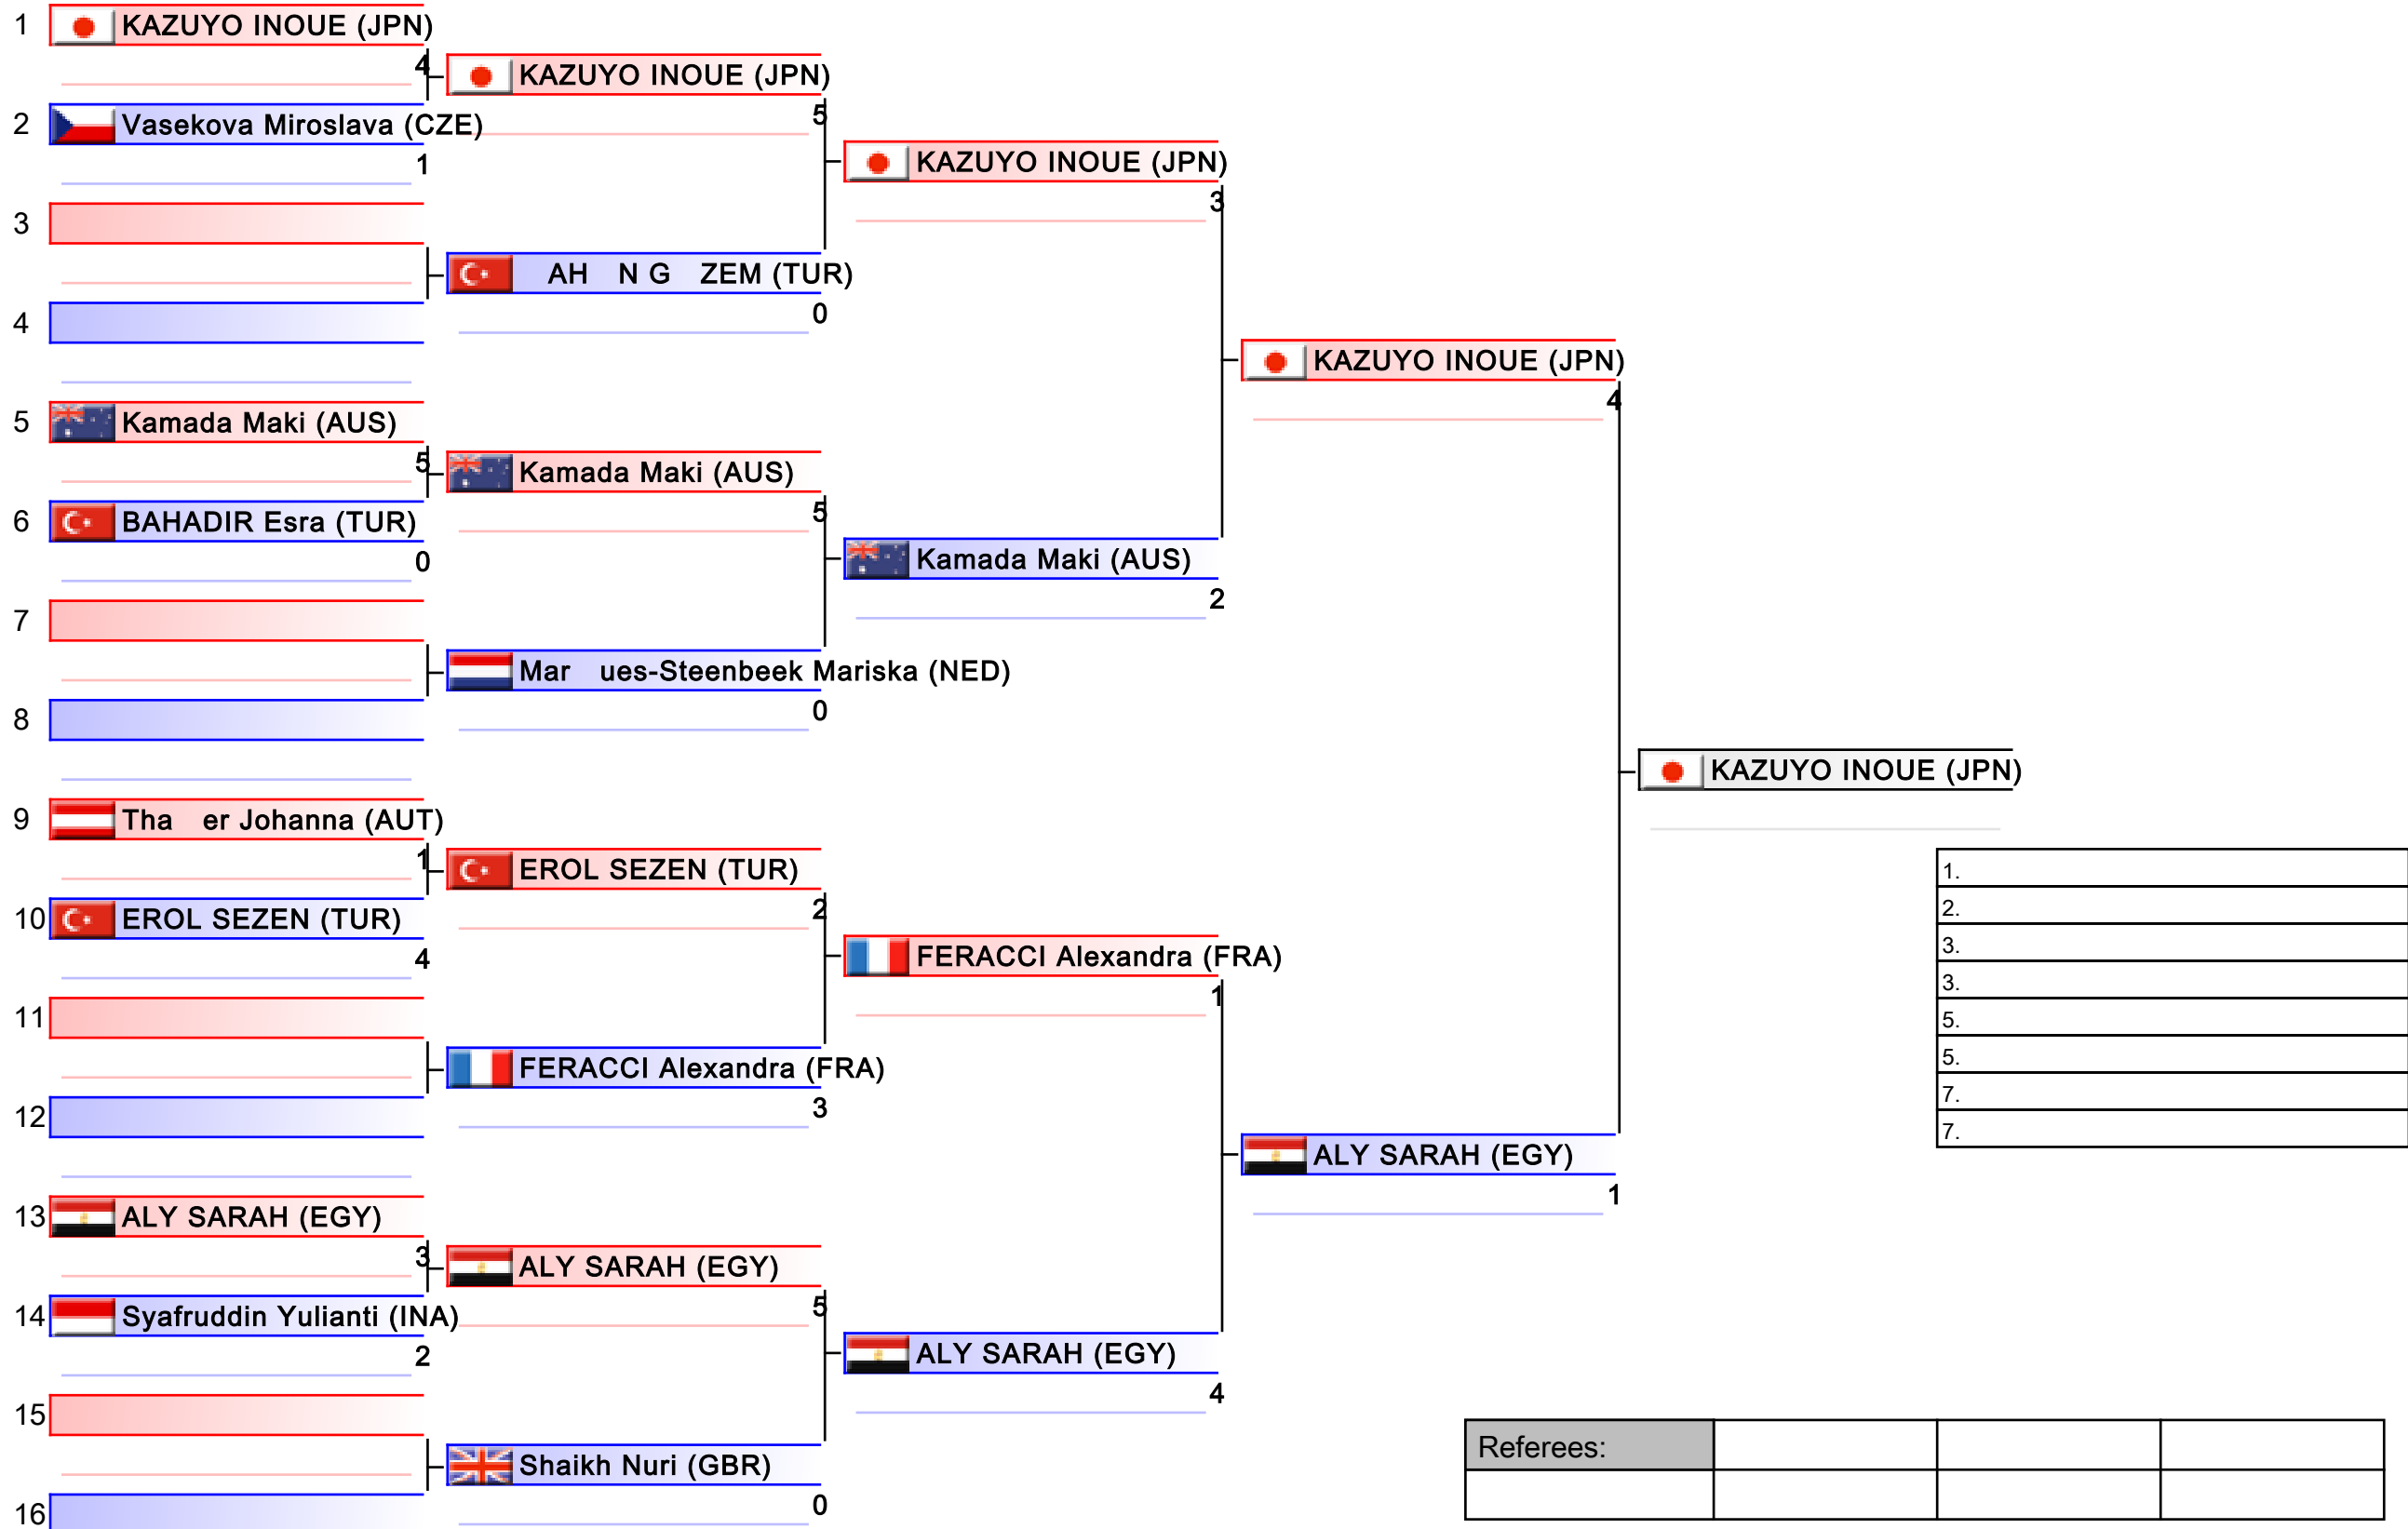

Kata Individual female Sen

Karate1 - Istanbul 2011

Tatami
1

Pool
1/2

Kata Individual female Sen

Karate1 - Istanbul 2011

Tatami
2

Pool
2/2