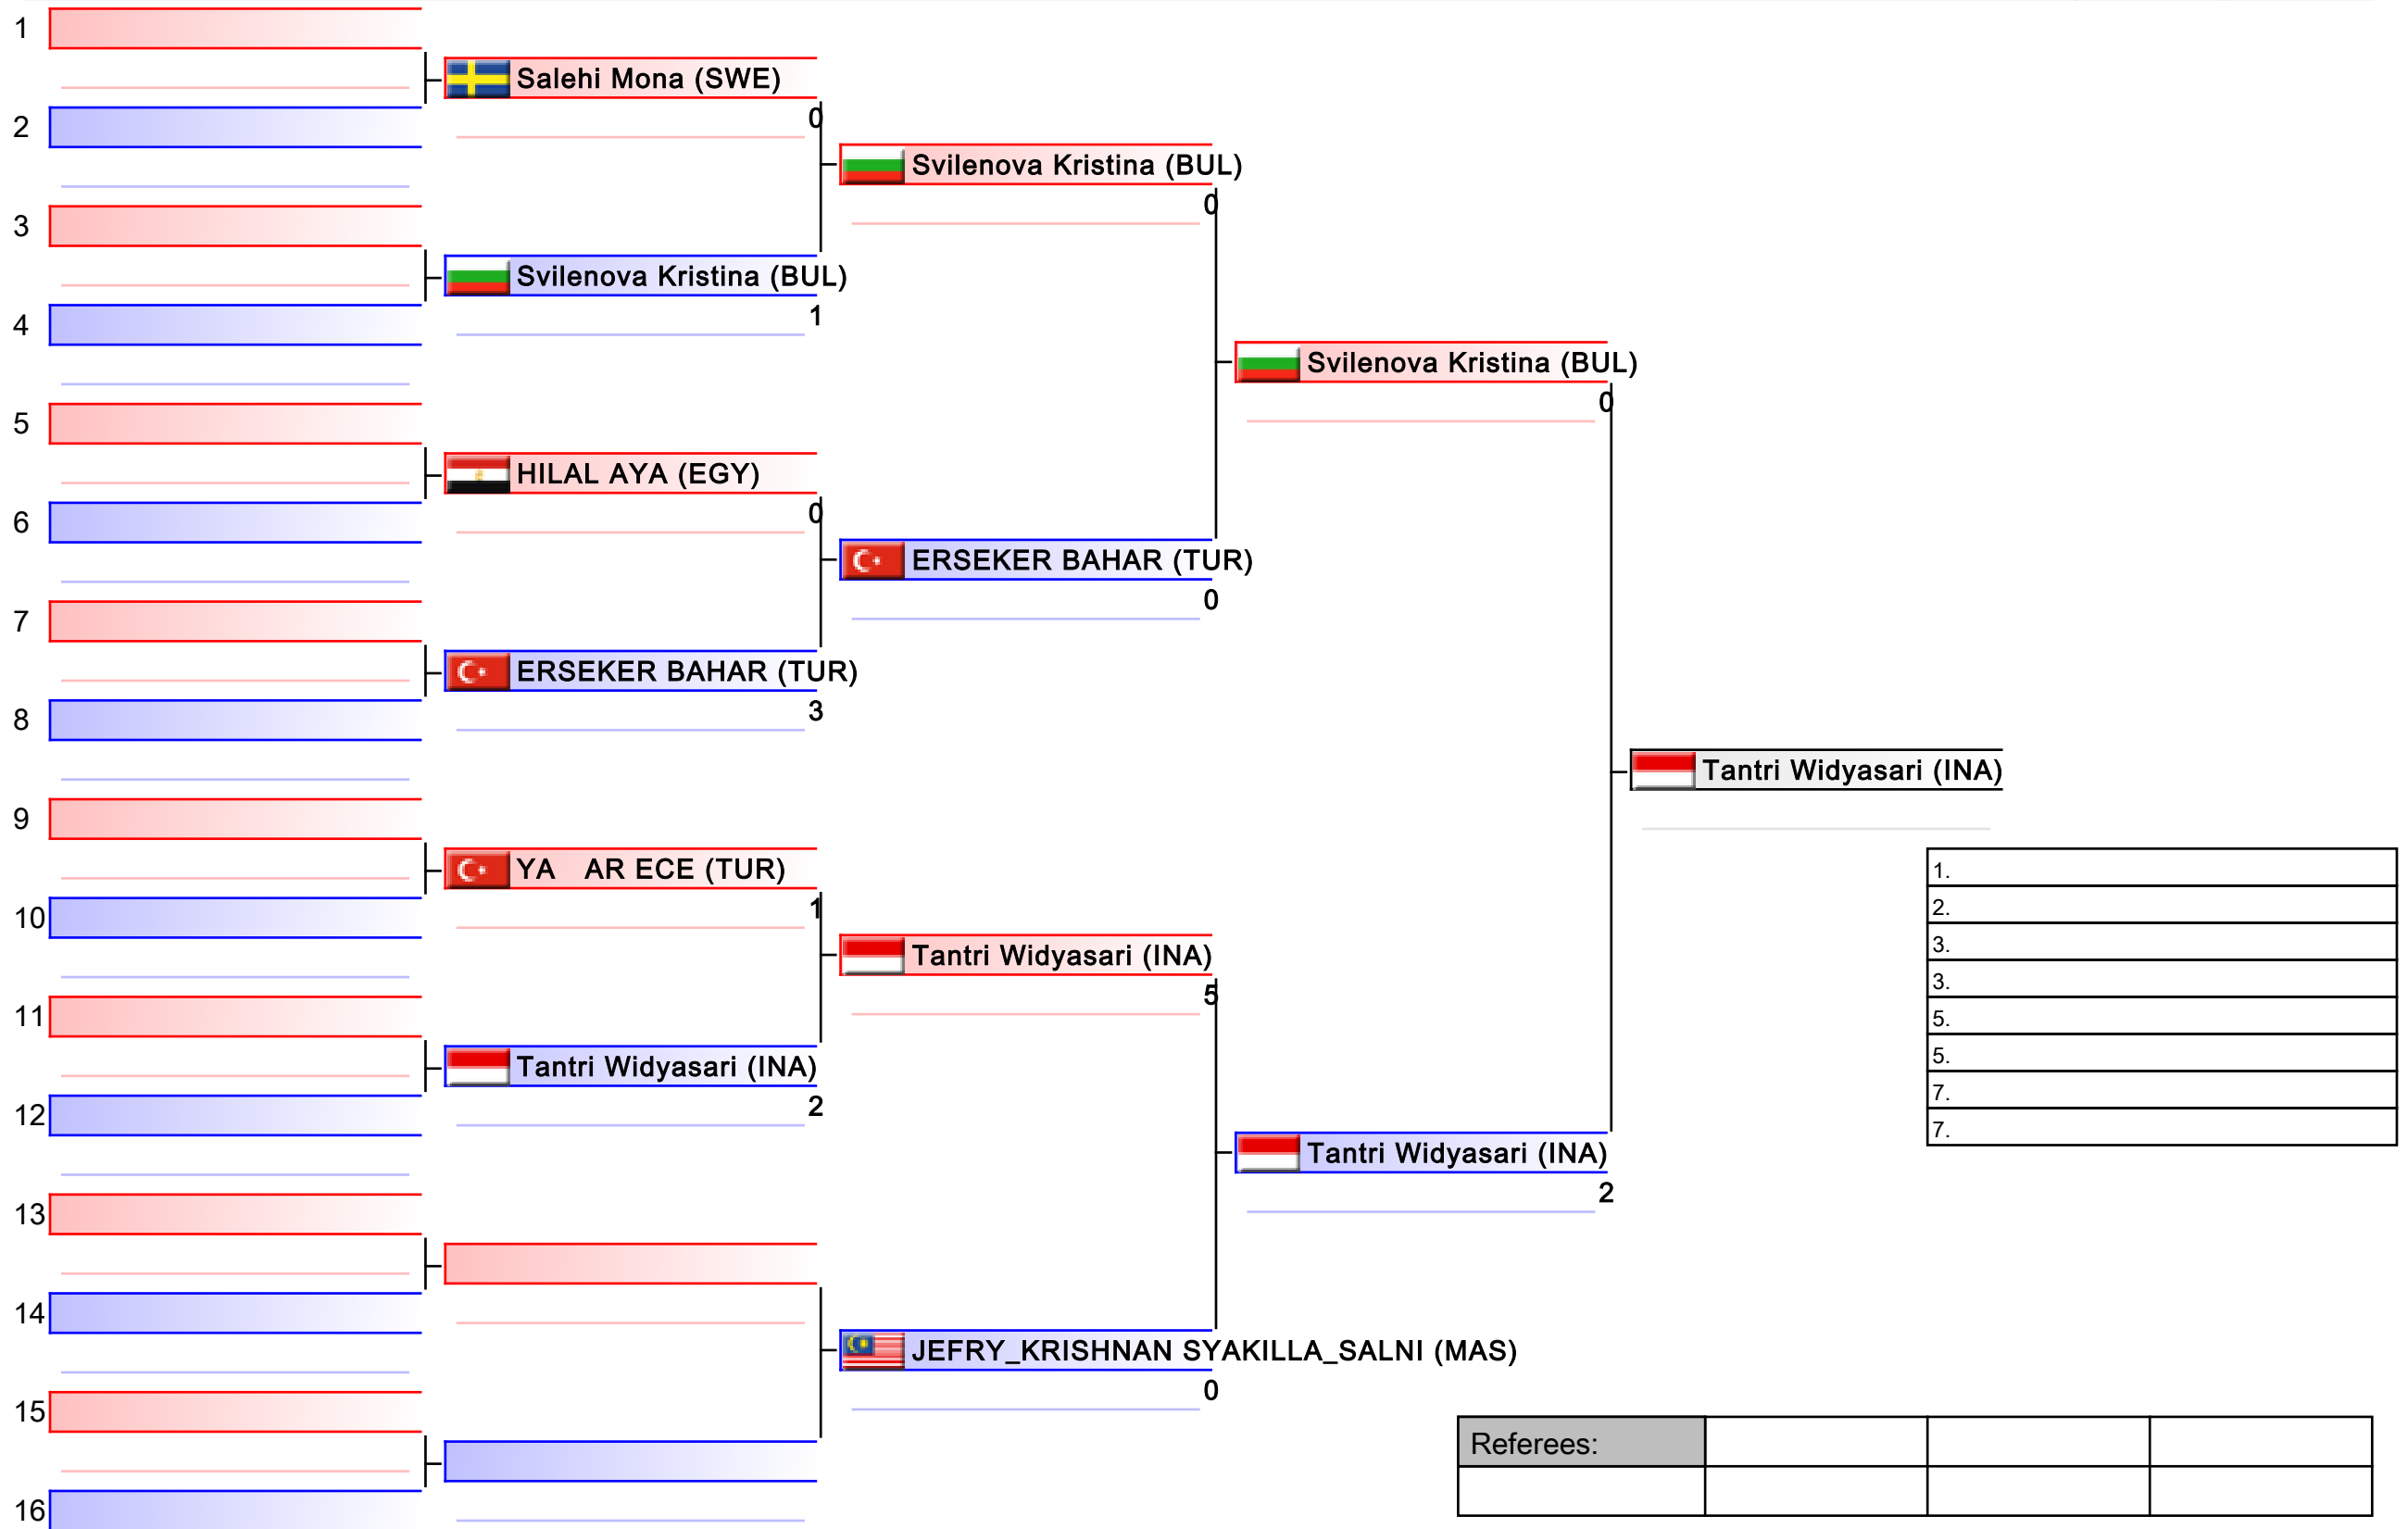

Kumite Individual female Seniors -61

Karate1 - Istanbul 2011

Tatami
1

Pool
1/4

1.
2.
3.
3.
5.
5.
7.
7.