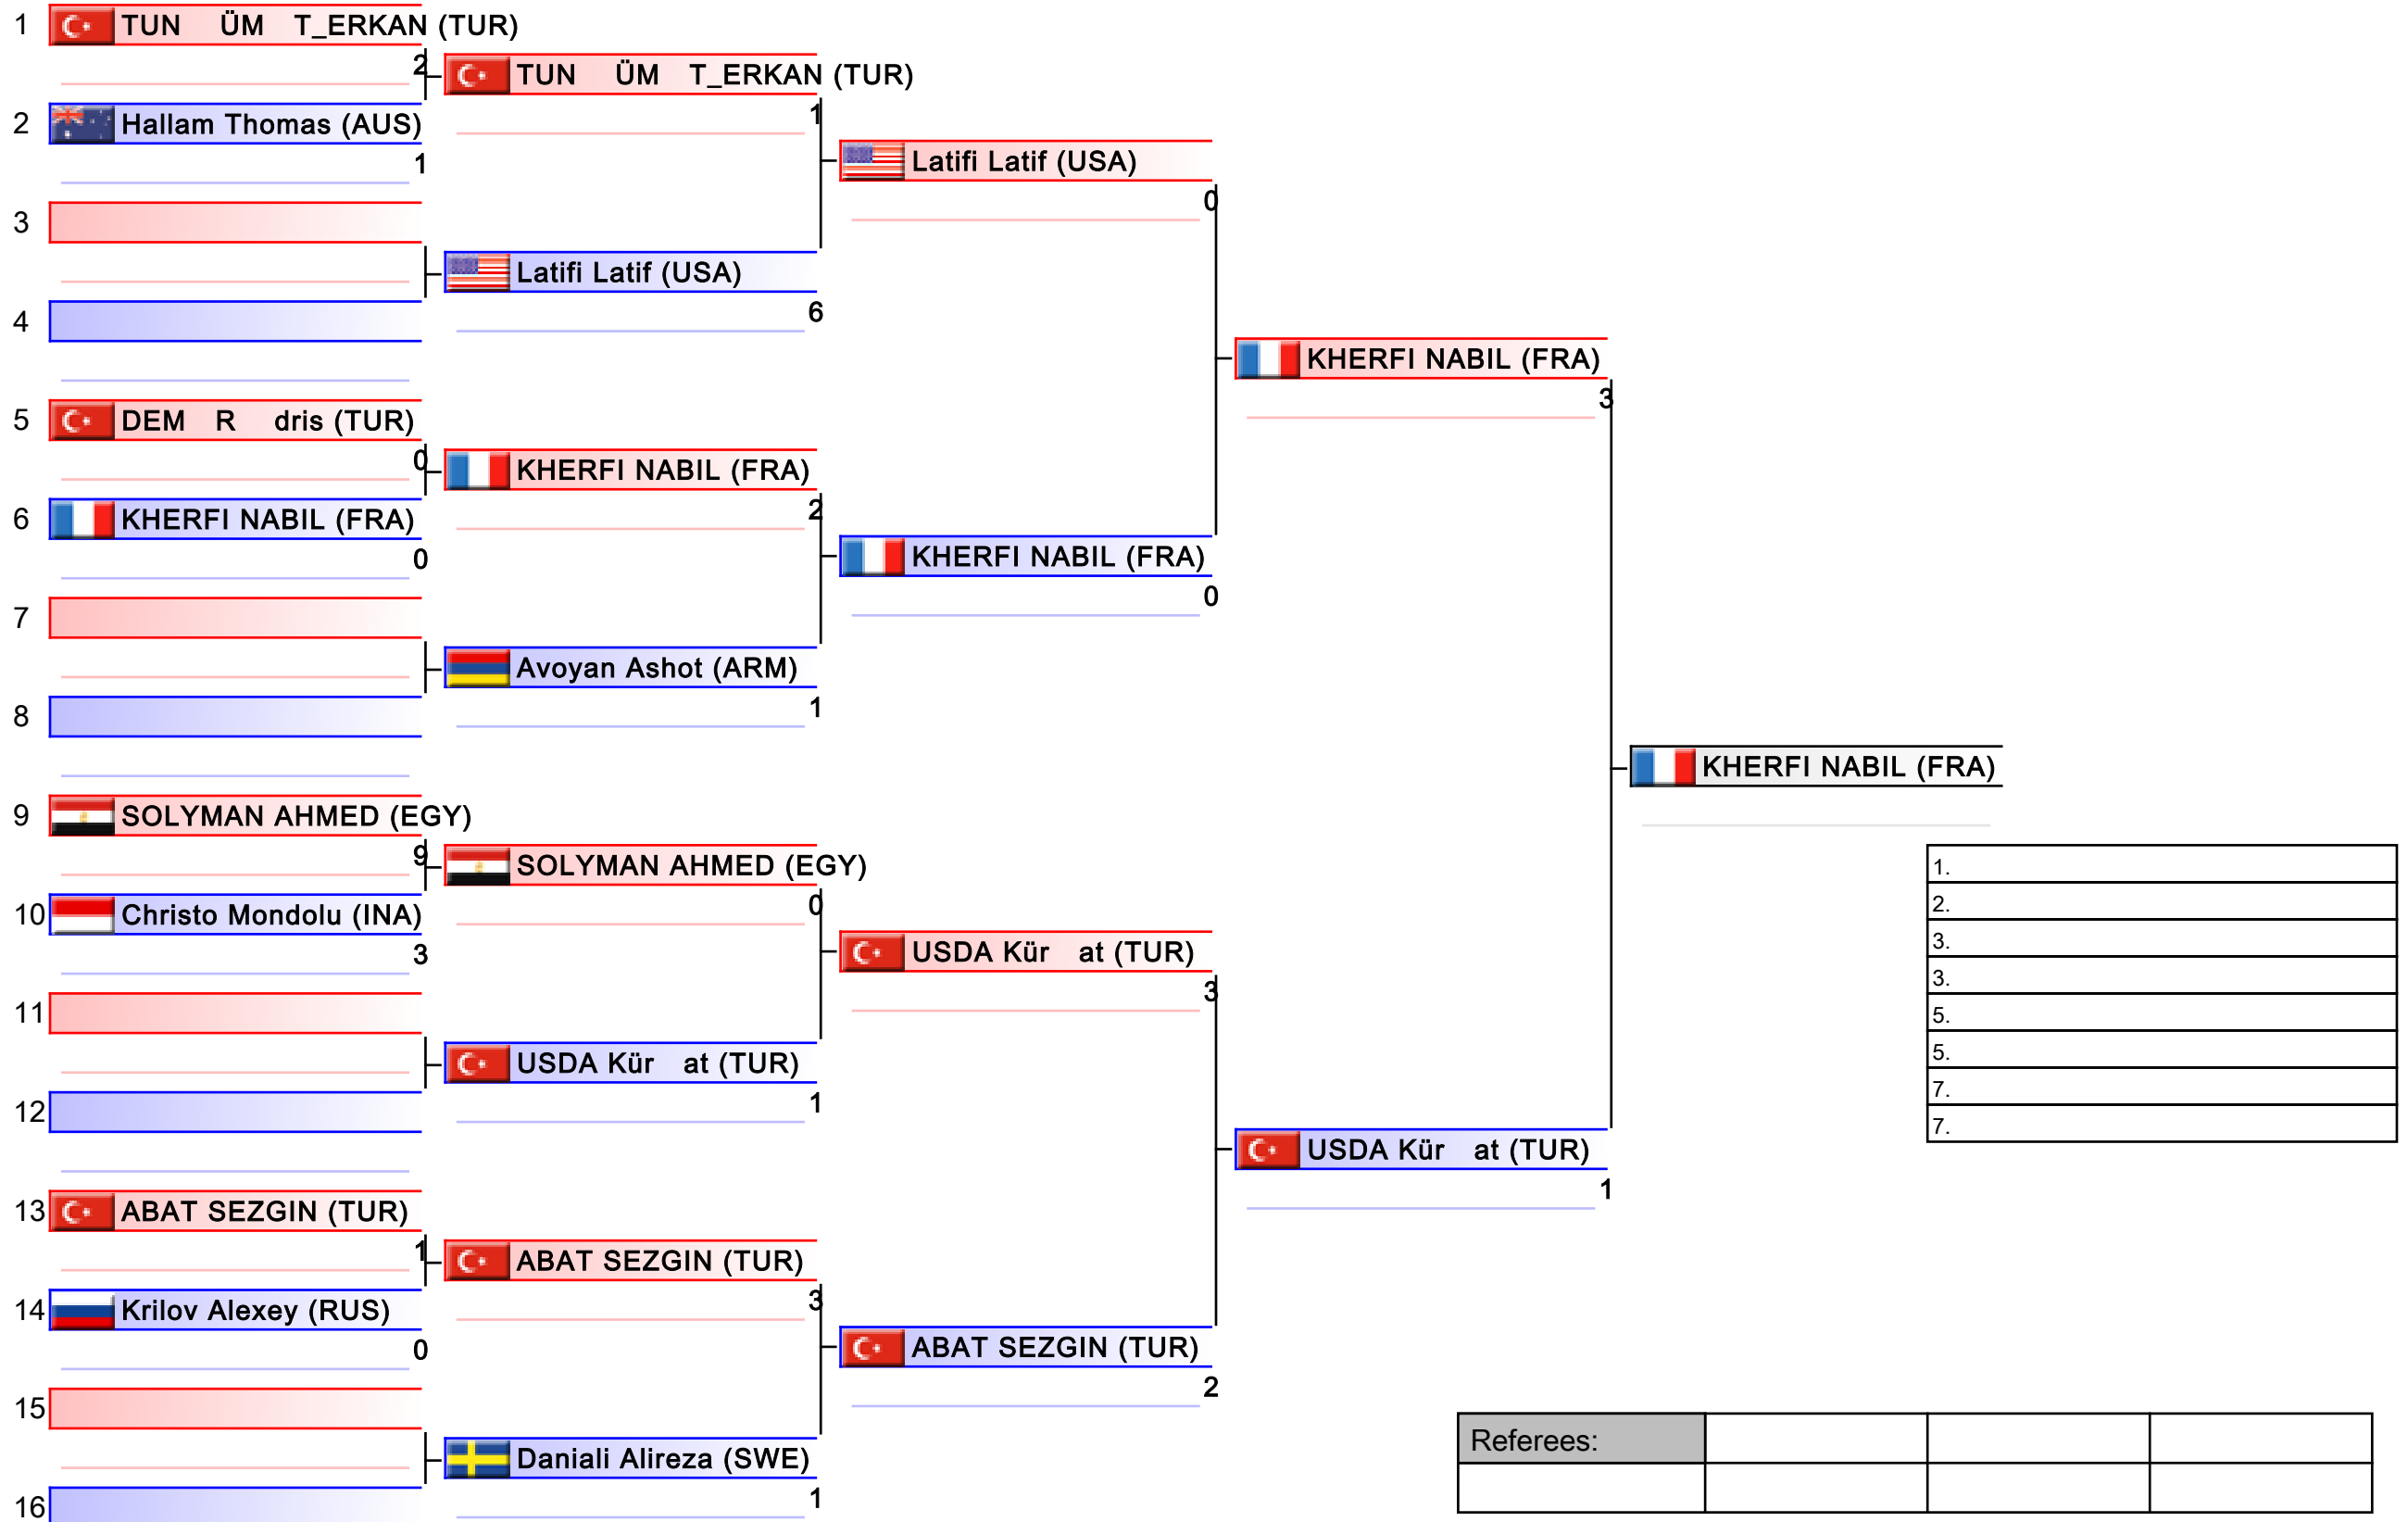

Kumite Individual male Seniors -75

Karate1 - Istanbul 2011

Tatami
1

Pool
1/4

1.
2.
3.
3.
5.
5.
7.
7.