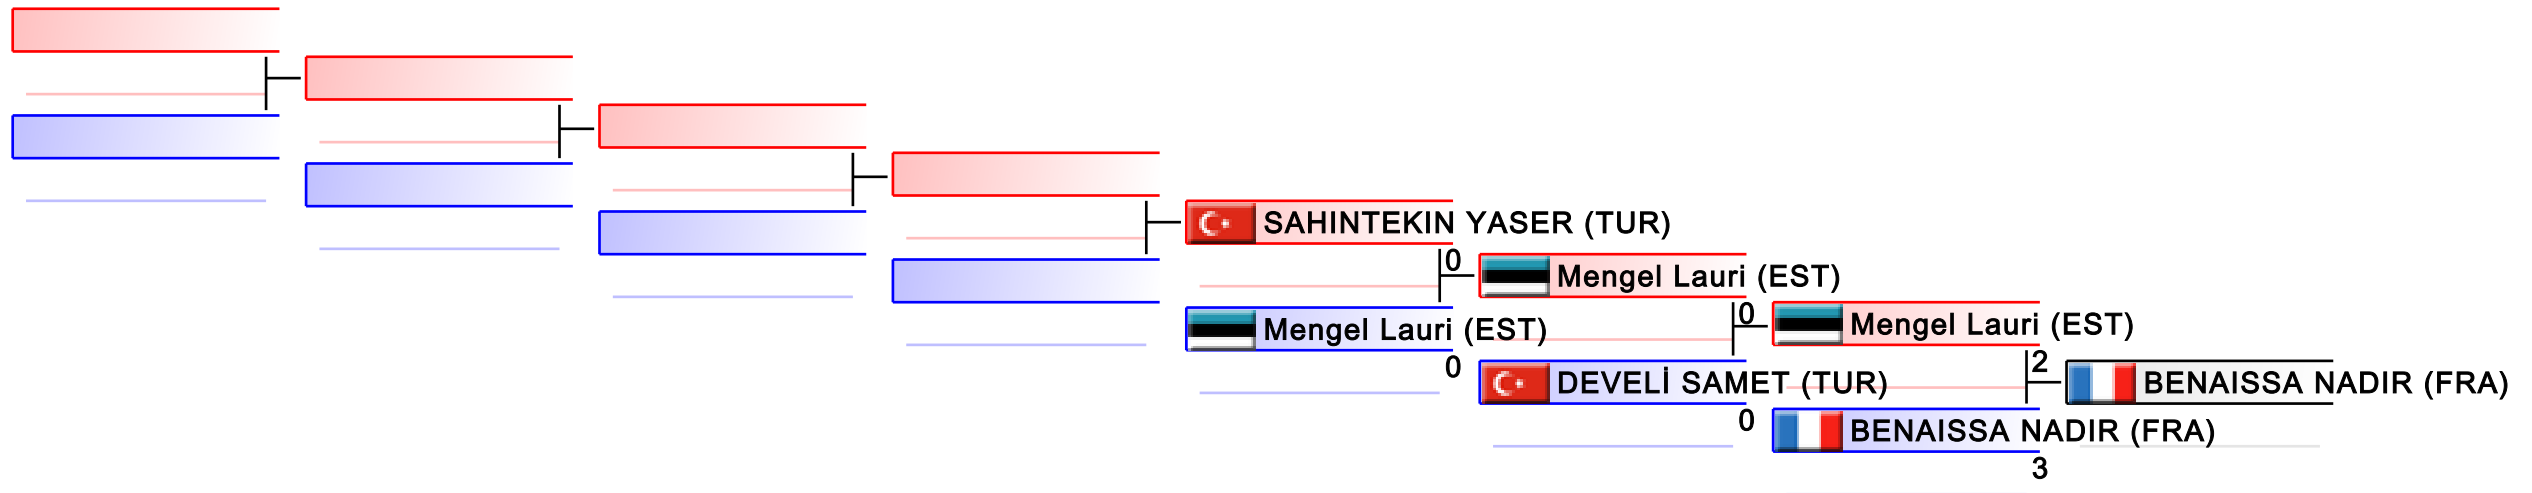

Kumite Individual male Seniors +84(Pool 1,2)

Karate1 - Istanbul 2011

Tatami
2 Pool

(c)sportdata GmbH & Co KG 2000-2011(2011-09-21 02:34) -WKF Approved- v 7.3.1 build 1 License: SDD_RBreiteneder_AUT (expire 2014-08-09)