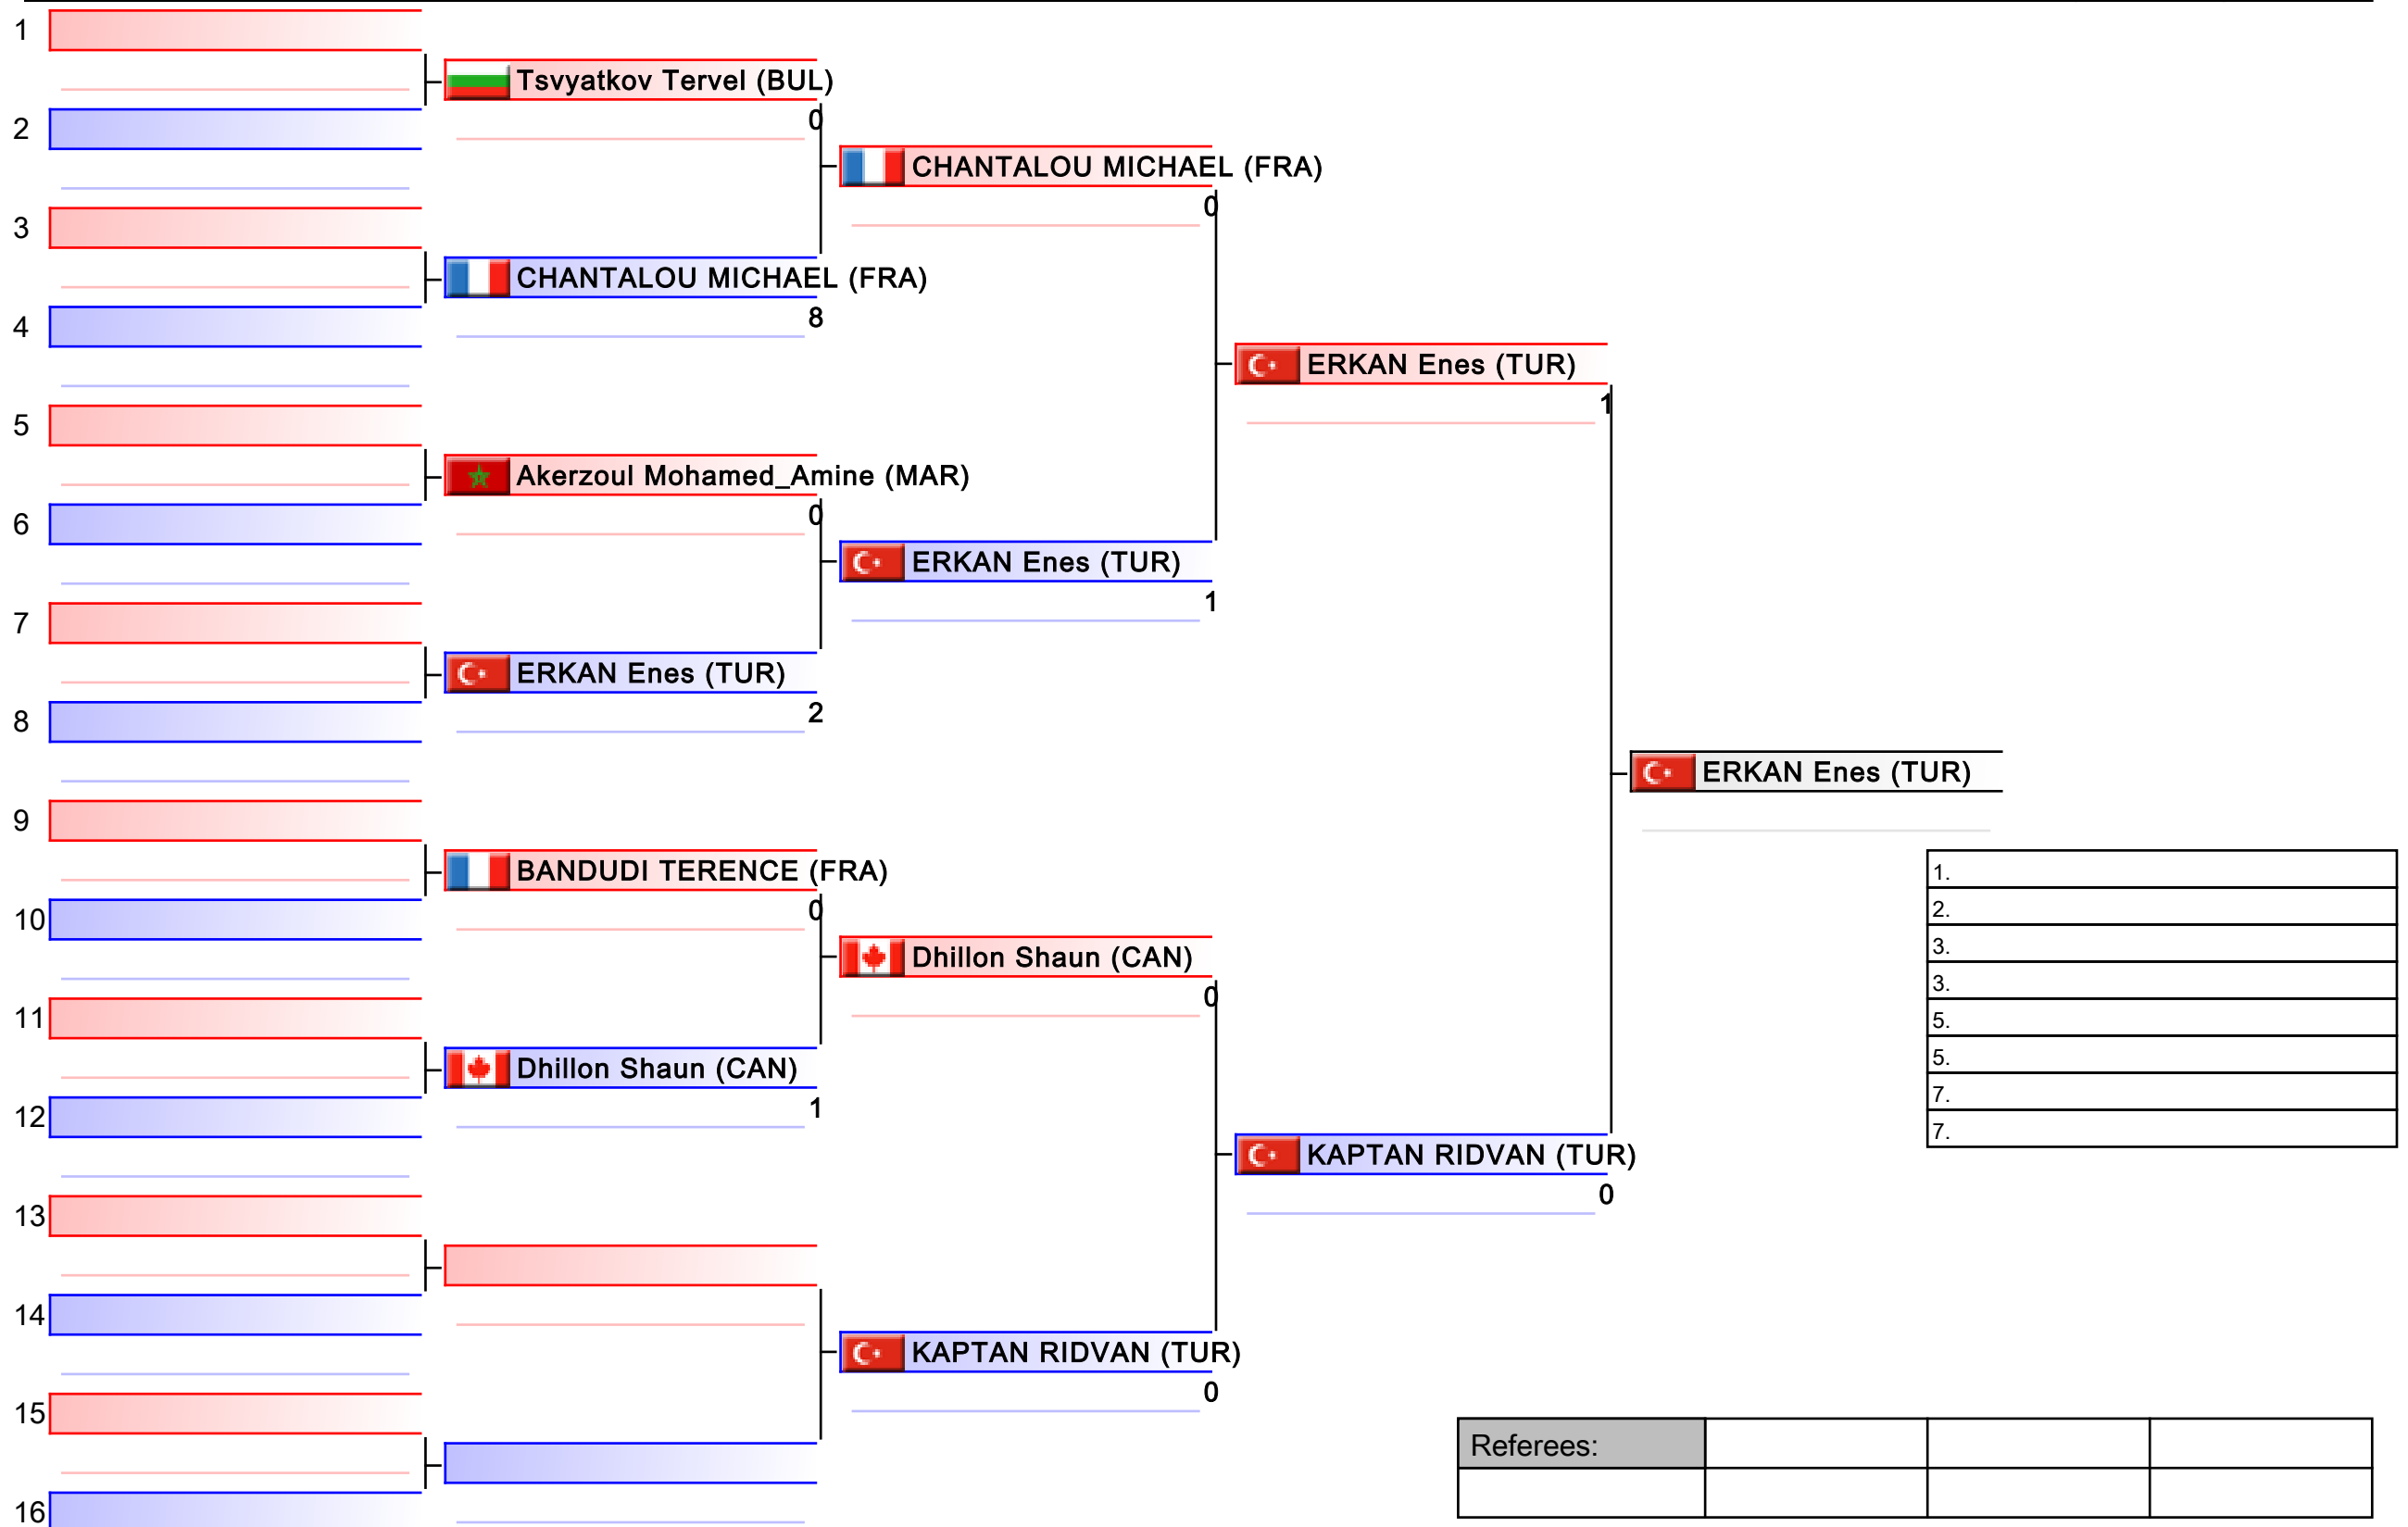

| |
|----|
| 1. |
| 2. |
| 3. |
| 3. |
| 5. |
| 5. |
| 7. |
| 7. |

| | | | |
|-----------|--|--|--|
| Referees: | | | |
| | | | |

Kumite Individual male Seniors +84

Karate1 - Istanbul 2011

Tatami
3

Pool
3/4