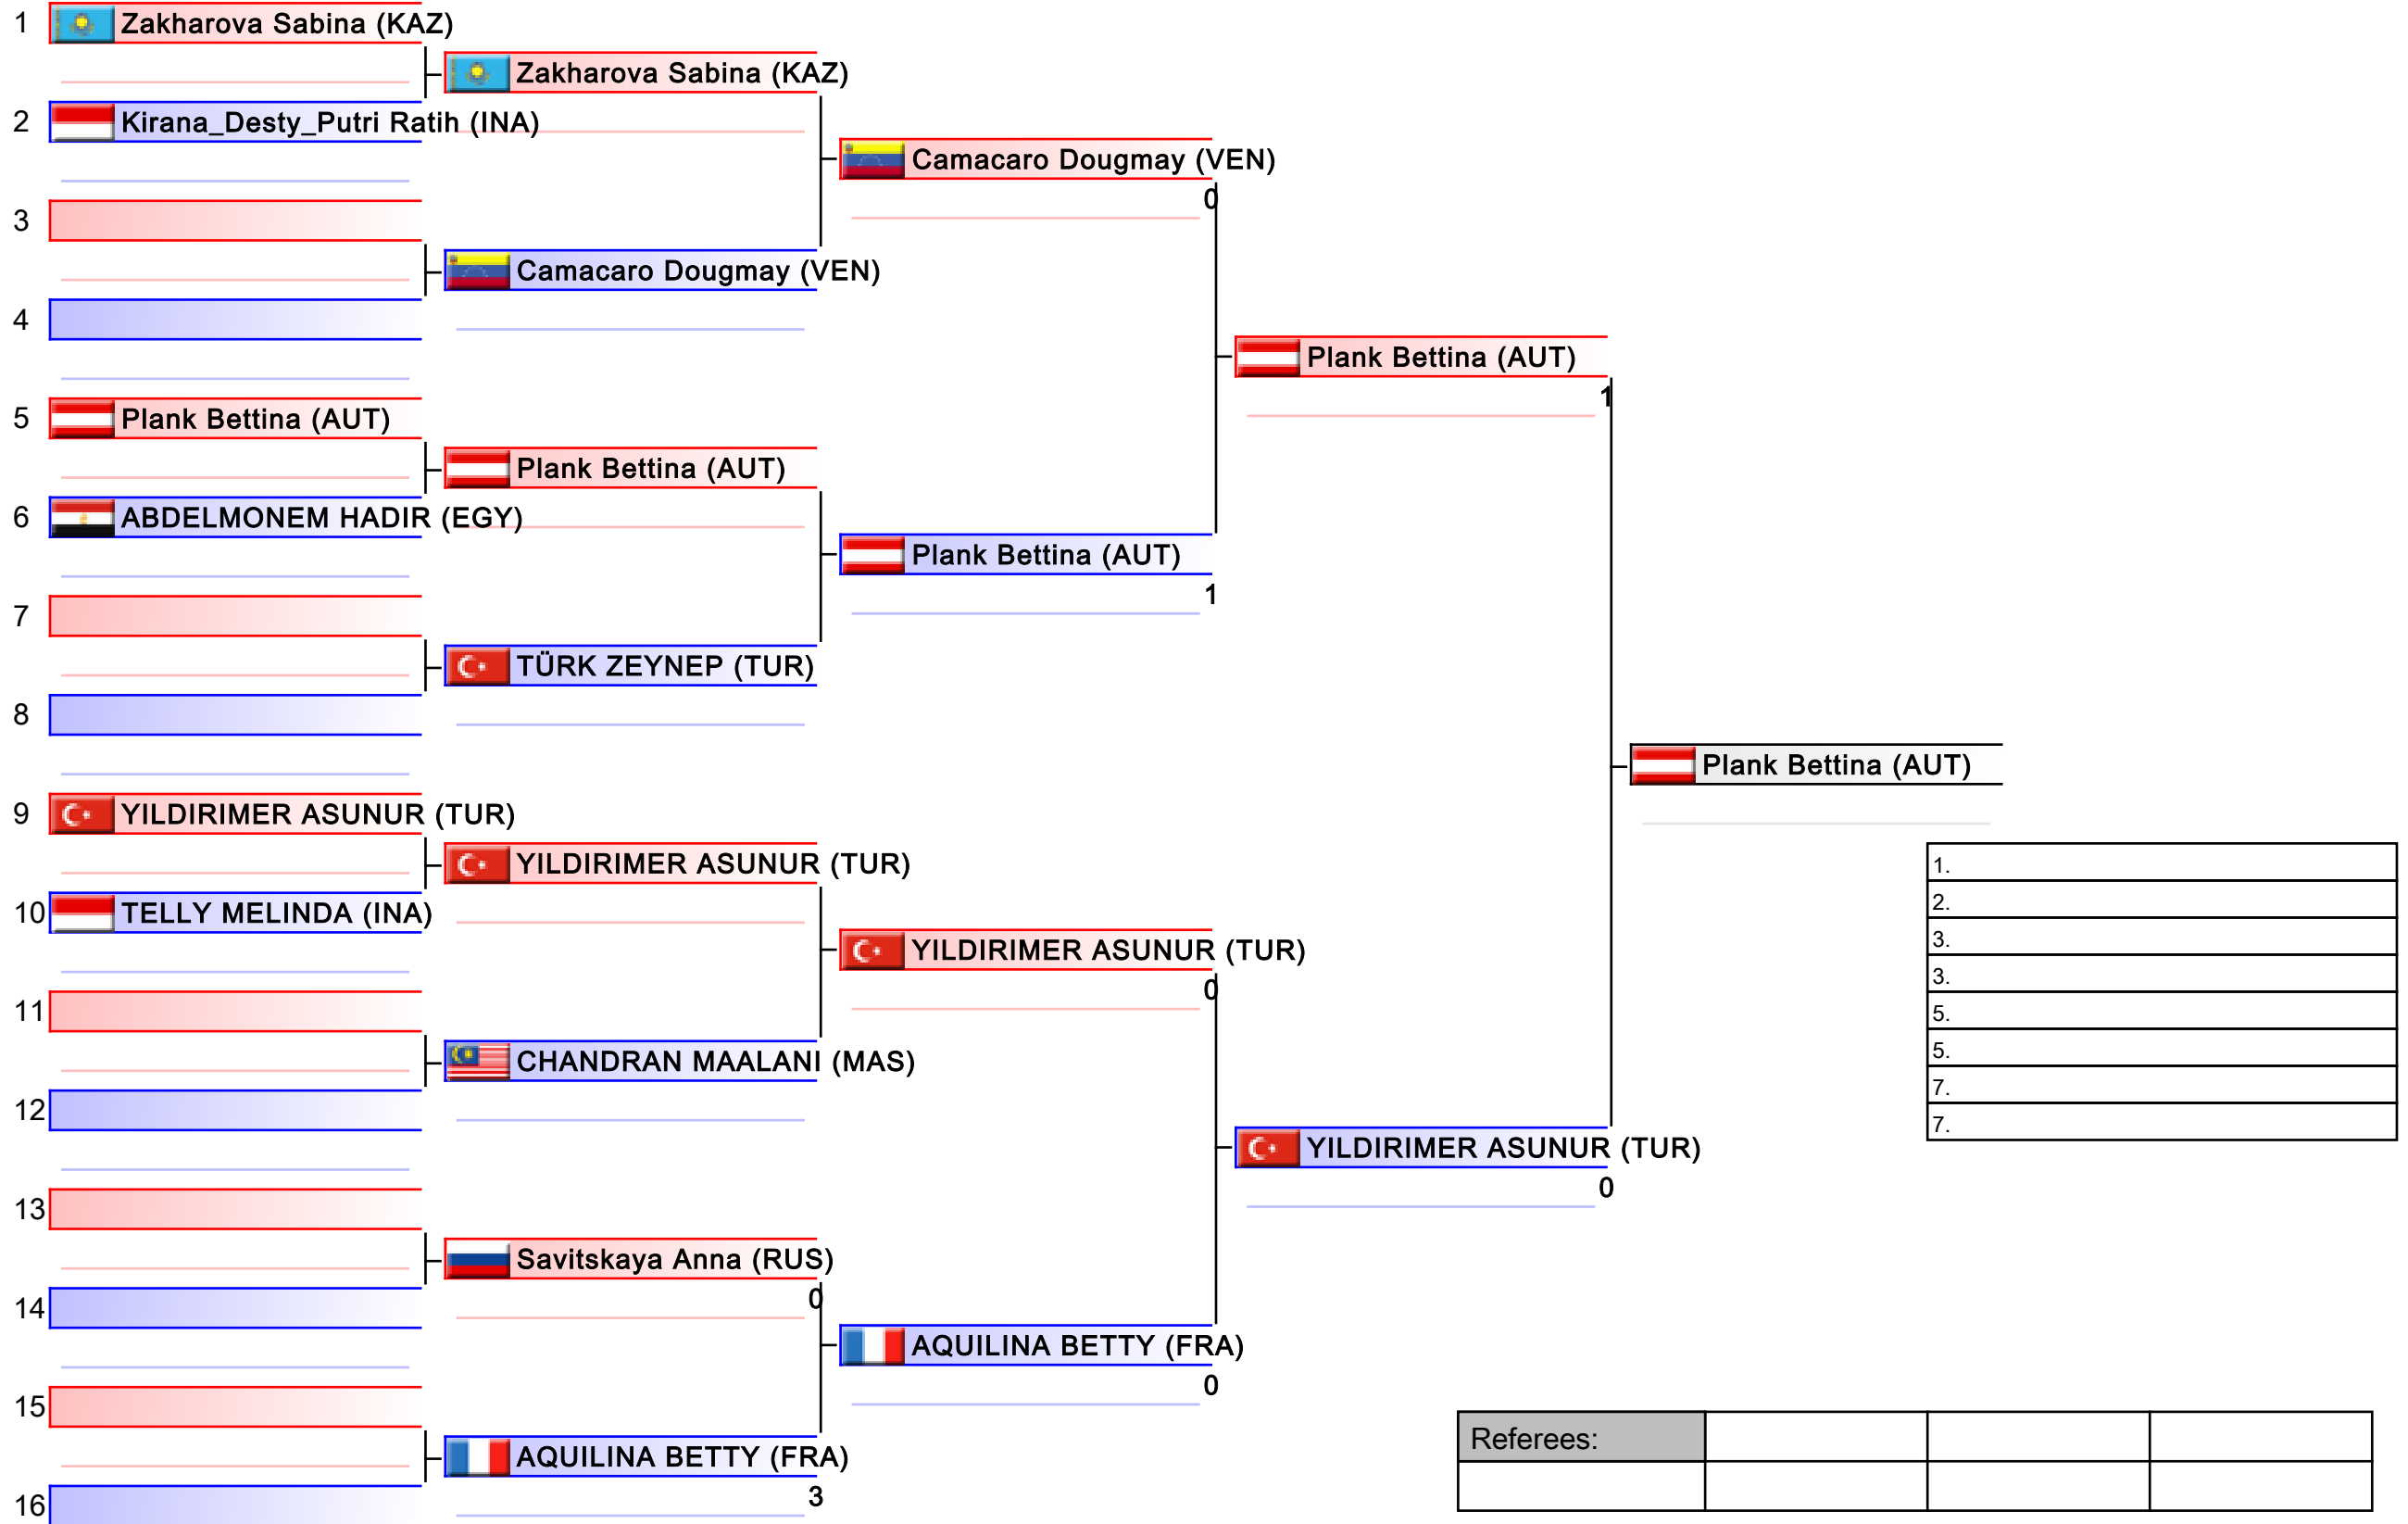

Kumite Individual female Seniors -50

Karate1 - Istanbul 2011

Tatami
2

Pool
2/2

1.
2.
3.
3.
5.
5.
7.
7.