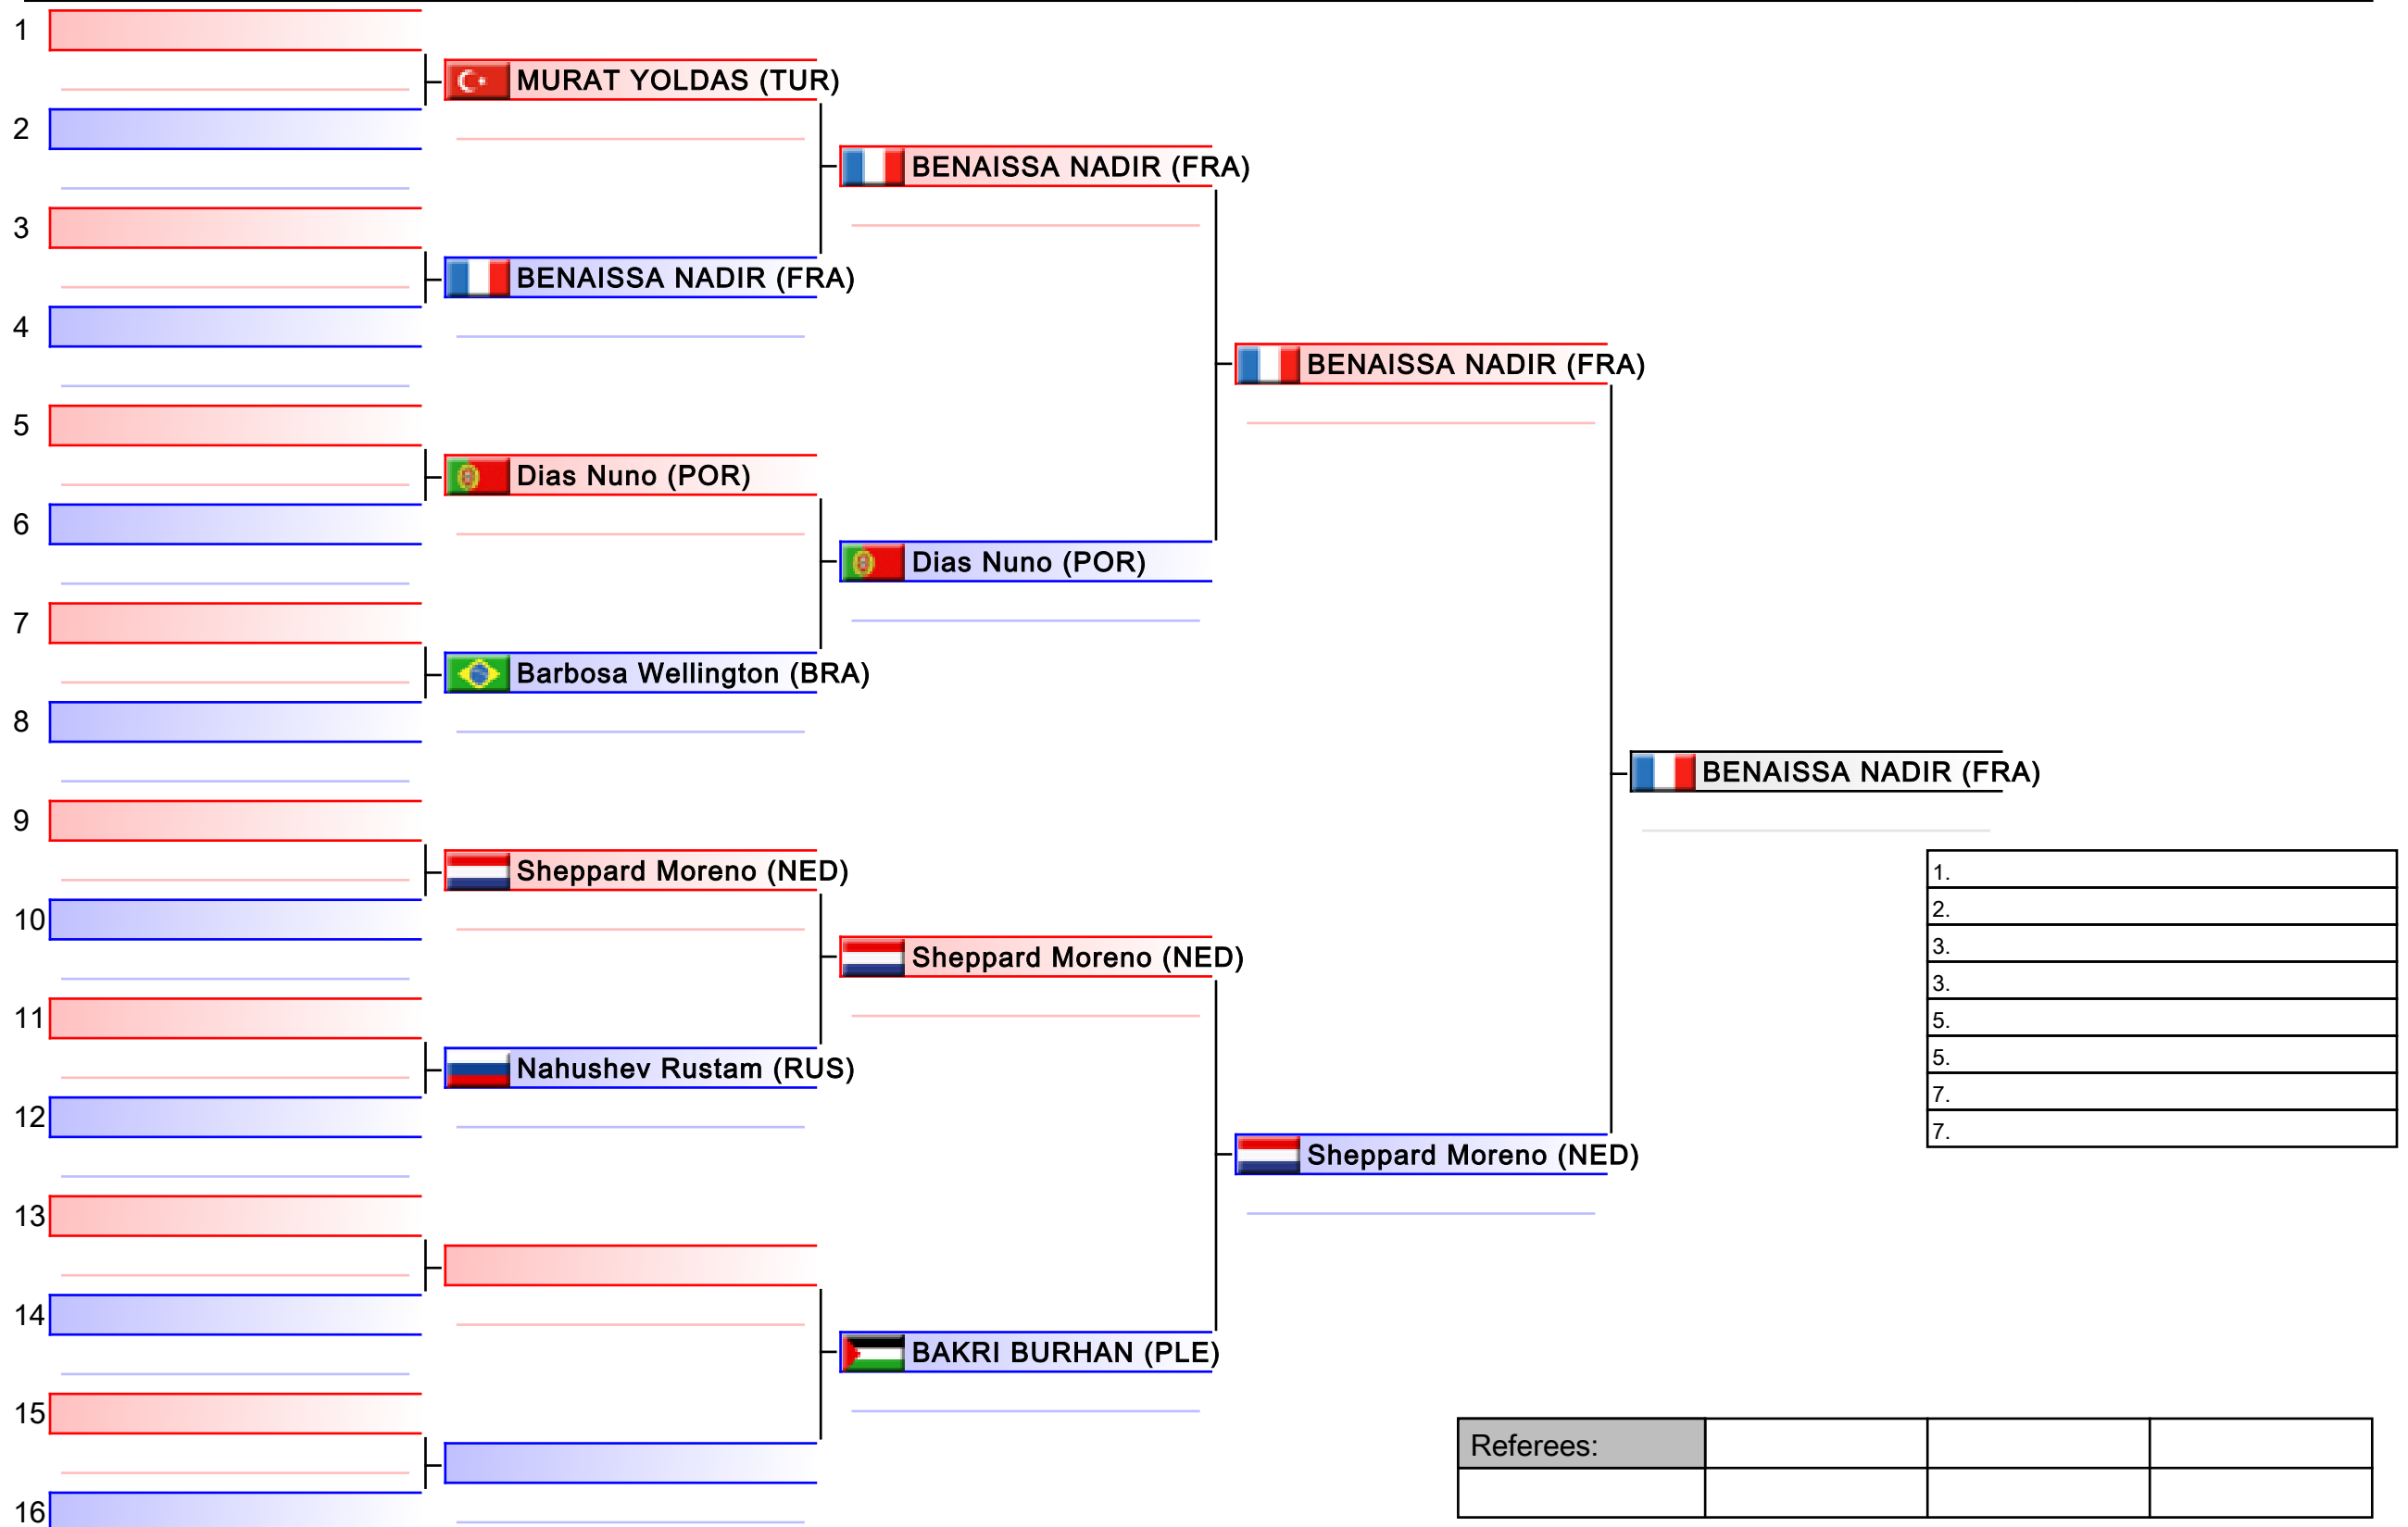

| |
|----|
| 1. |
| 2. |
| 3. |
| 3. |
| 5. |
| 5. |
| 7. |
| 7. |

| | | | |
|-----------|--|--|--|
| Referees: | | | |
| | | | |

Kumite Individual male Seniors +84

Karate1 - Istanbul 2011

Tatami
2

Pool
2/4