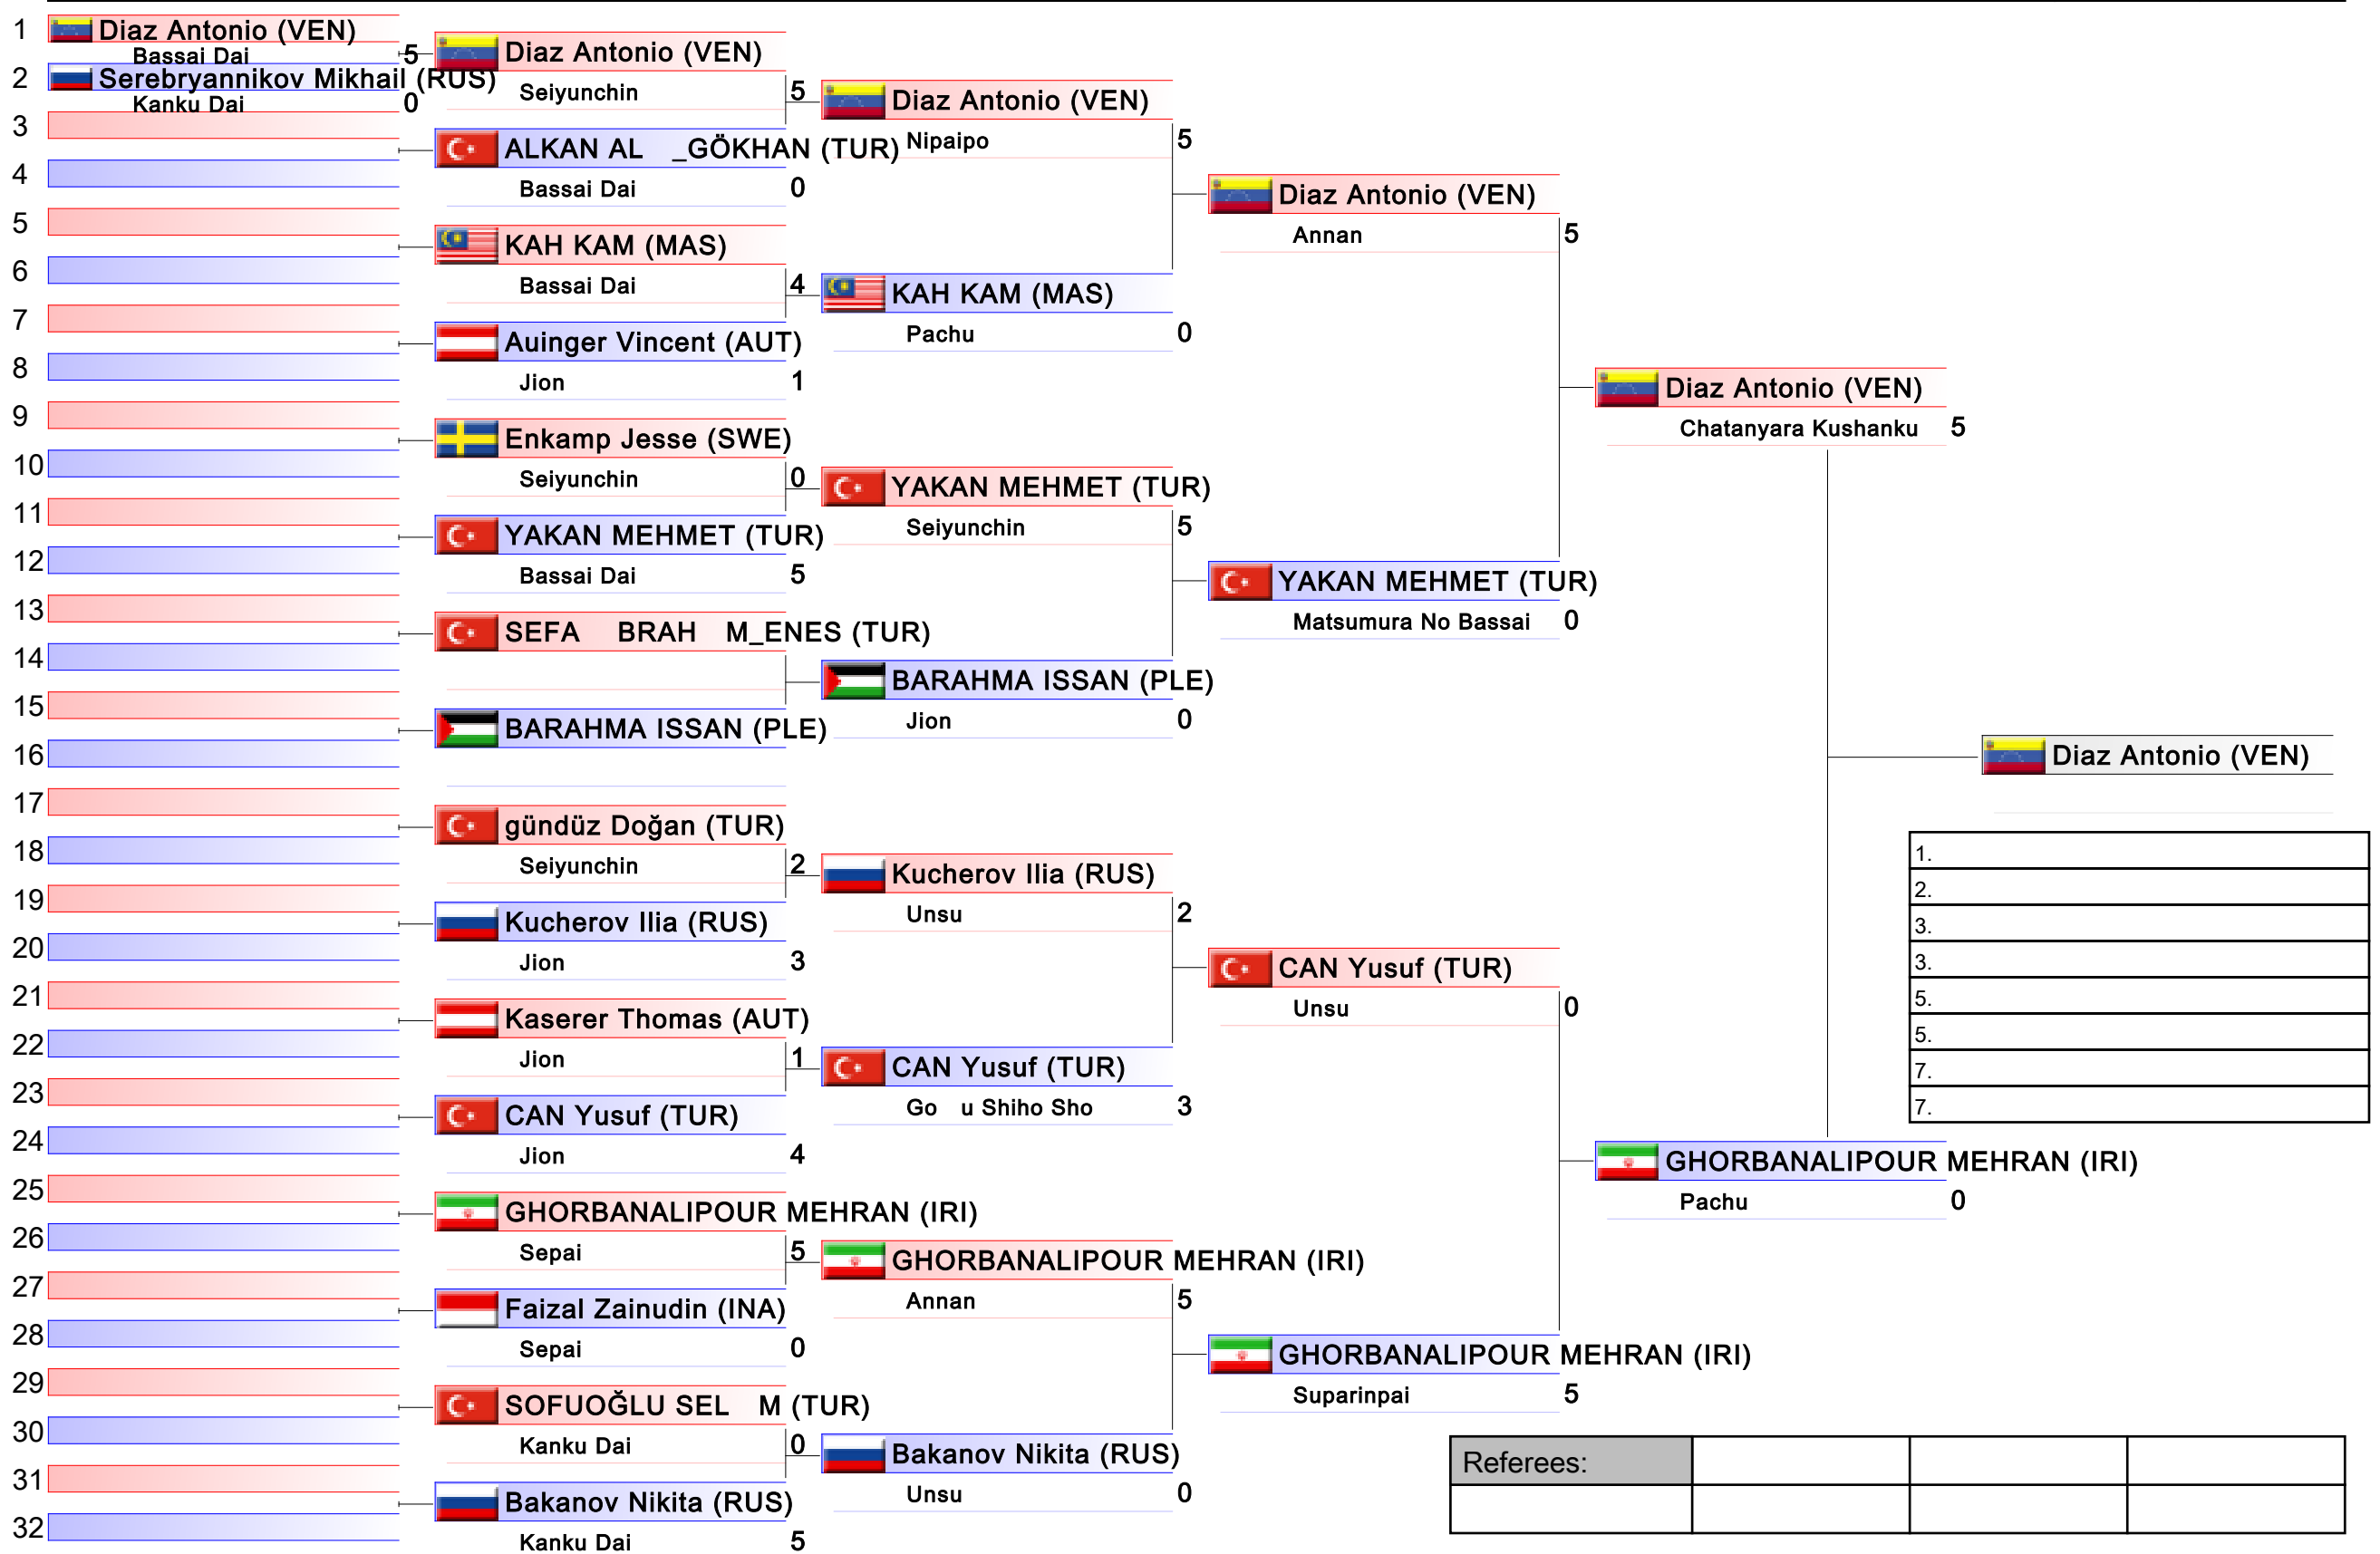

Kata Individual male Sen

Karate1 - Istanbul 2011

Tatami
4

Pool
2/2