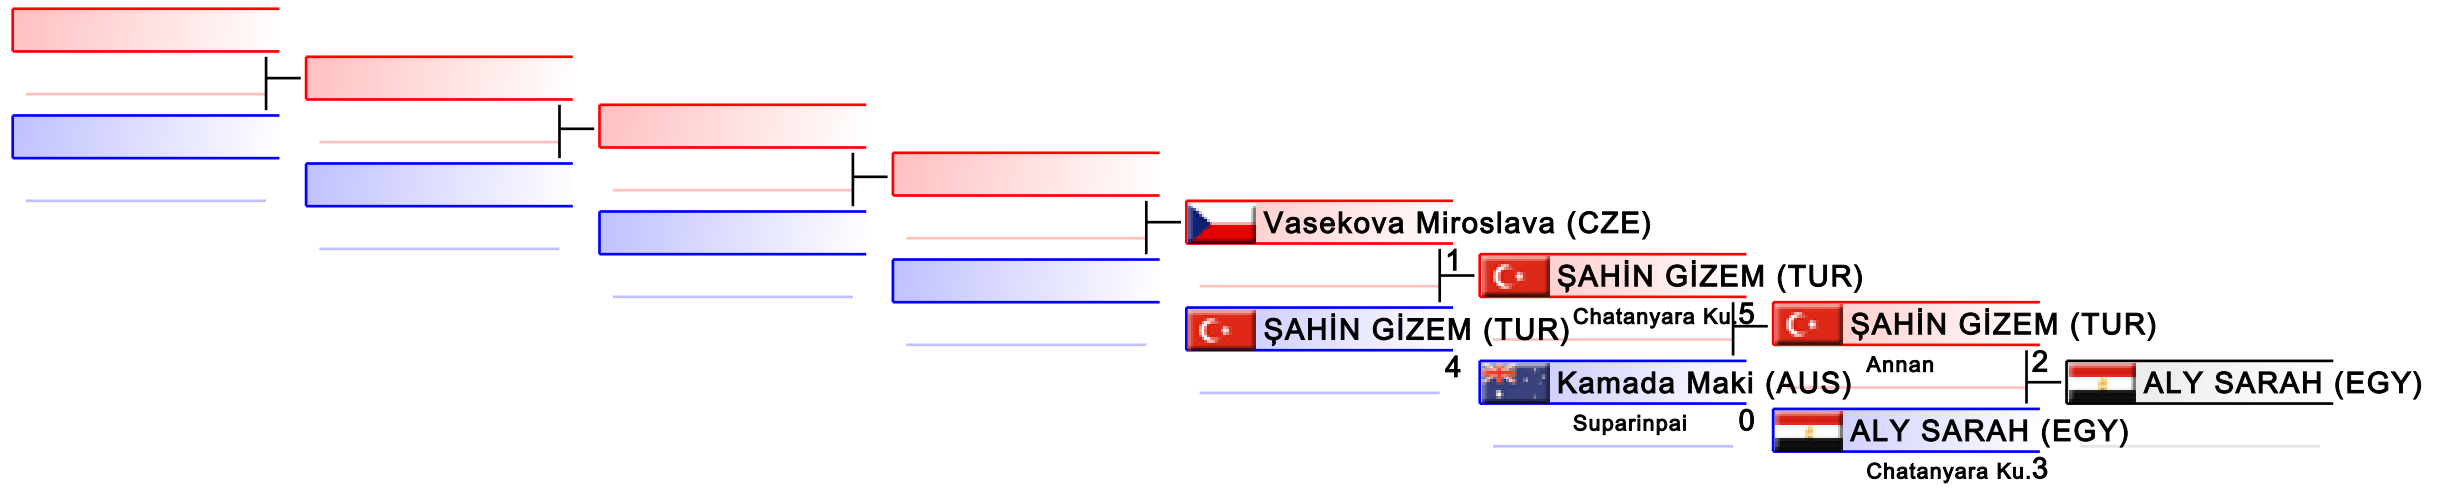

Kata Individual female Sen(Pool 1)

Karate1 - Istanbul 2011

Tatami
1

Pool

(c)sportdata GmbH & Co KG 2000-2011(2011-09-21 02:34) -WKF Approved- v 7.3.1 build 1 License: SDD_RBreiteneder_AUT (expire 2014-08-09)