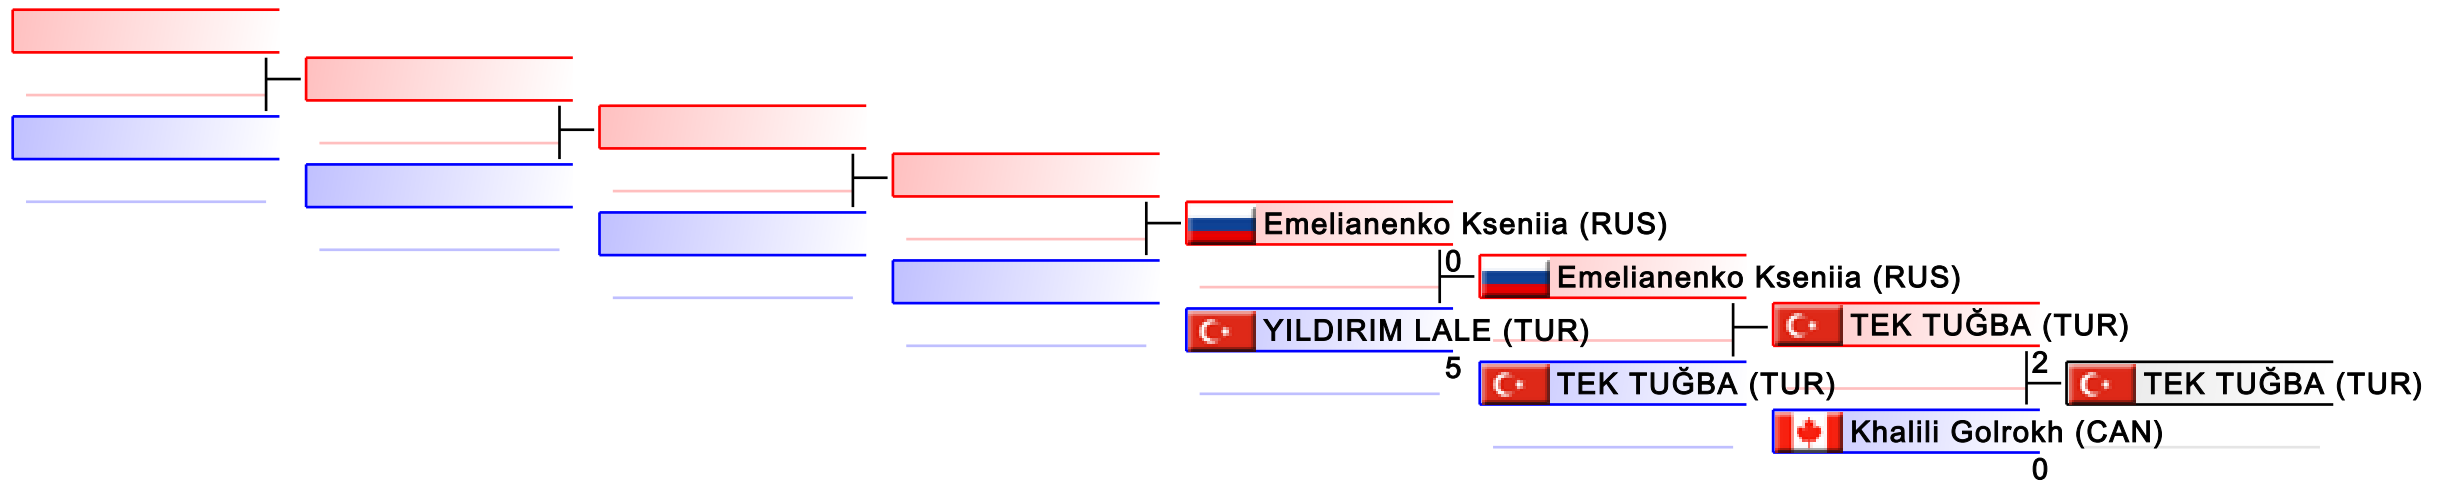

Karate1 - Istanbul 2011

(c)sportdata GmbH & Co KG 2000-2011(2011-09-21 02:34) -WKF Approved- v 7.3.1 build 1 License: SDD_RBreiteneder_AUT (expire 2014-08-09)

Tatami
1

Pool

REPECHAGE: Kumite Individual female Seniors -61(Pool 4,3,2,1)