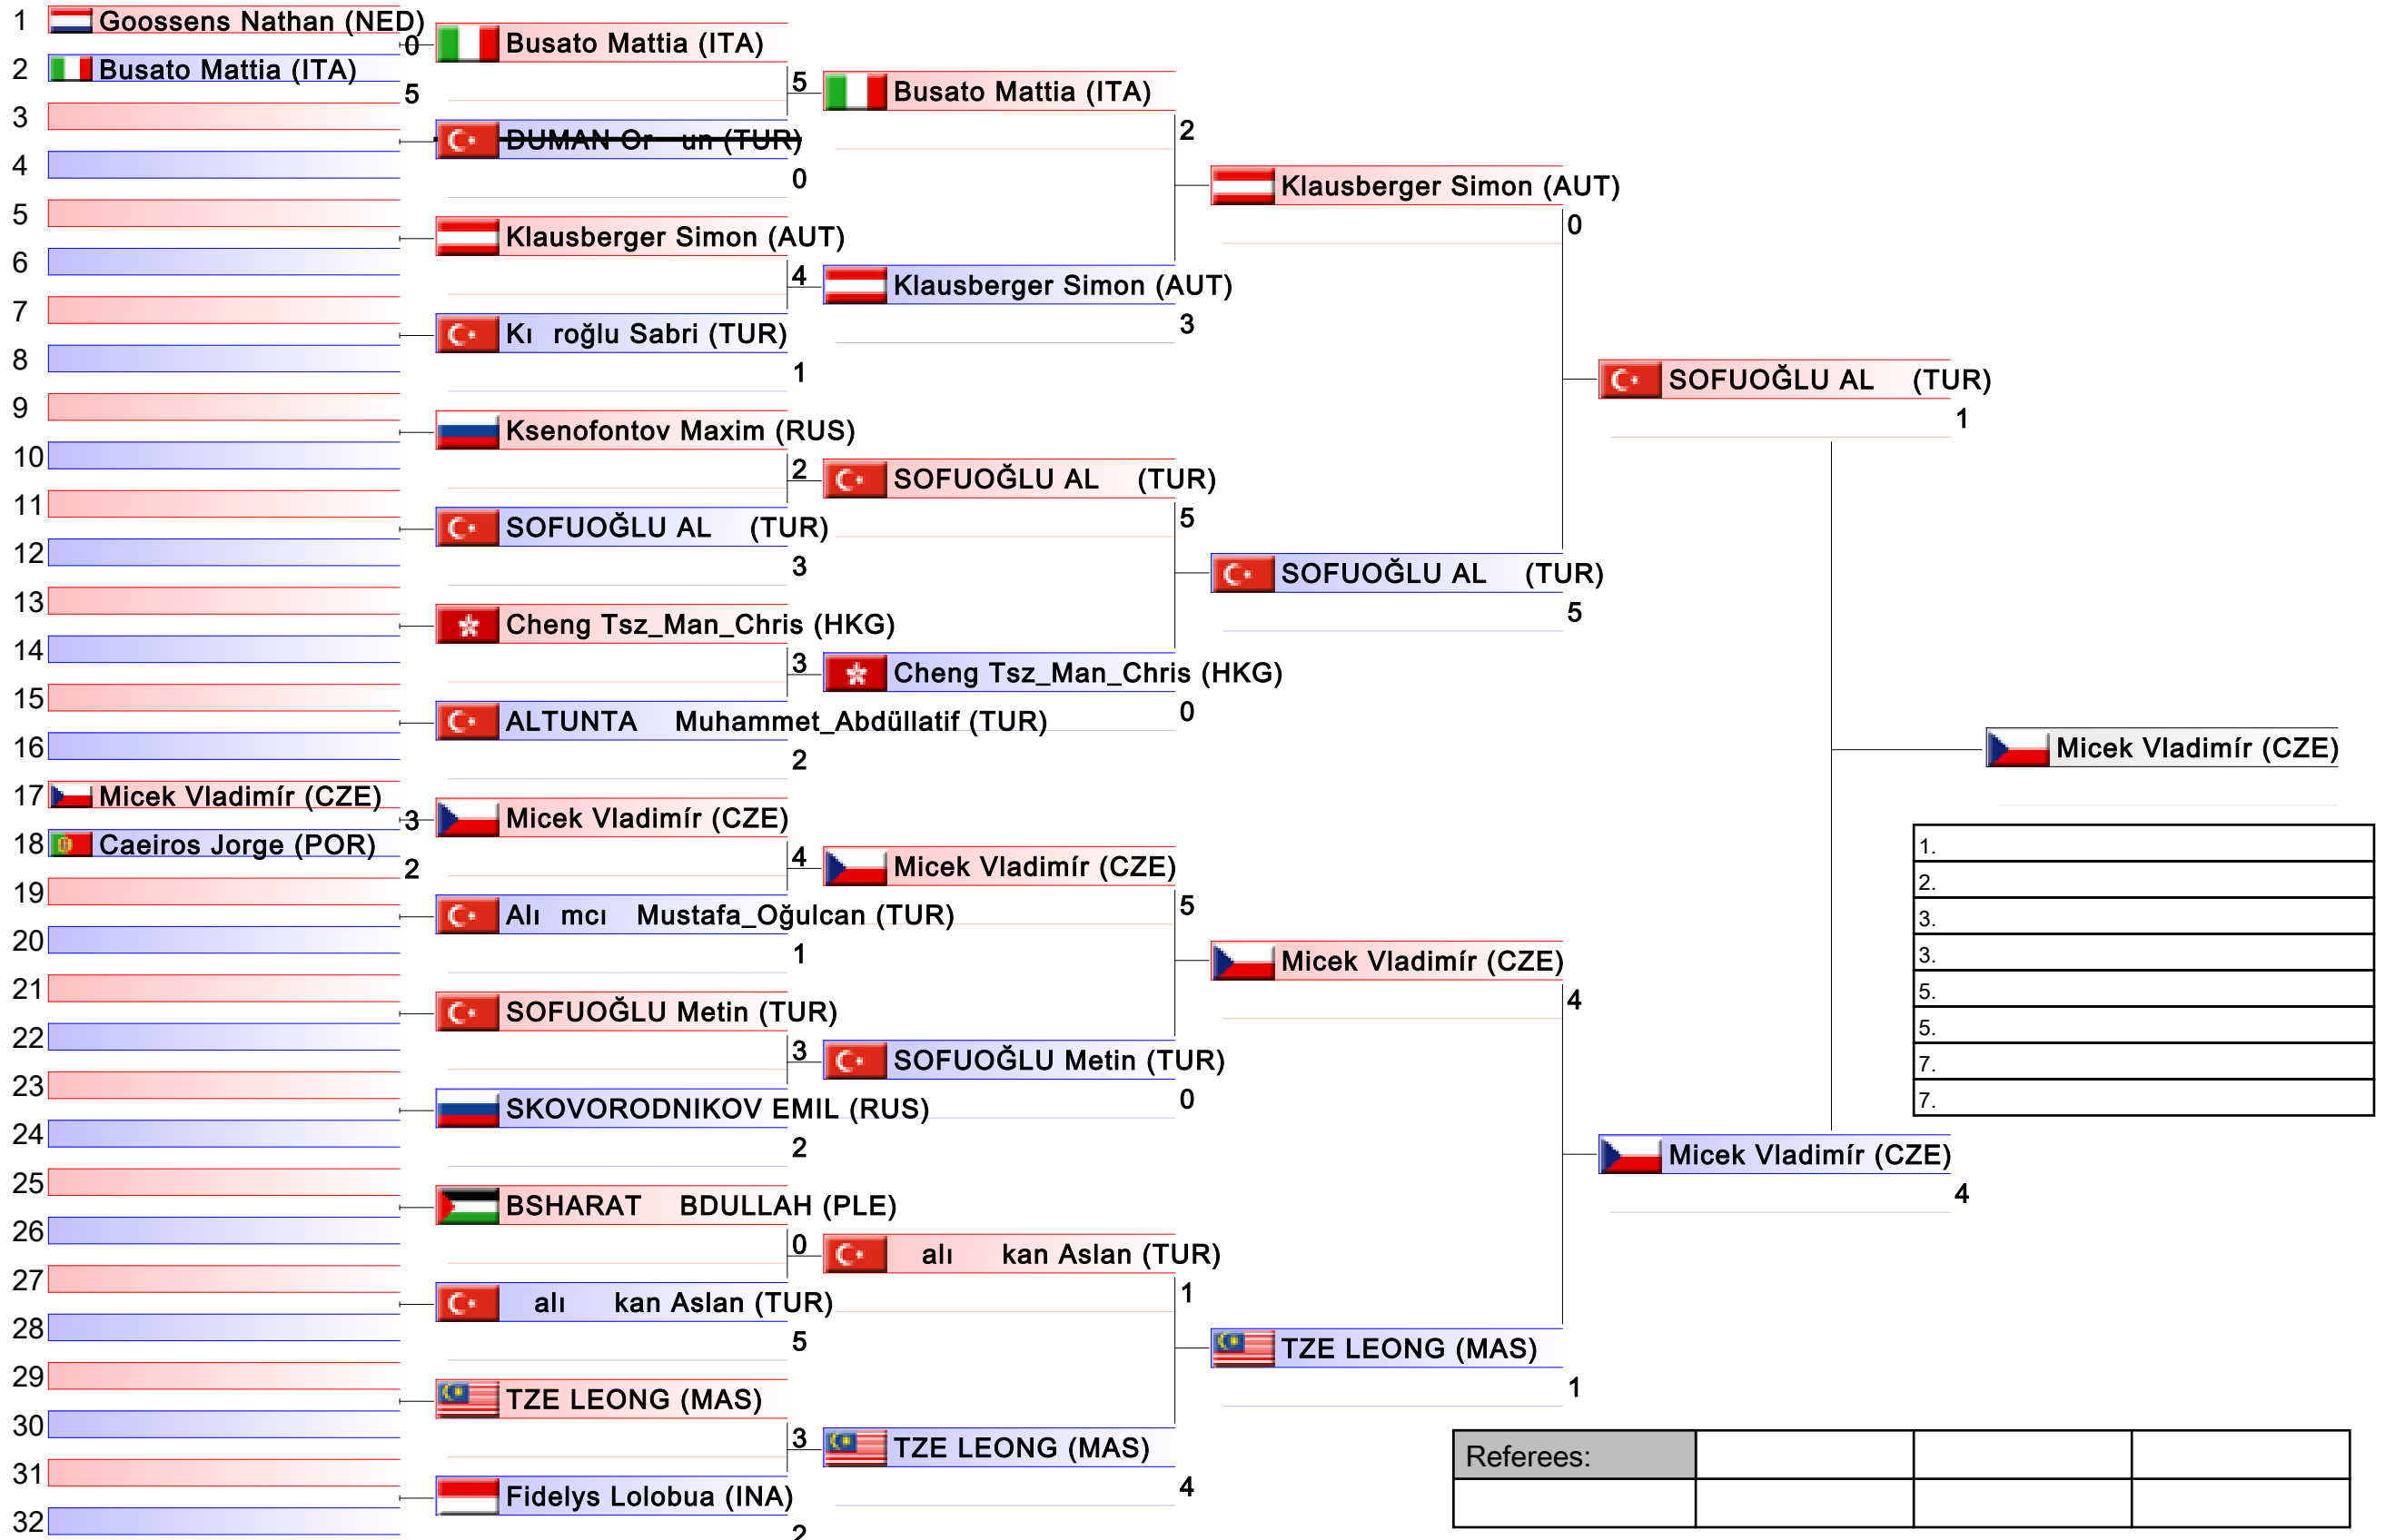

| |
|----|
| 1. |
| 2. |
| 3. |
| 3. |
| 5. |
| 5. |
| 7. |
| 7. |

| | | | |
|-----------|--|--|--|
| Referees: | | | |
| | | | |

Kata Individual male Sen

Karate1 - Istanbul 2011

Tatami
3

Pool
1/2

Kata Individual male Sen