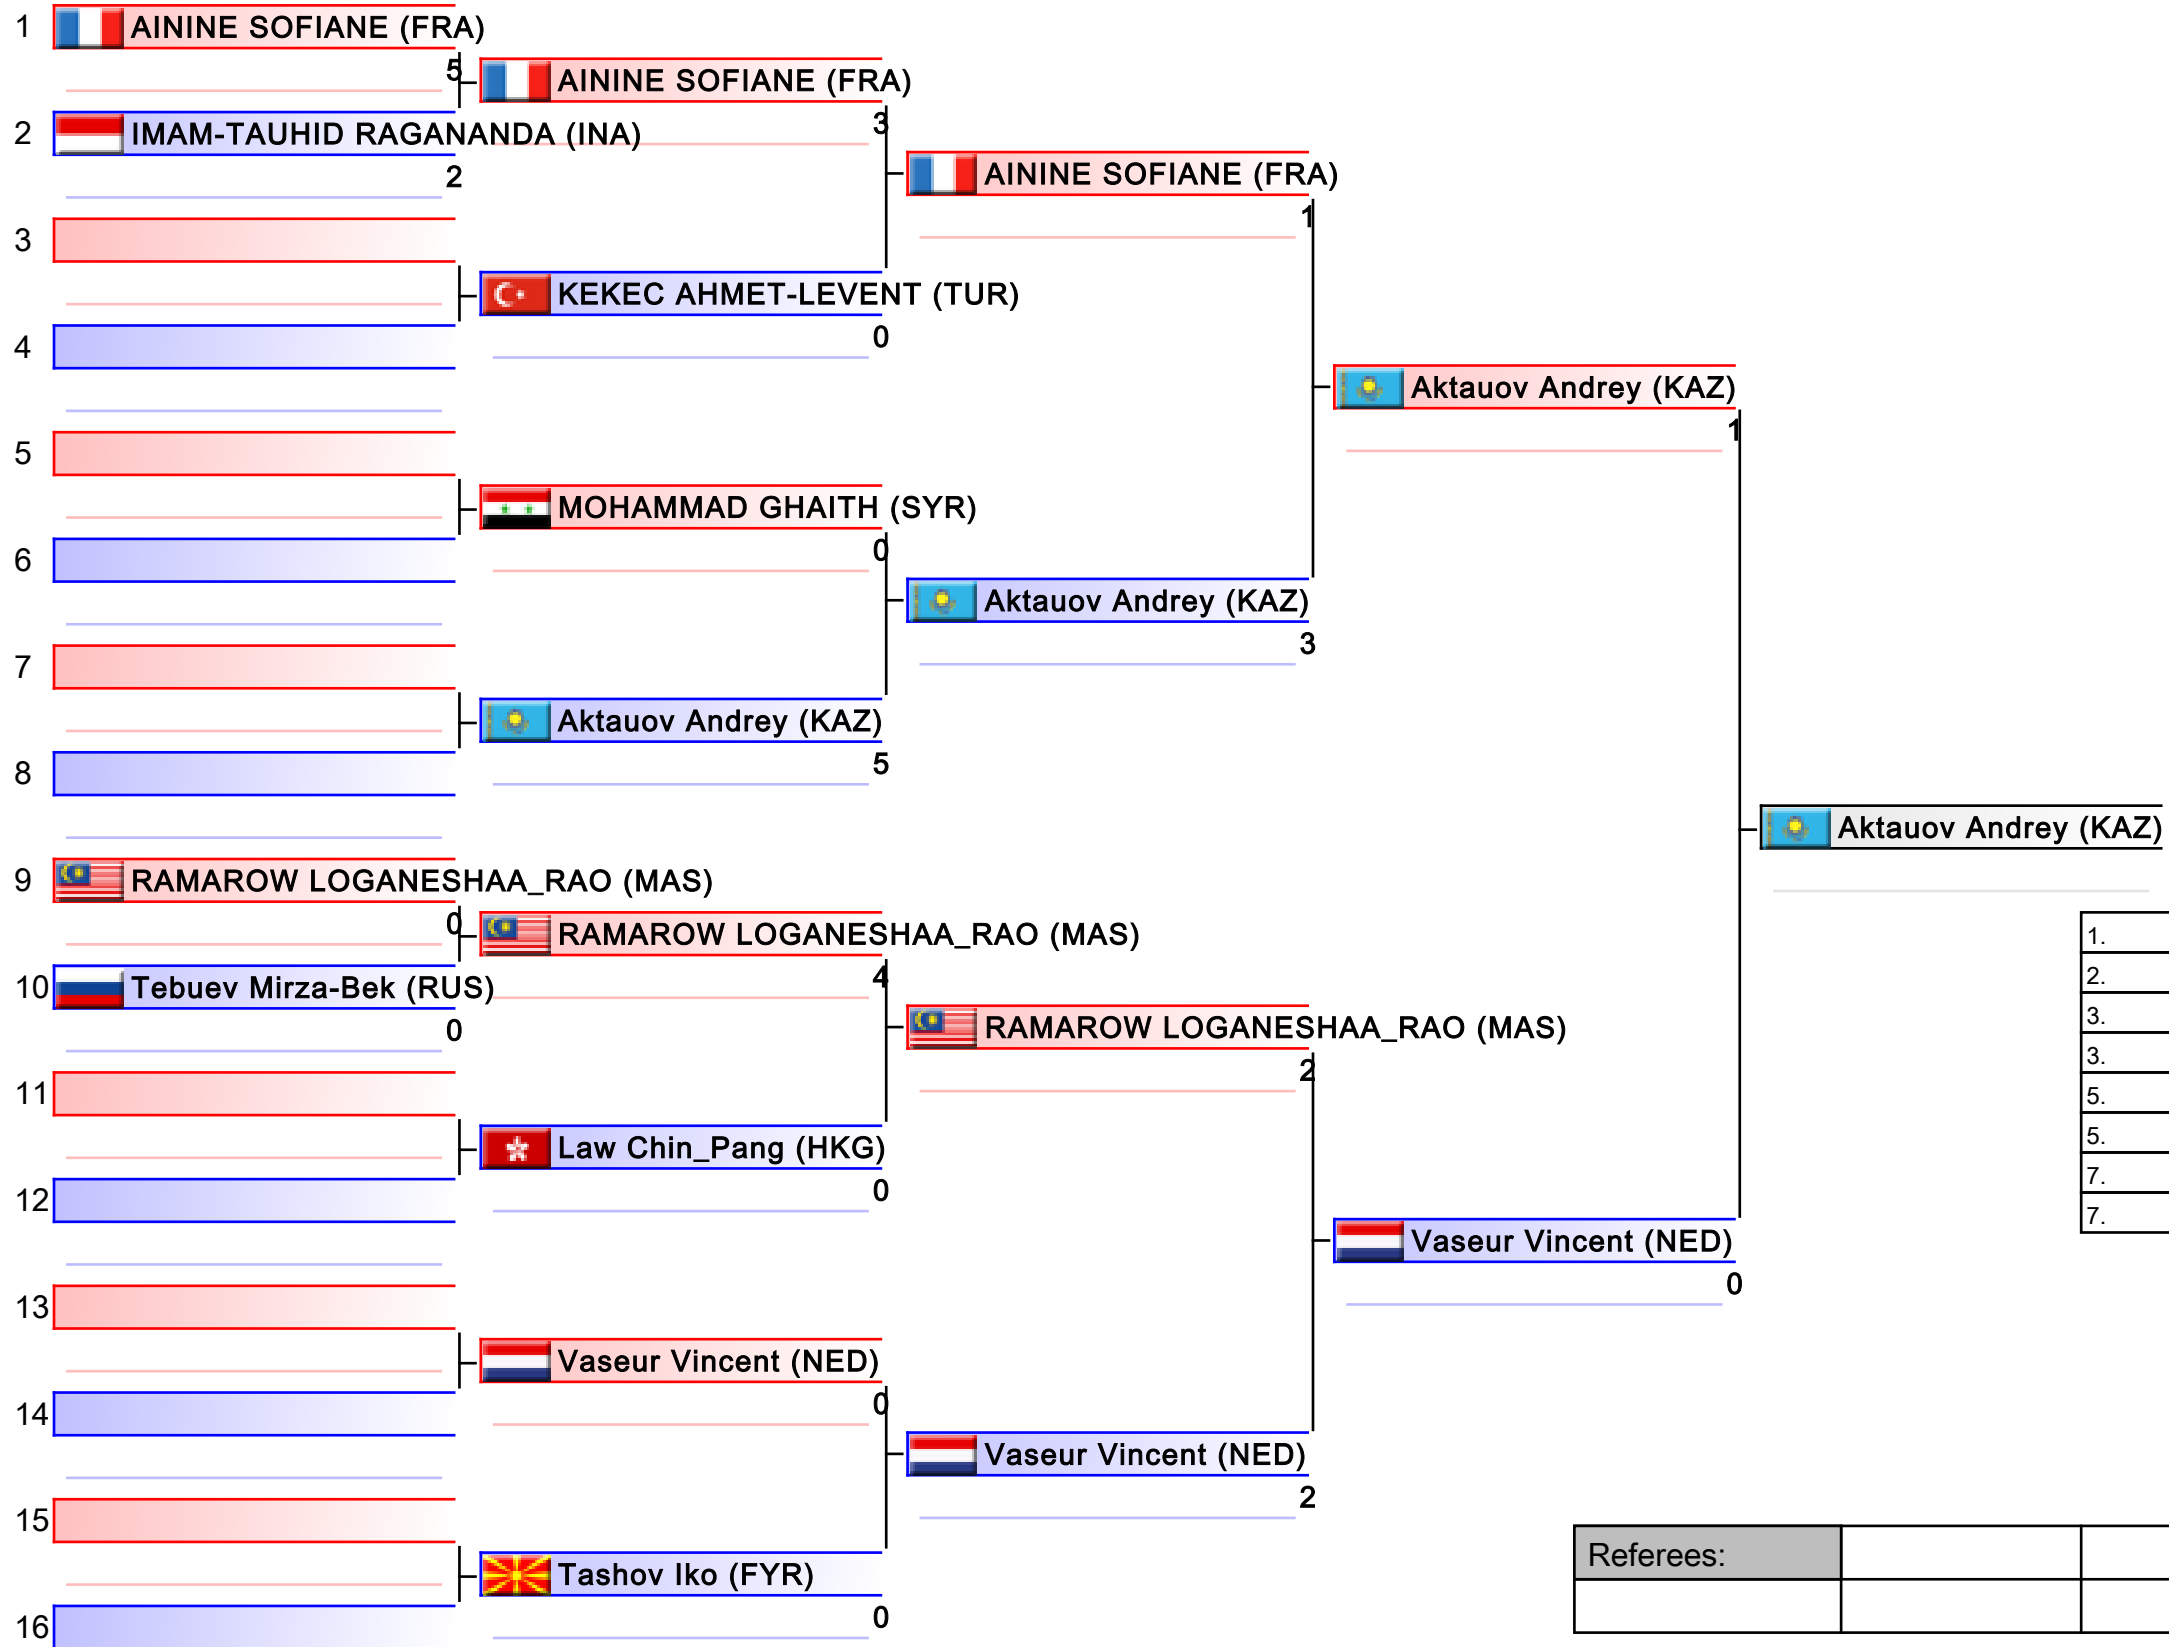

| |
|----|
| 1. |
| 2. |
| 3. |
| 3. |
| 5. |
| 5. |
| 7. |
| 7. |

| | | | |
|-----------|--|--|--|
| Referees: | | | |
| | | | |

Kumite Individual male Seniors -60

Karate1 - Istanbul 2011

Tatami
4

Pool
4/4