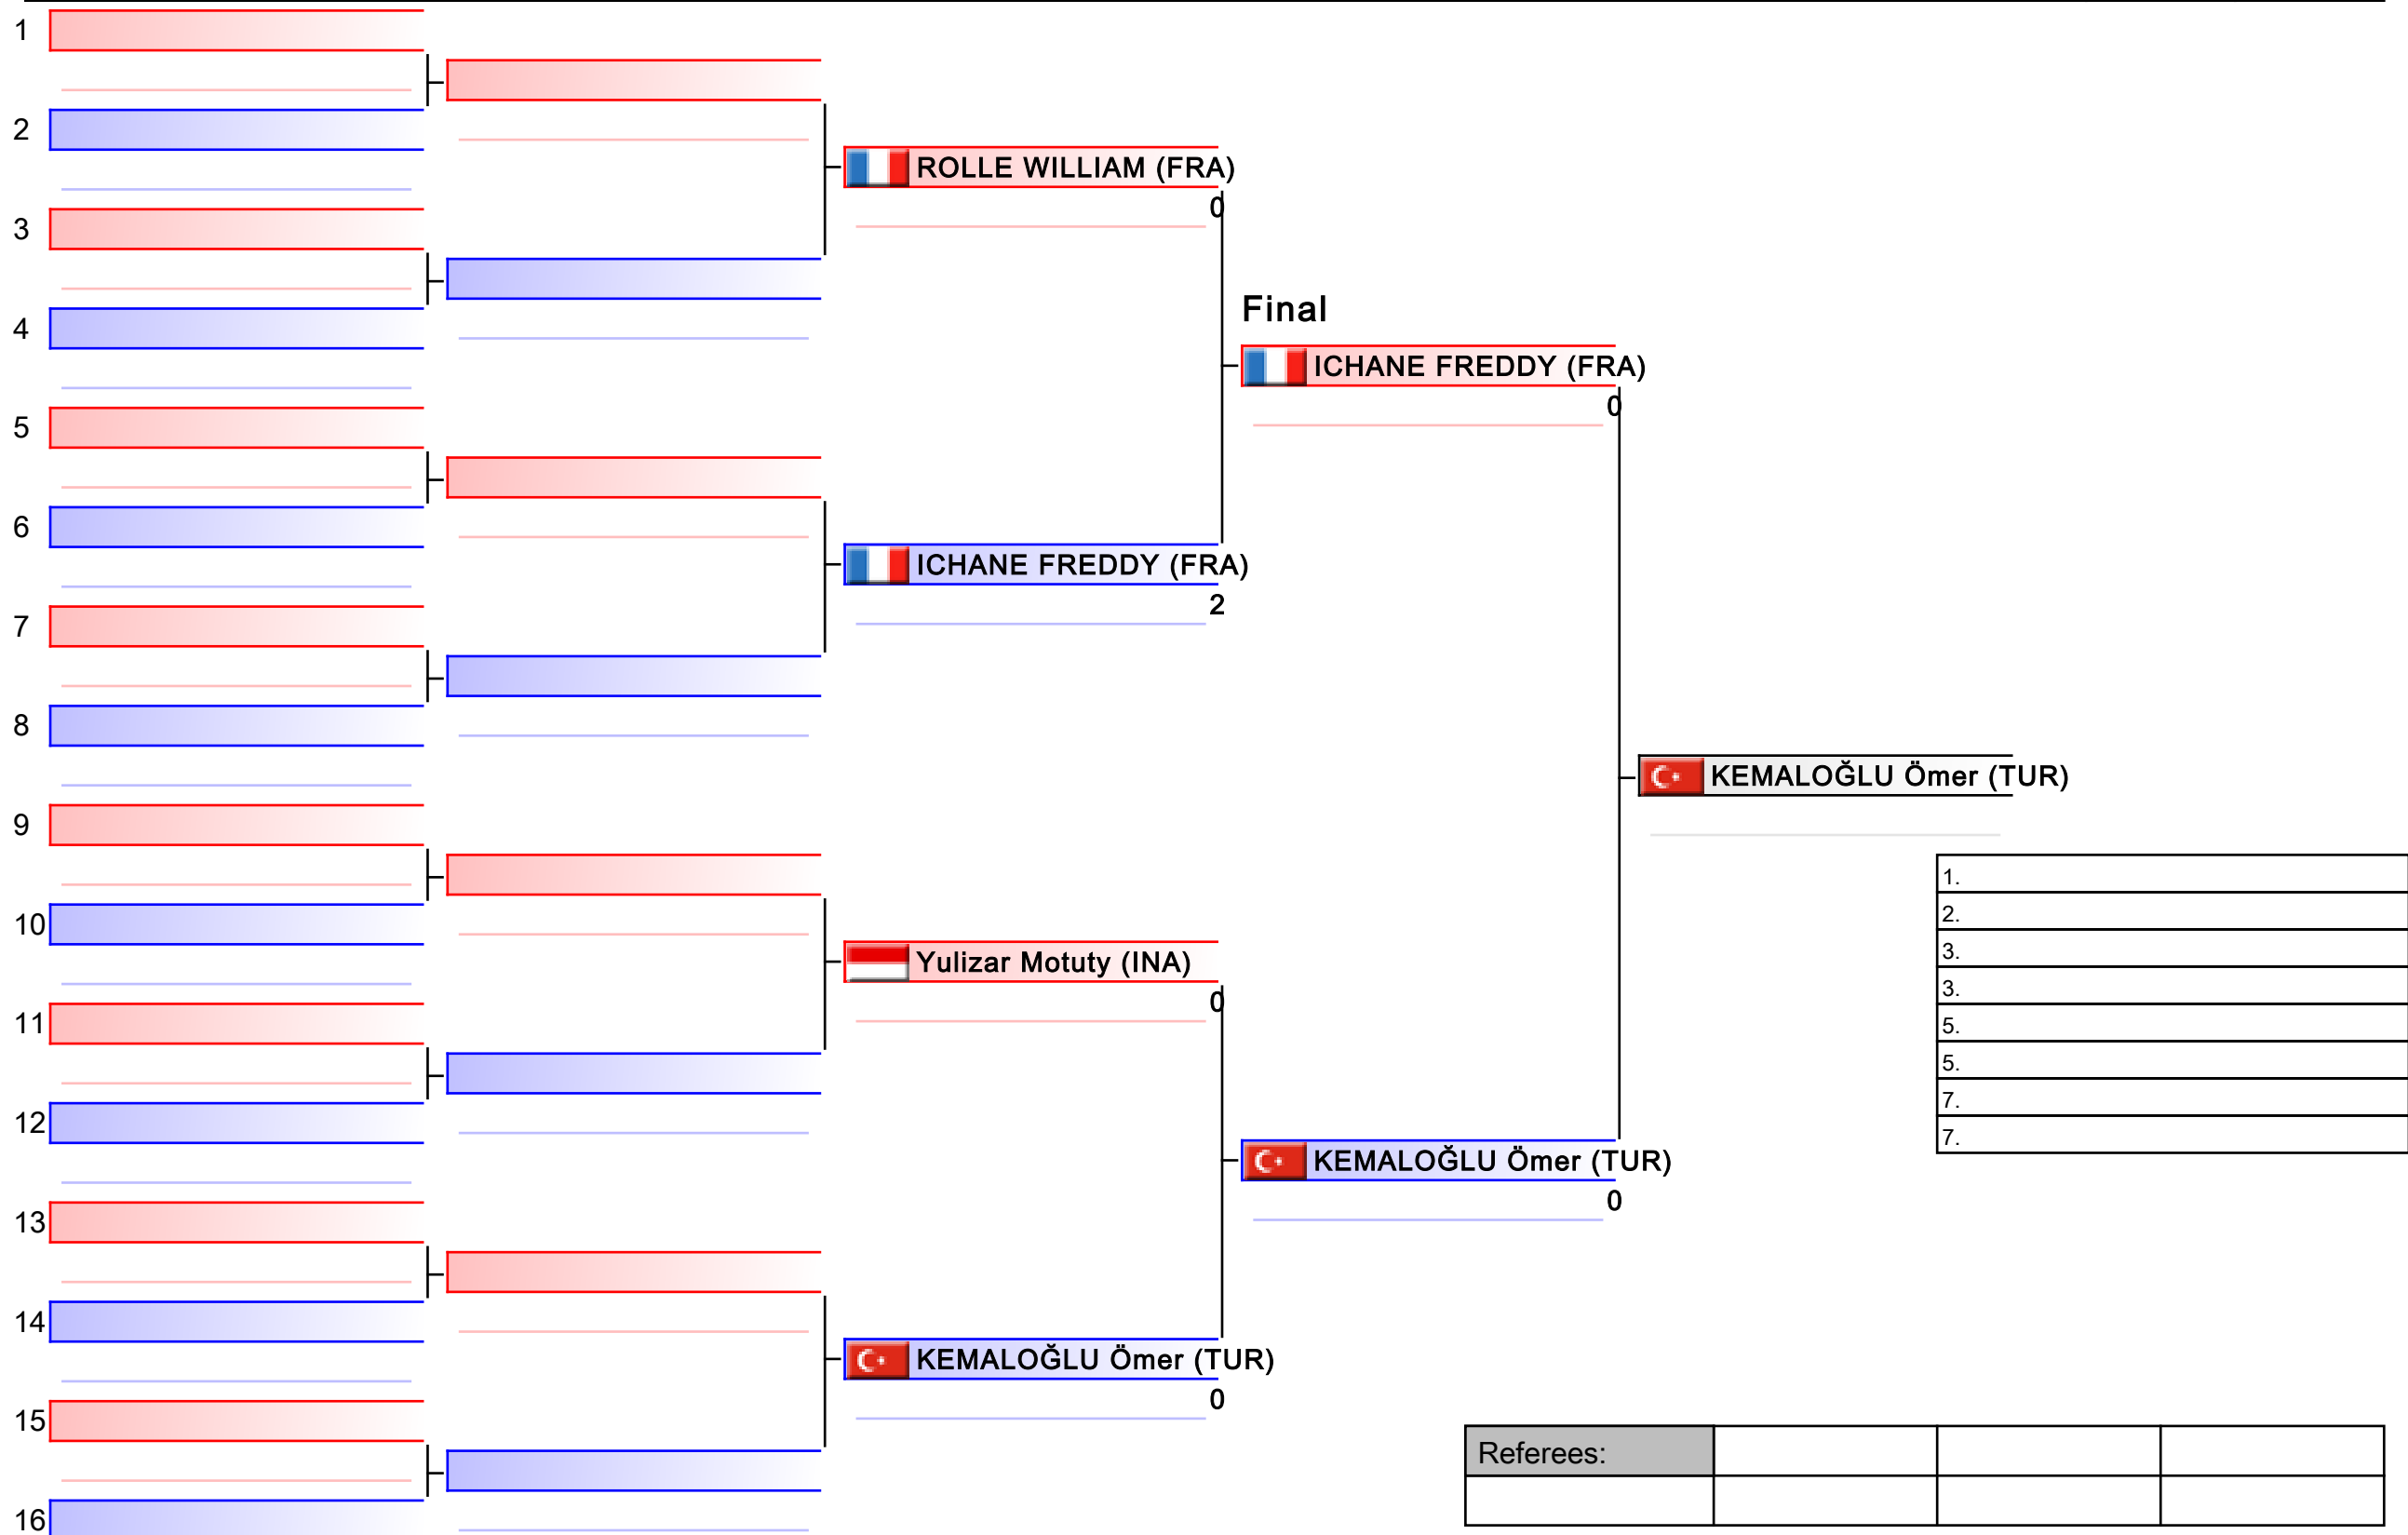

Pool winner-Kumite Individual male Seniors -67

Karate1 - Istanbul 2011

Tatami

Pool
1/1

1.
2.
3.
3.
5.
5.
7.
7.

Referees: