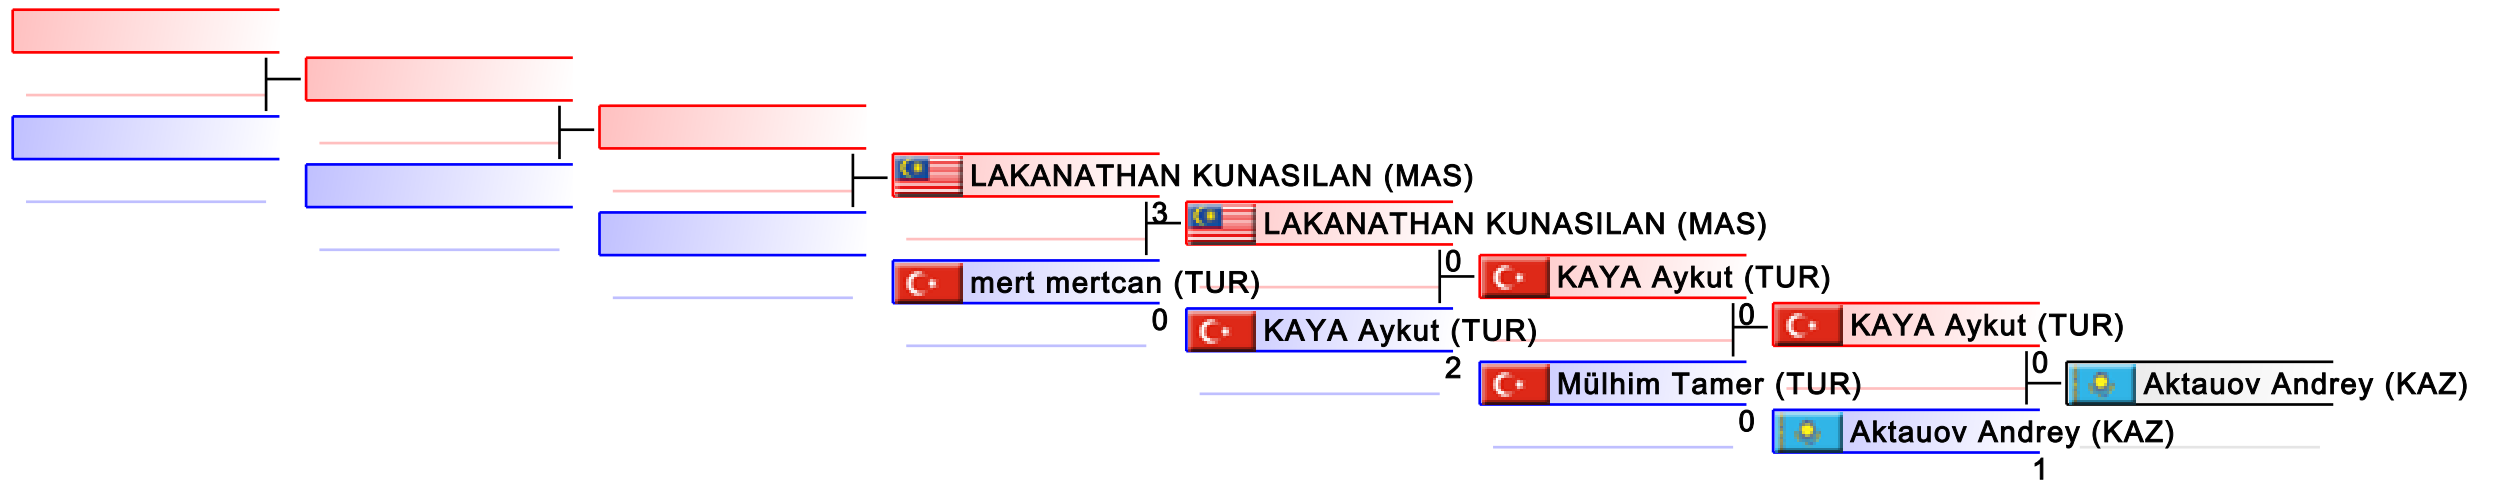

Karate1 - Istanbul 2011

(c)sportdata GmbH & Co KG 2000-2011(2011-09-21 02:34) -WKF Approved- v 7.3.1 build 1 License: SDD_RBreiteneder_AUT (expire 2014-08-09)

Tatami
1

Pool

REPECHAGE: Kumite Individual male Seniors -60(Pool 1,2,3,4)