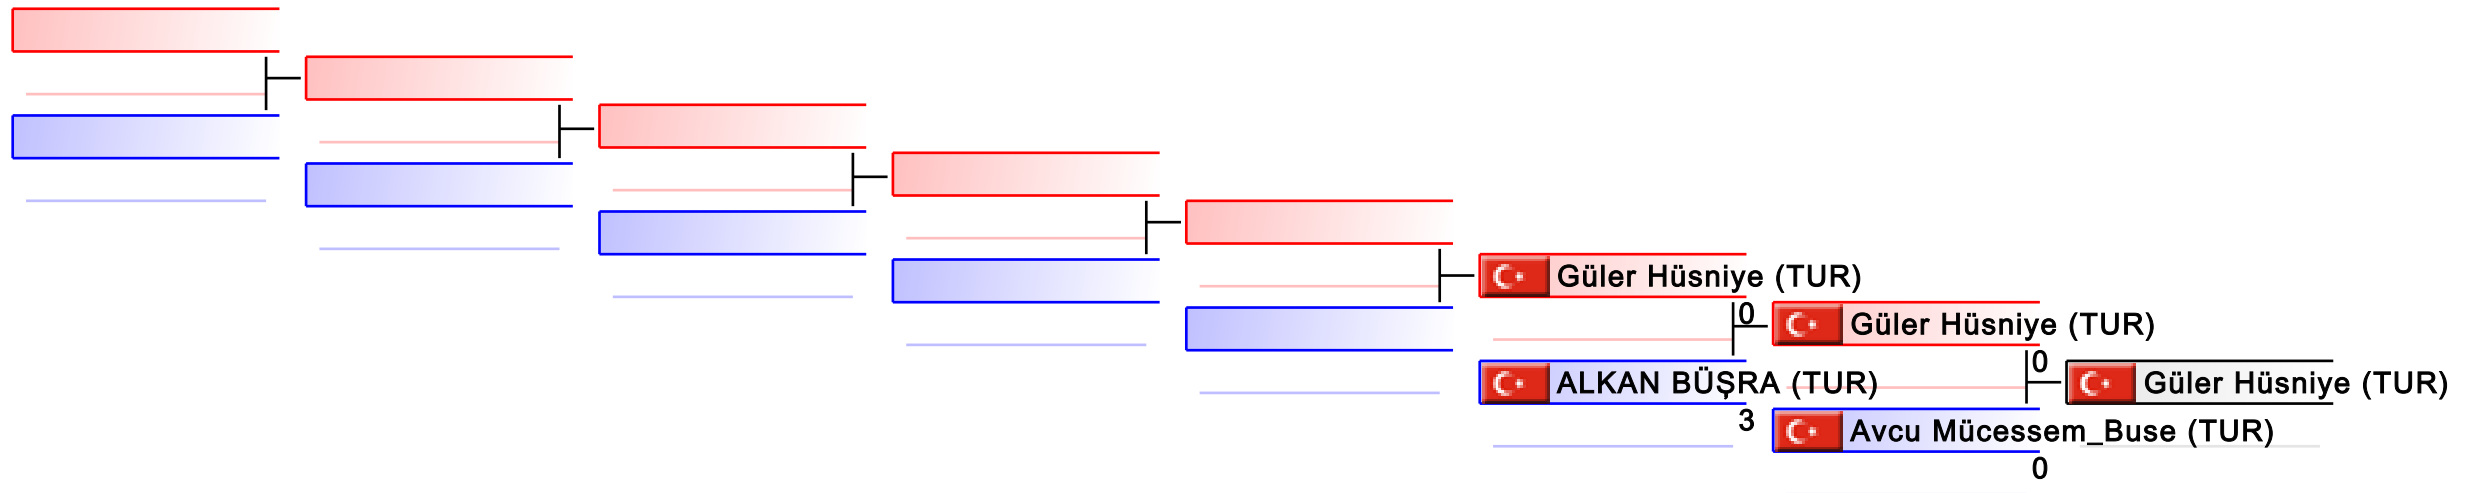

Kumite Individual female Seniors +68(Pool 2)

Karate1 - Istanbul 2011

Tatami
1

Pool

(c)sportdata GmbH & Co KG 2000-2011(2011-09-21 02:34) -WKF Approved- v 7.3.1 build 1 License: SDD_RBreiteneder_AUT (expire 2014-08-09)