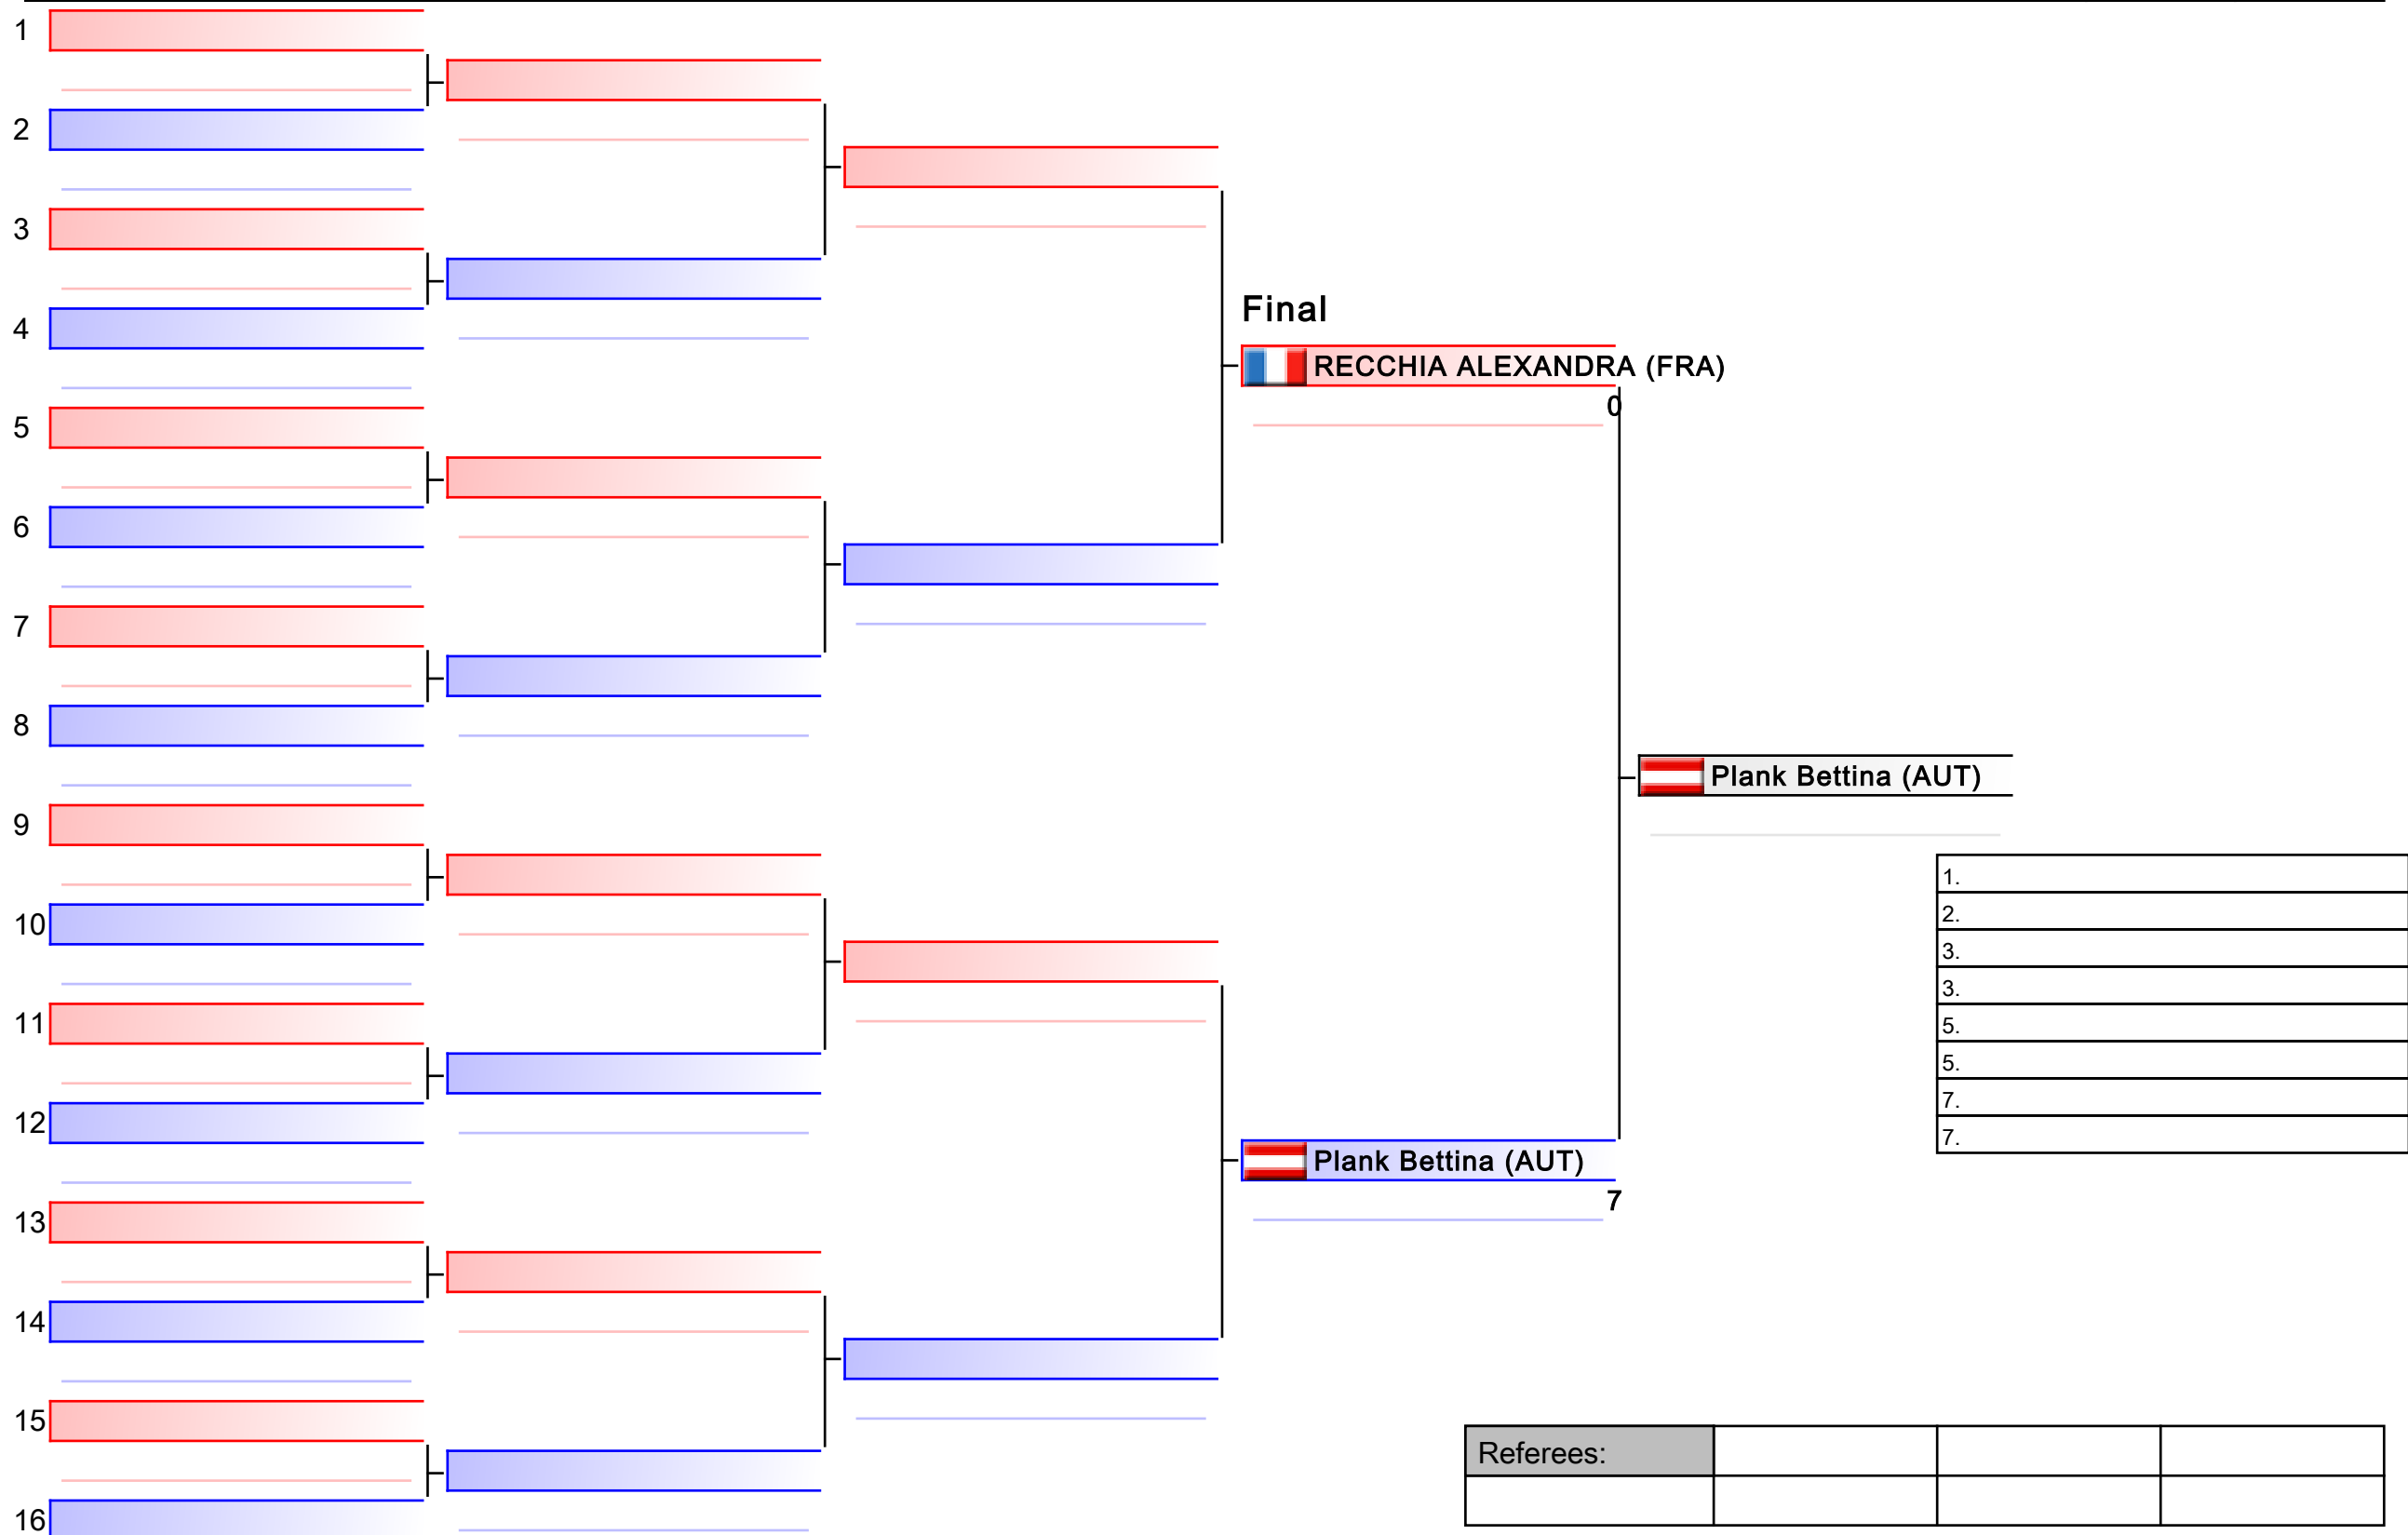

Pool winner-Kumite Individual female Seniors -50

Karate1 - Istanbul 2011

Tatami

Pool
1/1