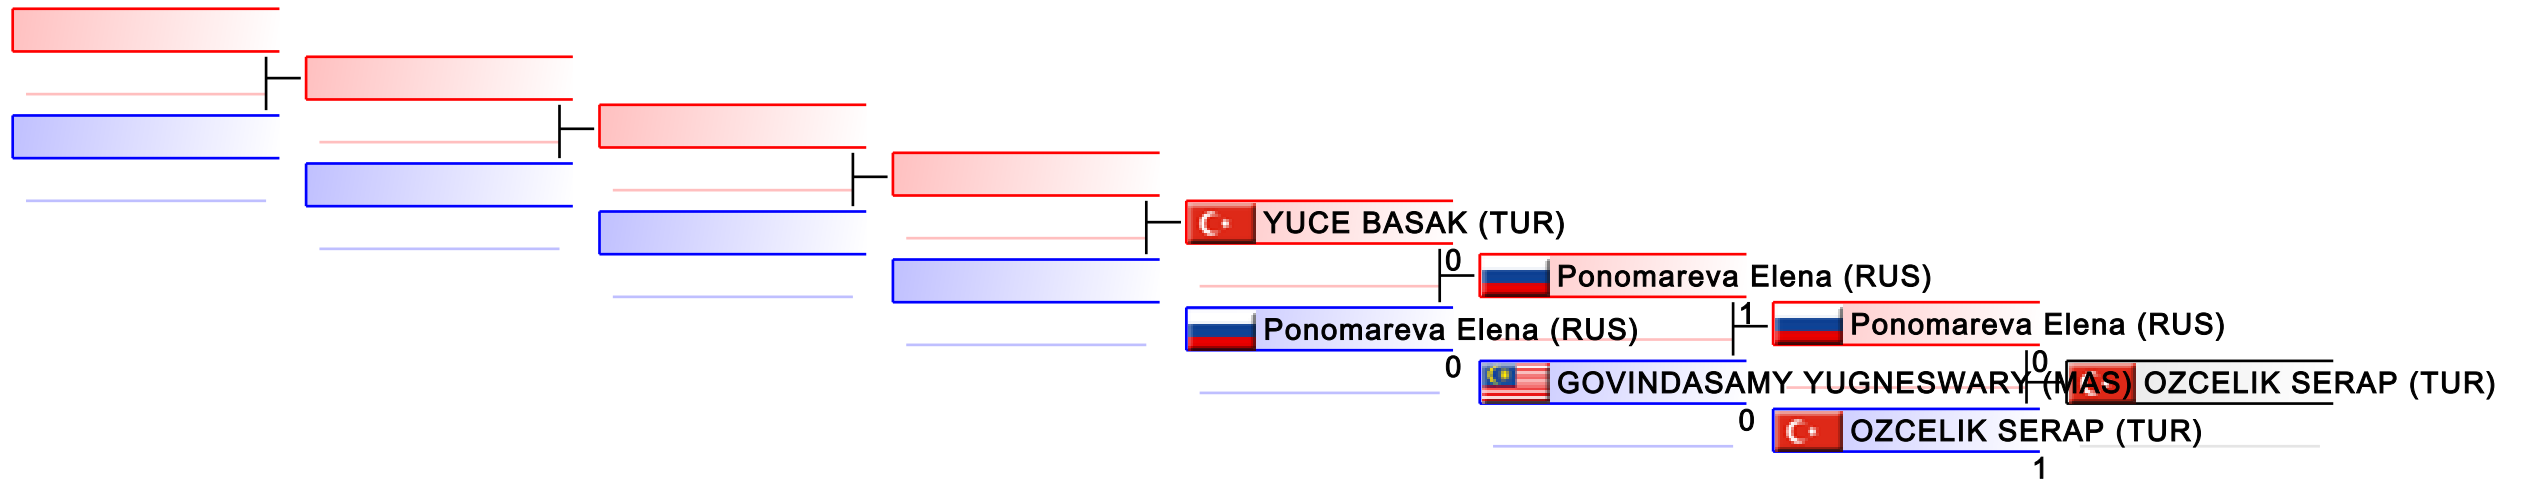

Kumite Individual female Seniors -50(Pool 1,2)

Karate1 - Istanbul 2011

(c)sportdata GmbH & Co KG 2000-2011(2011-09-21 02:34) -WKF Approved- v 7.3.1 build 1 License: SDD_RBreiteneder_AUT (expire 2014-08-09)

Tatami
1

Pool