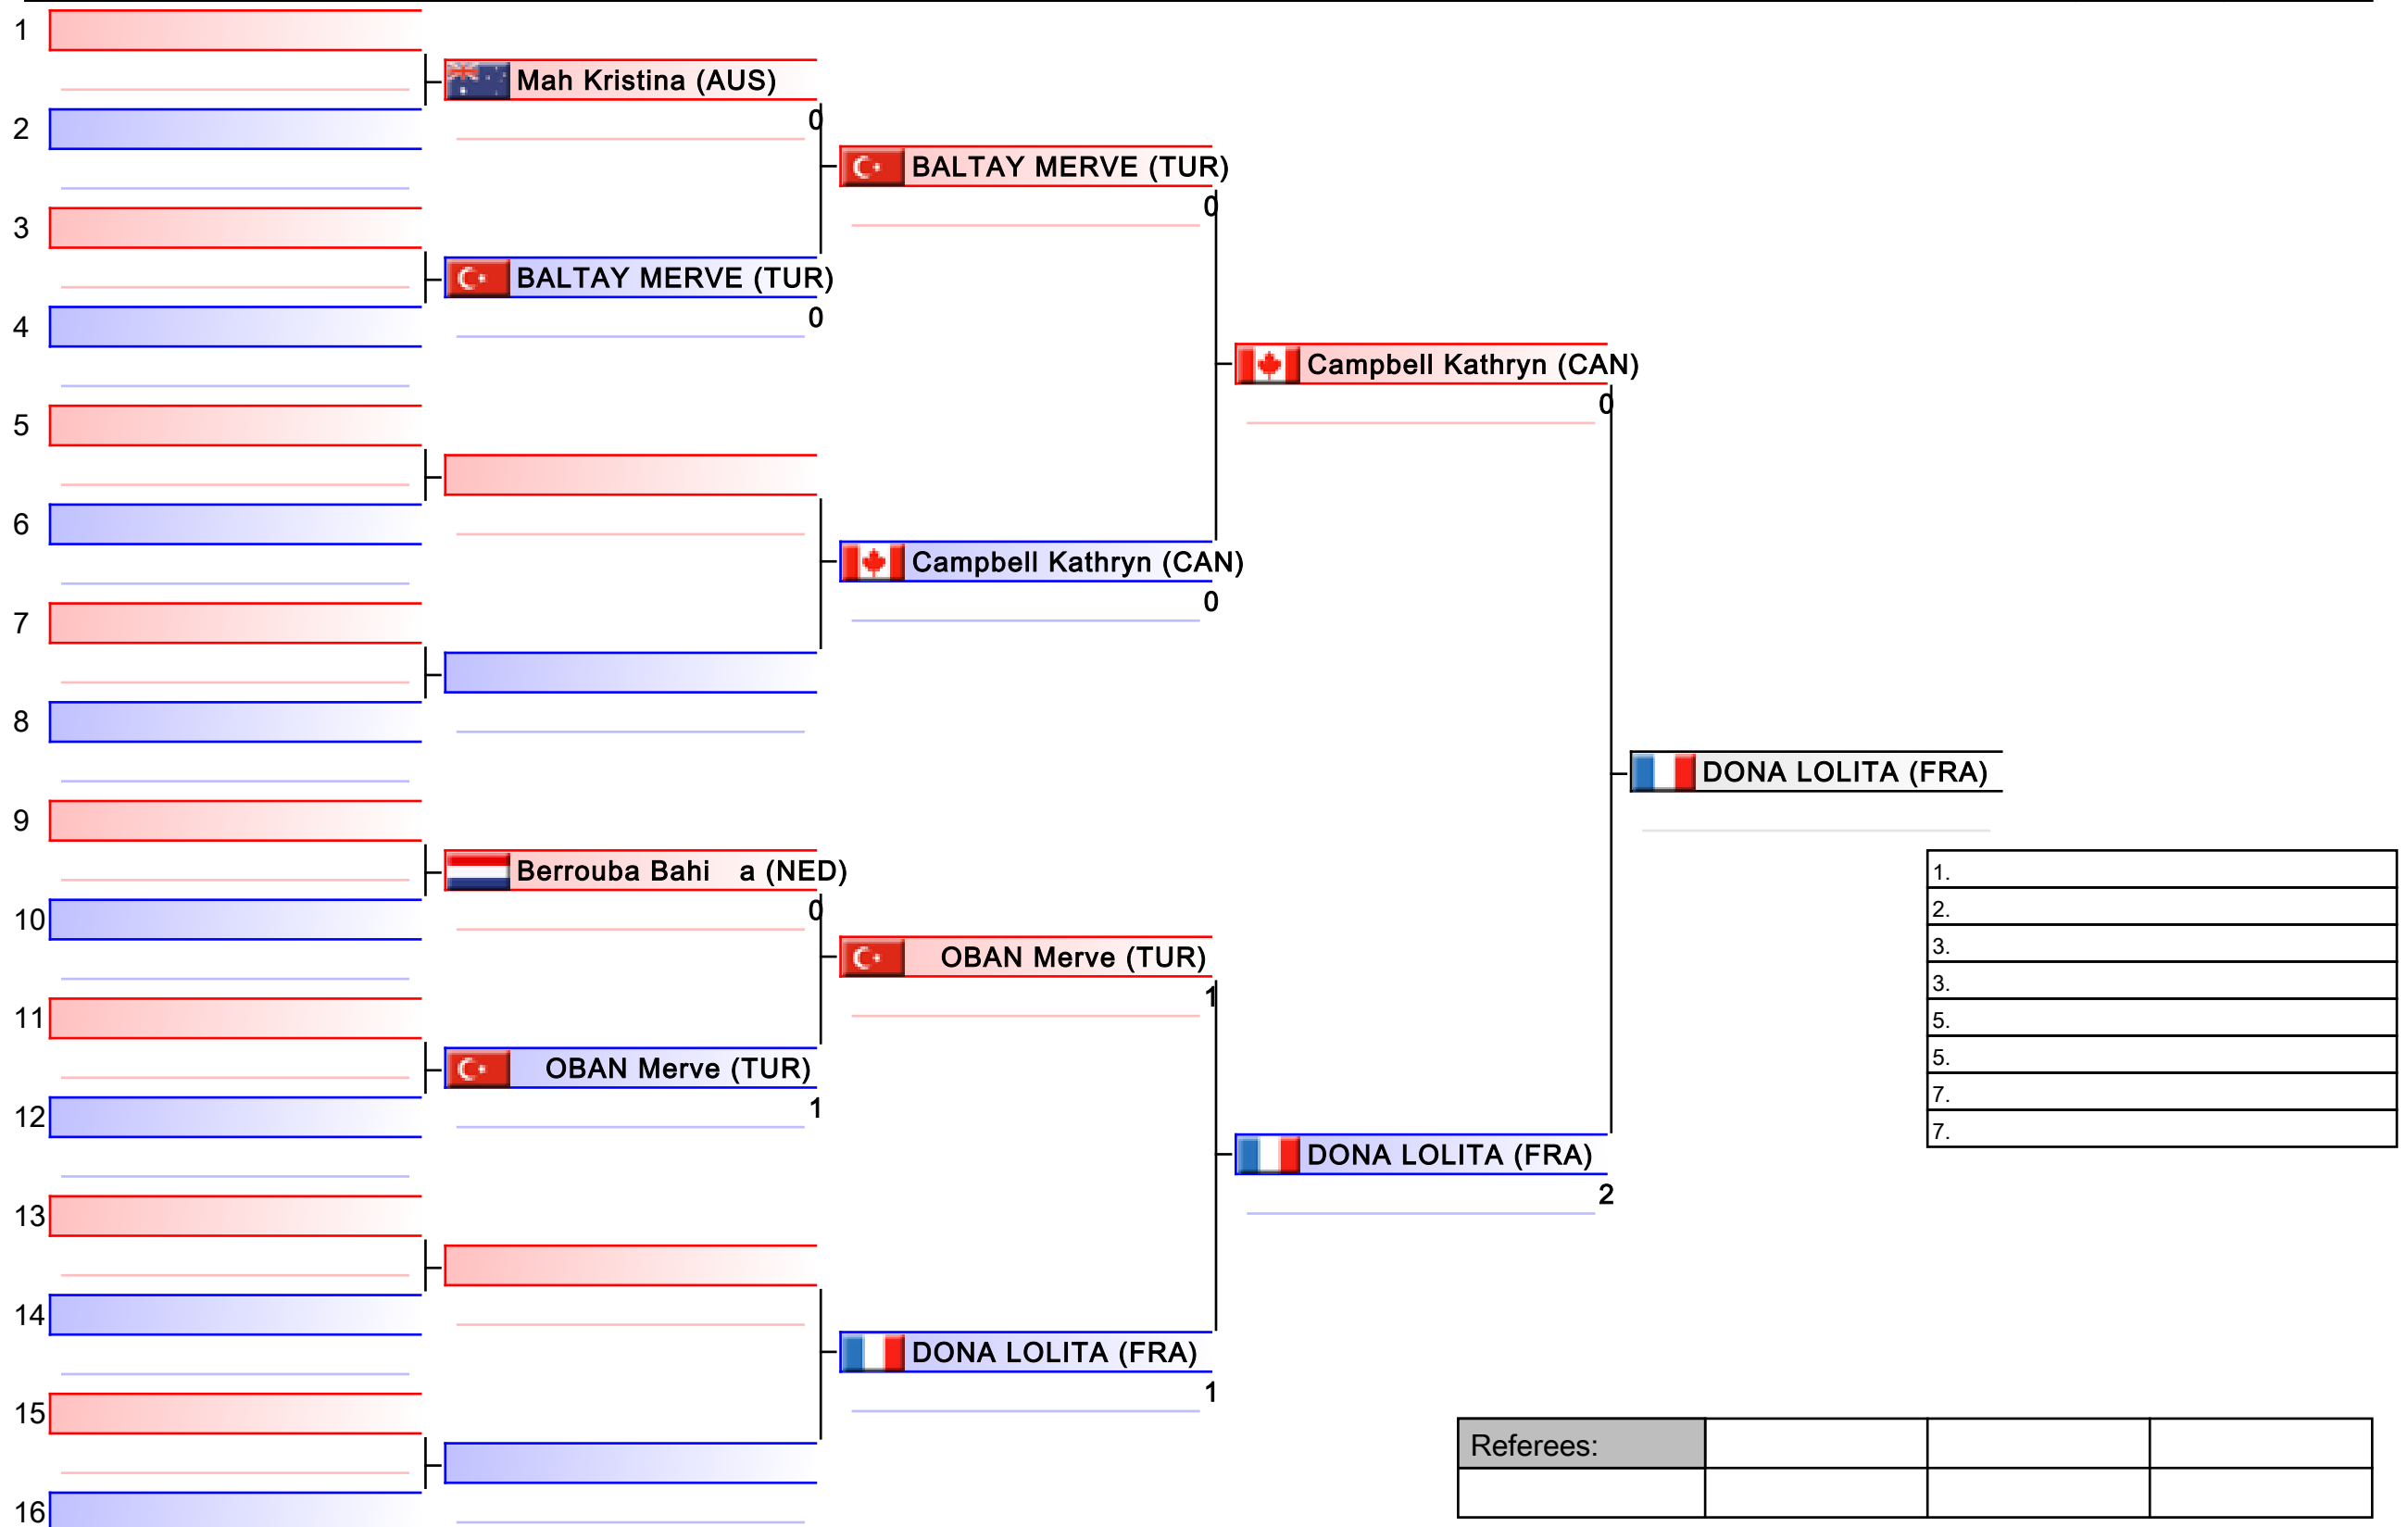

Kumite Individual female Seniors -61

Karate1 - Istanbul 2011

Tatami
3

Pool
2/4