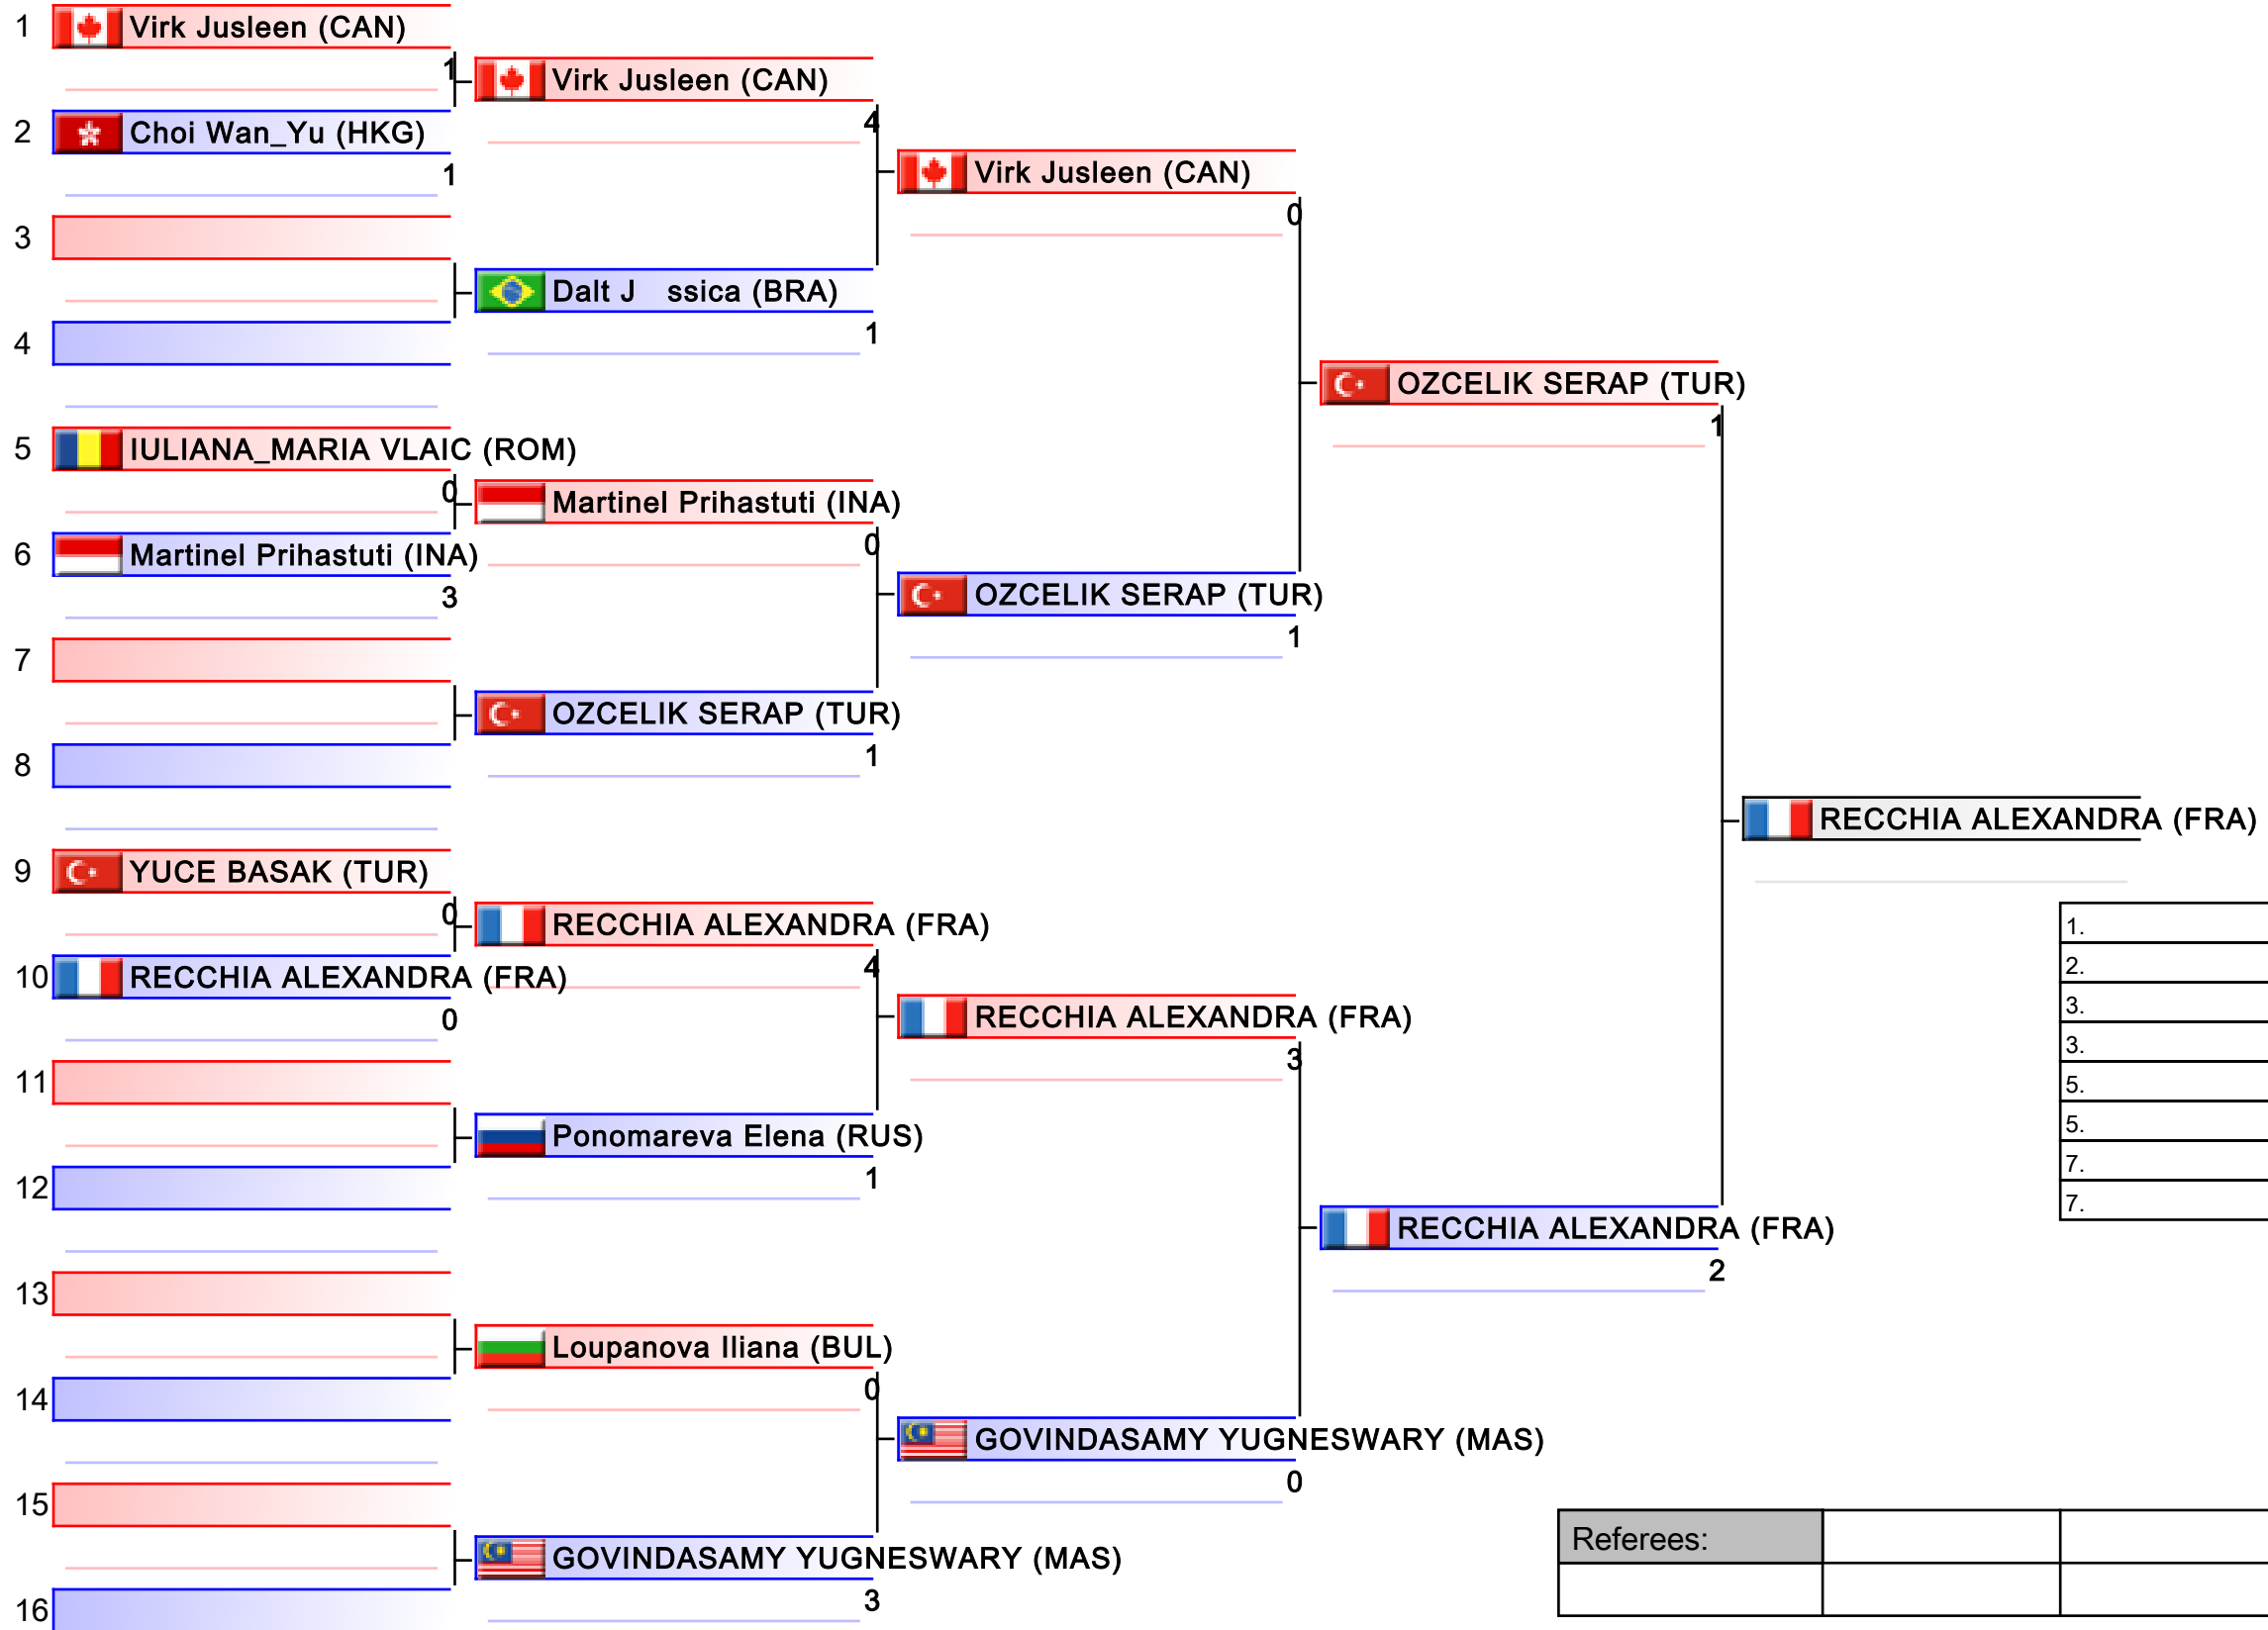

Kumite Individual female Seniors -50

Karate1 - Istanbul 2011

Tatami
1

Pool
1/2

1.
2.
3.
3.
5.
5.
7.
7.

Referees: