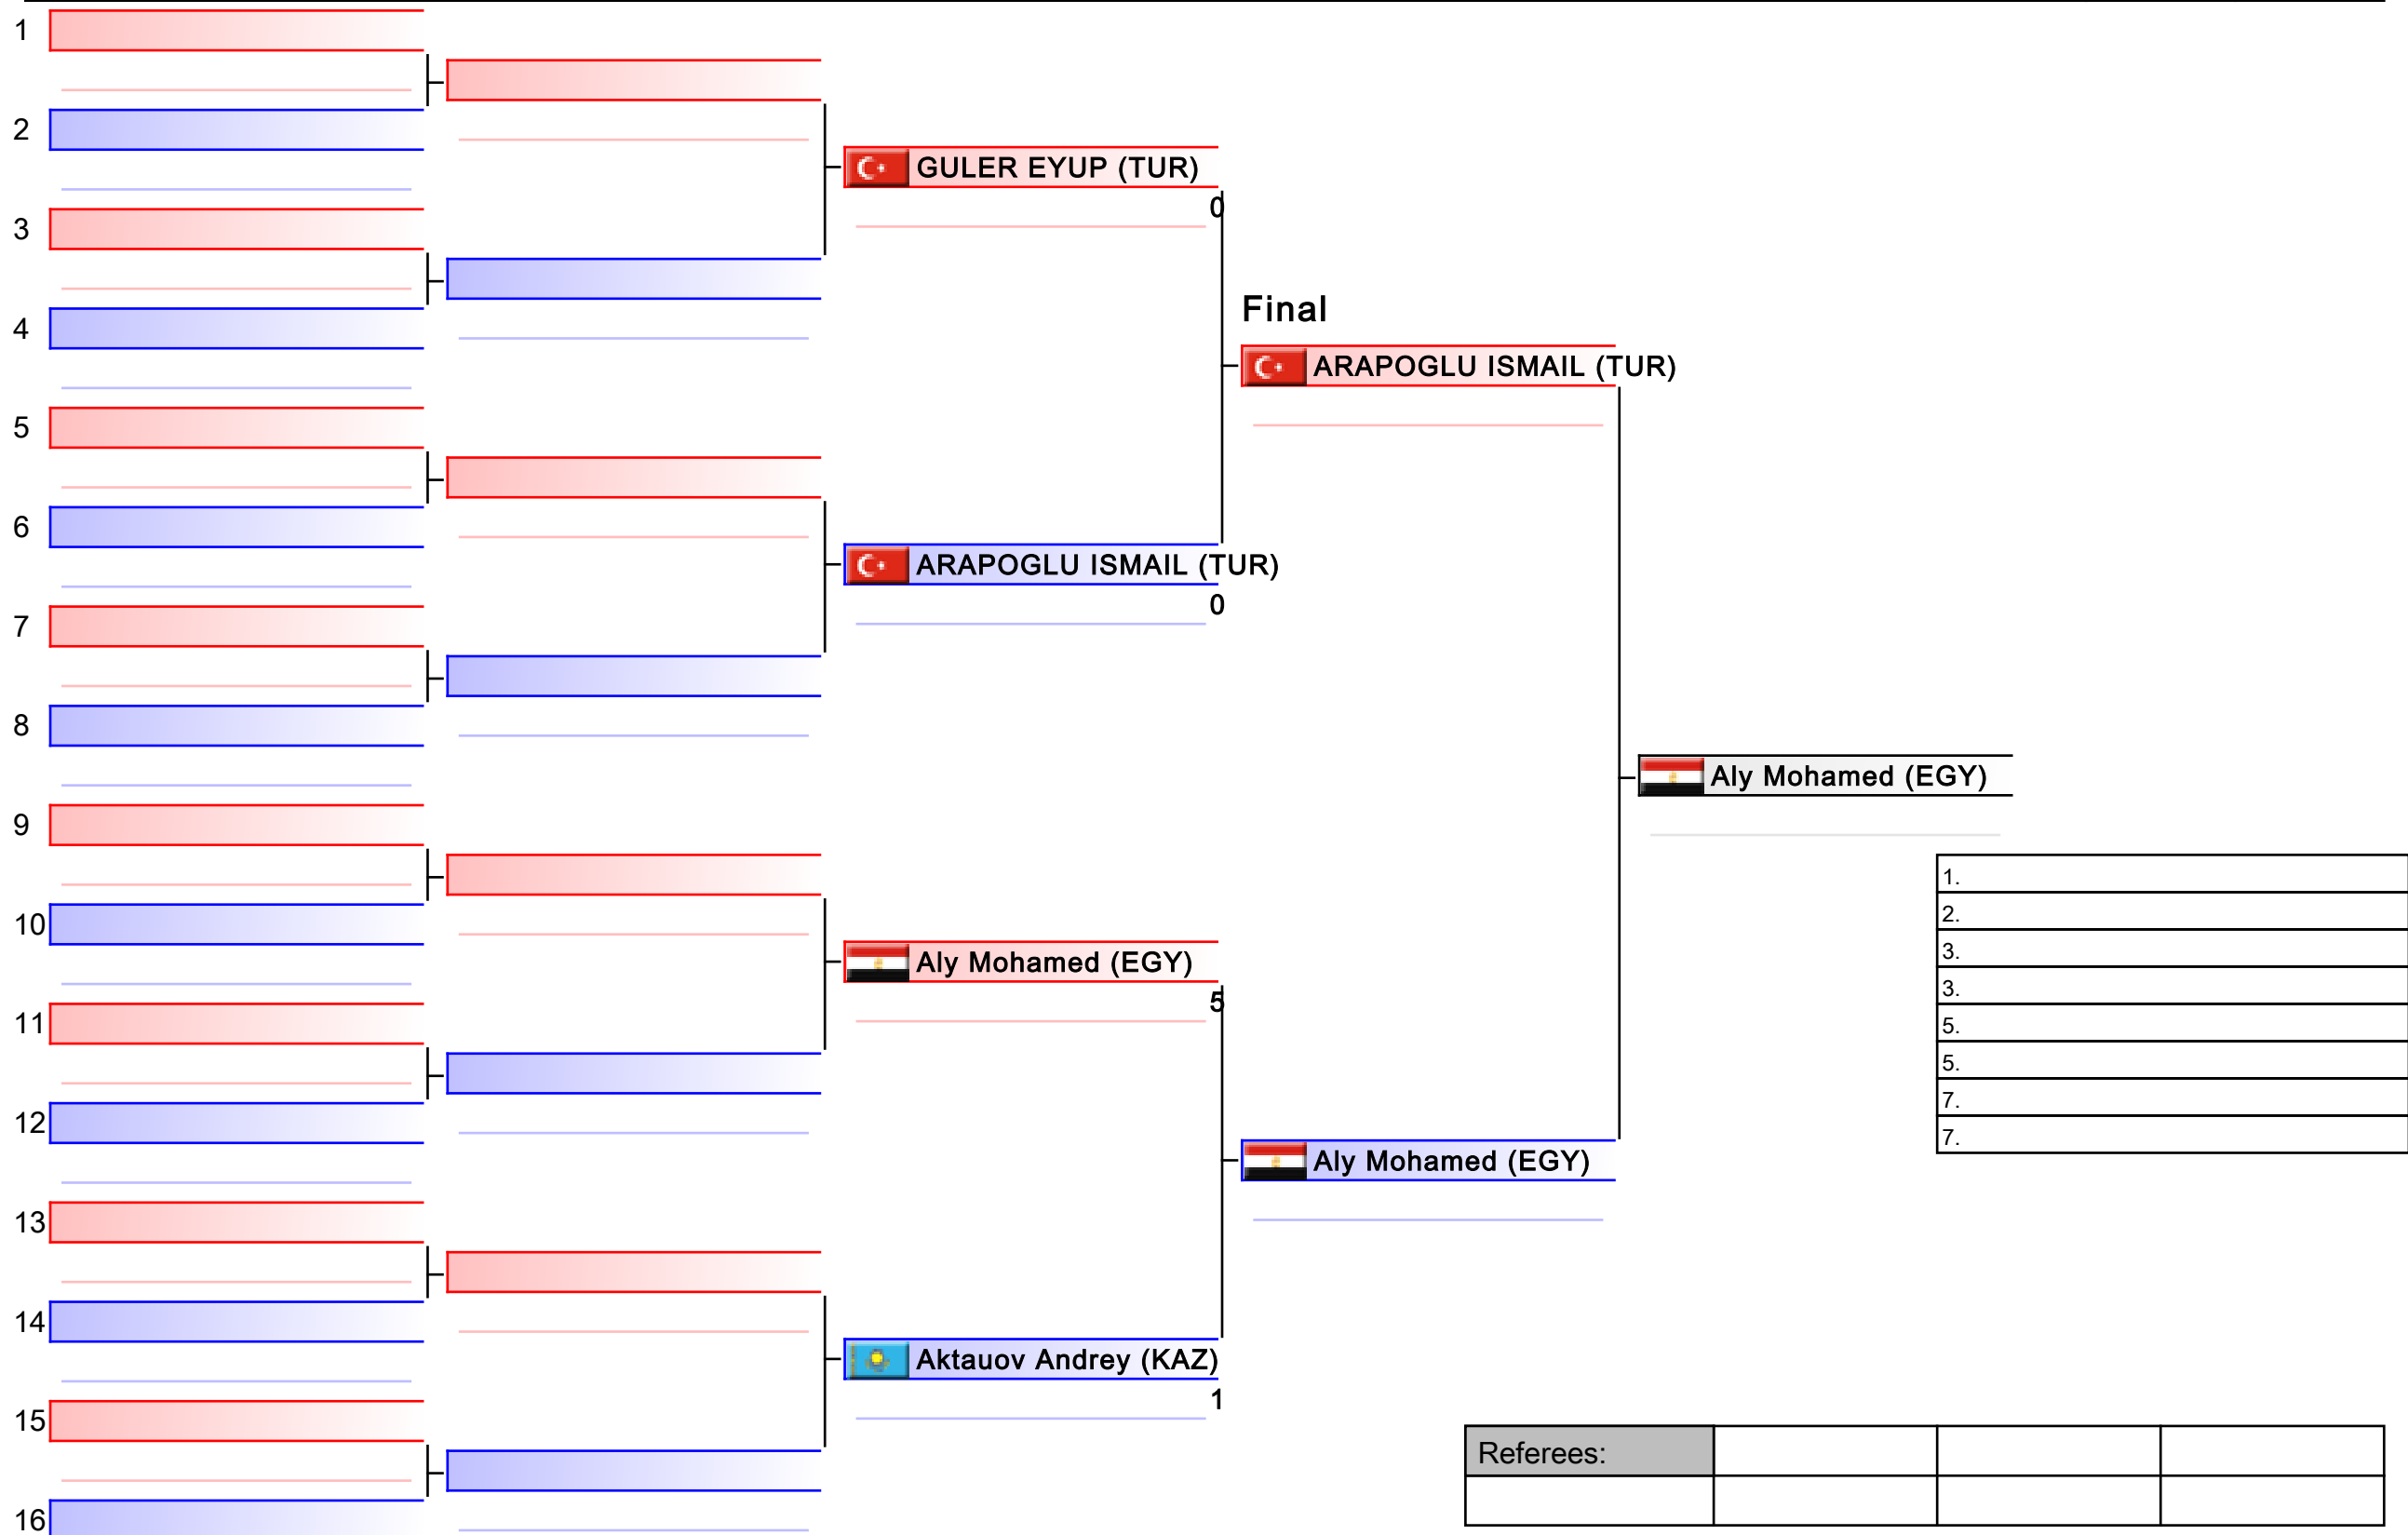

Pool winner-Kumite Individual female Seniors -68

Karate1 - Istanbul 2011

Tatami

Pool
1/1

| |
|----|
| 1. |
| 2. |
| 3. |
| 3. |
| 5. |
| 5. |
| 7. |
| 7. |

Pool winner-Kumite Individual male Seniors -67

Karate1 - Istanbul 2011