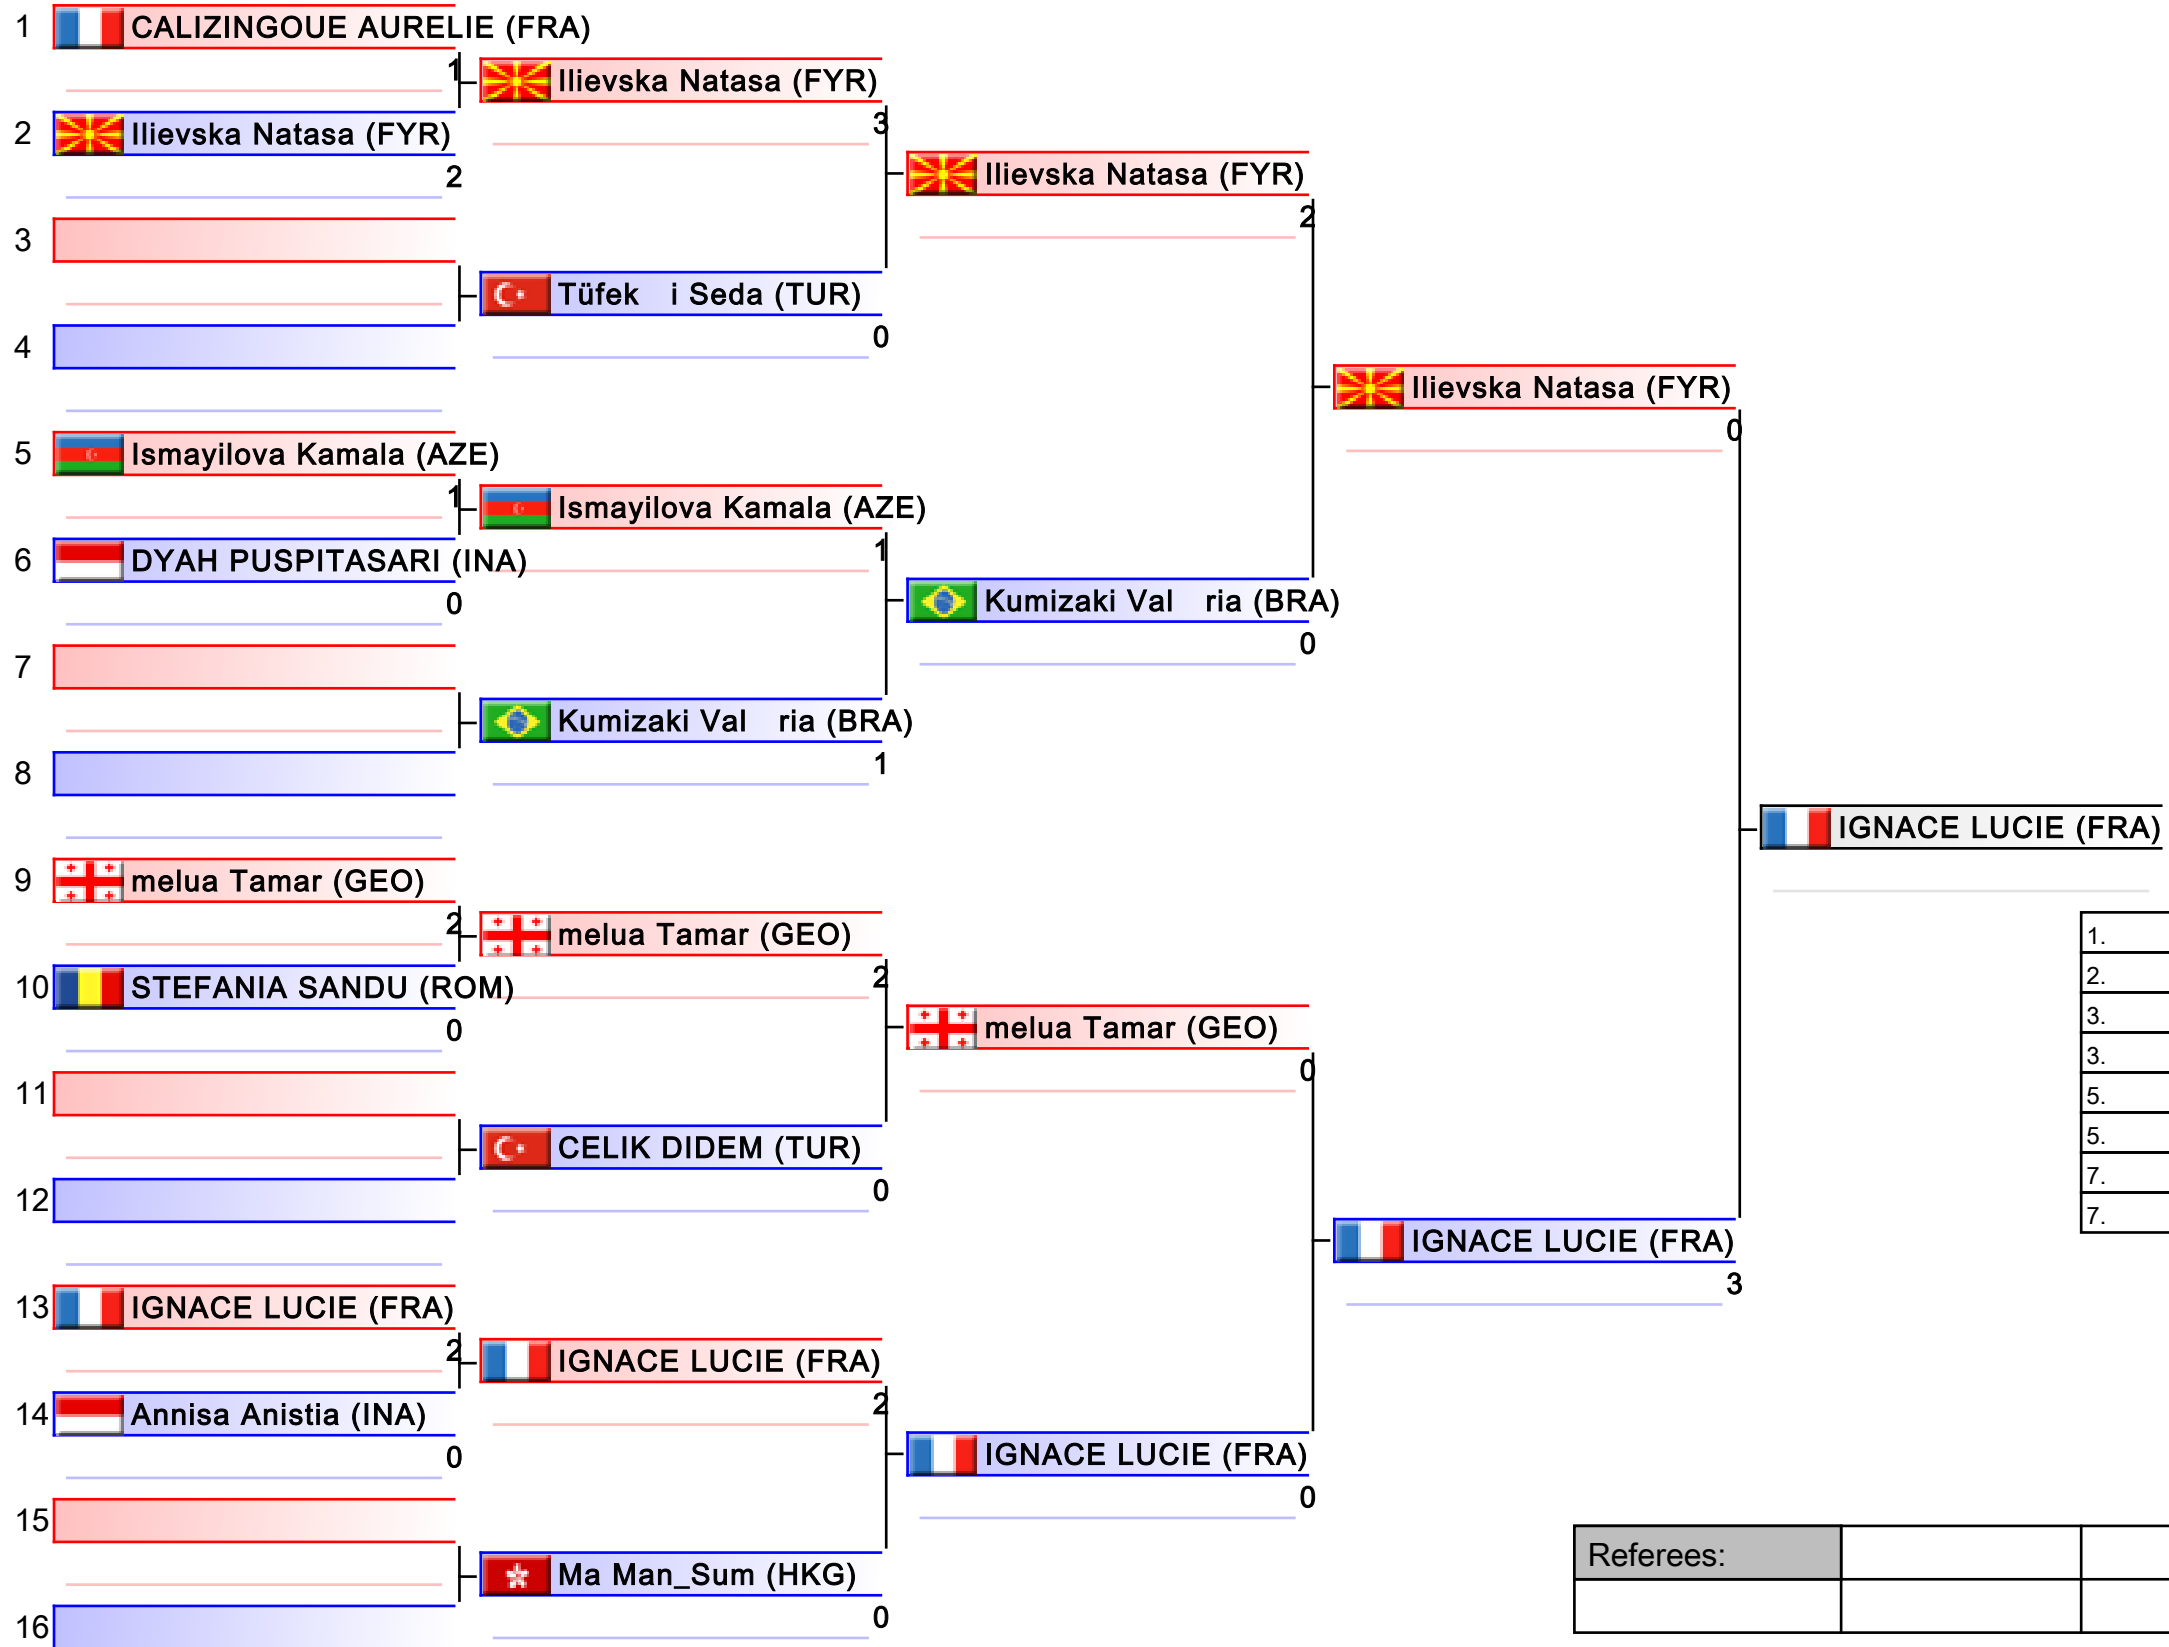

Kumite Individual female Seniors -55

Karate1 - Istanbul 2011

Tatami
4

Pool
2/2

1.
2.
3.
3.
5.
5.
7.
7.

Referees: