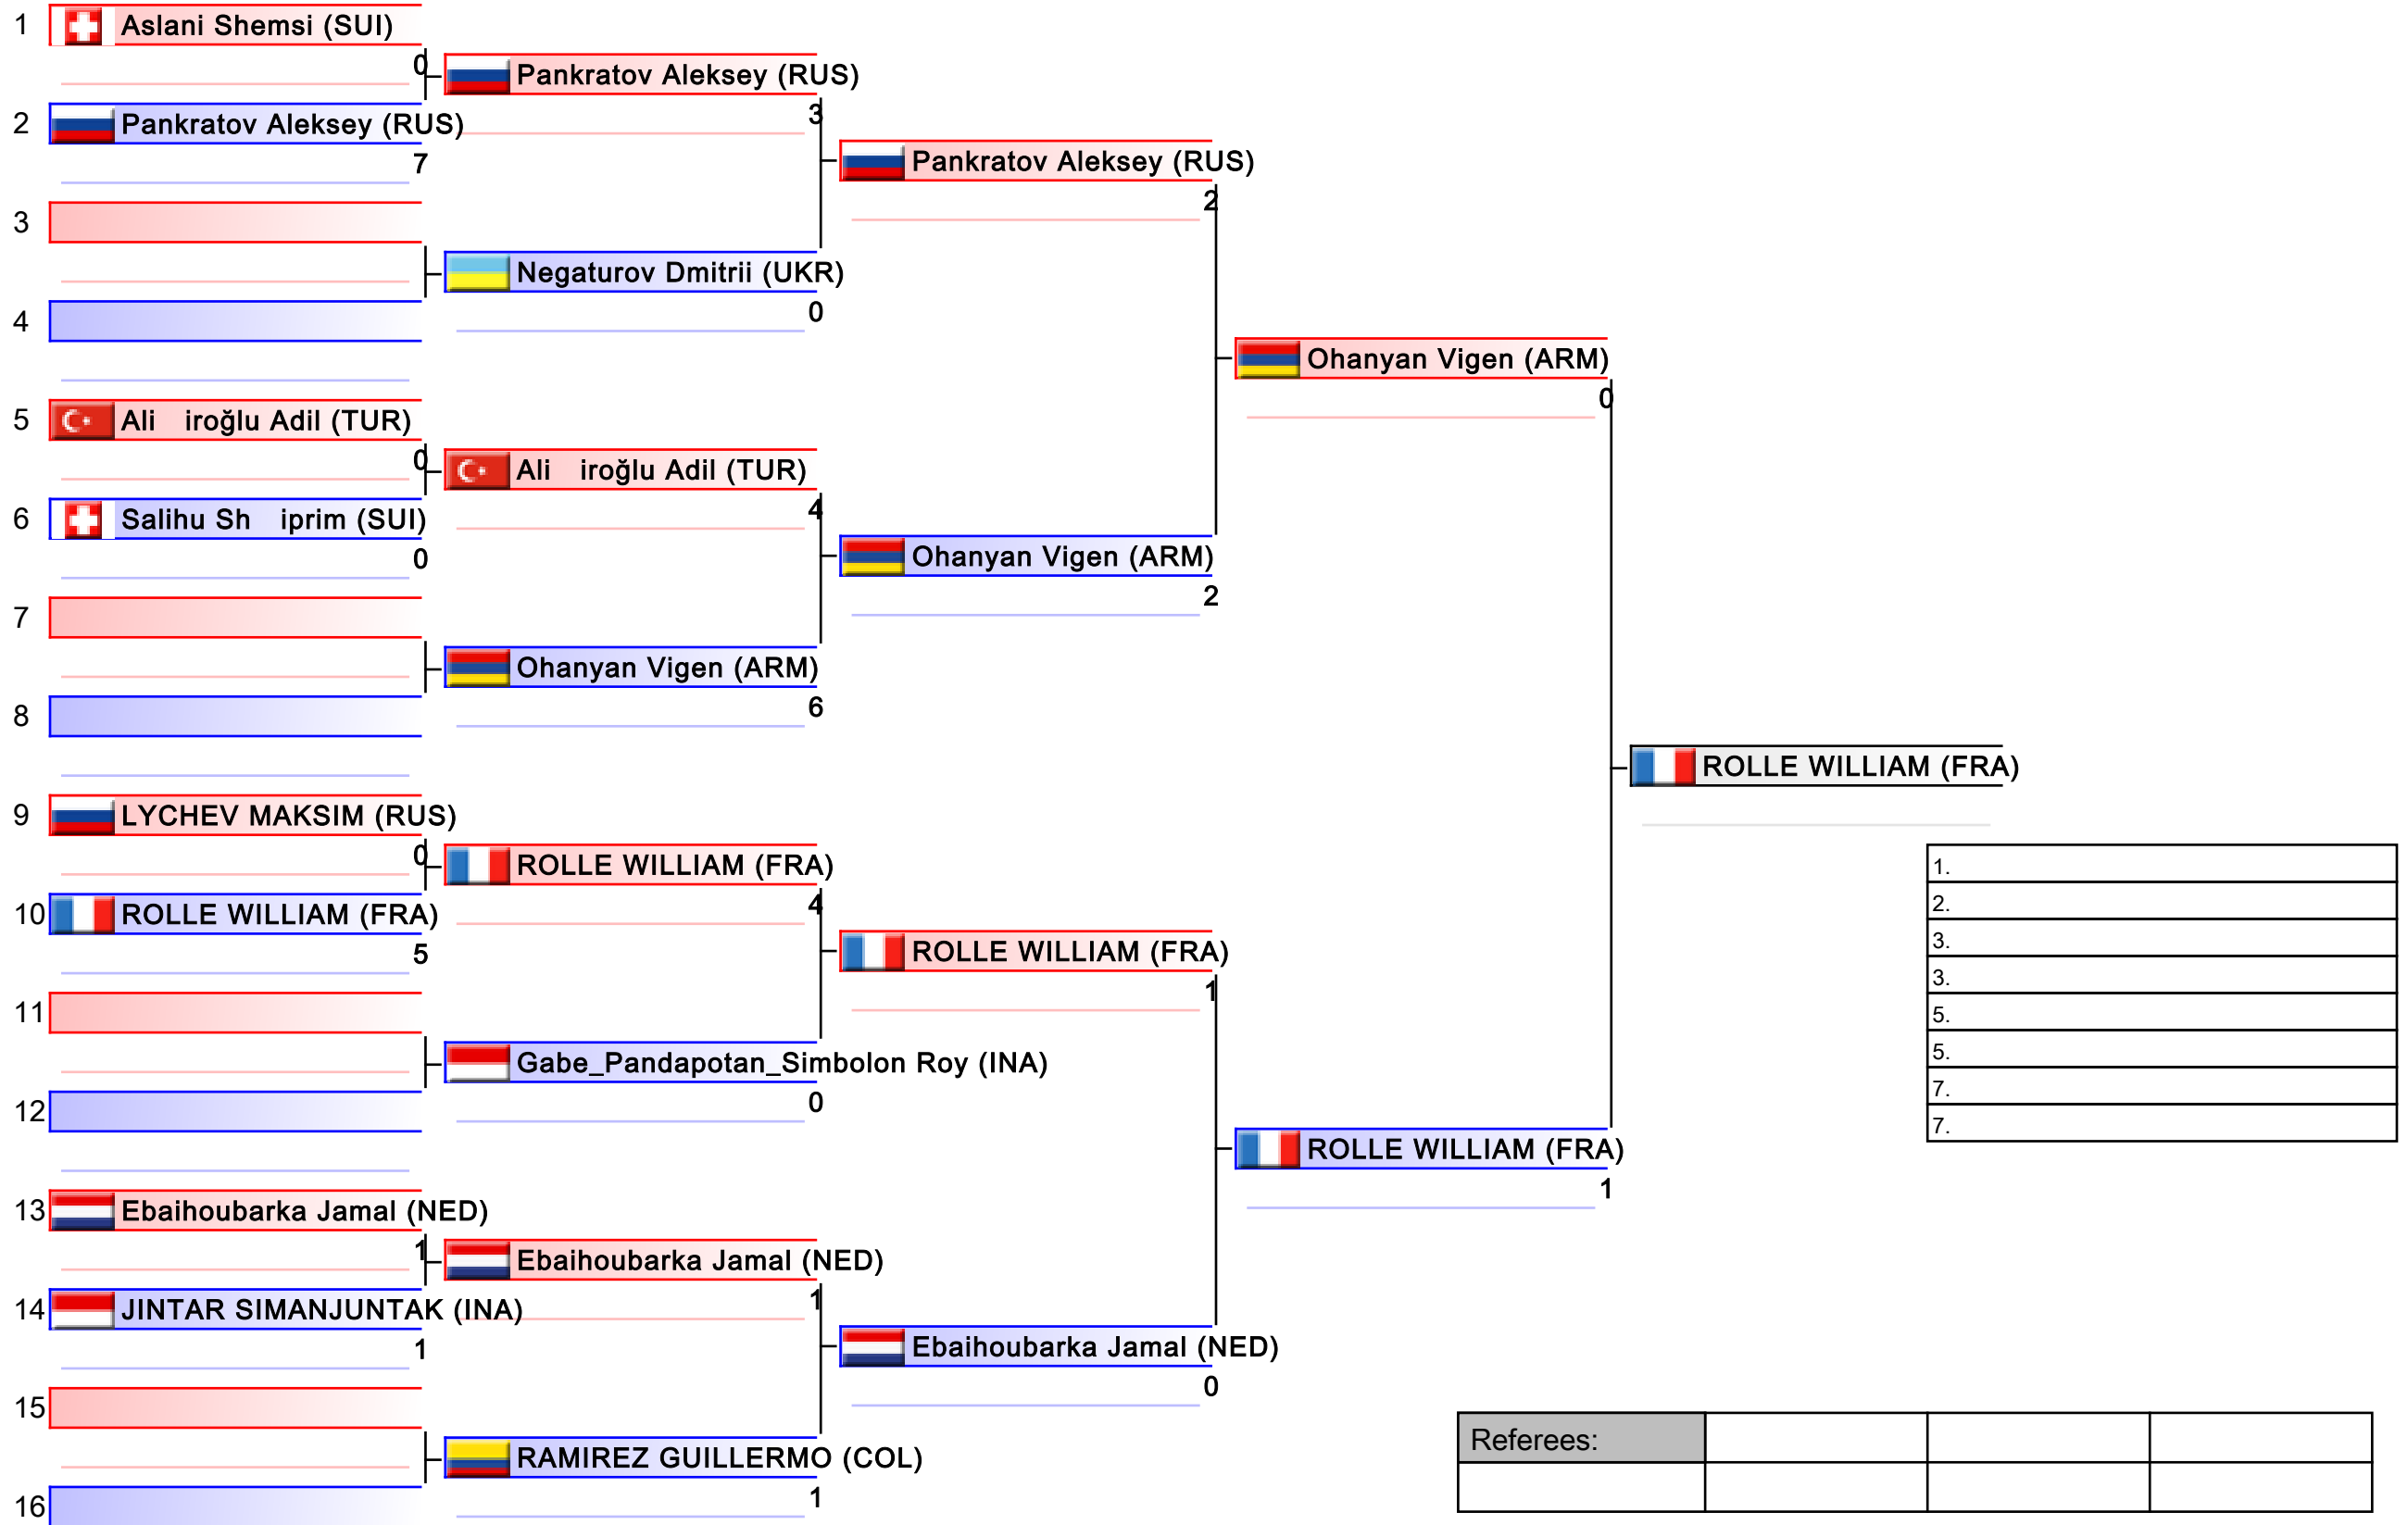

| |
|----|
| 1. |
| 2. |
| 3. |
| 3. |
| 5. |
| 5. |
| 7. |
| 7. |

| | | | |
|-----------|--|--|--|
| Referees: | | | |
| | | | |

Kumite Individual male Seniors -67

Karate1 - Istanbul 2011

Tatami
1

Pool
1/4