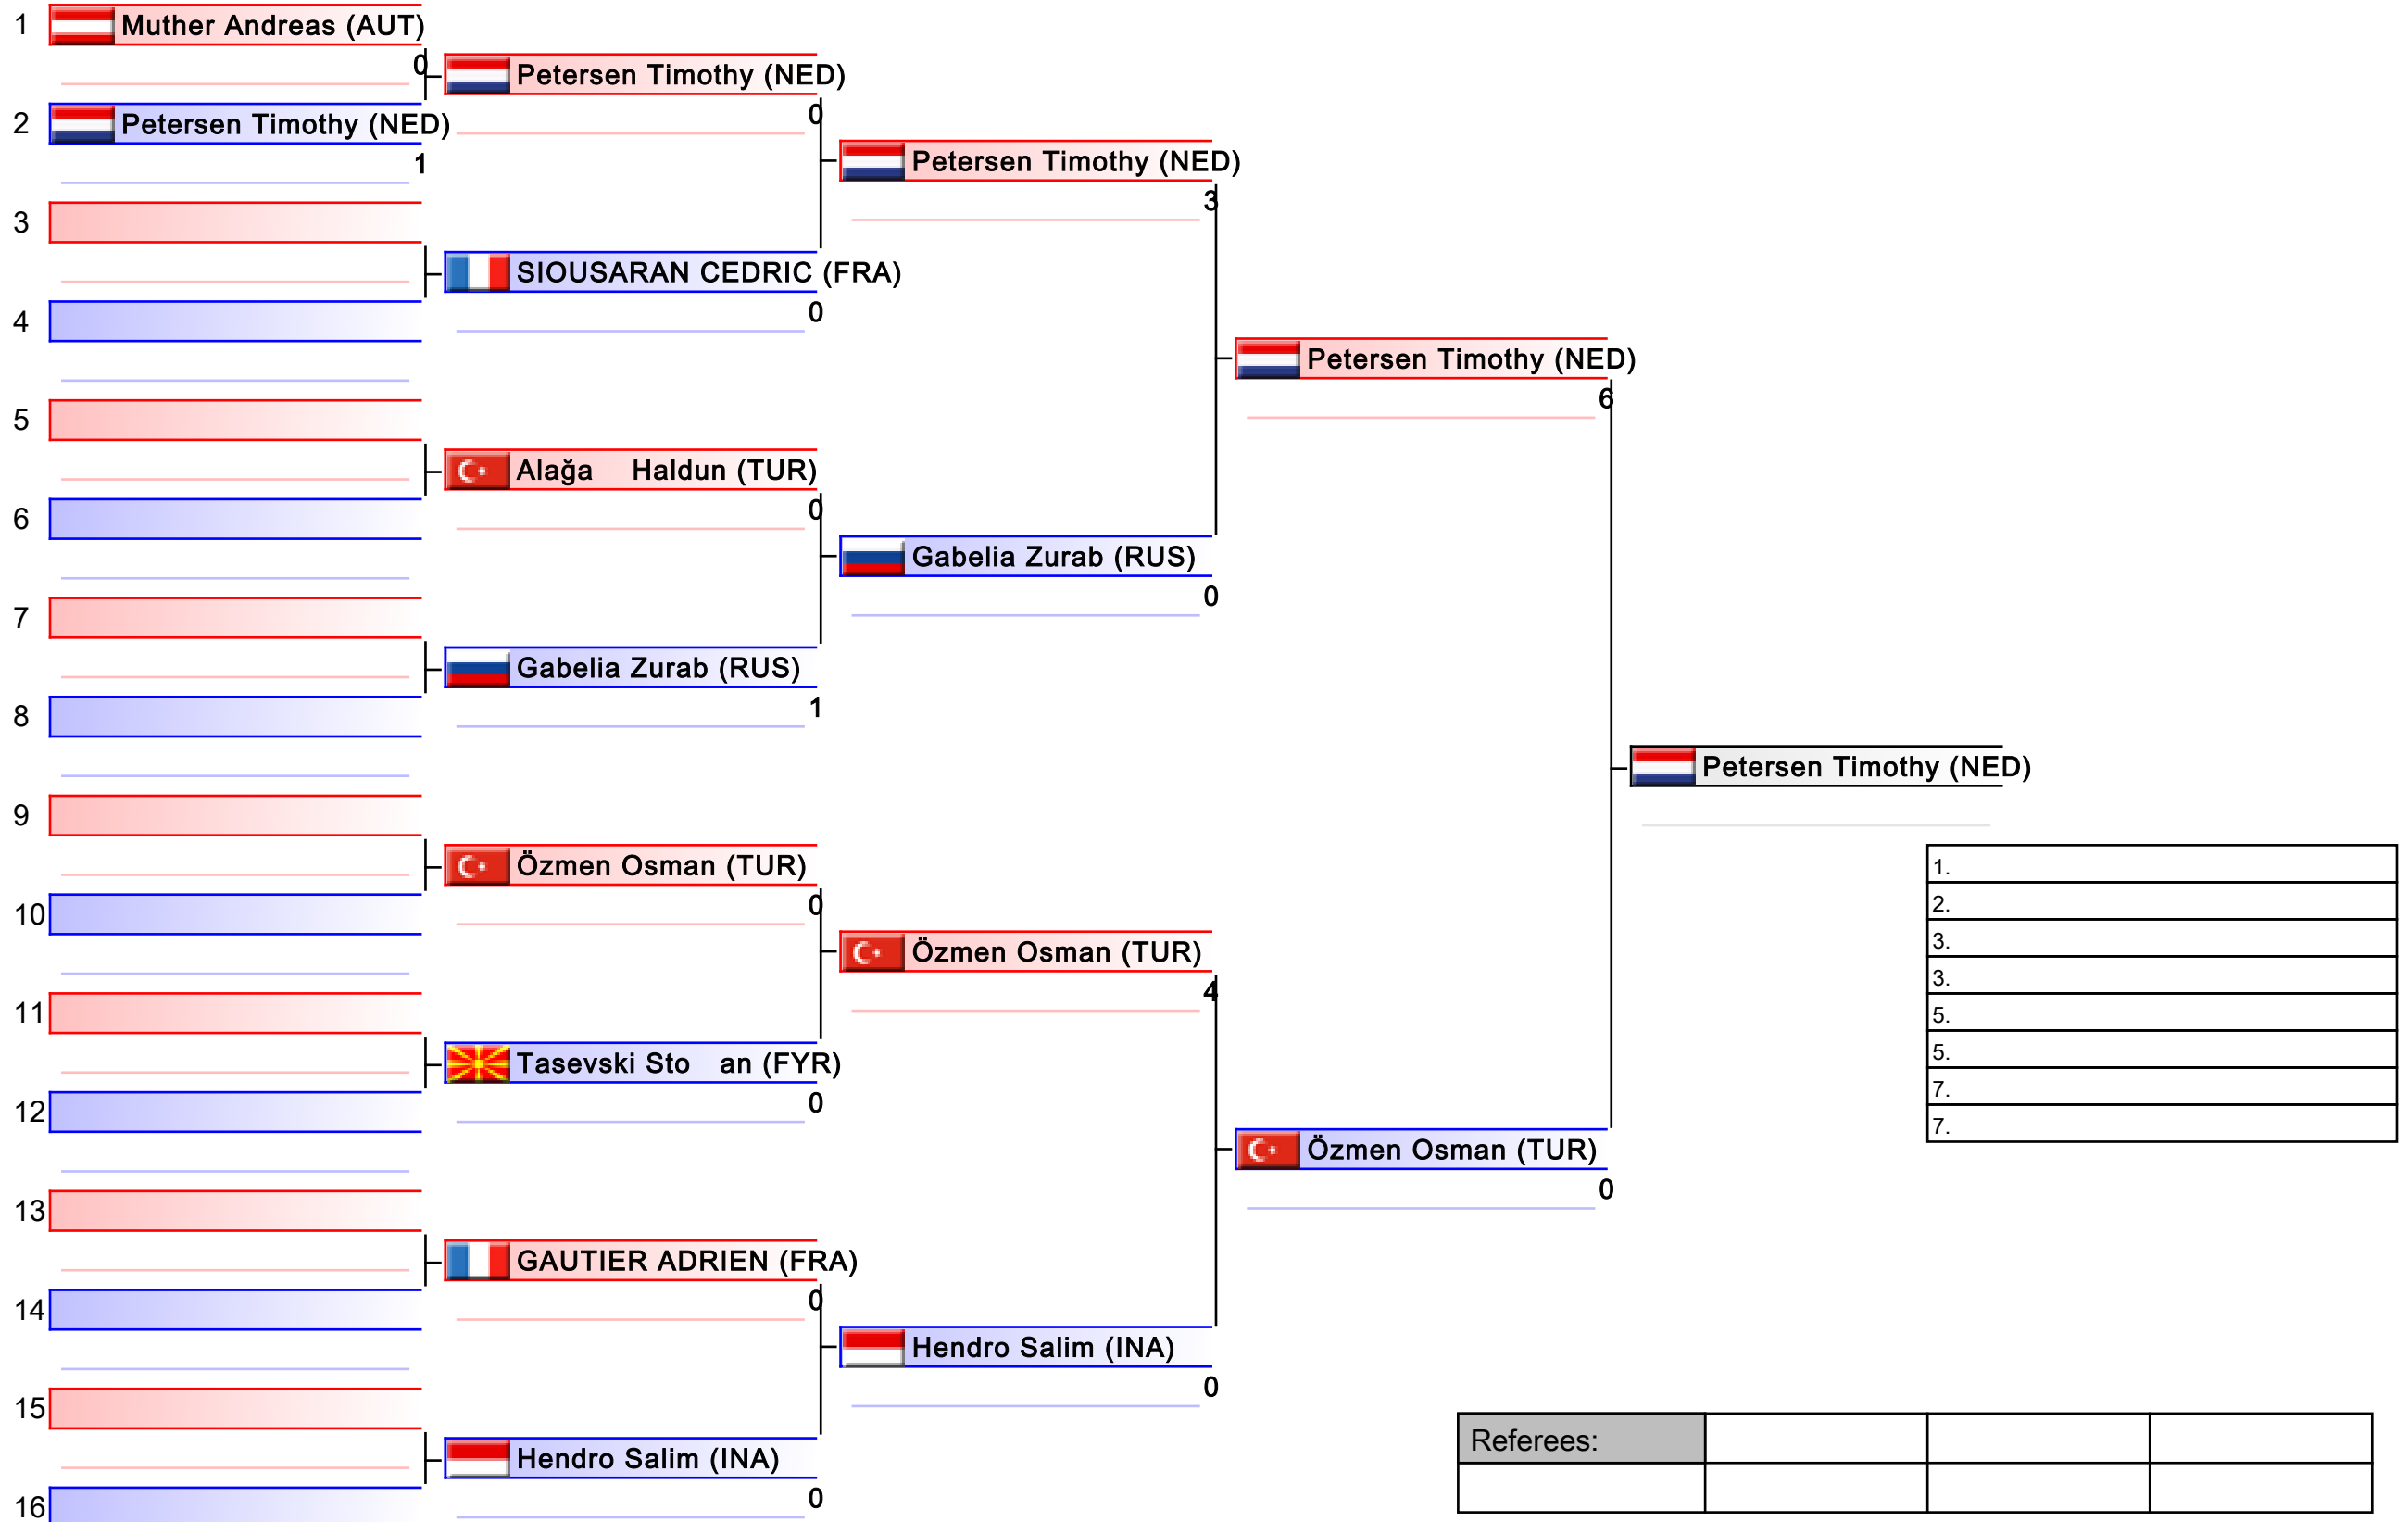

Kumite Individual male Seniors -84

Karate1 - Istanbul 2011

Tatami
4

Pool
4/4

1.
2.
3.
3.
5.
5.
7.
7.

Referees: