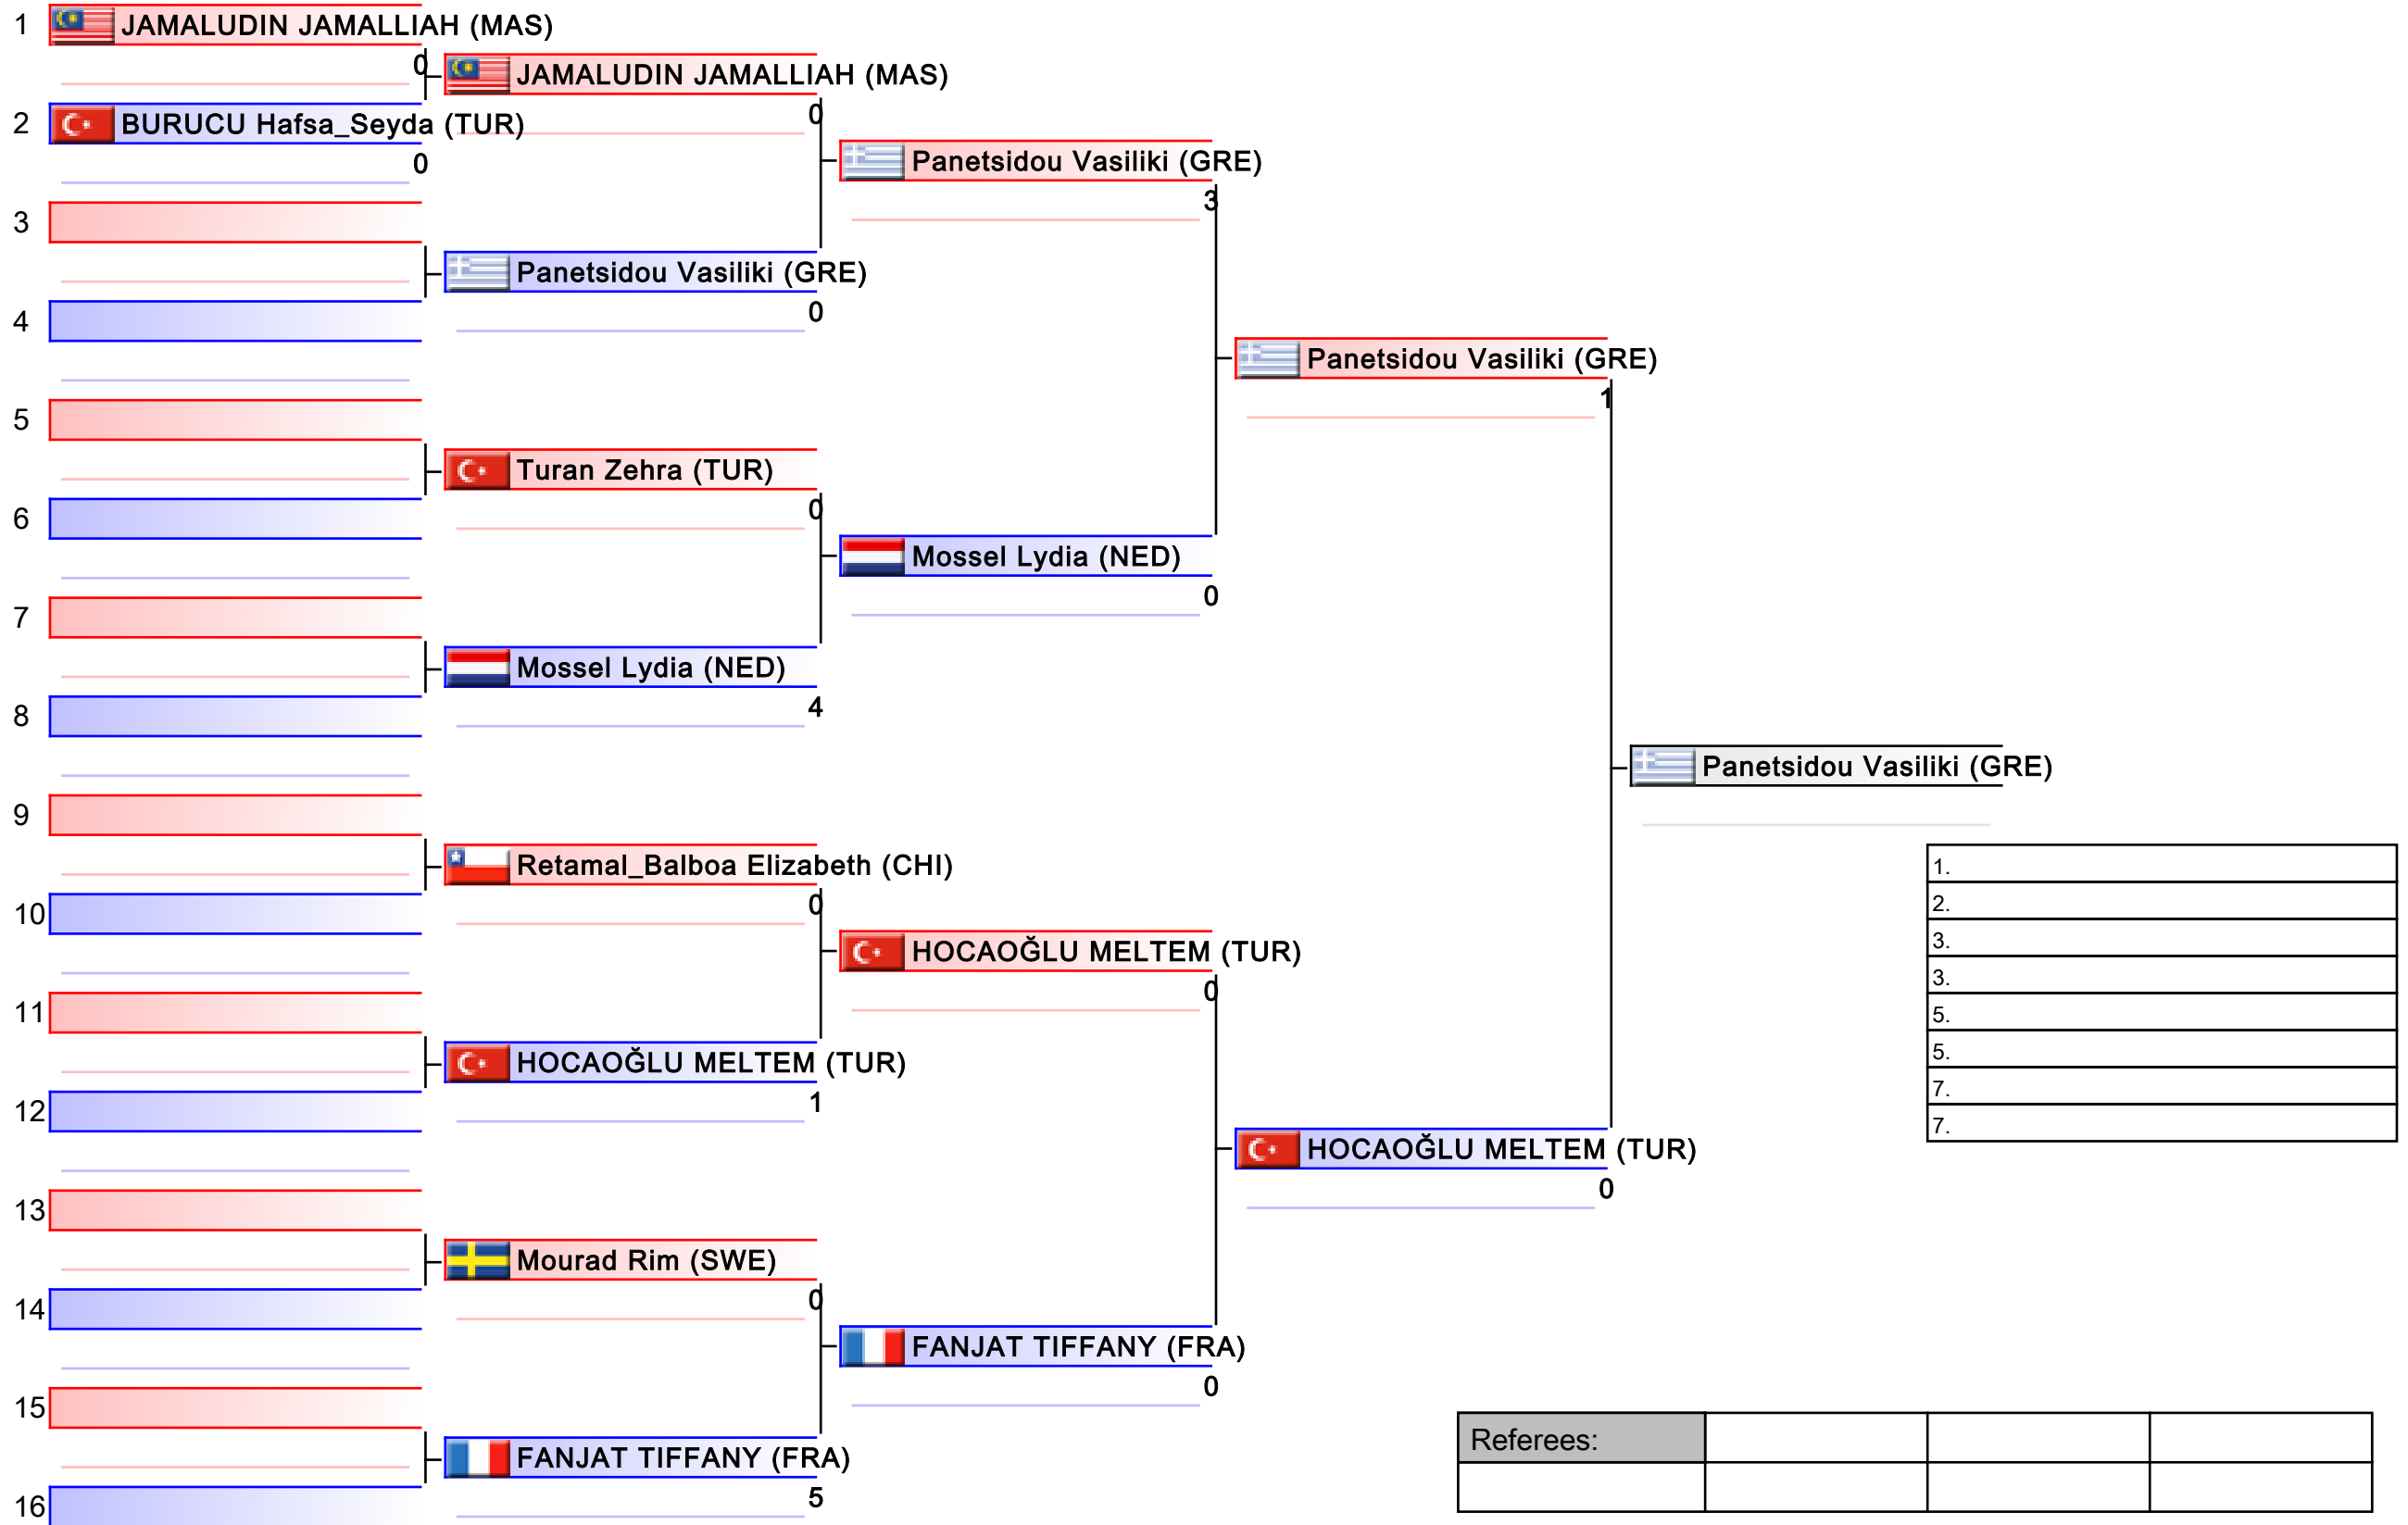

Kumite Individual female Seniors -68

Karate1 - Istanbul 2011

Tatami
1

Pool
1/2