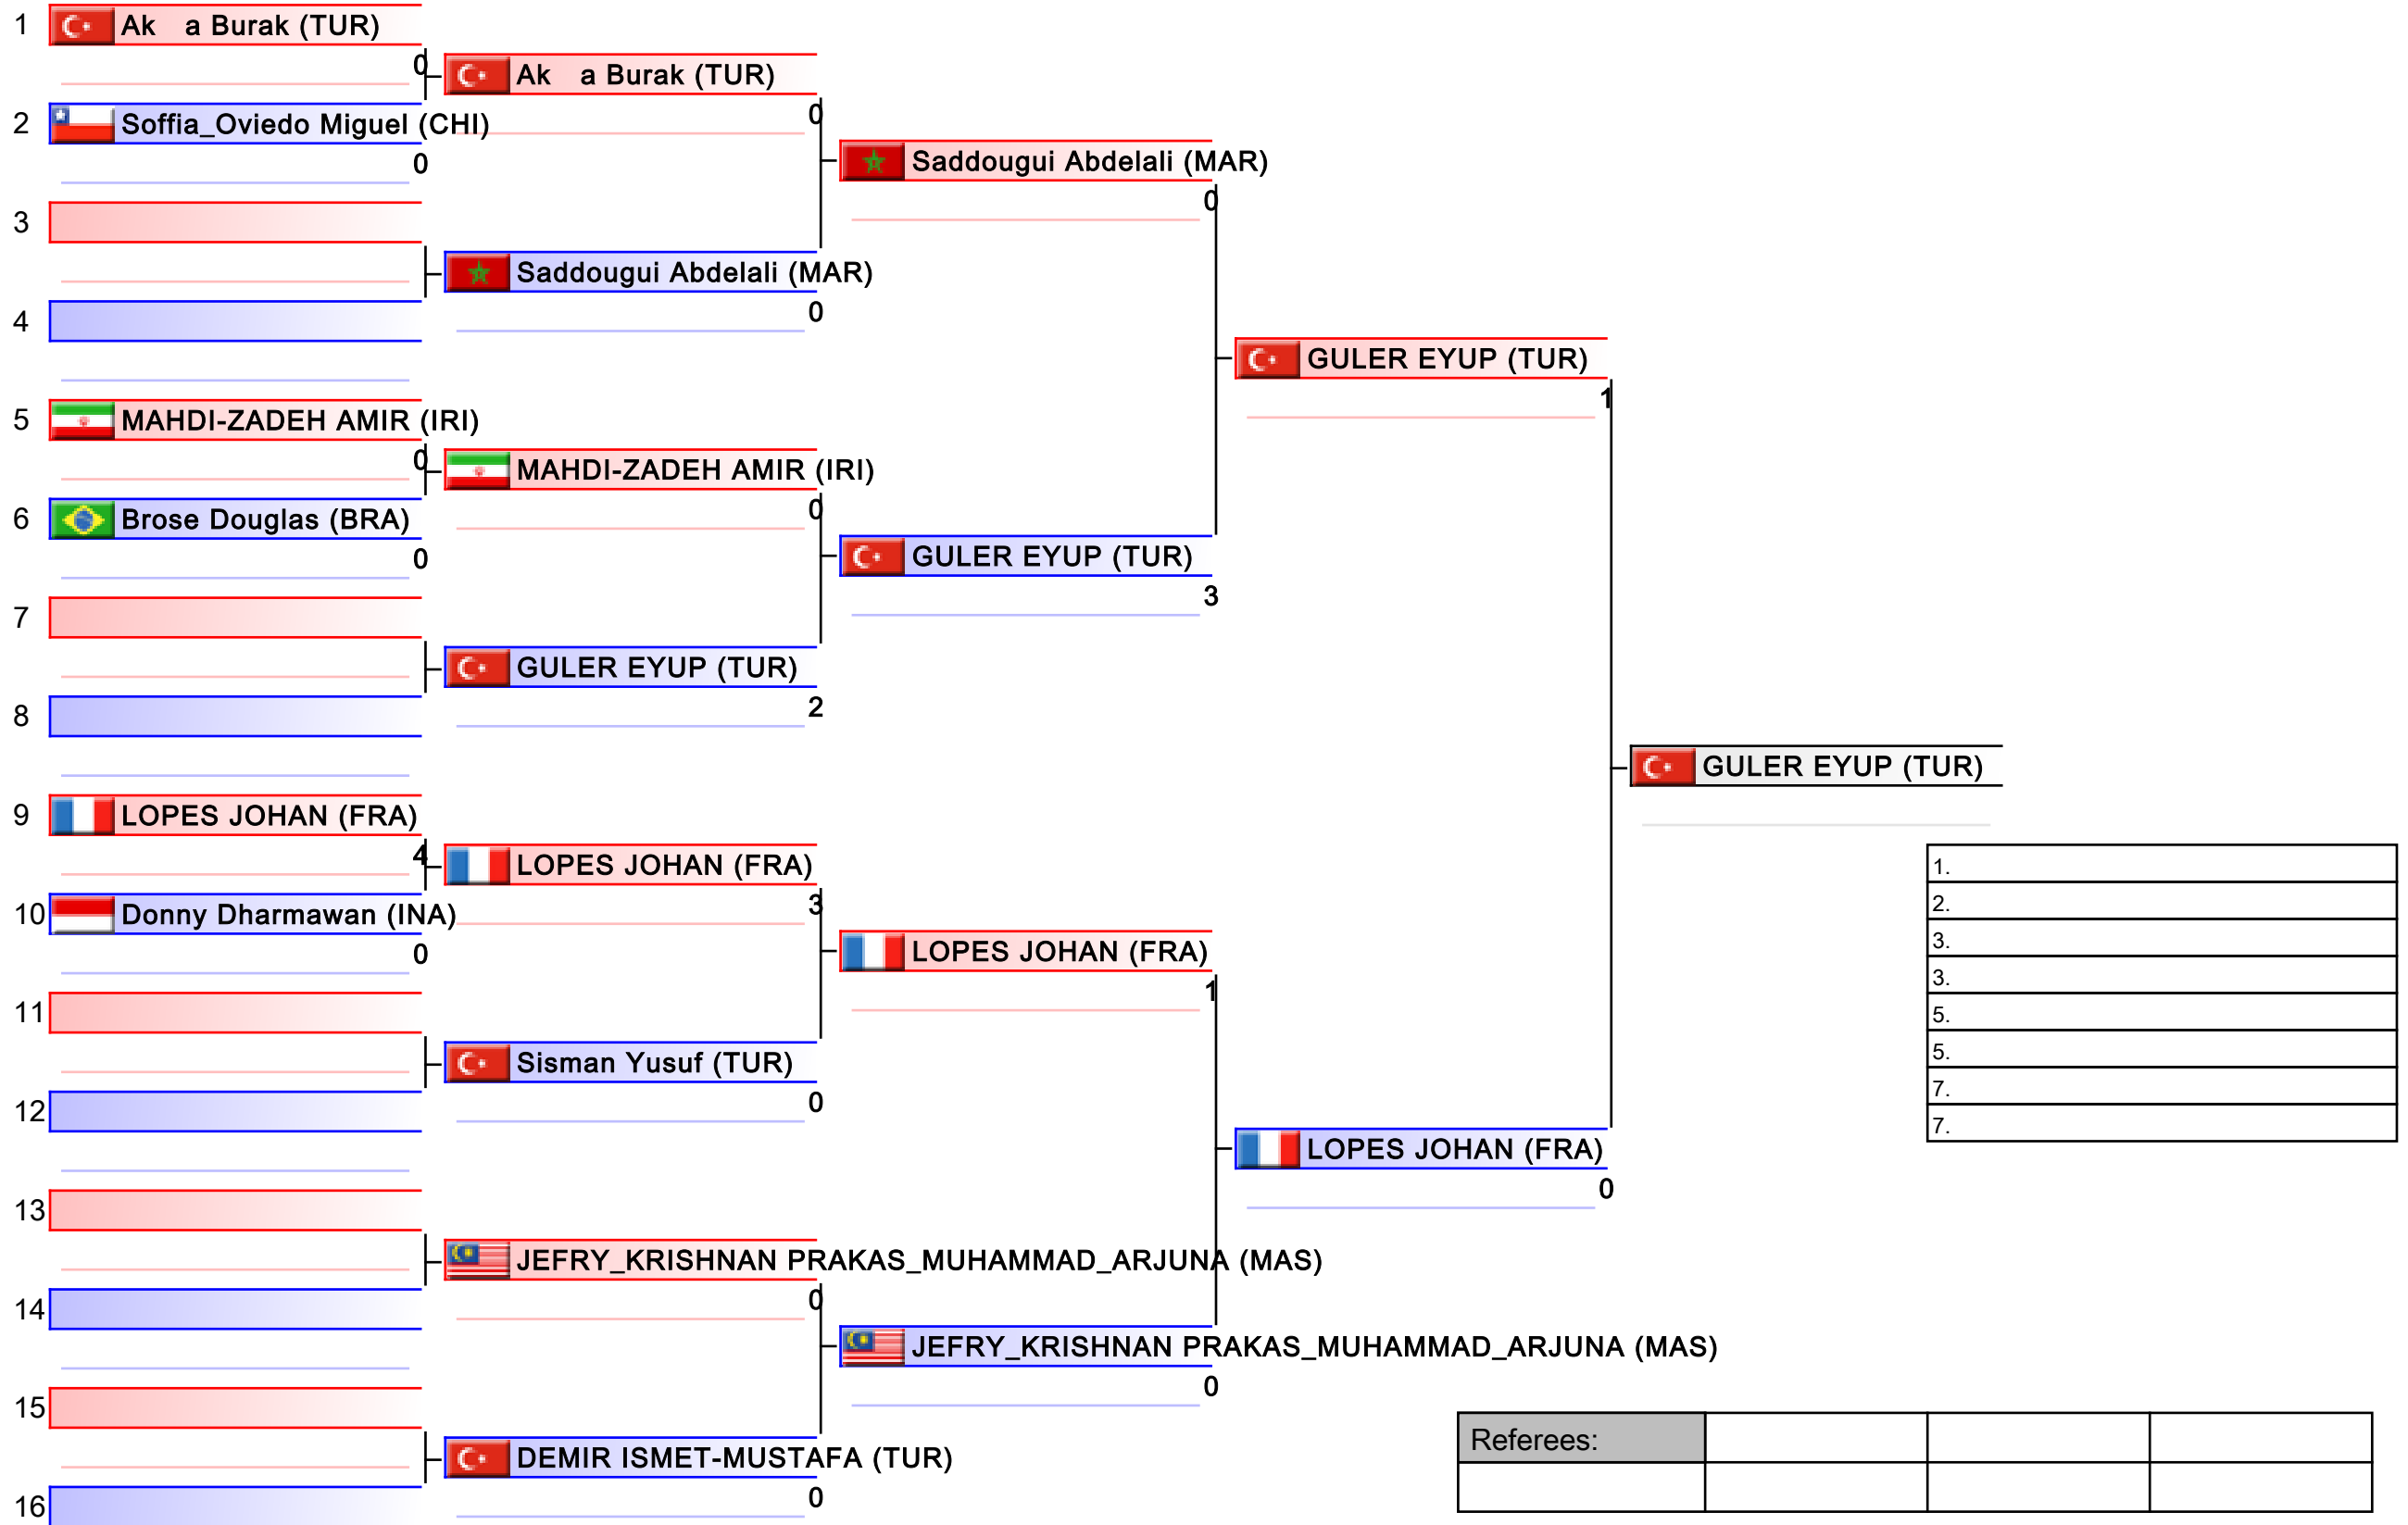

| |
|----|
| 1. |
| 2. |
| 3. |
| 3. |
| 5. |
| 5. |
| 7. |
| 7. |

| | | | |
|-----------|--|--|--|
| Referees: | | | |
| | | | |

Kumite Individual male Seniors -60

Karate1 - Istanbul 2011

Tatami
1

Pool
1/4