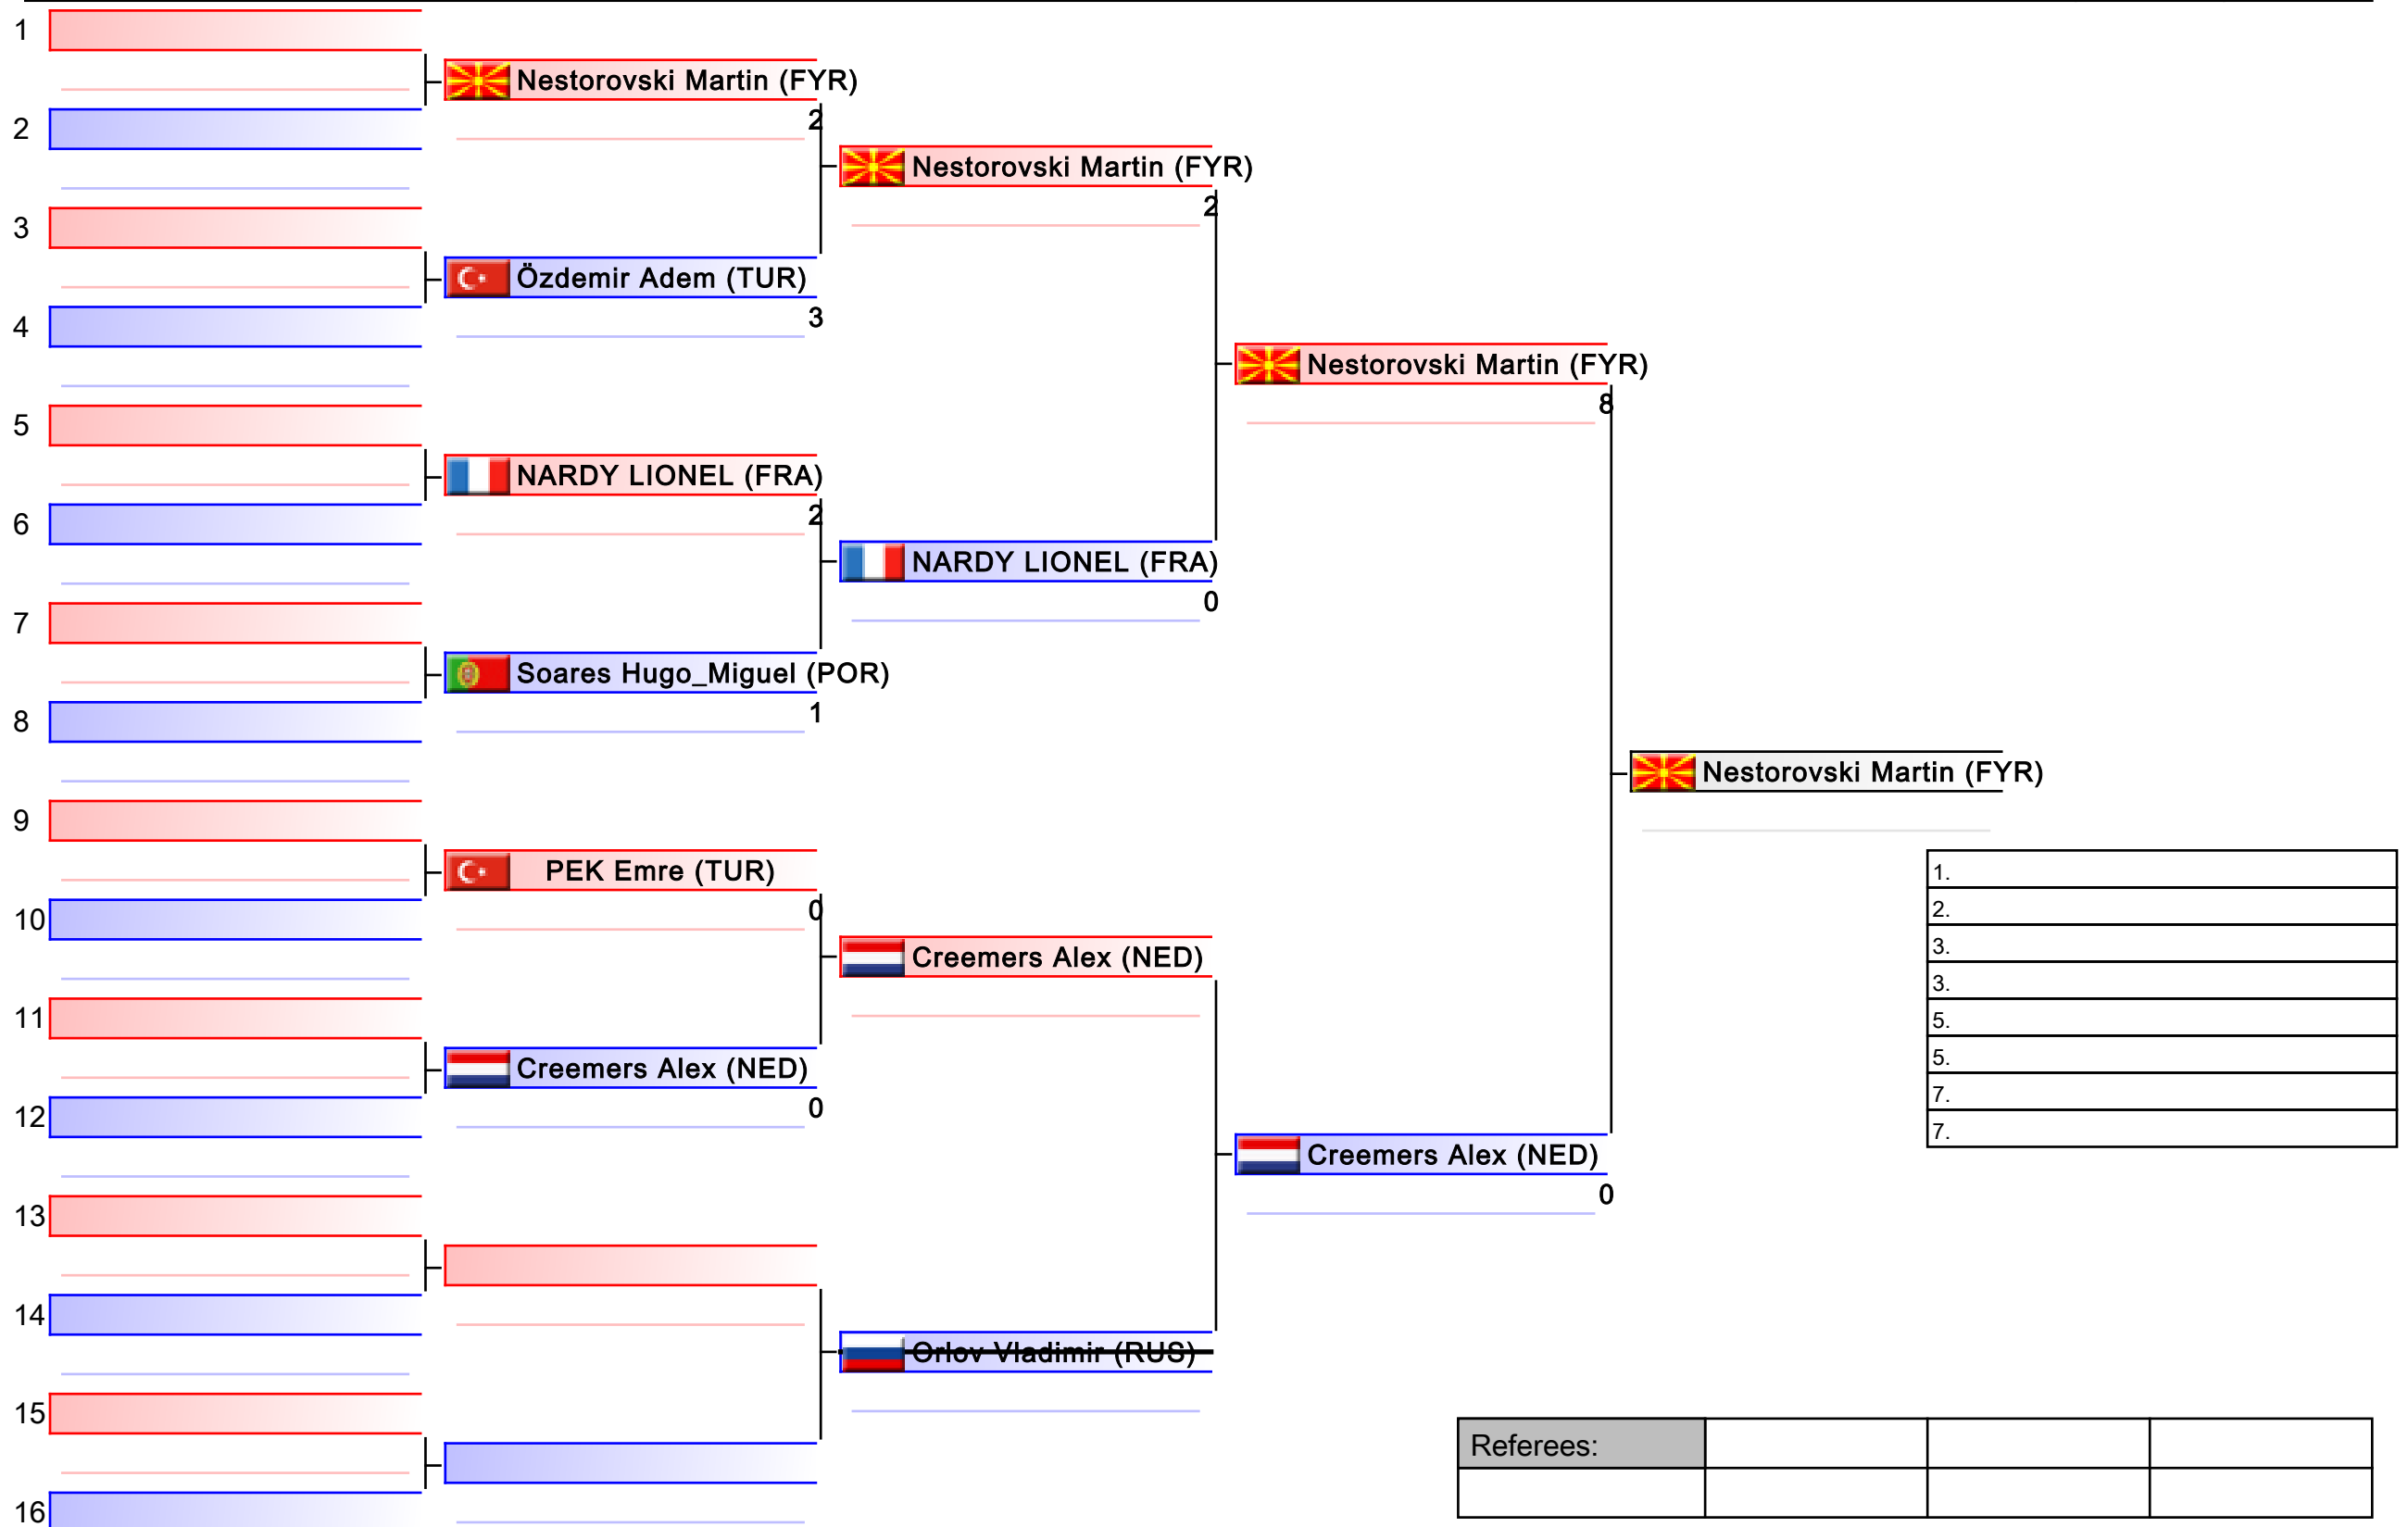

| |
|----|
| 1. |
| 2. |
| 3. |
| 3. |
| 5. |
| 5. |
| 7. |
| 7. |

| | | | |
|-----------|--|--|--|
| Referees: | | | |
| | | | |

Kumite Individual male Seniors +84

Karate1 - Istanbul 2011

Tatami
4

Pool
4/4