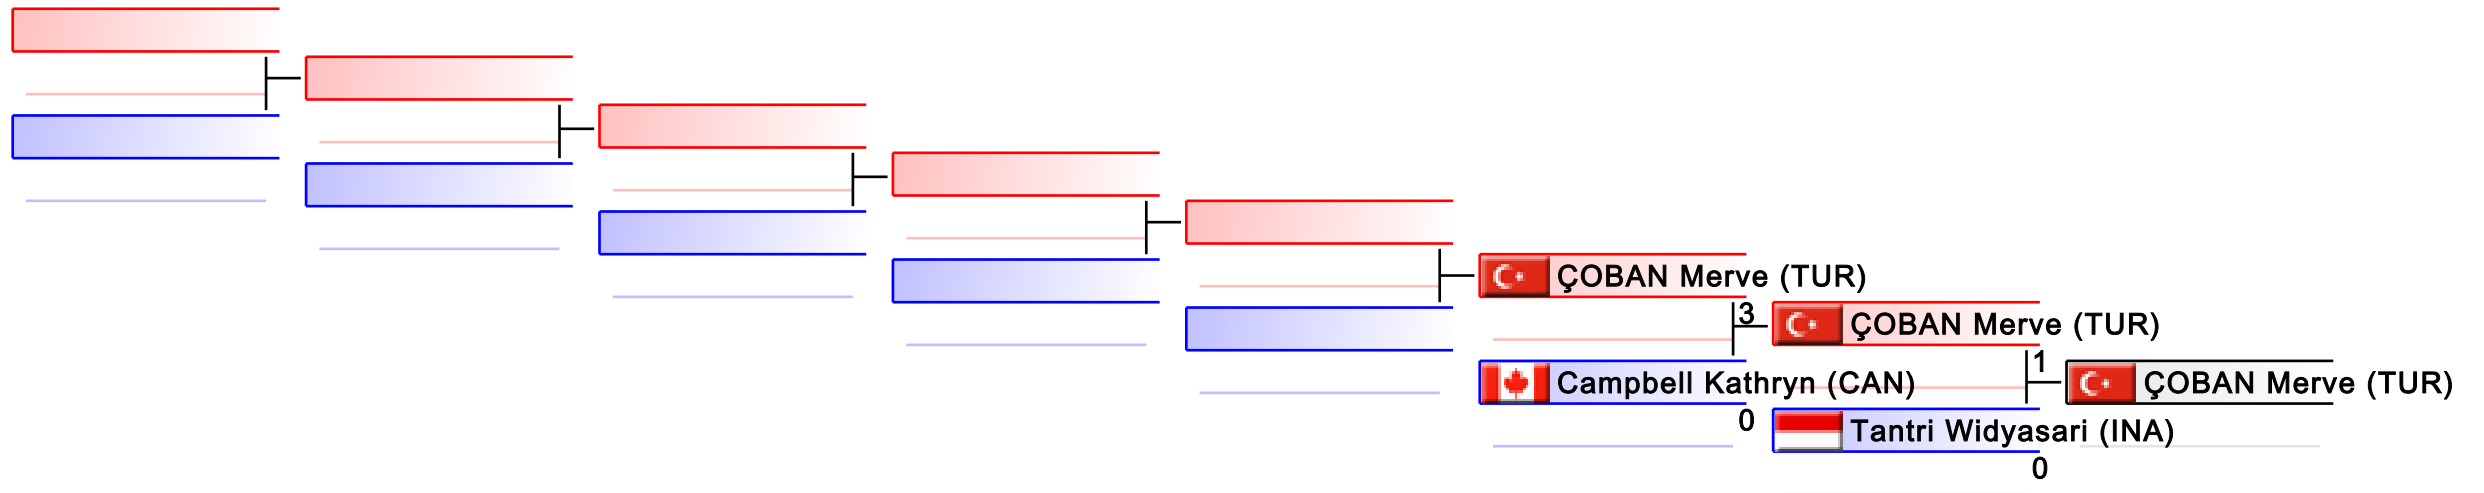

Kumite Individual female Seniors -61(Pool 4,3,2,1)

Karate1 - Istanbul 2011

(c)sportdata GmbH & Co KG 2000-2011(2011-09-21 02:34) -WKF Approved- v 7.3.1 build 1 License: SDD_RBreiteneder_AUT (expire 2014-08-09)

Tatami
1

Pool