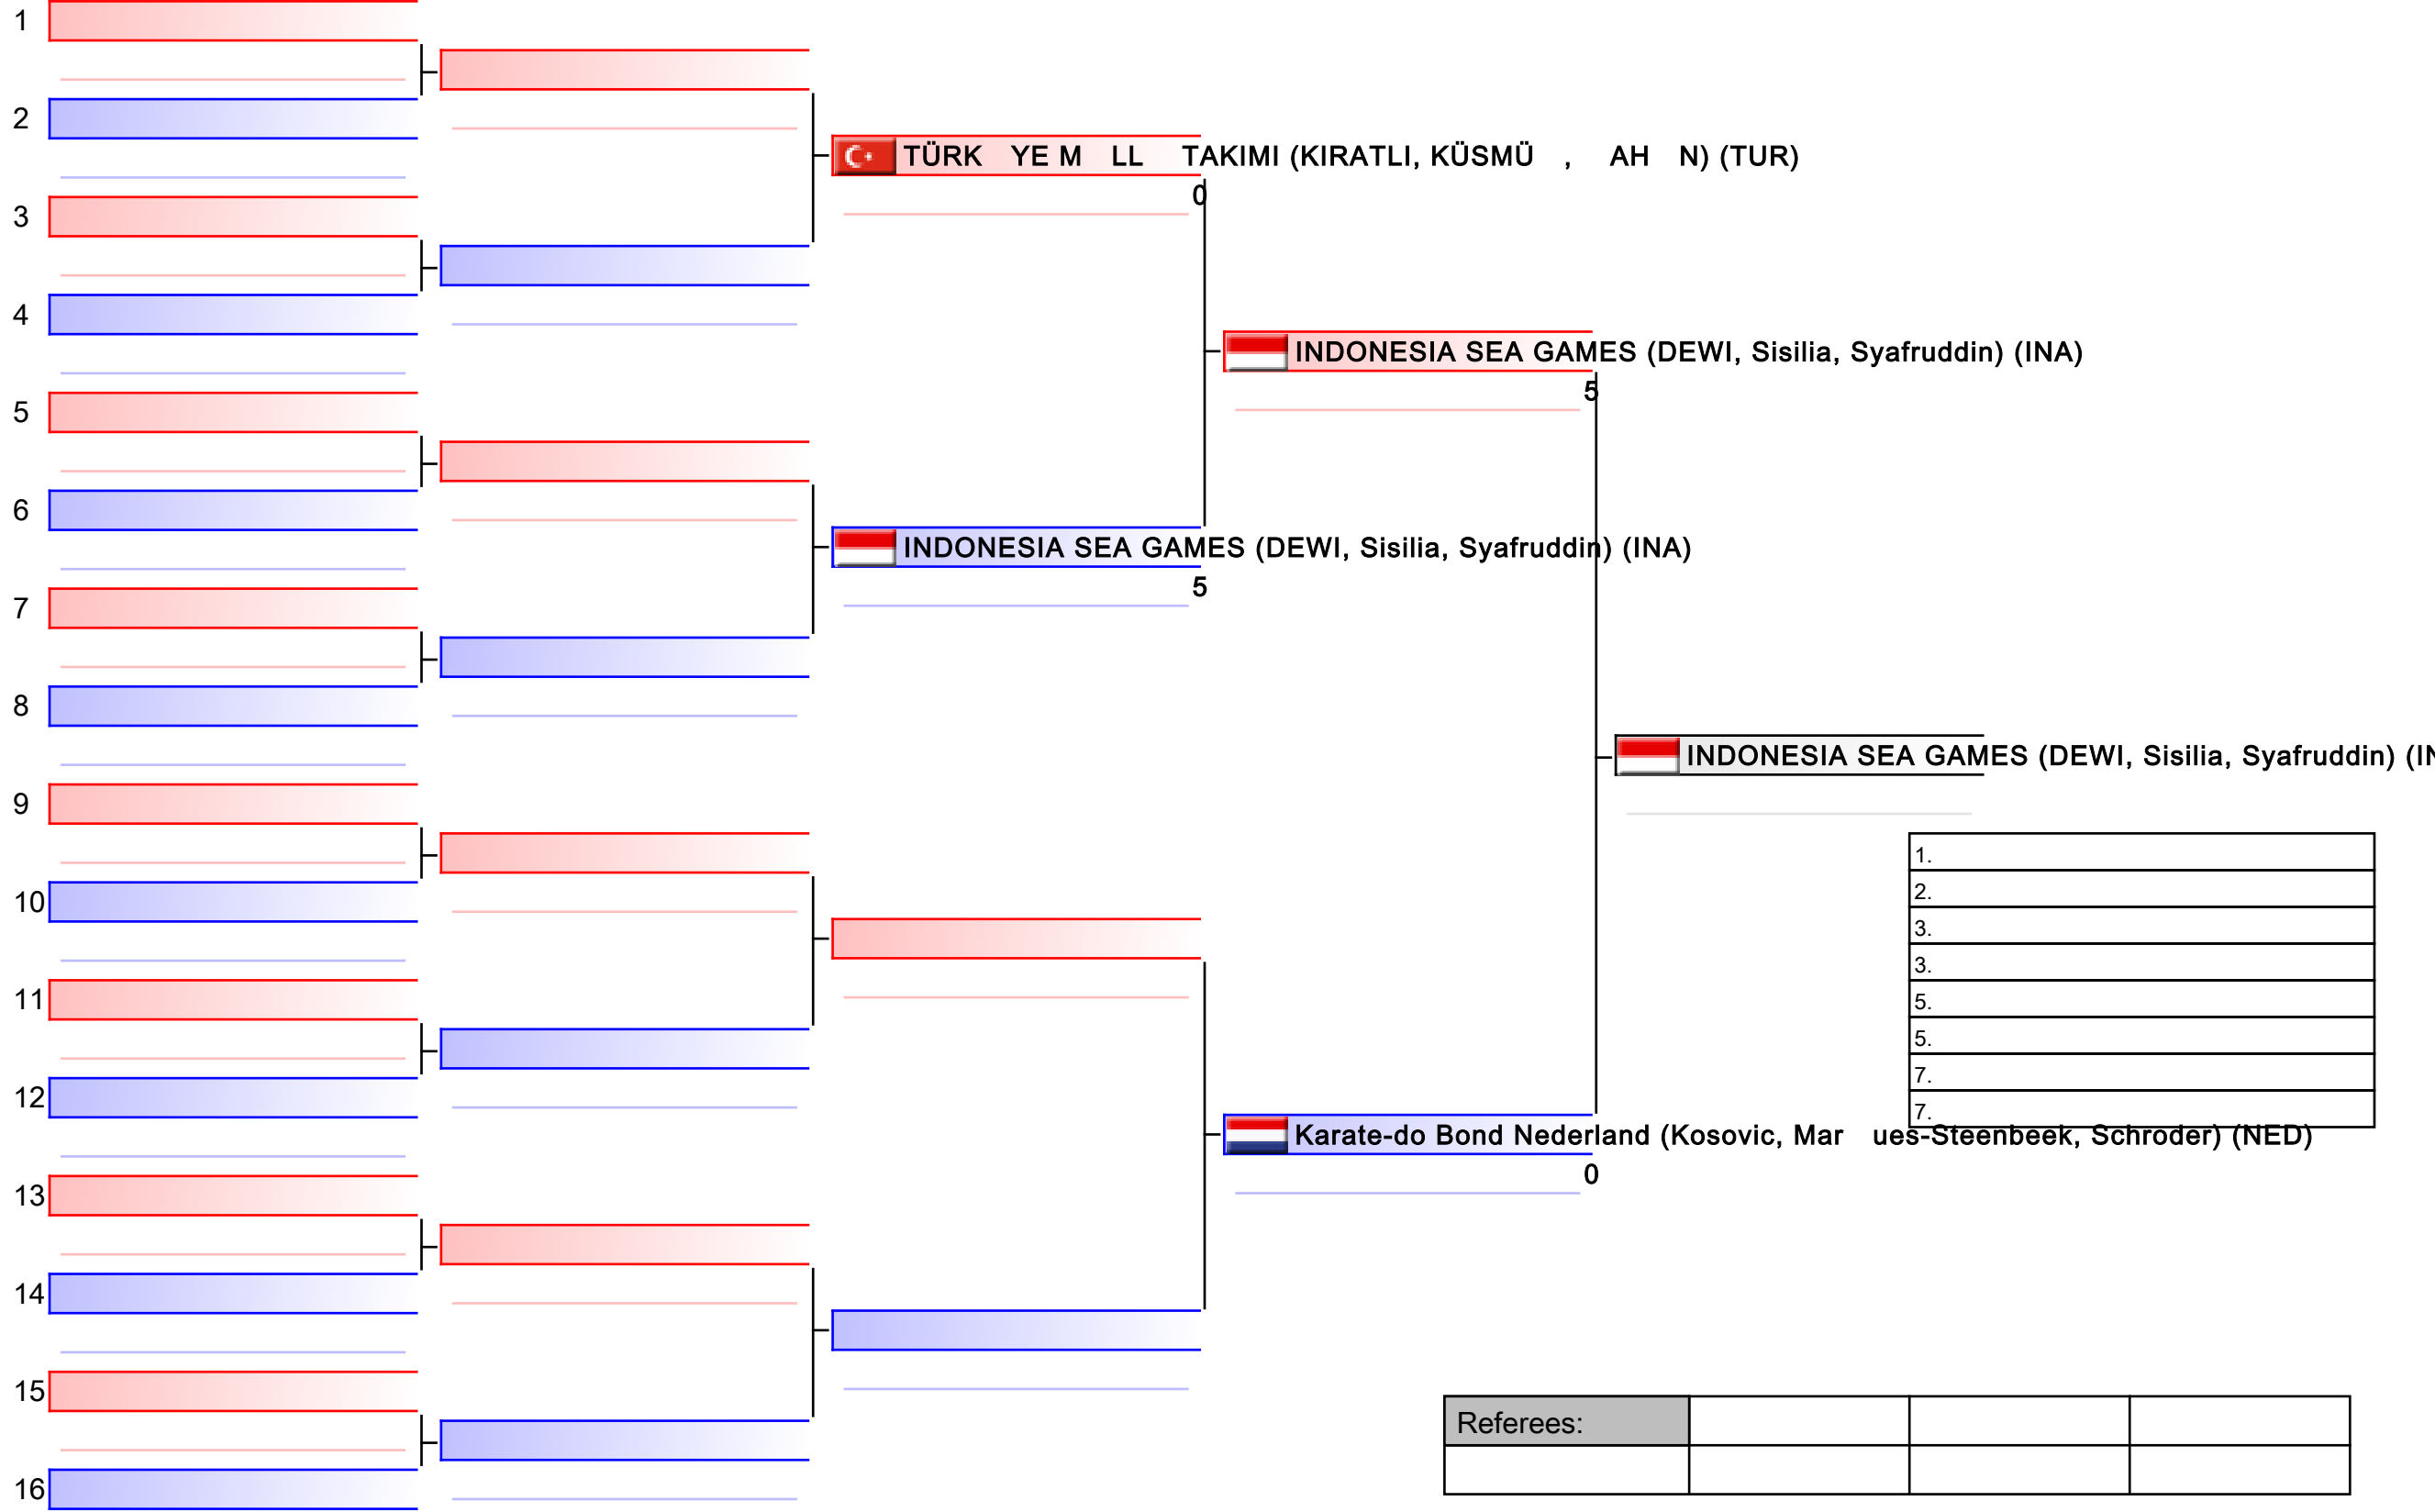

Karate1 - Istanbul 2011

Tatami
4

Pool
2/2

Kata Team female Sen
Karate1 - Istanbul 2011

Tatami
1

Pool
1/2

Kata Team female Sen
Karate1 - Istanbul 2011

Tatami
2