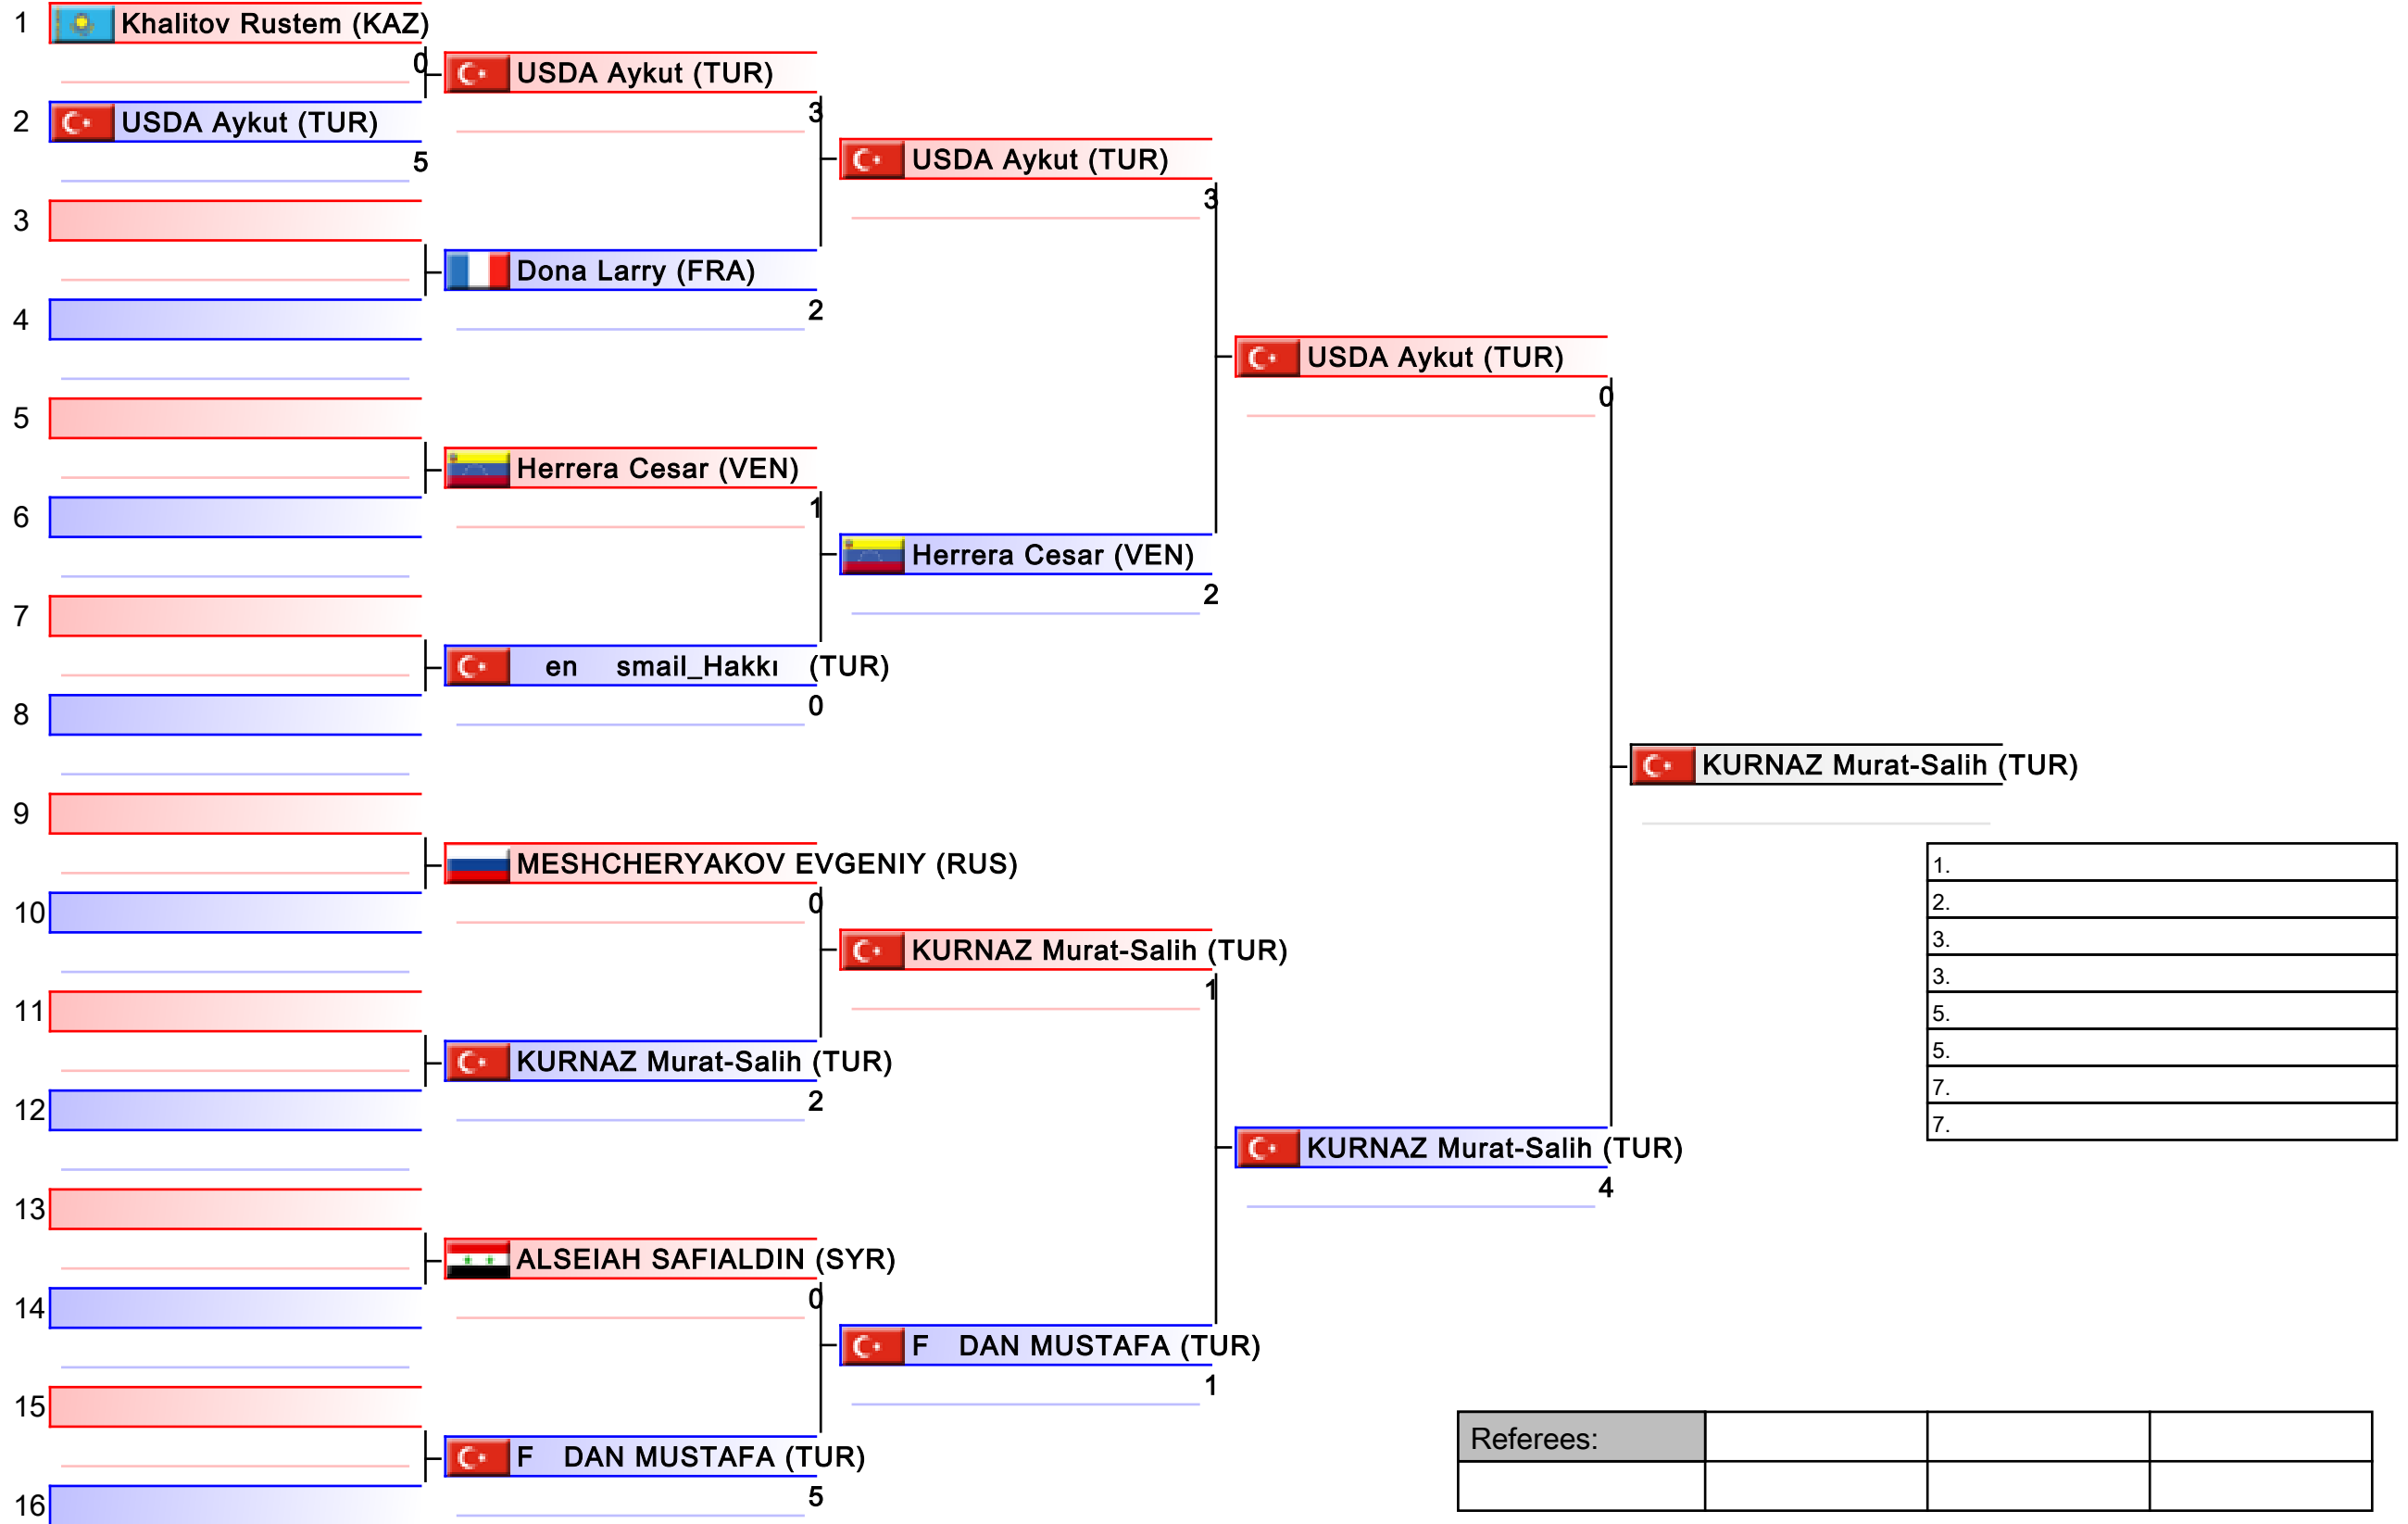

Pool
2/4

| |
|----|
| 1. |
| 2. |
| 3. |
| 3. |
| 5. |
| 5. |
| 7. |
| 7. |

Kumite Individual male Seniors -84

Karate1 - Istanbul 2011

Tatami
3

Pool
3/4

Kumite Individual male Seniors -84

Karate1 - Istanbul 2011