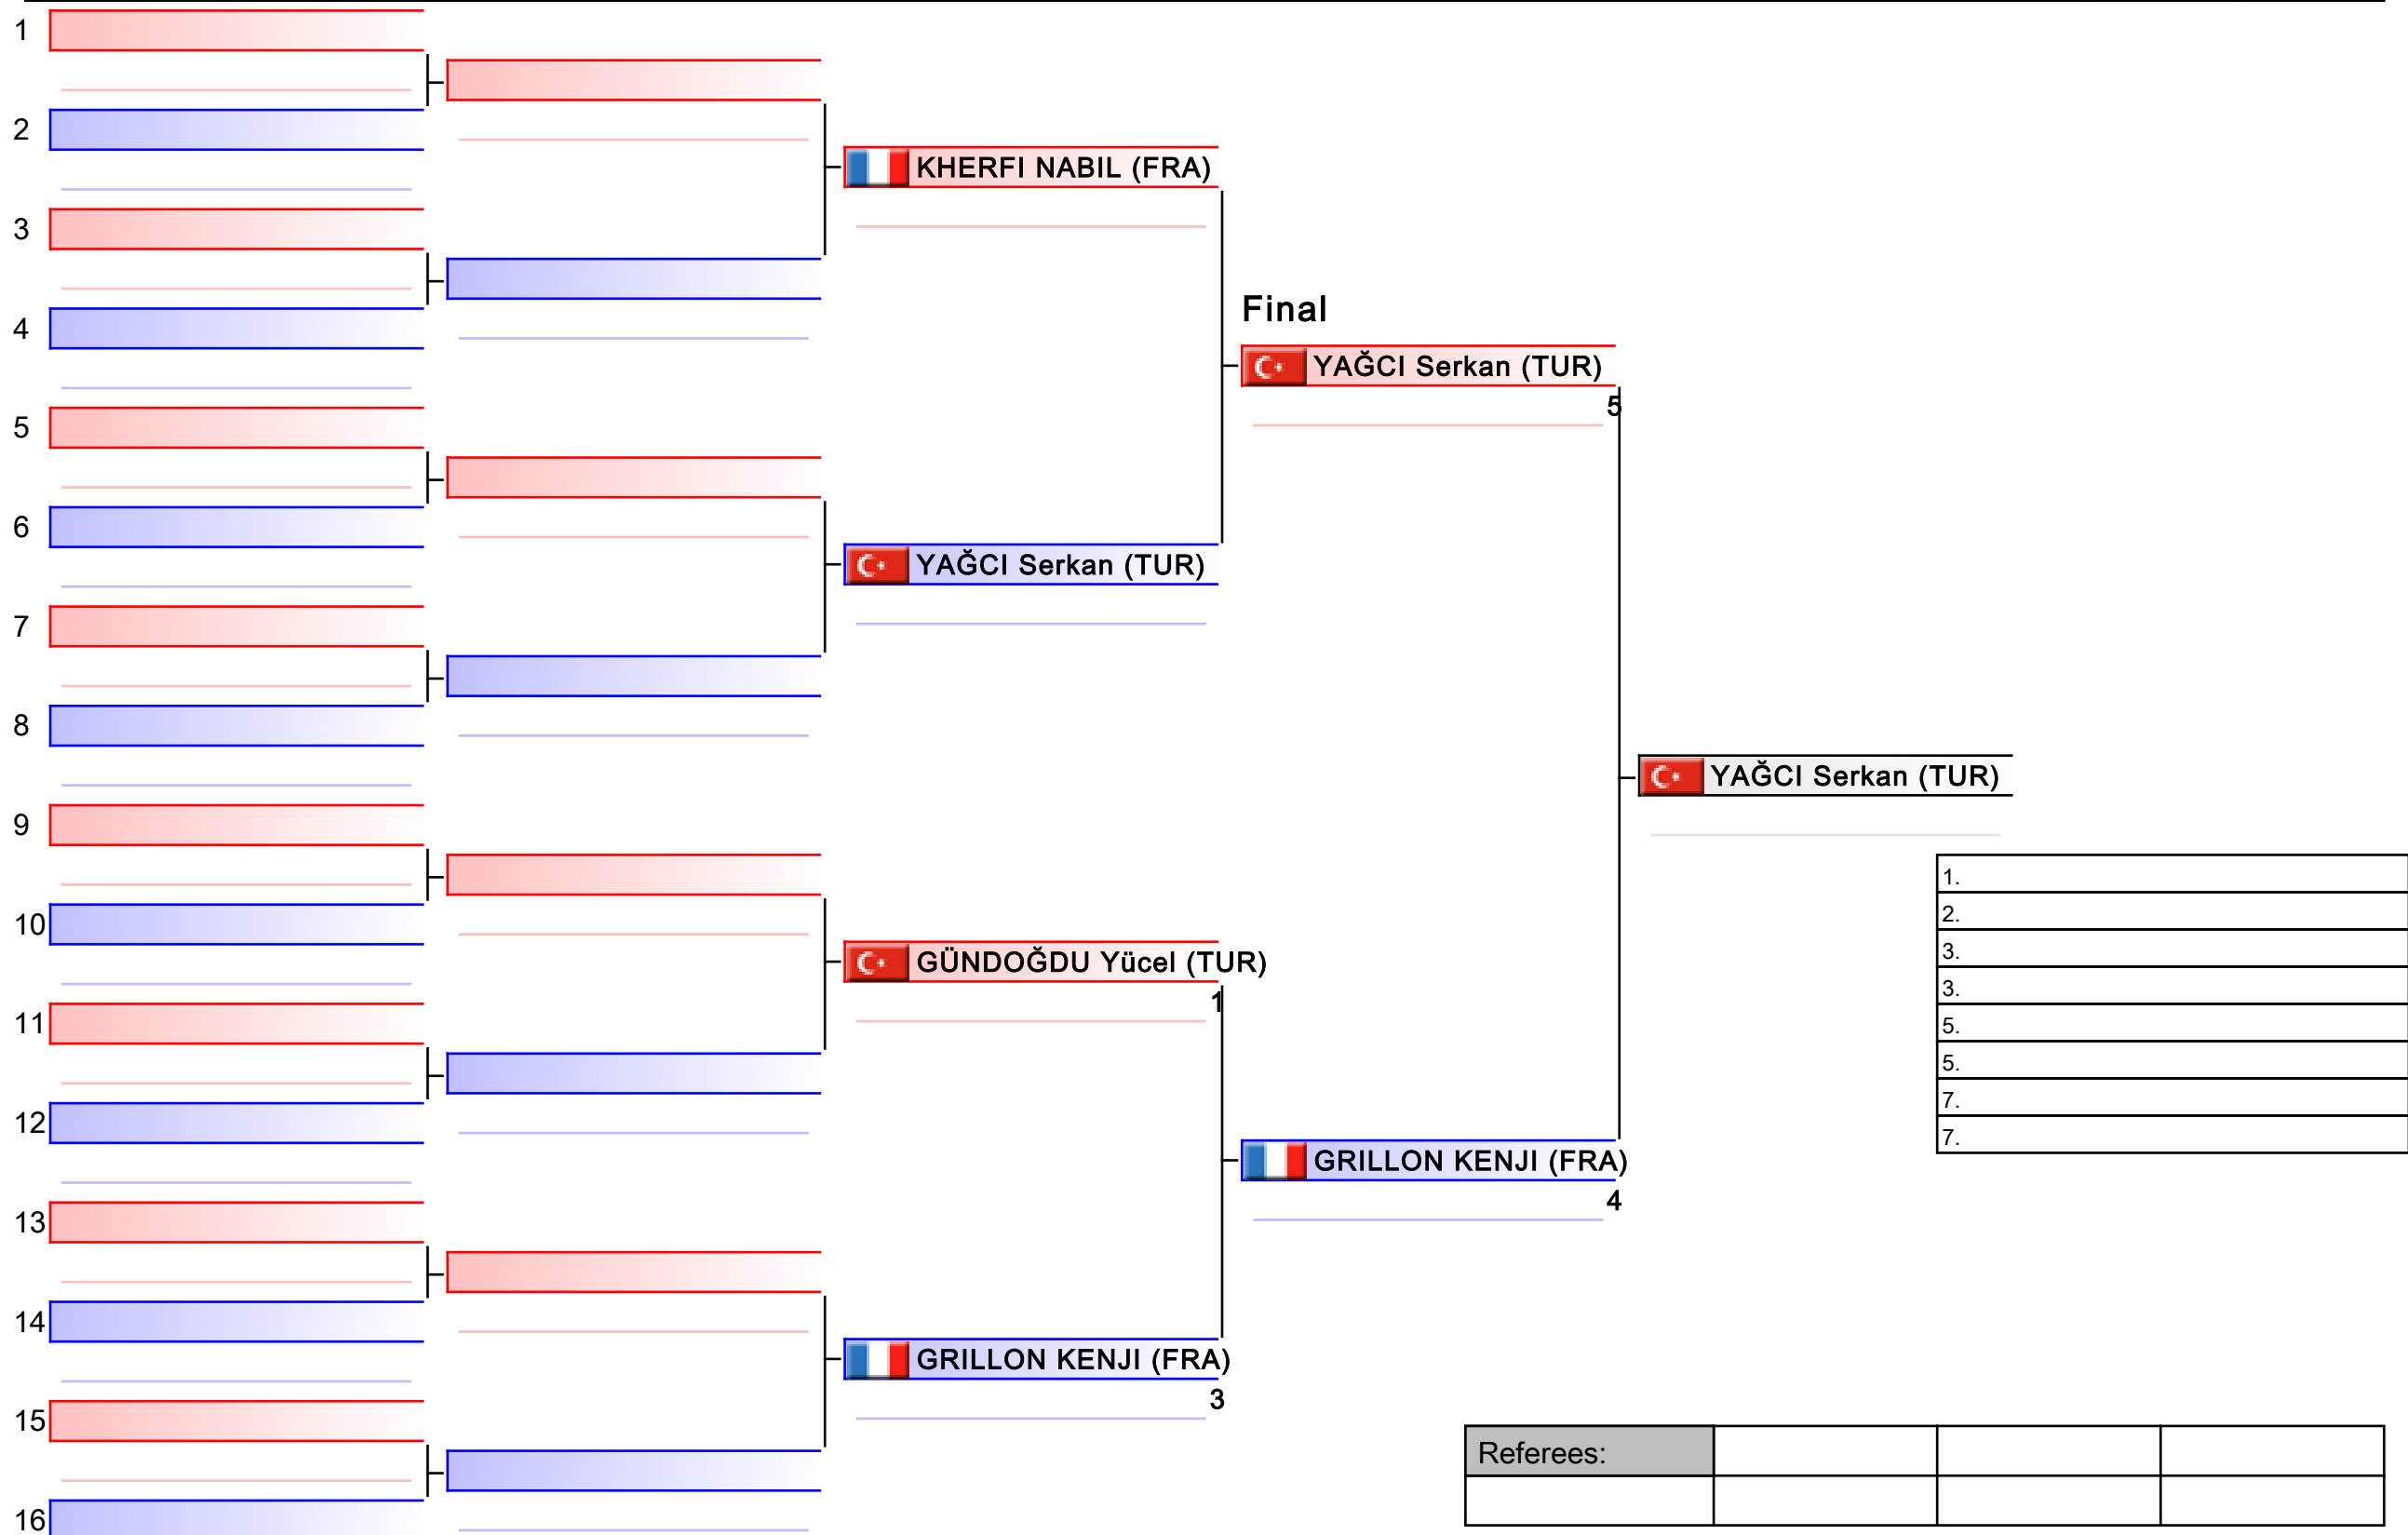

Pool winner-Kumite Individual male Seniors -75

Karate1 - Istanbul 2011

Tatami

Pool
1/1