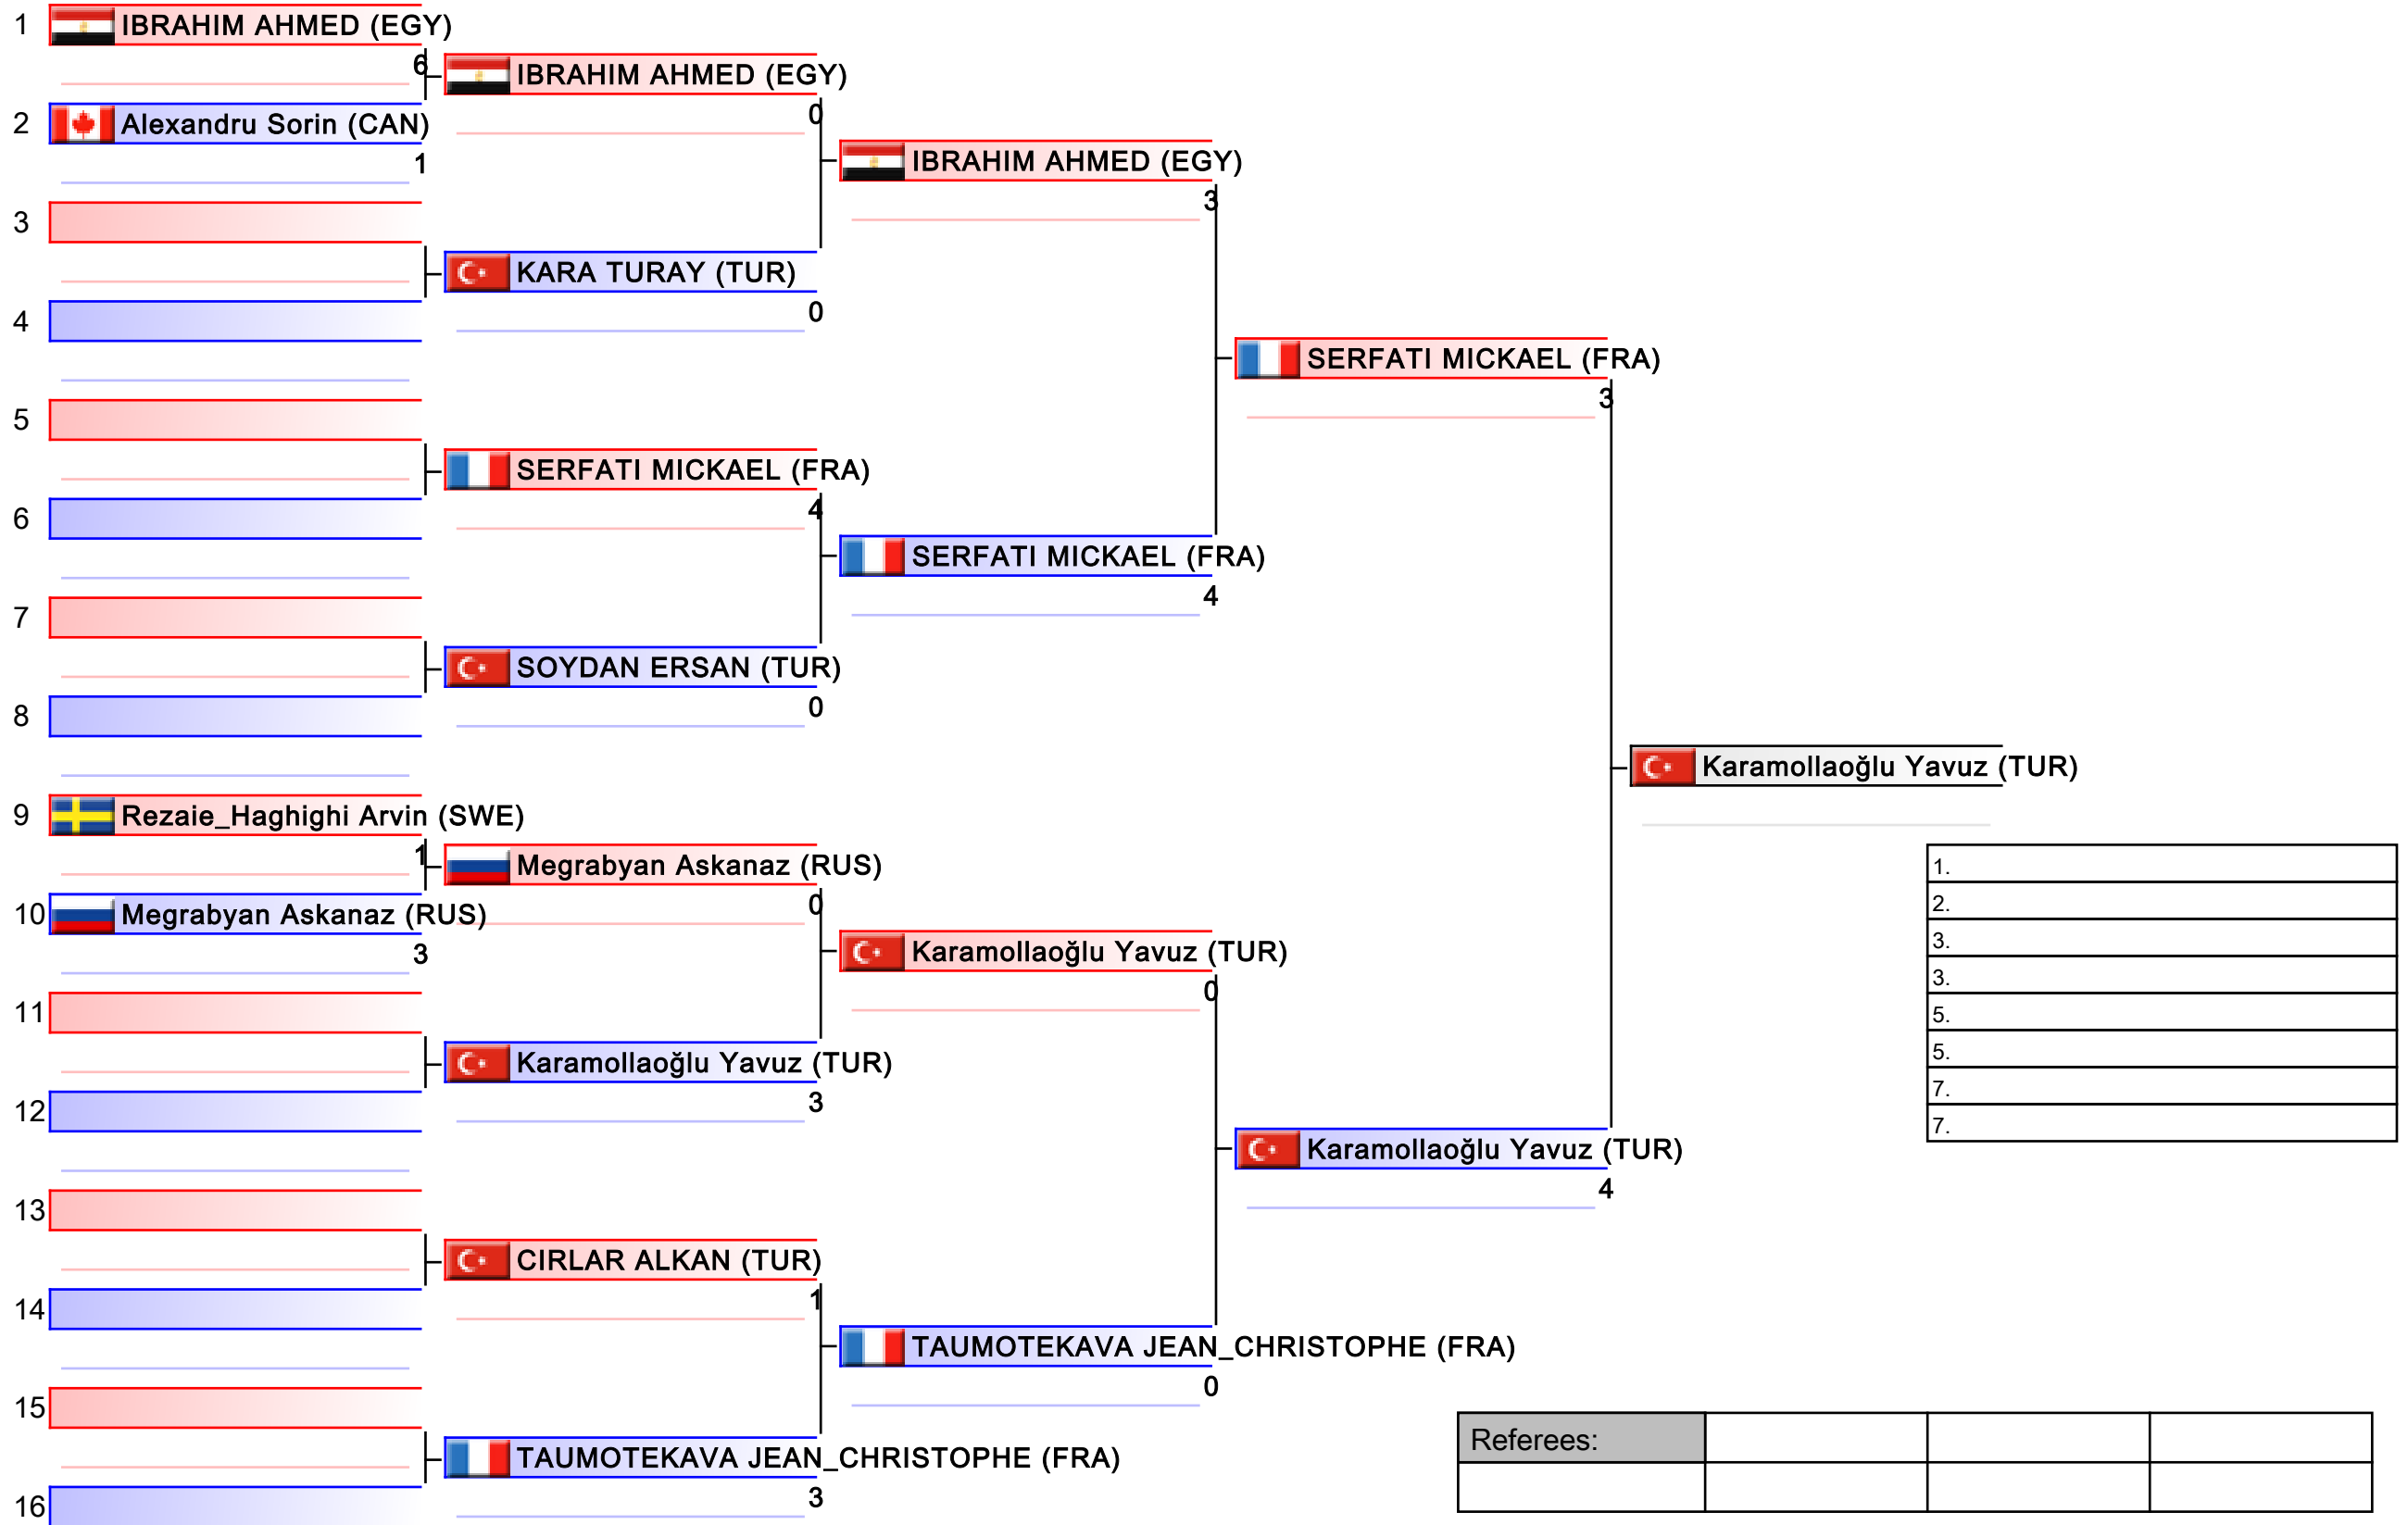

Kumite Individual male Seniors -84

Karate1 - Istanbul 2011

Tatami
1

Pool
1/4