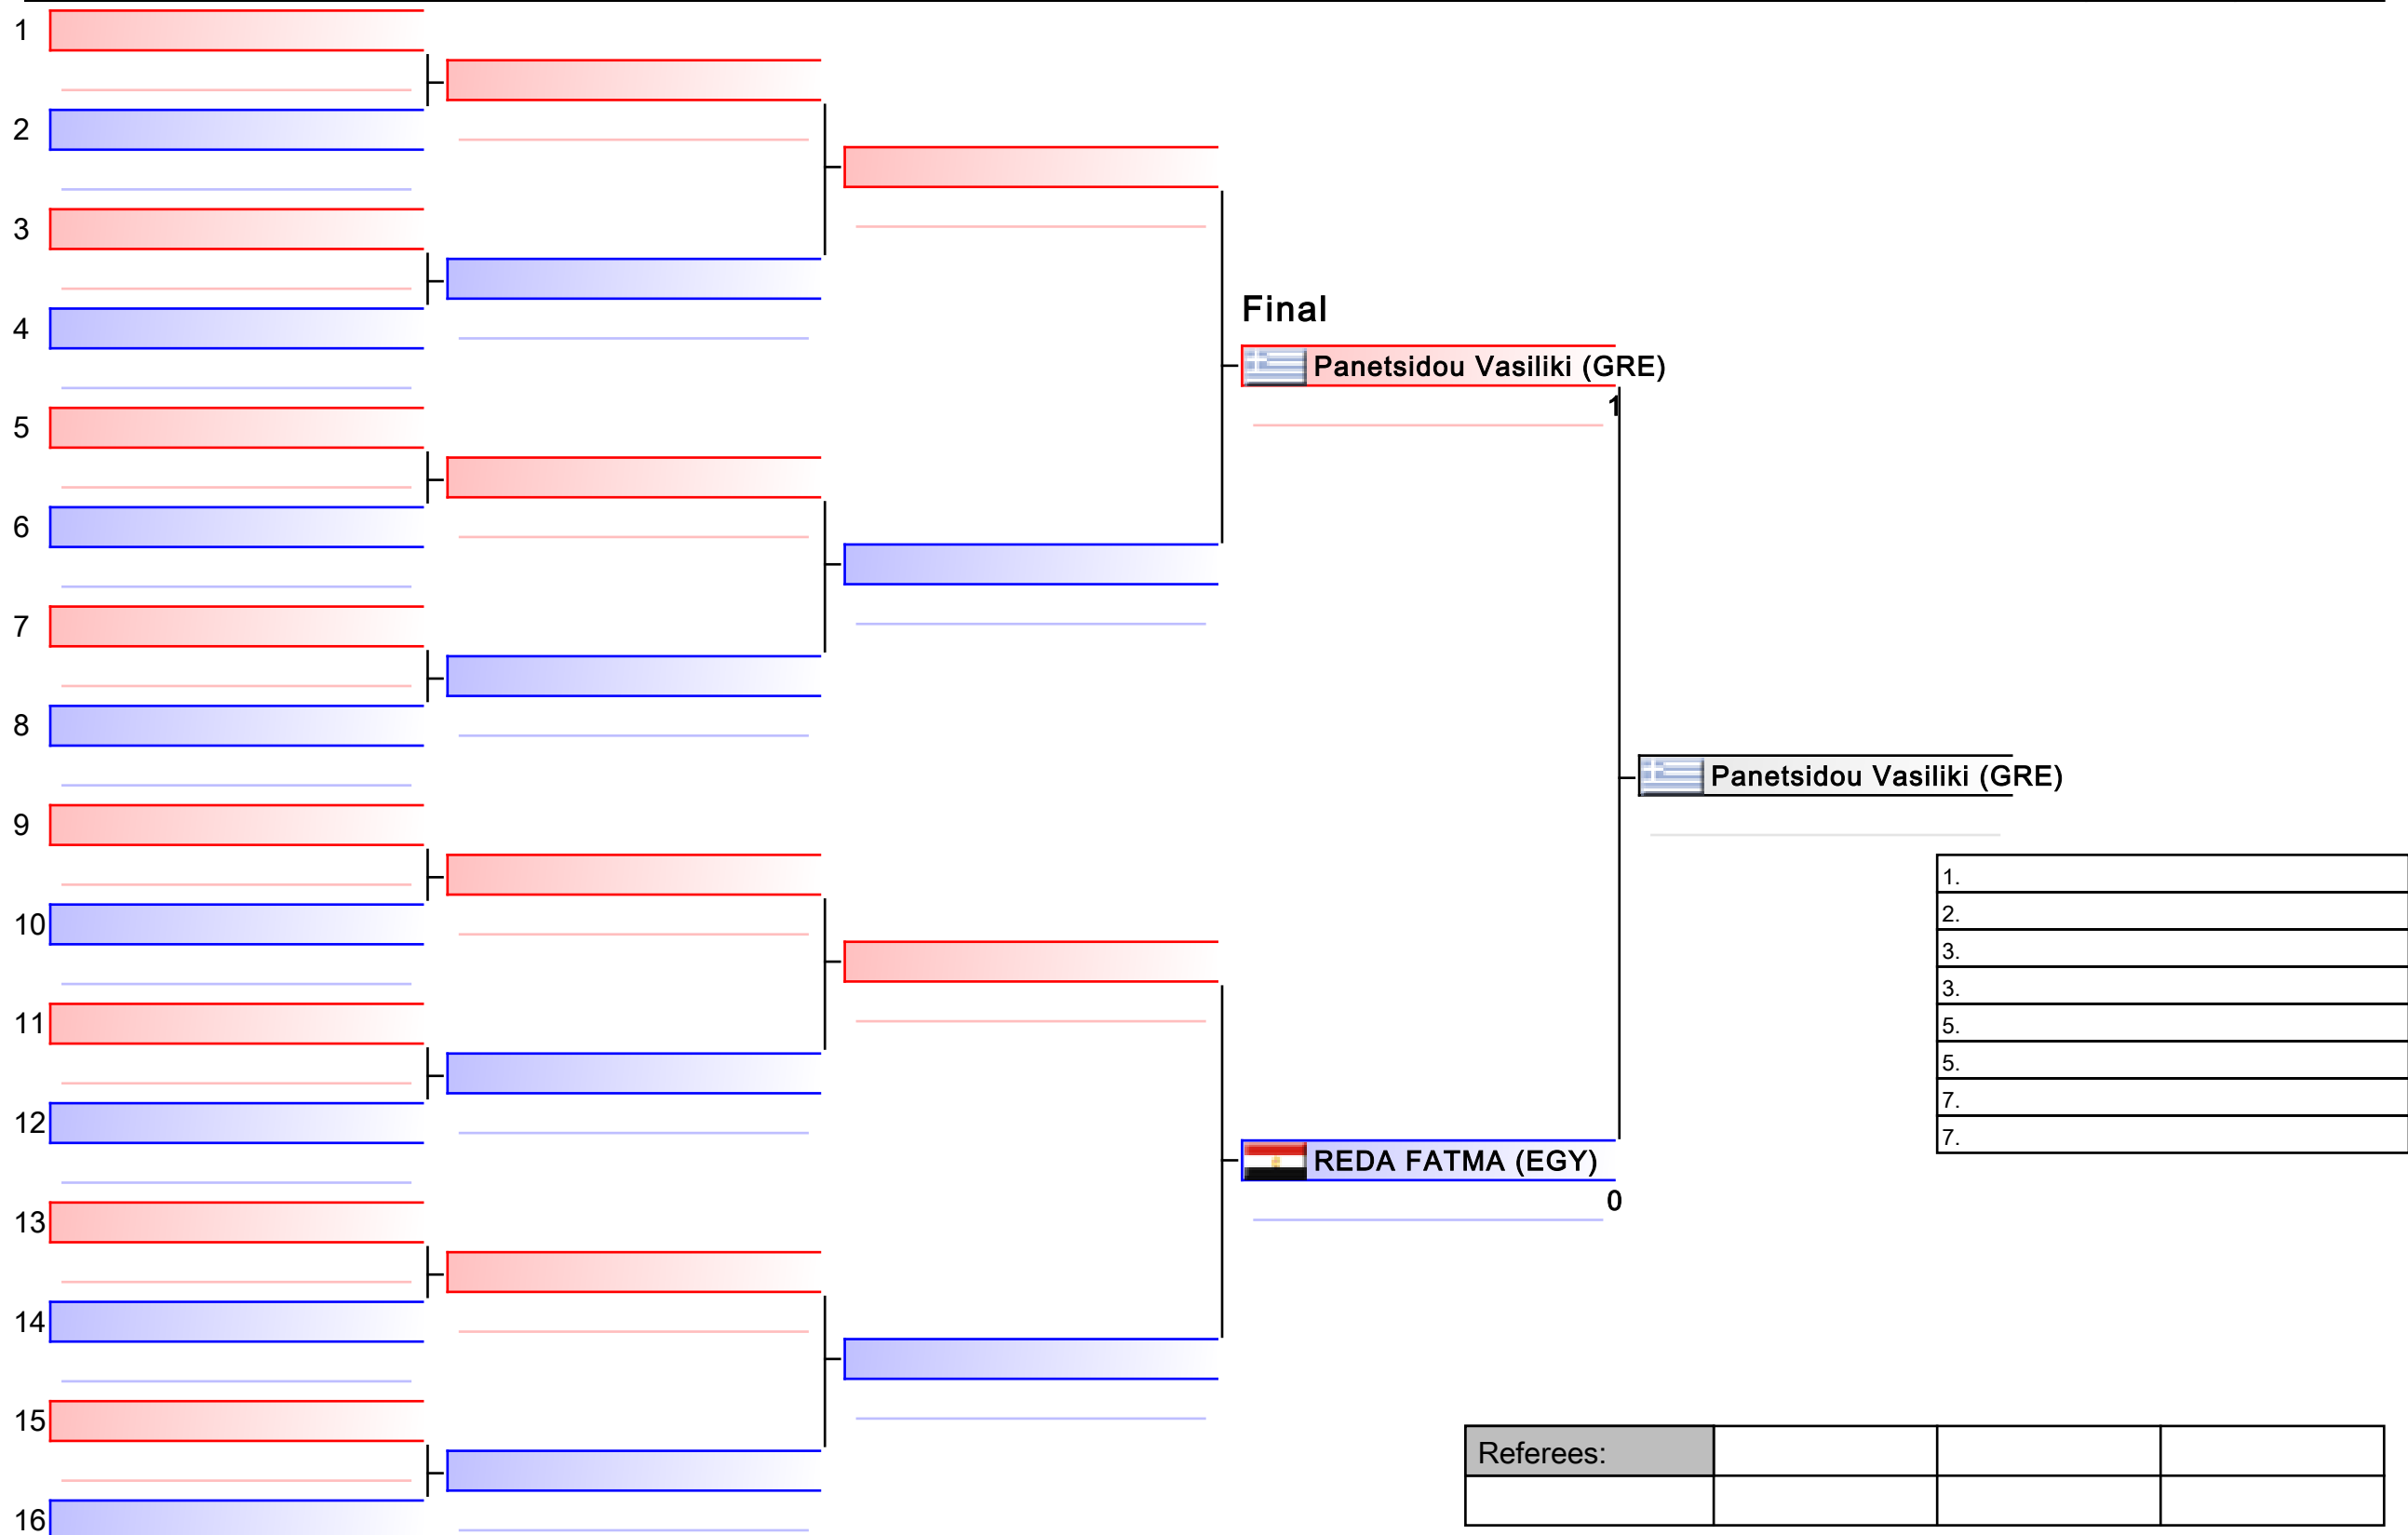

Pool winner-Kumite Individual female Seniors -68

Karate1 - Istanbul 2011

Tatami

Pool
1/1

| |
|----|
| 1. |
| 2. |
| 3. |
| 3. |
| 5. |
| 5. |
| 7. |
| 7. |

Pool winner-Kumite Individual male Seniors -67

Karate1 - Istanbul 2011