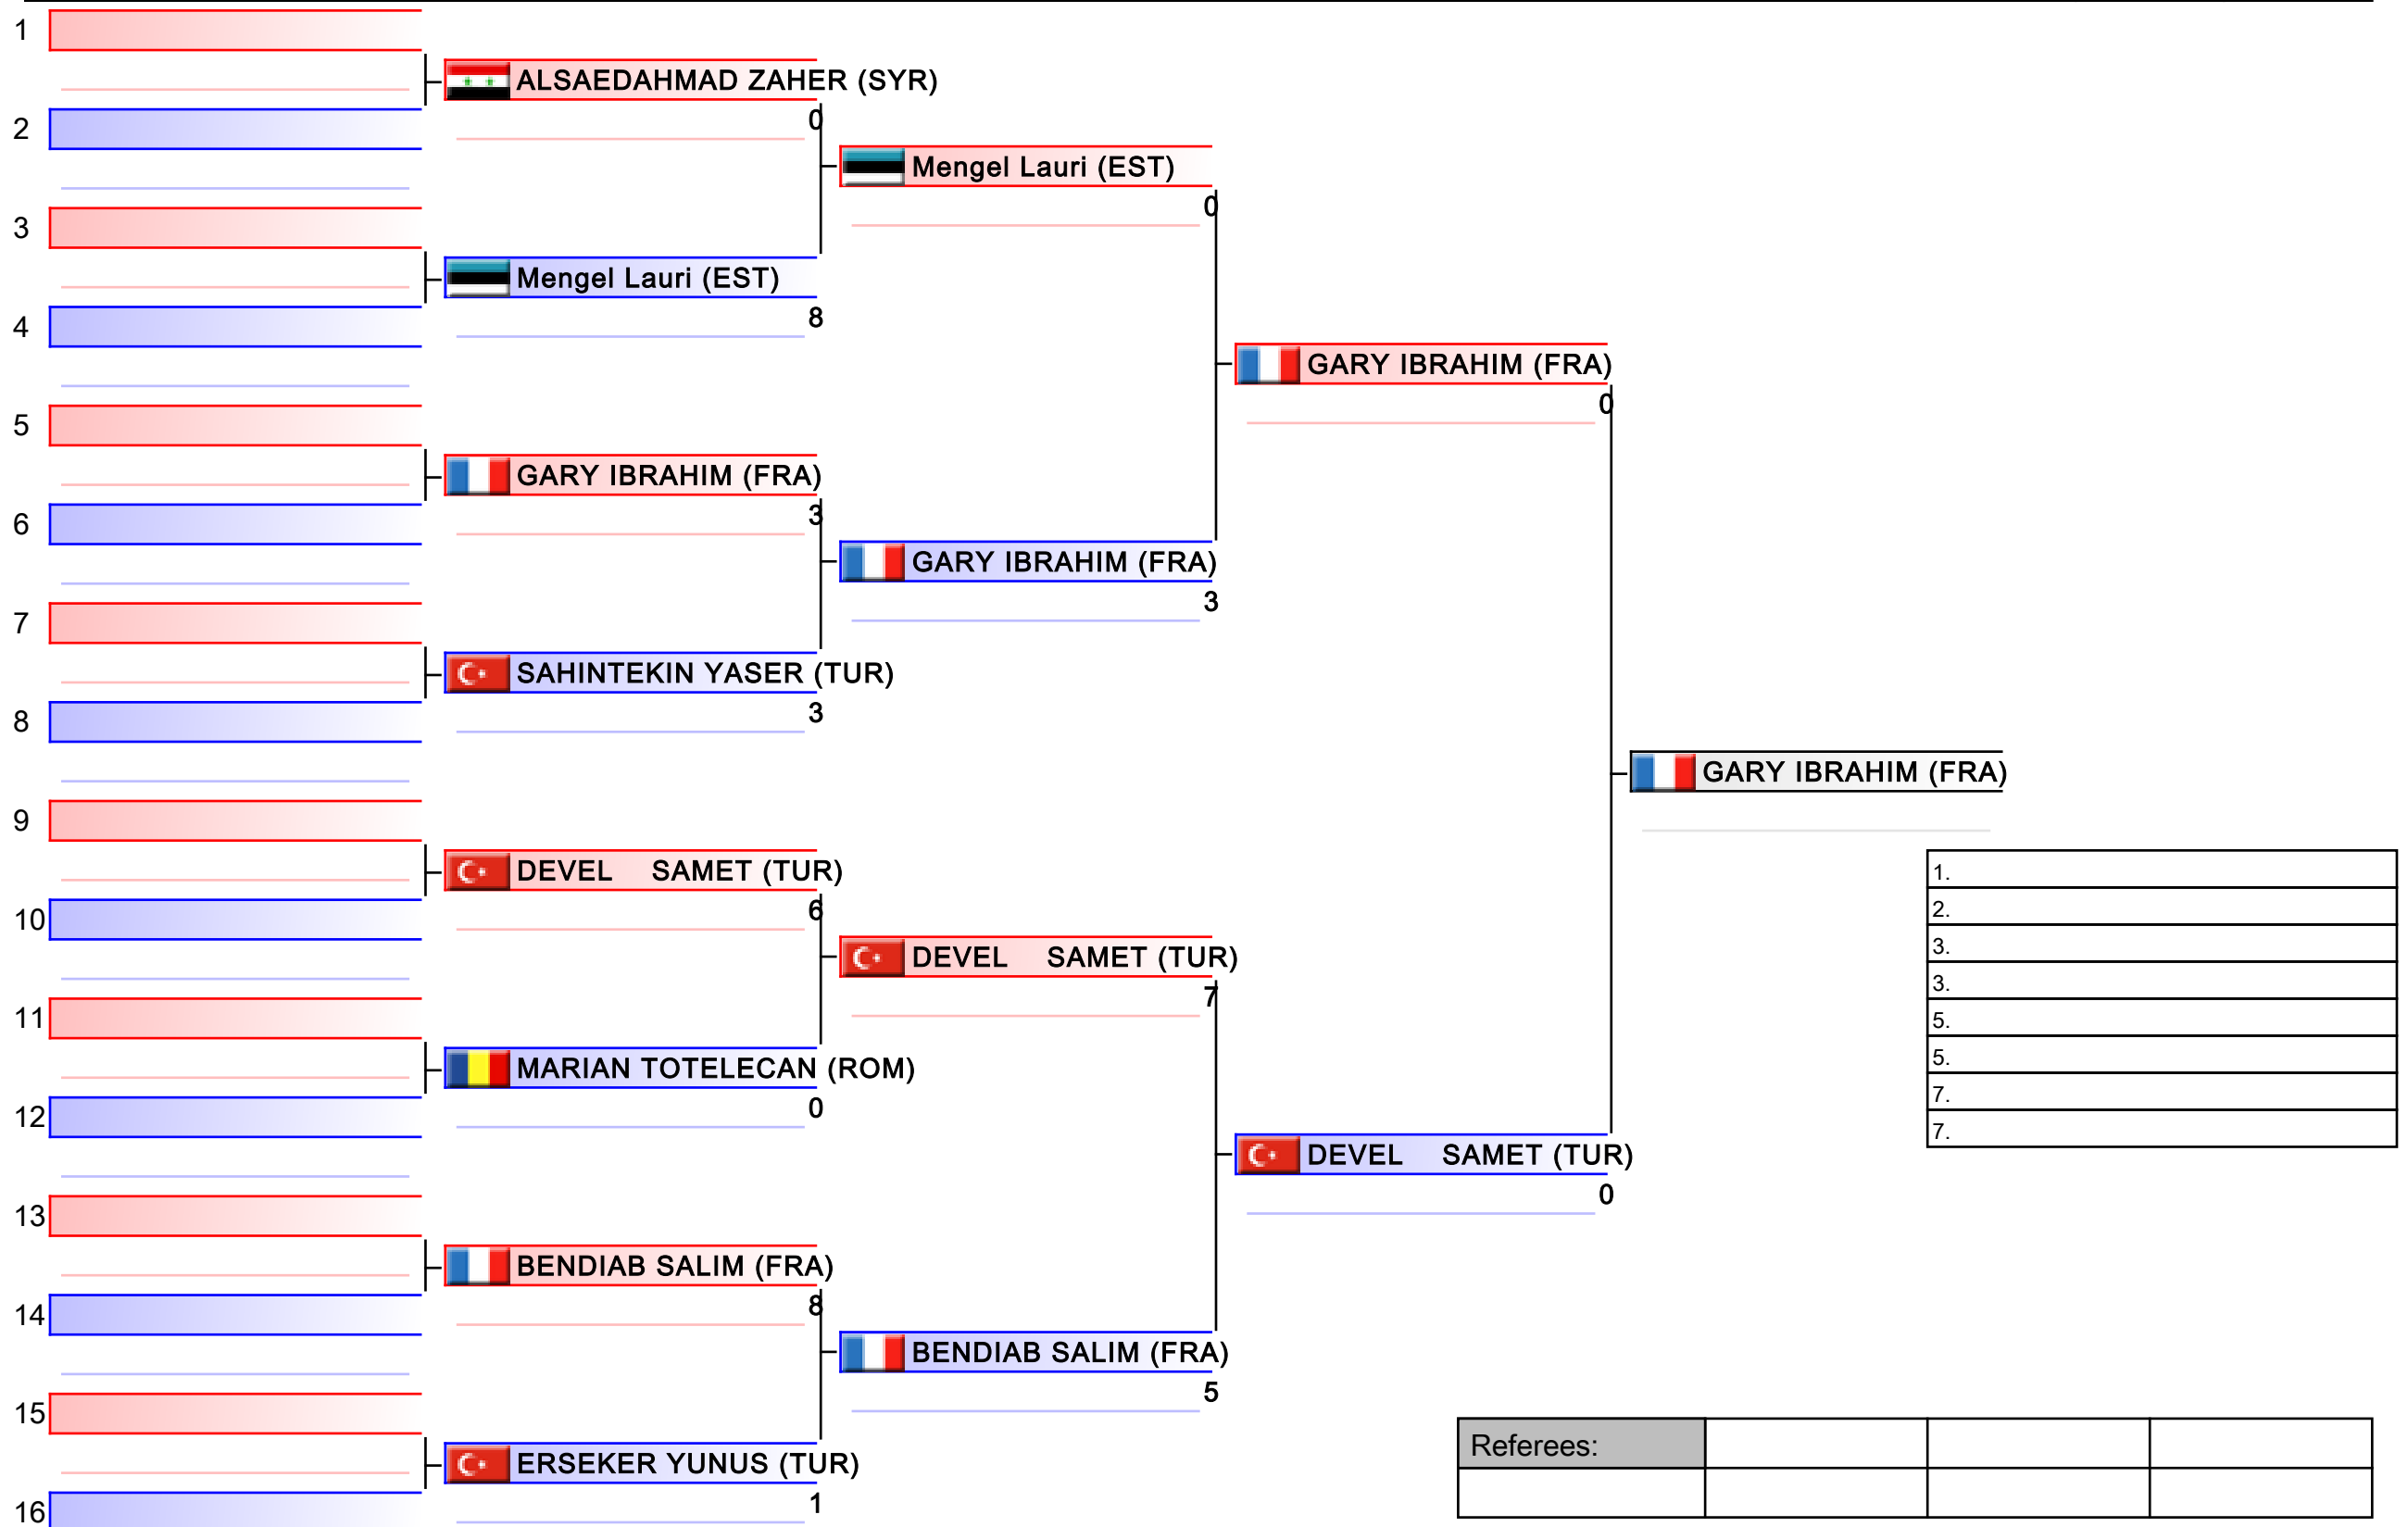

| |
|----|
| 1. |
| 2. |
| 3. |
| 3. |
| 5. |
| 5. |
| 7. |
| 7. |

| | | | |
|-----------|--|--|--|
| Referees: | | | |
| | | | |

Kumite Individual male Seniors +84

Karate1 - Istanbul 2011

Tatami
1

Pool
1/4