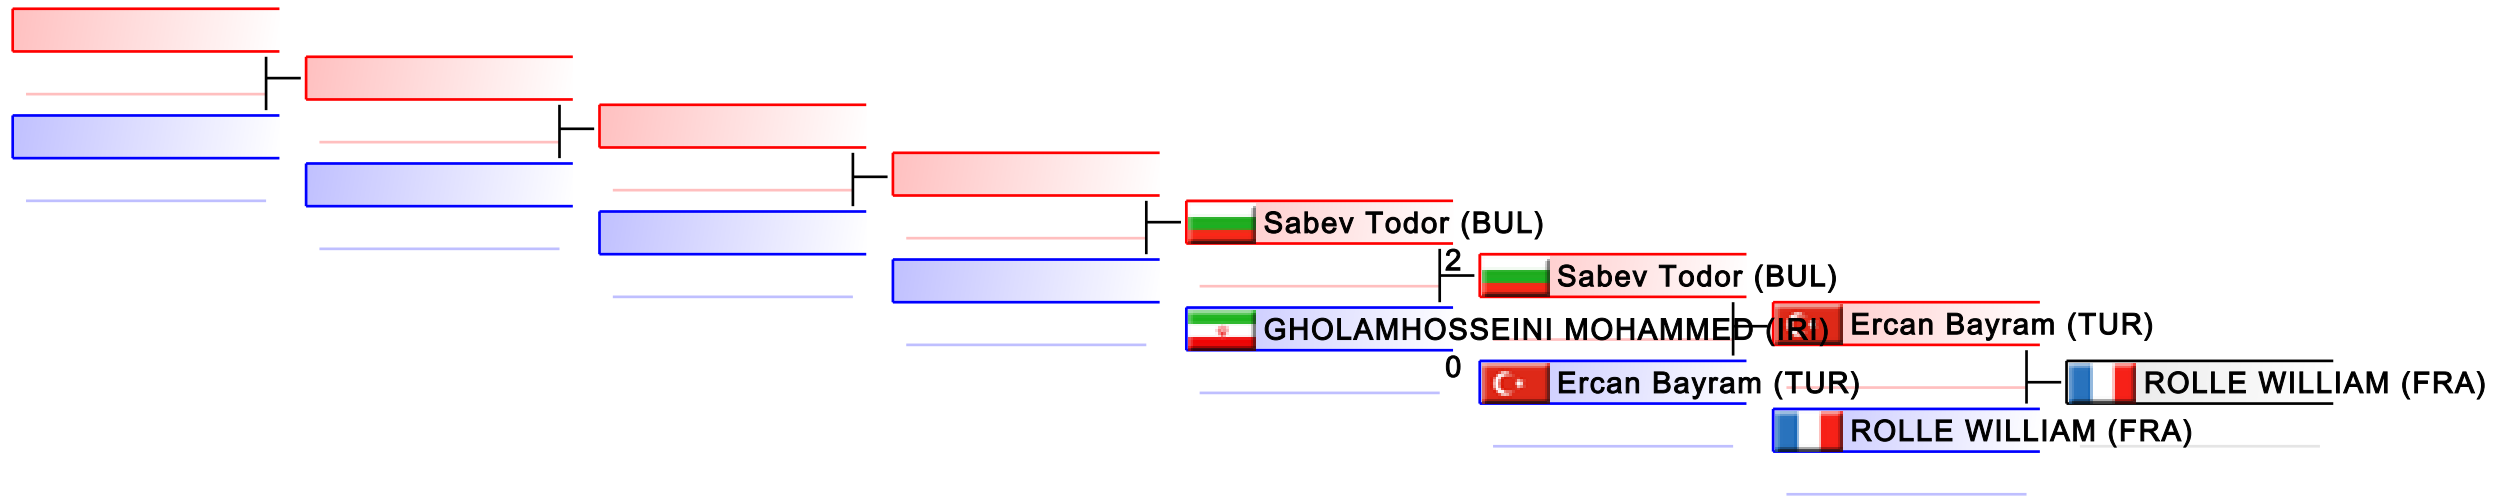

Kumite Individual male Seniors -67(Pool 1,2)

Karate1 - Istanbul 2011

(c)sportdata GmbH & Co KG 2000-2011(2011-09-21 02:34) -WKF Approved- v 7.3.1 build 1 License: SDD_RBreiteneder_AUT (expire 2014-08-09)

Tatami
2

Pool