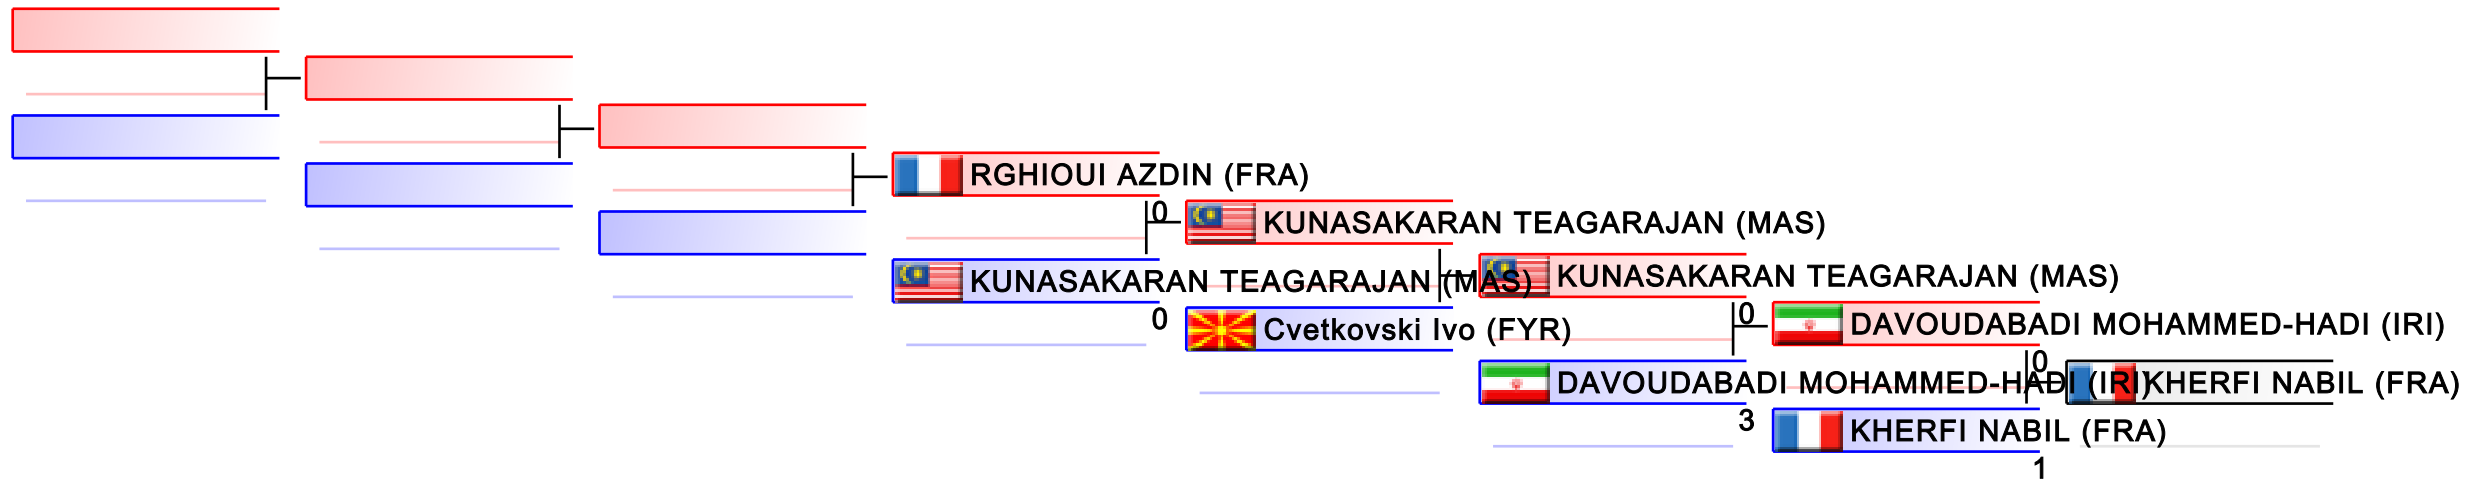

Kumite Individual male Seniors -75(Pool 3,4,1,2)

Karate1 - Istanbul 2011

(c)sportdata GmbH & Co KG 2000-2011(2011-09-21 02:34) -WKF Approved- v 7.3.1 build 1 License: SDD_RBreiteneder_AUT (expire 2014-08-09)

Tatami
2

Pool