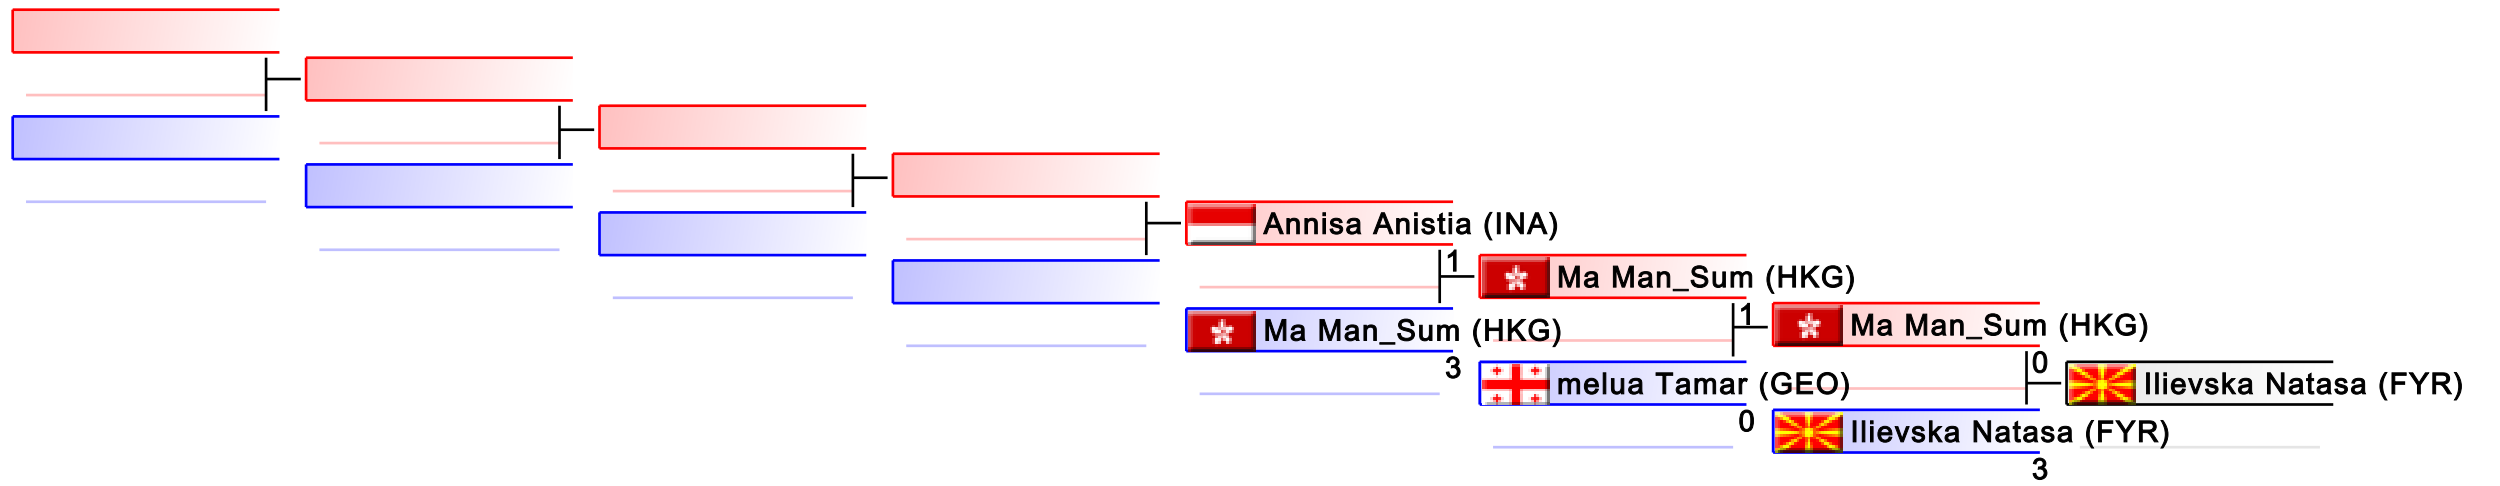

REPECHAGE: Kumite Individual female Seniors -55(Pool 1,2)