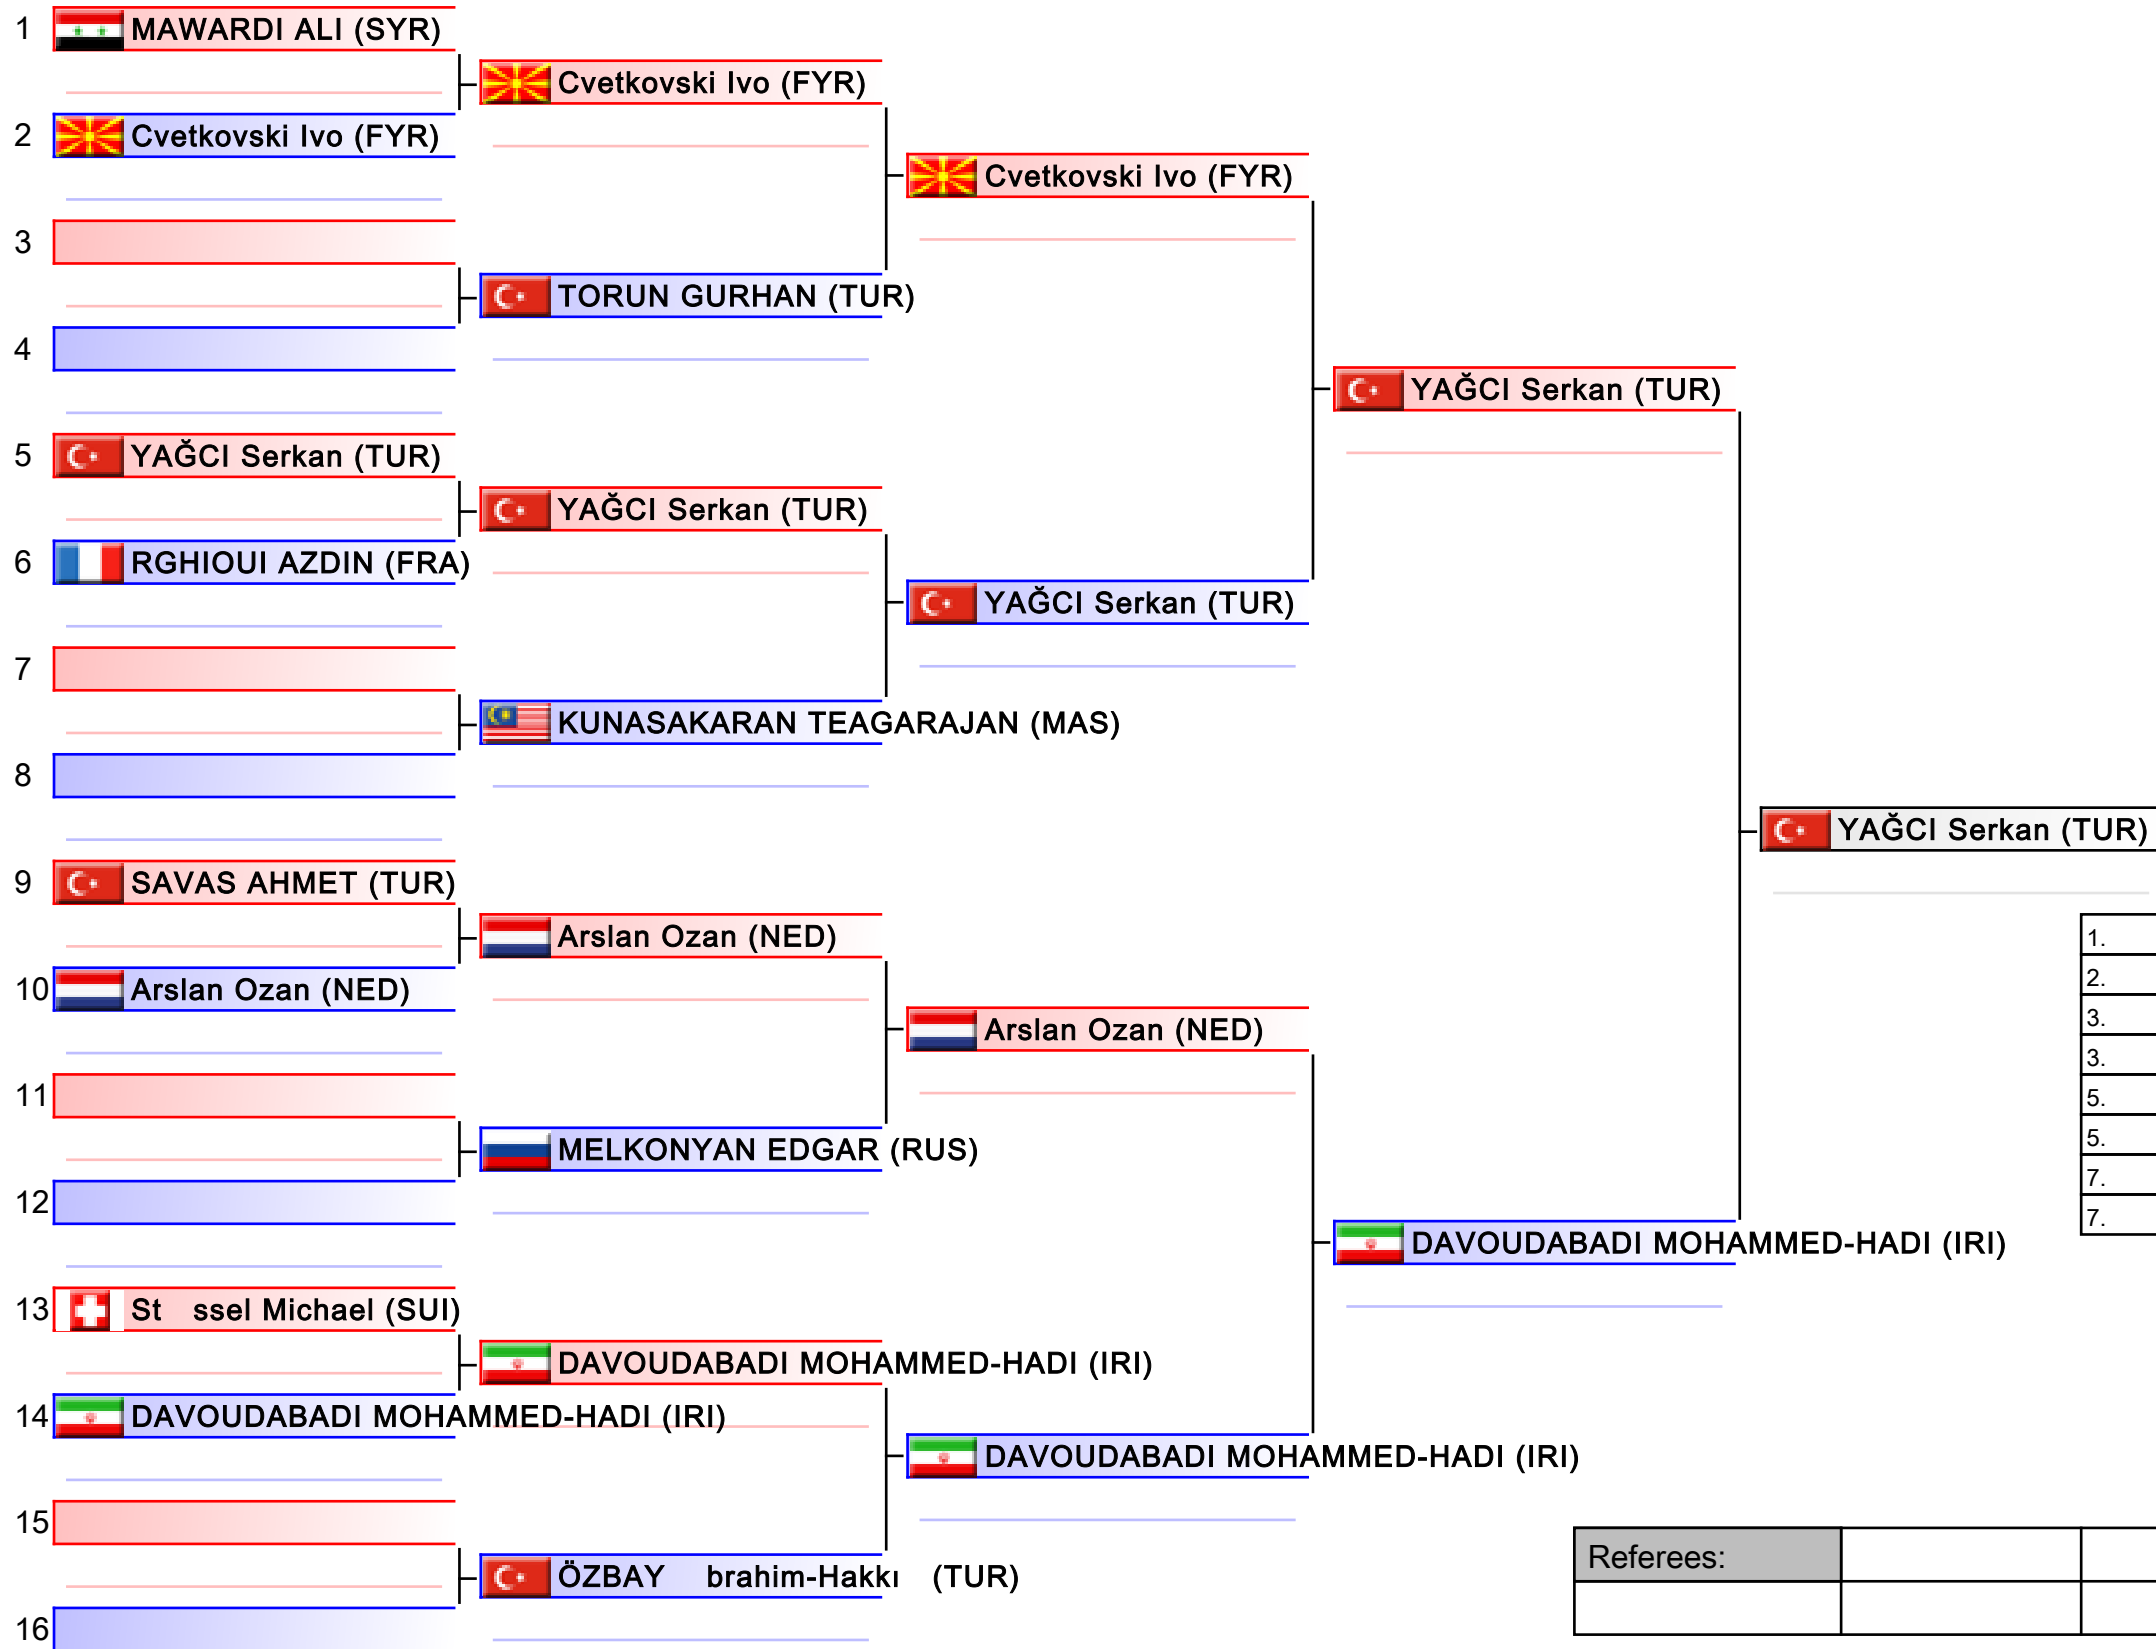

Kumite Individual male Seniors -75

Karate1 - Istanbul 2011

Tatami
2

Pool
2/4

1.
2.
3.
3.
5.
5.
7.
7.

Referees: