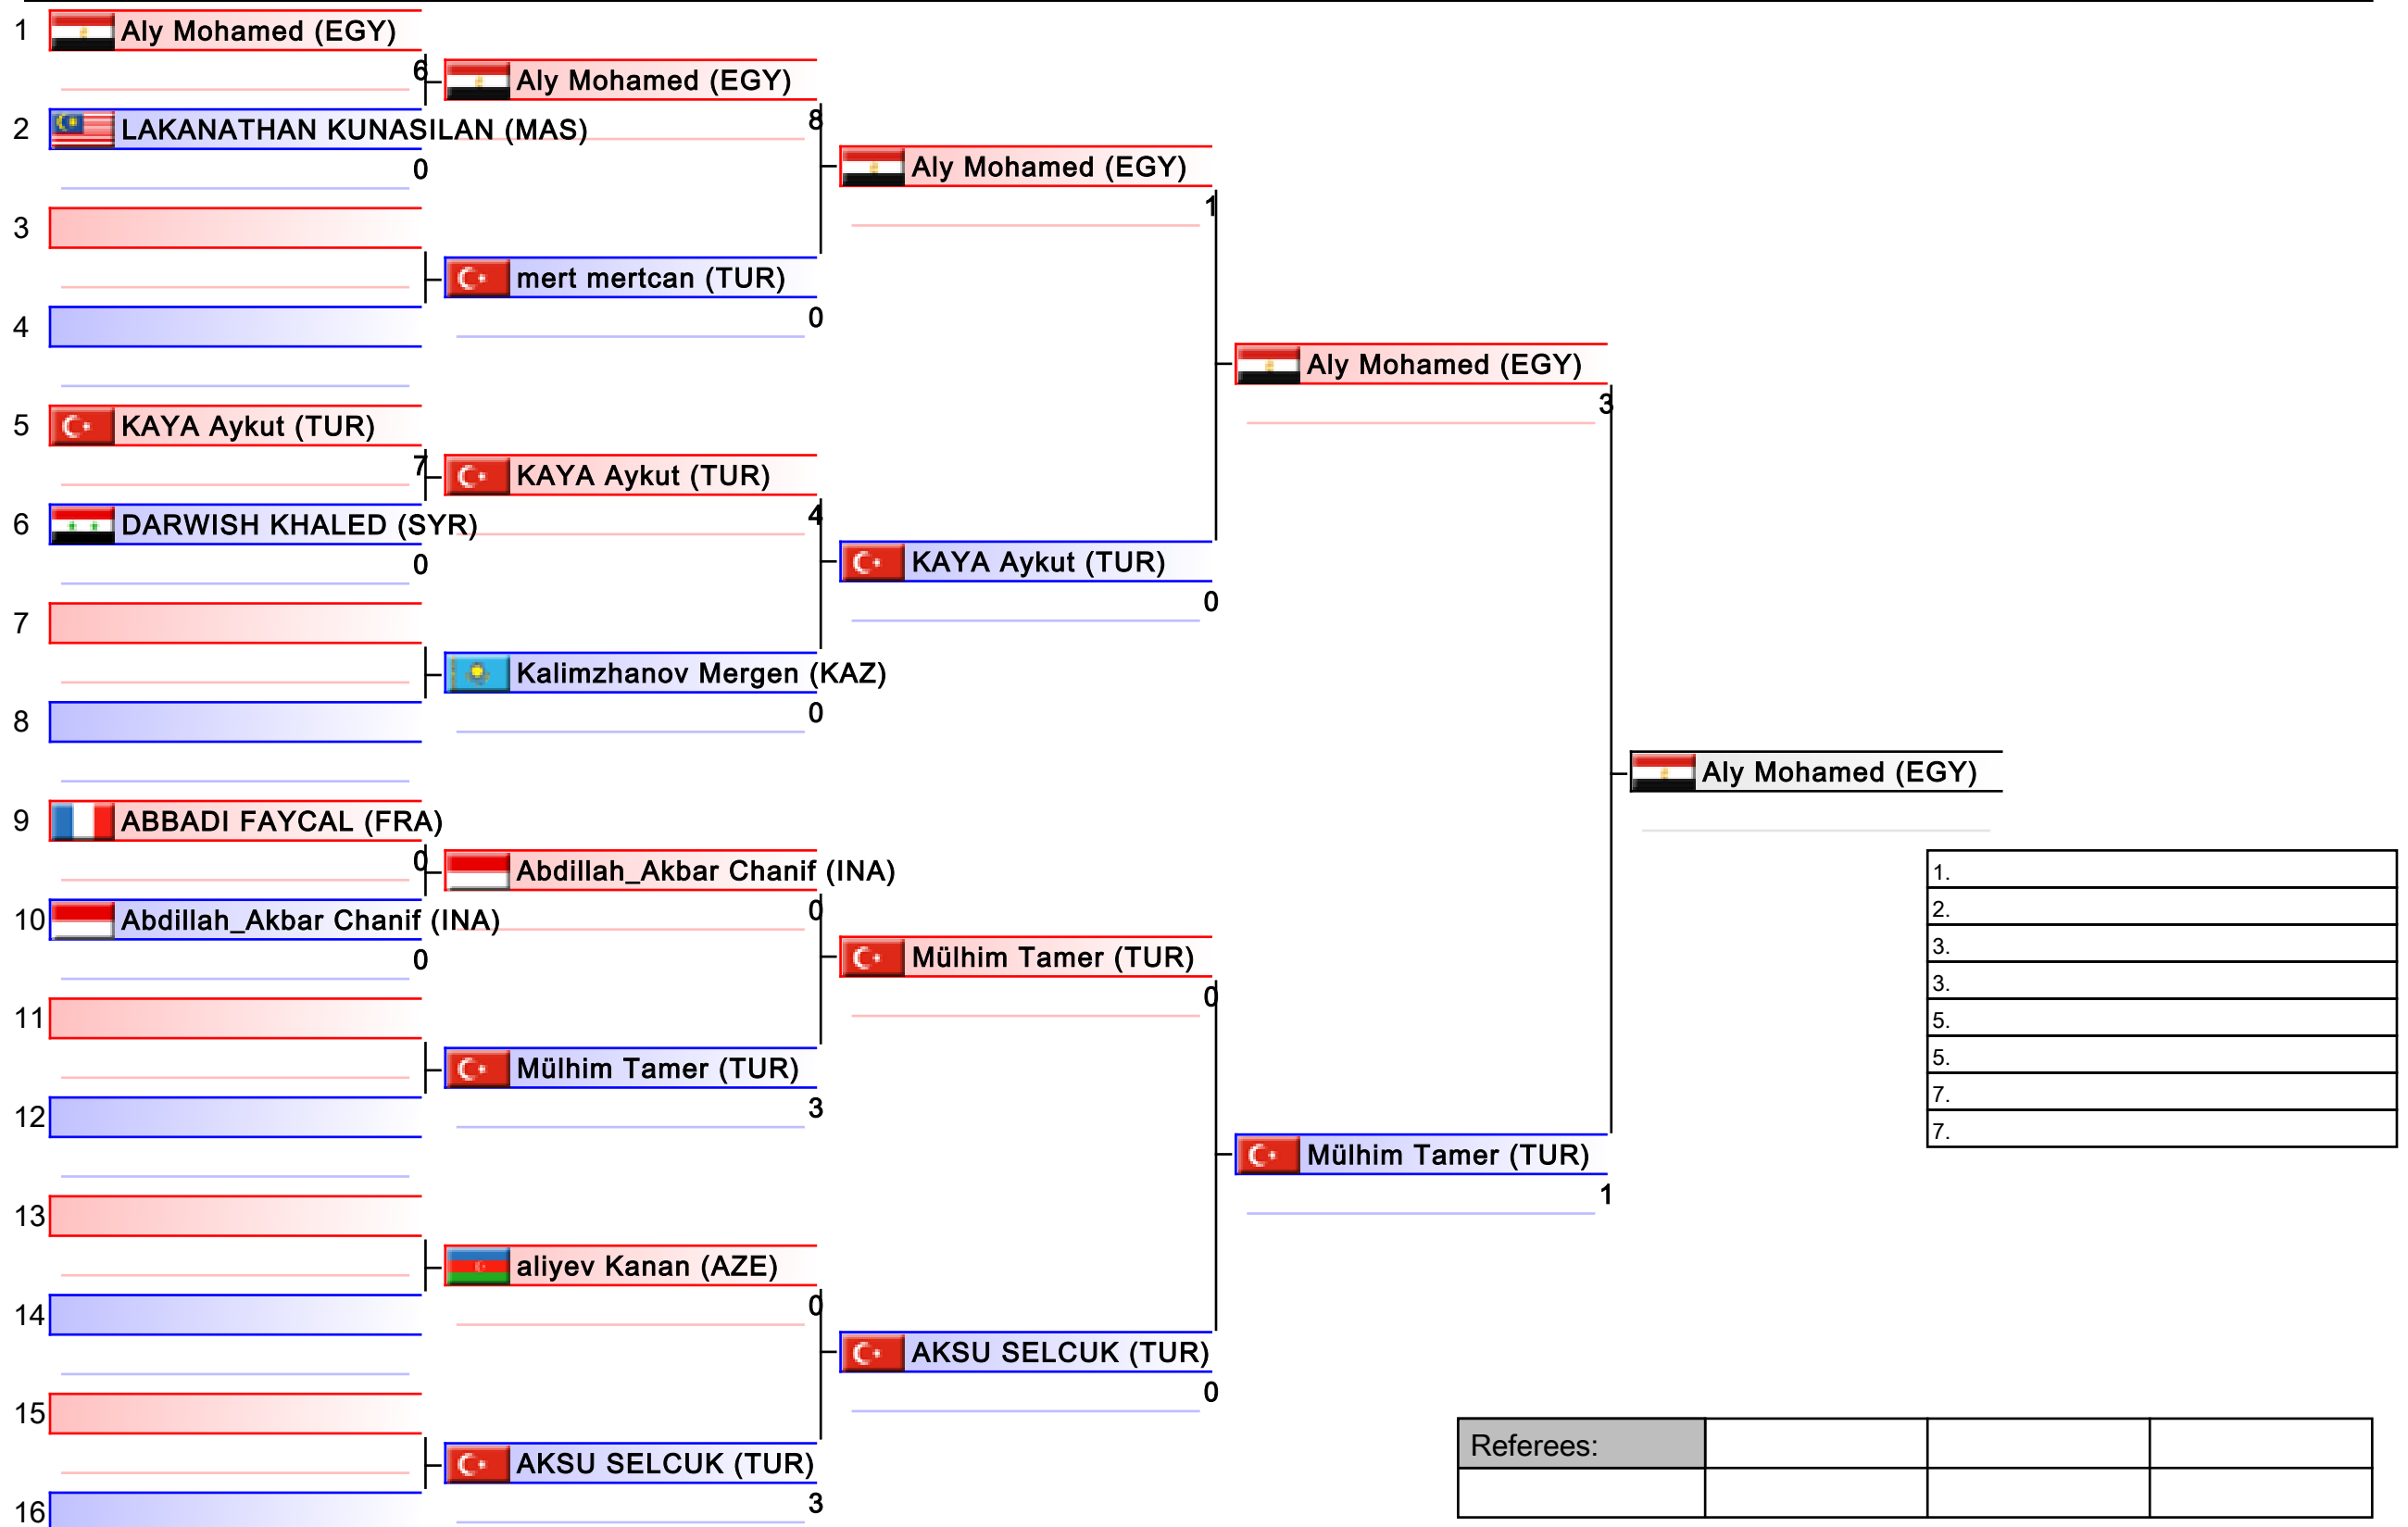

Kumite Individual male Seniors -60

Karate1 - Istanbul 2011

Tatami
2

Pool
2/4

Kumite Individual male Seniors -60

Karate1 - Istanbul 2011

Tatami
3

Pool
3/4