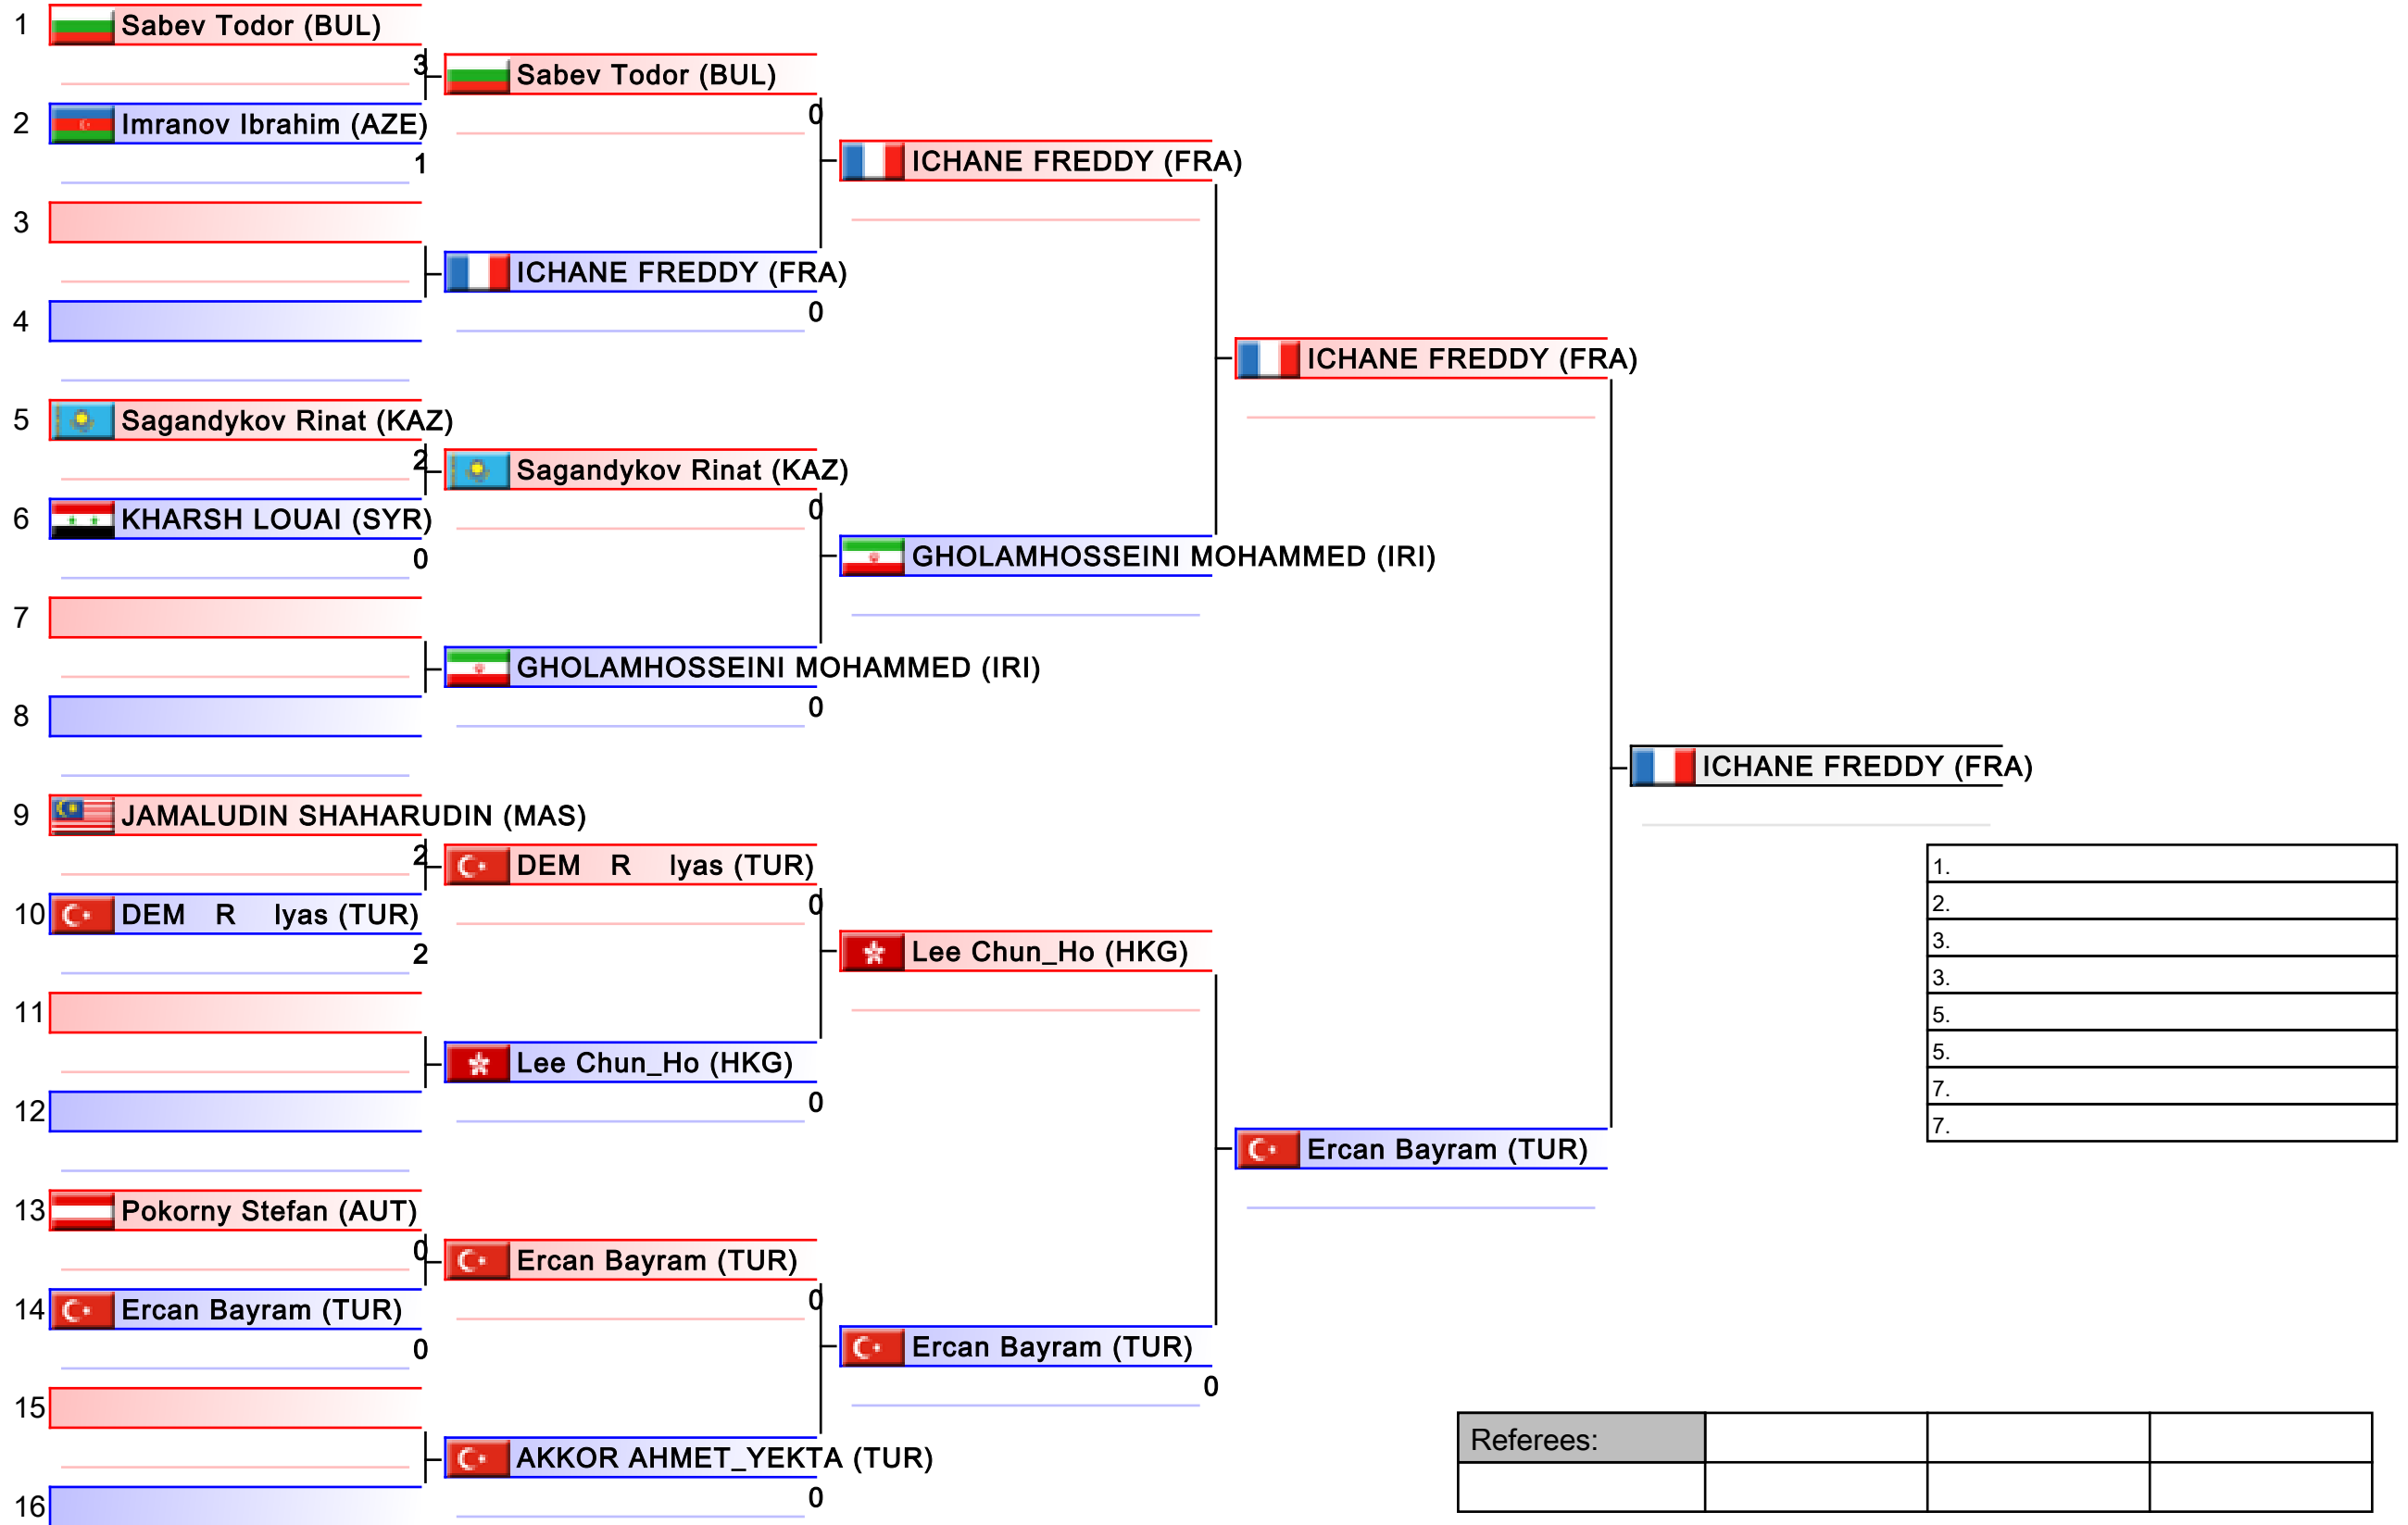

| |
|----|
| 1. |
| 2. |
| 3. |
| 3. |
| 5. |
| 5. |
| 7. |
| 7. |

| | | | |
|-----------|--|--|--|
| Referees: | | | |
| | | | |

Kumite Individual male Seniors -67

Karate1 - Istanbul 2011

Tatami
2

Pool
2/4