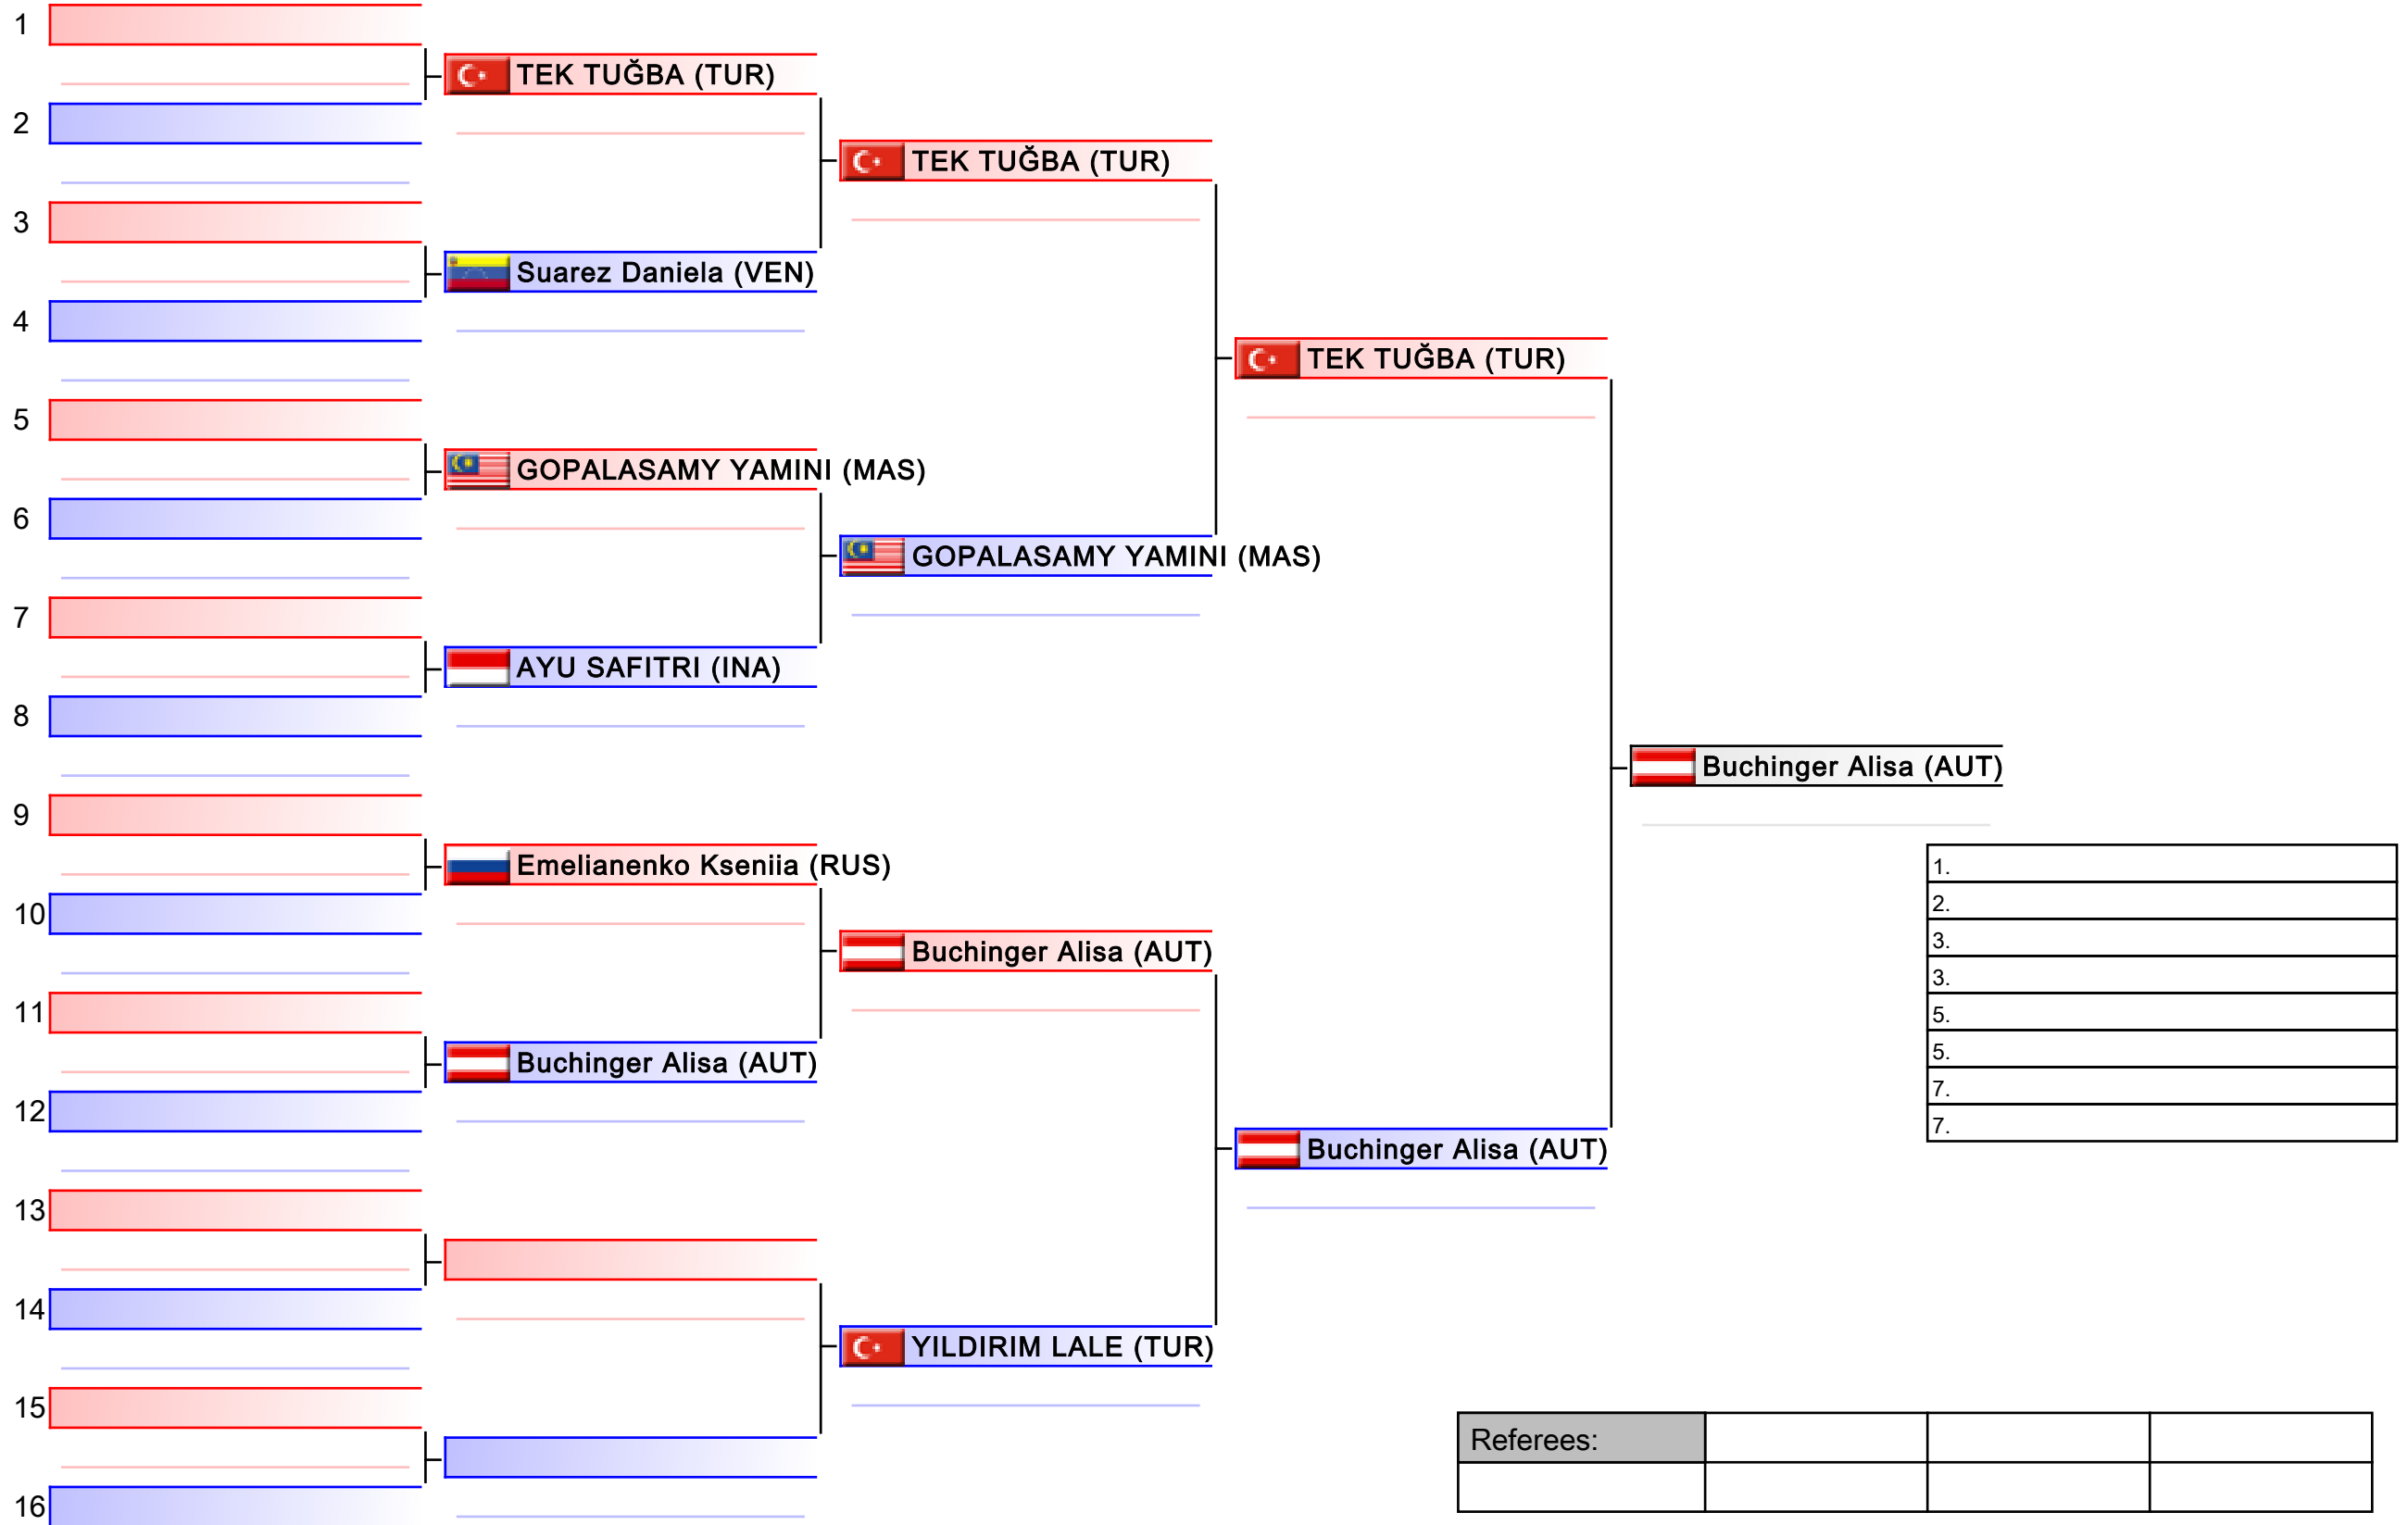

Tatami
3

Pool
2/4

Kumite Individual female Seniors -61

Karate1 - Istanbul 2011

Tatami

Pool
3/4

| |
|----|
| 1. |
| 2. |
| 3. |
| 3. |
| 5. |
| 5. |
| 7. |
| 7. |

| | | | |
|-----------|--|--|--|
| Referees: | | | |
| | | | |