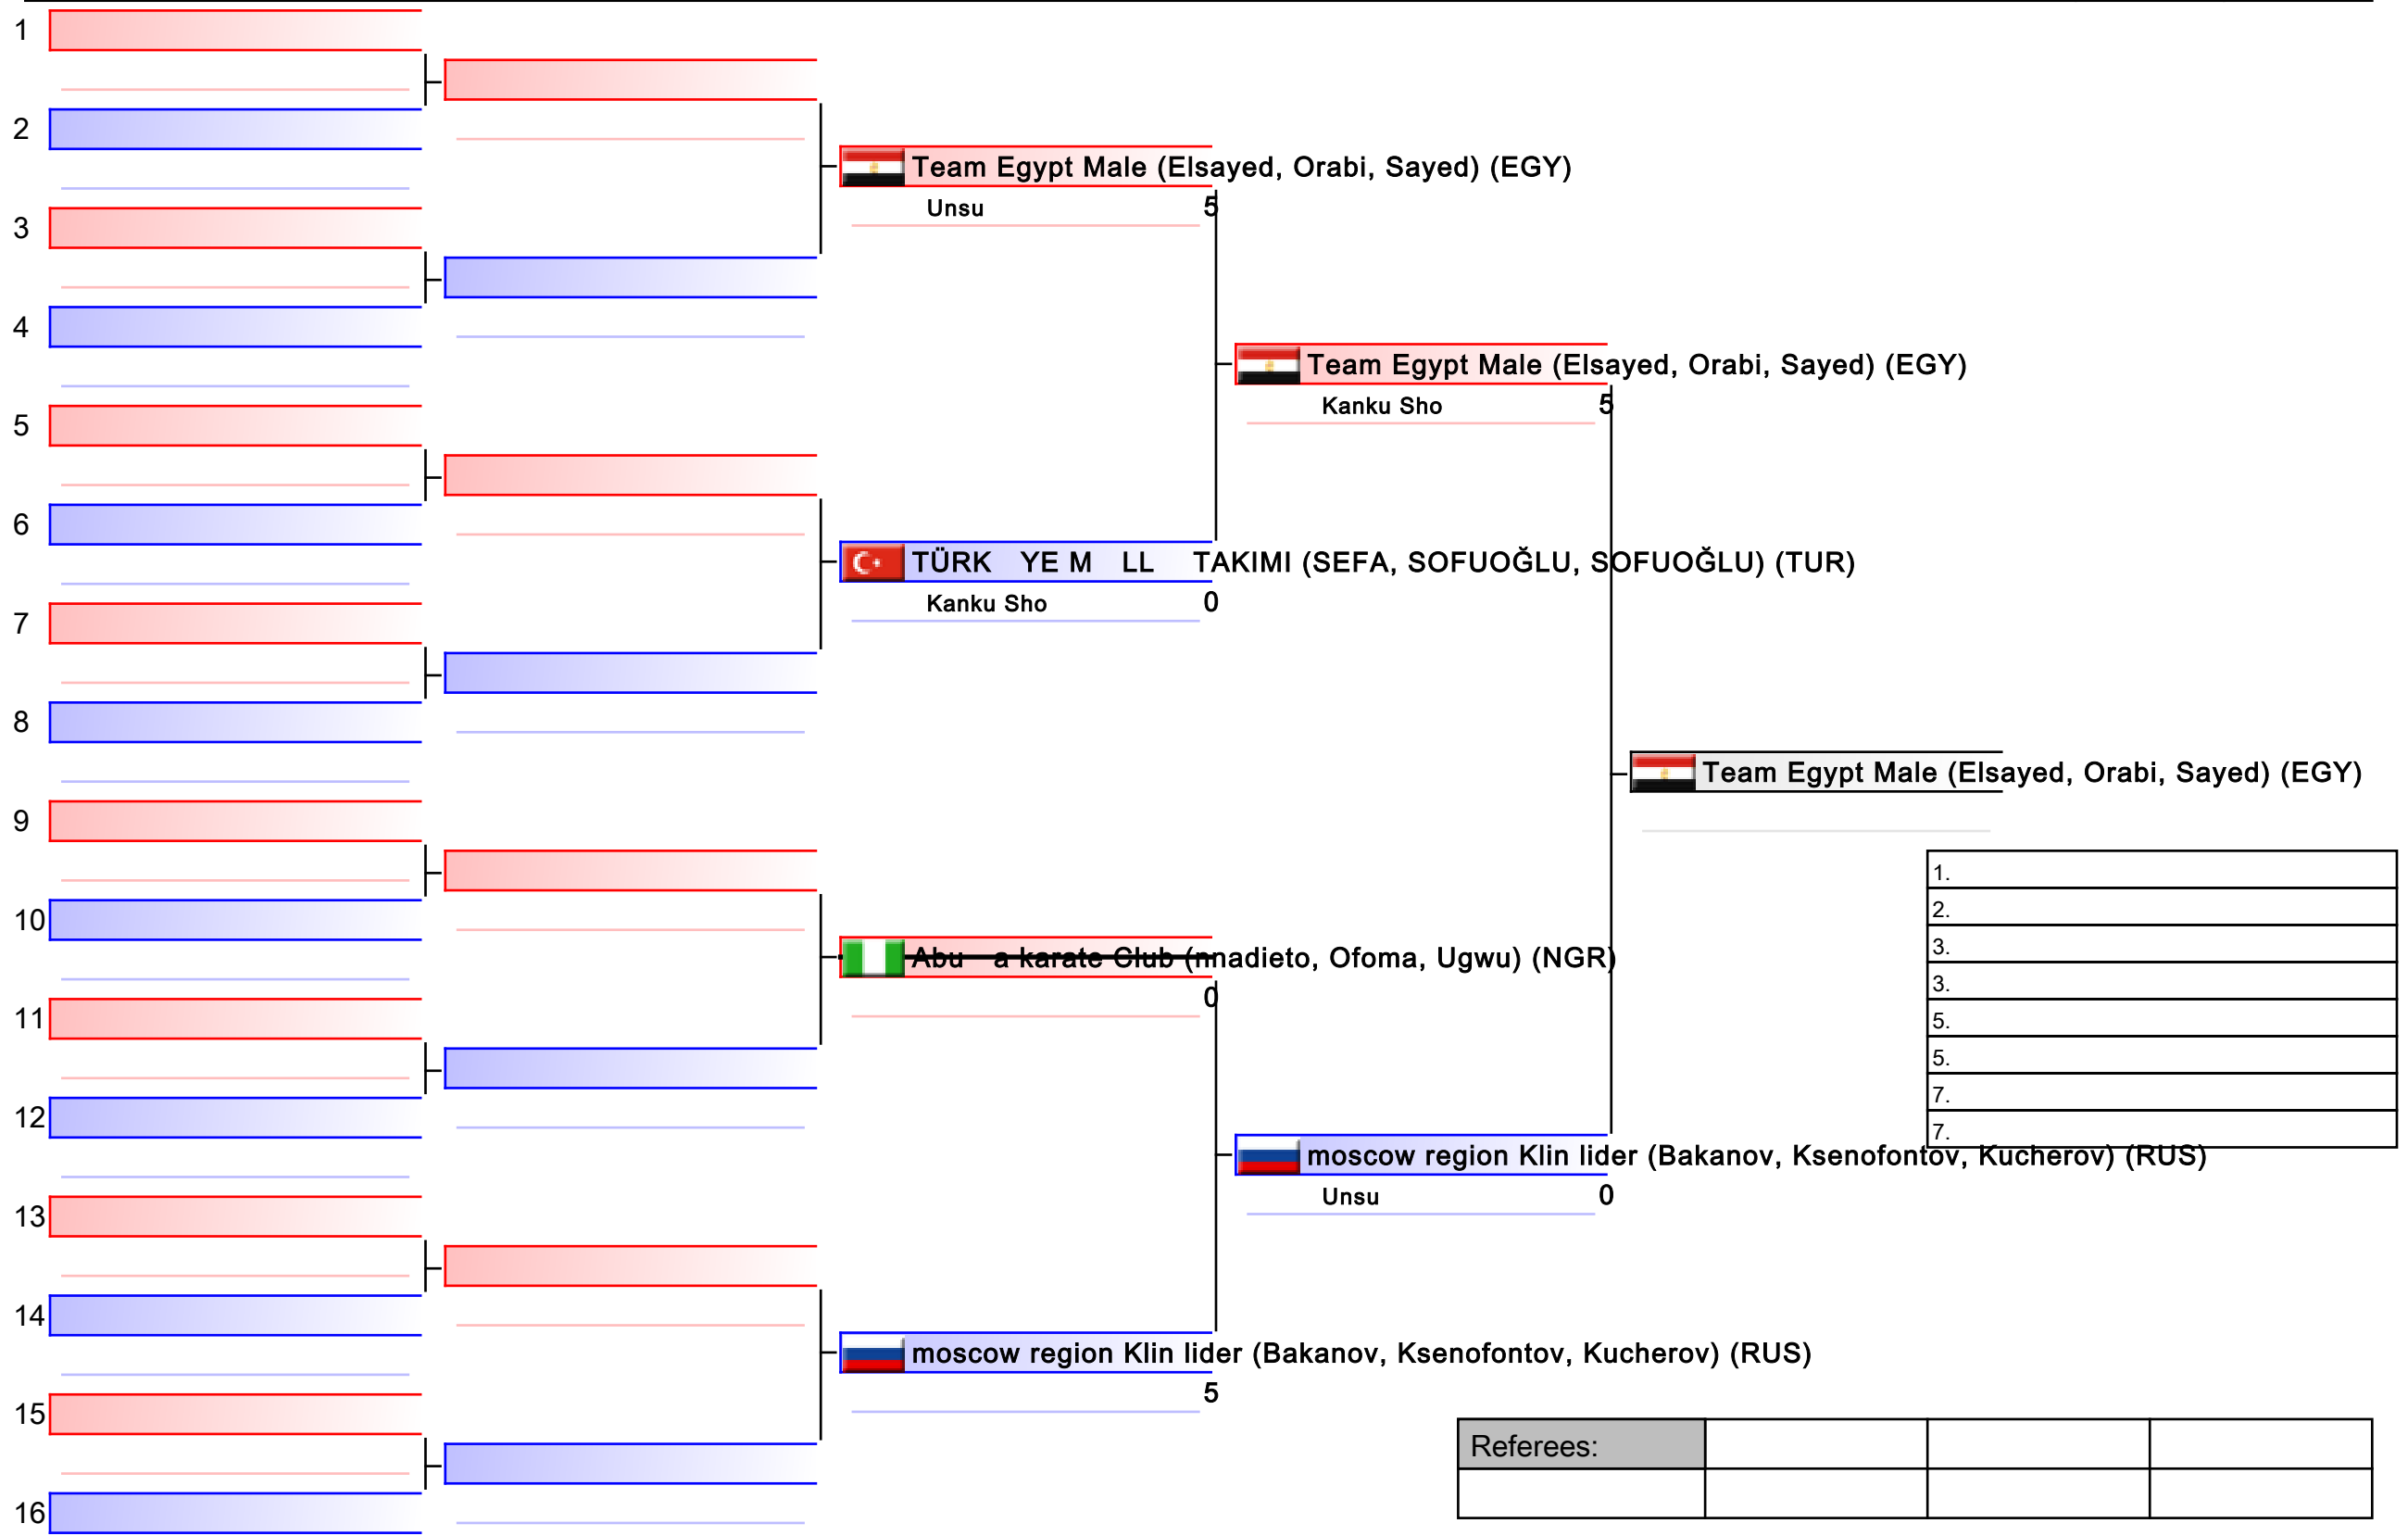

Pool
2/2

| |
|----|
| 1. |
| 2. |
| 3. |
| 3. |
| 5. |
| 5. |
| 7. |
| 7. |

| | | | |
|-----------|--|--|--|
| Referees: | | | |
| | | | |

Kata Team male Sen
Karate1 - Istanbul 2011

Tatami
3

Pool
1/2

Kumite Individual female Seniors +68