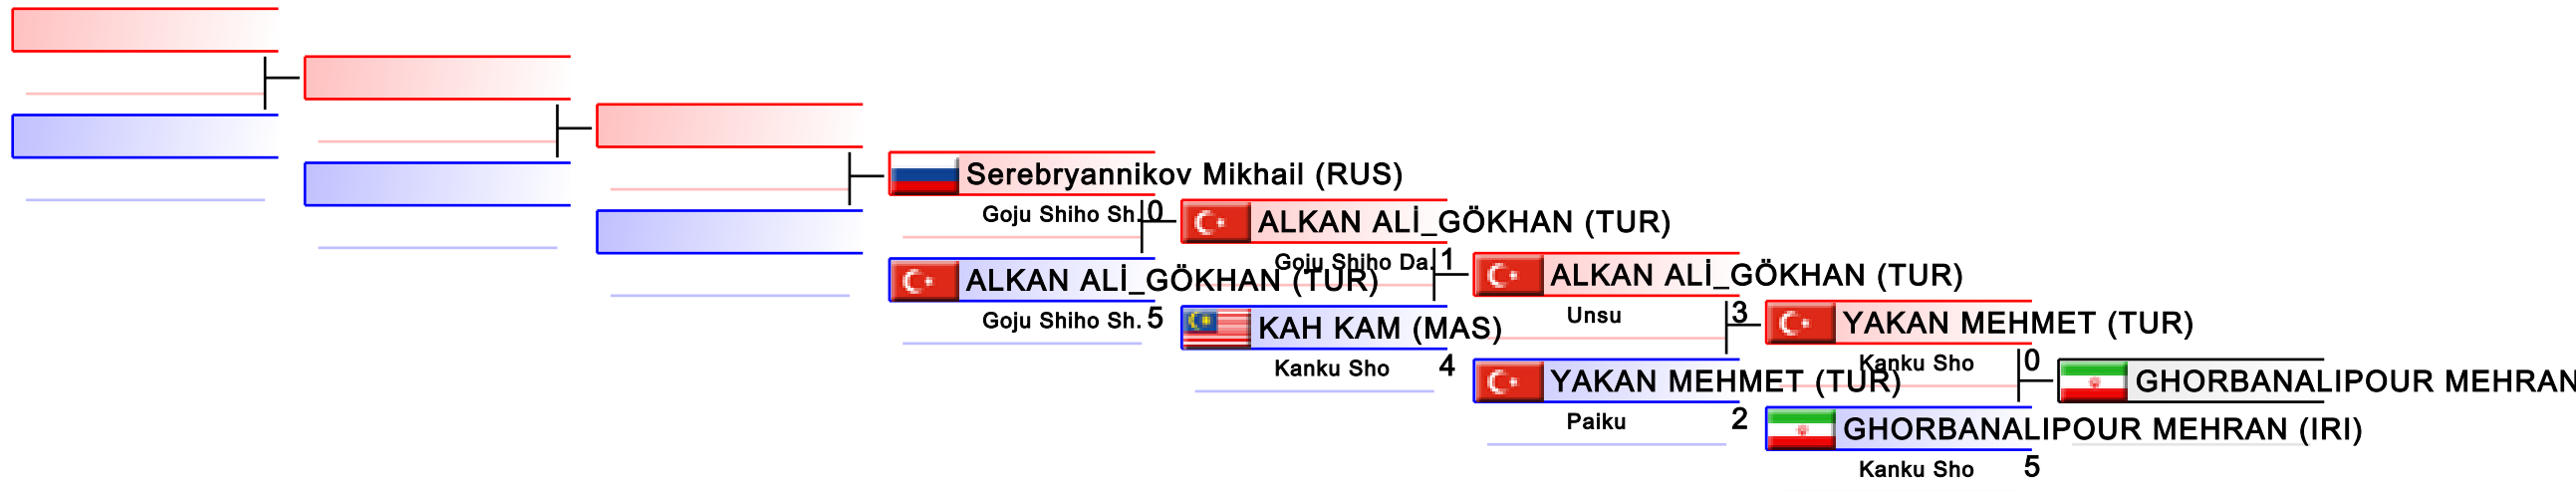

Kata Individual male Sen(Pool 2)

Karate1 - Istanbul 2011

Tatami
3

Pool

(c)sportdata GmbH & Co KG 2000-2011(2011-09-21 02:34) -WKF Approved- v 7.3.1 build 1 License: SDD_RBreiteneder_AUT (expire 2014-08-09)