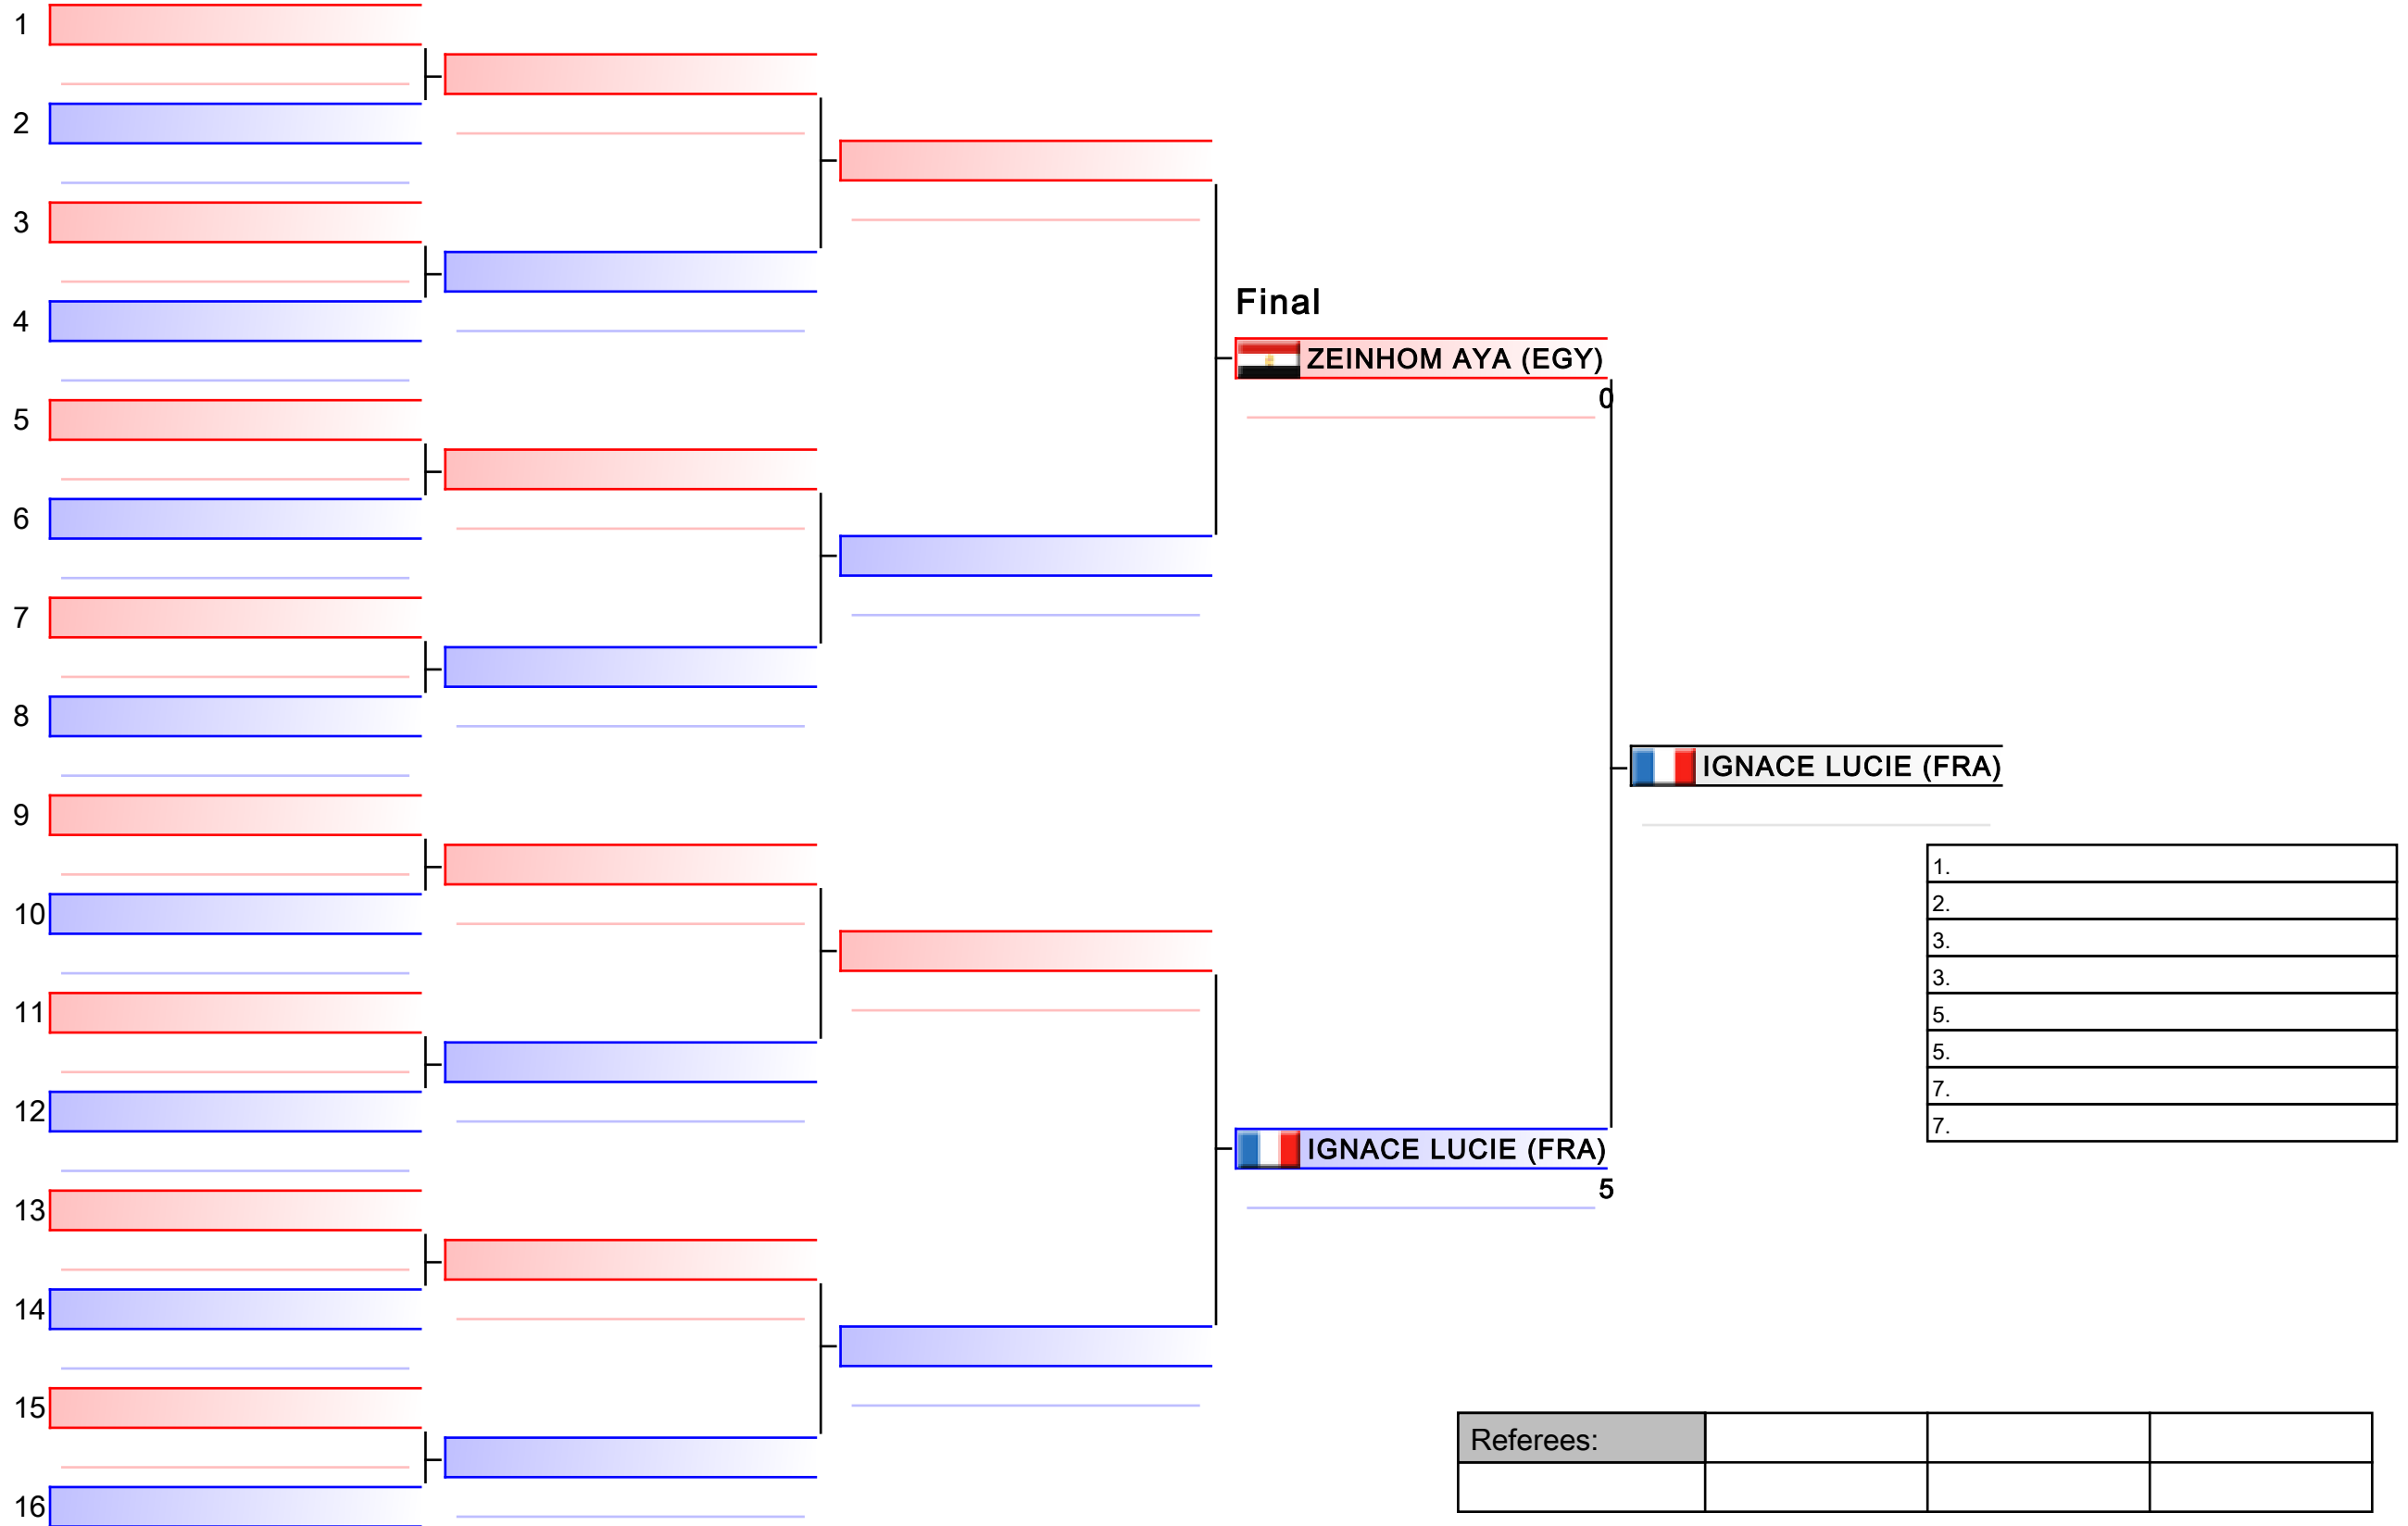

Pool
1/1

Pool winner-Kumite Individual female Seniors -55

Karate1 - Istanbul 2011

Tatami

Pool
1/1

Final

DONA LOLITA (FRA) 4

Tantri Widyasari (INA) 1